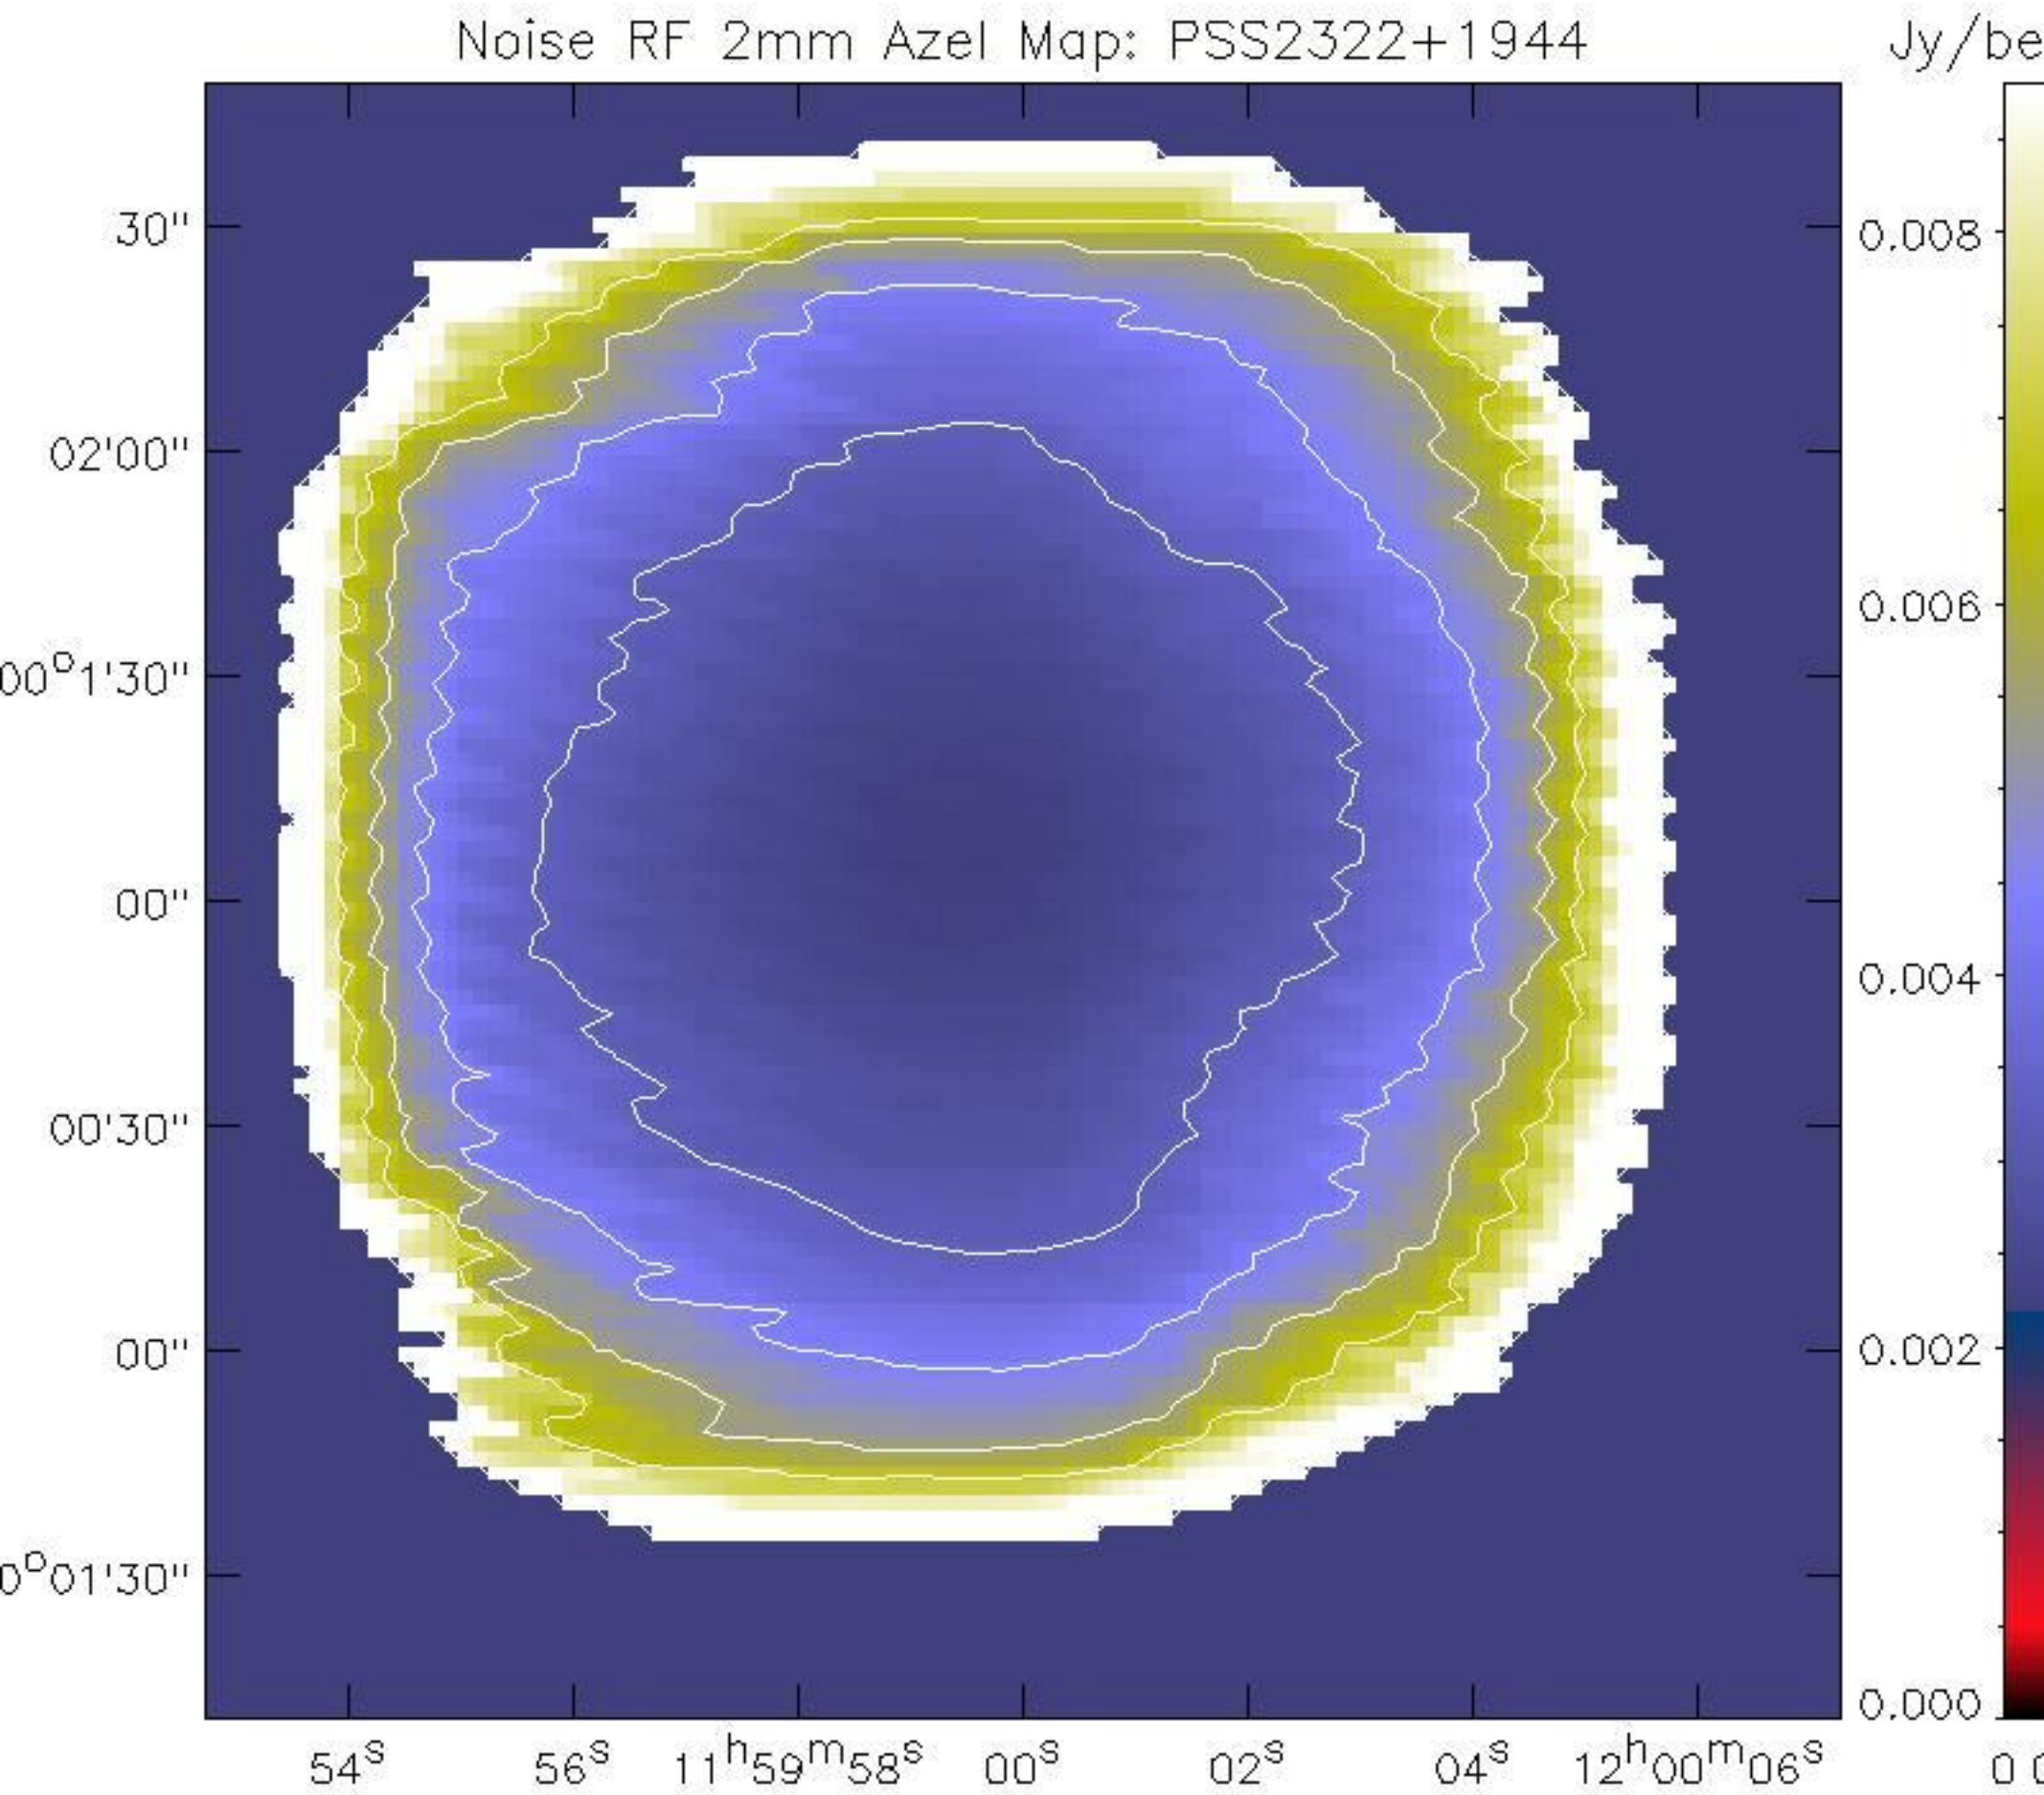

Noise 1mm RF Azel Map: Uranus

Noise 1mm RF Azel Map: Uranus

Noise RF 2mm Azel Map: IRC10420

Noise RF 2mm Azel Map: IRC10420

Noise RF 2mm Azel Map: IRC10420

Noise RF 2mm Azel Map: IRC10420

Noise RF 2mm Azel Map: IRC10420

Noise RF 2mm Azel Map: MWC349

Noise RF 2mm Azel Map: MWC349

Noise RF 2mm Azel Map: Neptune

Noise RF 2mm Azel Map: PSS2322+1944

Noise RF 2mm Azel Map: Uranus

Noise RF 2mm Azel Map: Uranus

Noise 1mm RF Radec Map: Crab

Noise 1mm RF Radecc Map: GMAur

Noise RF 2mm Radecc Map: Crab

Noise RF 2mm Radecc Map: GMAur