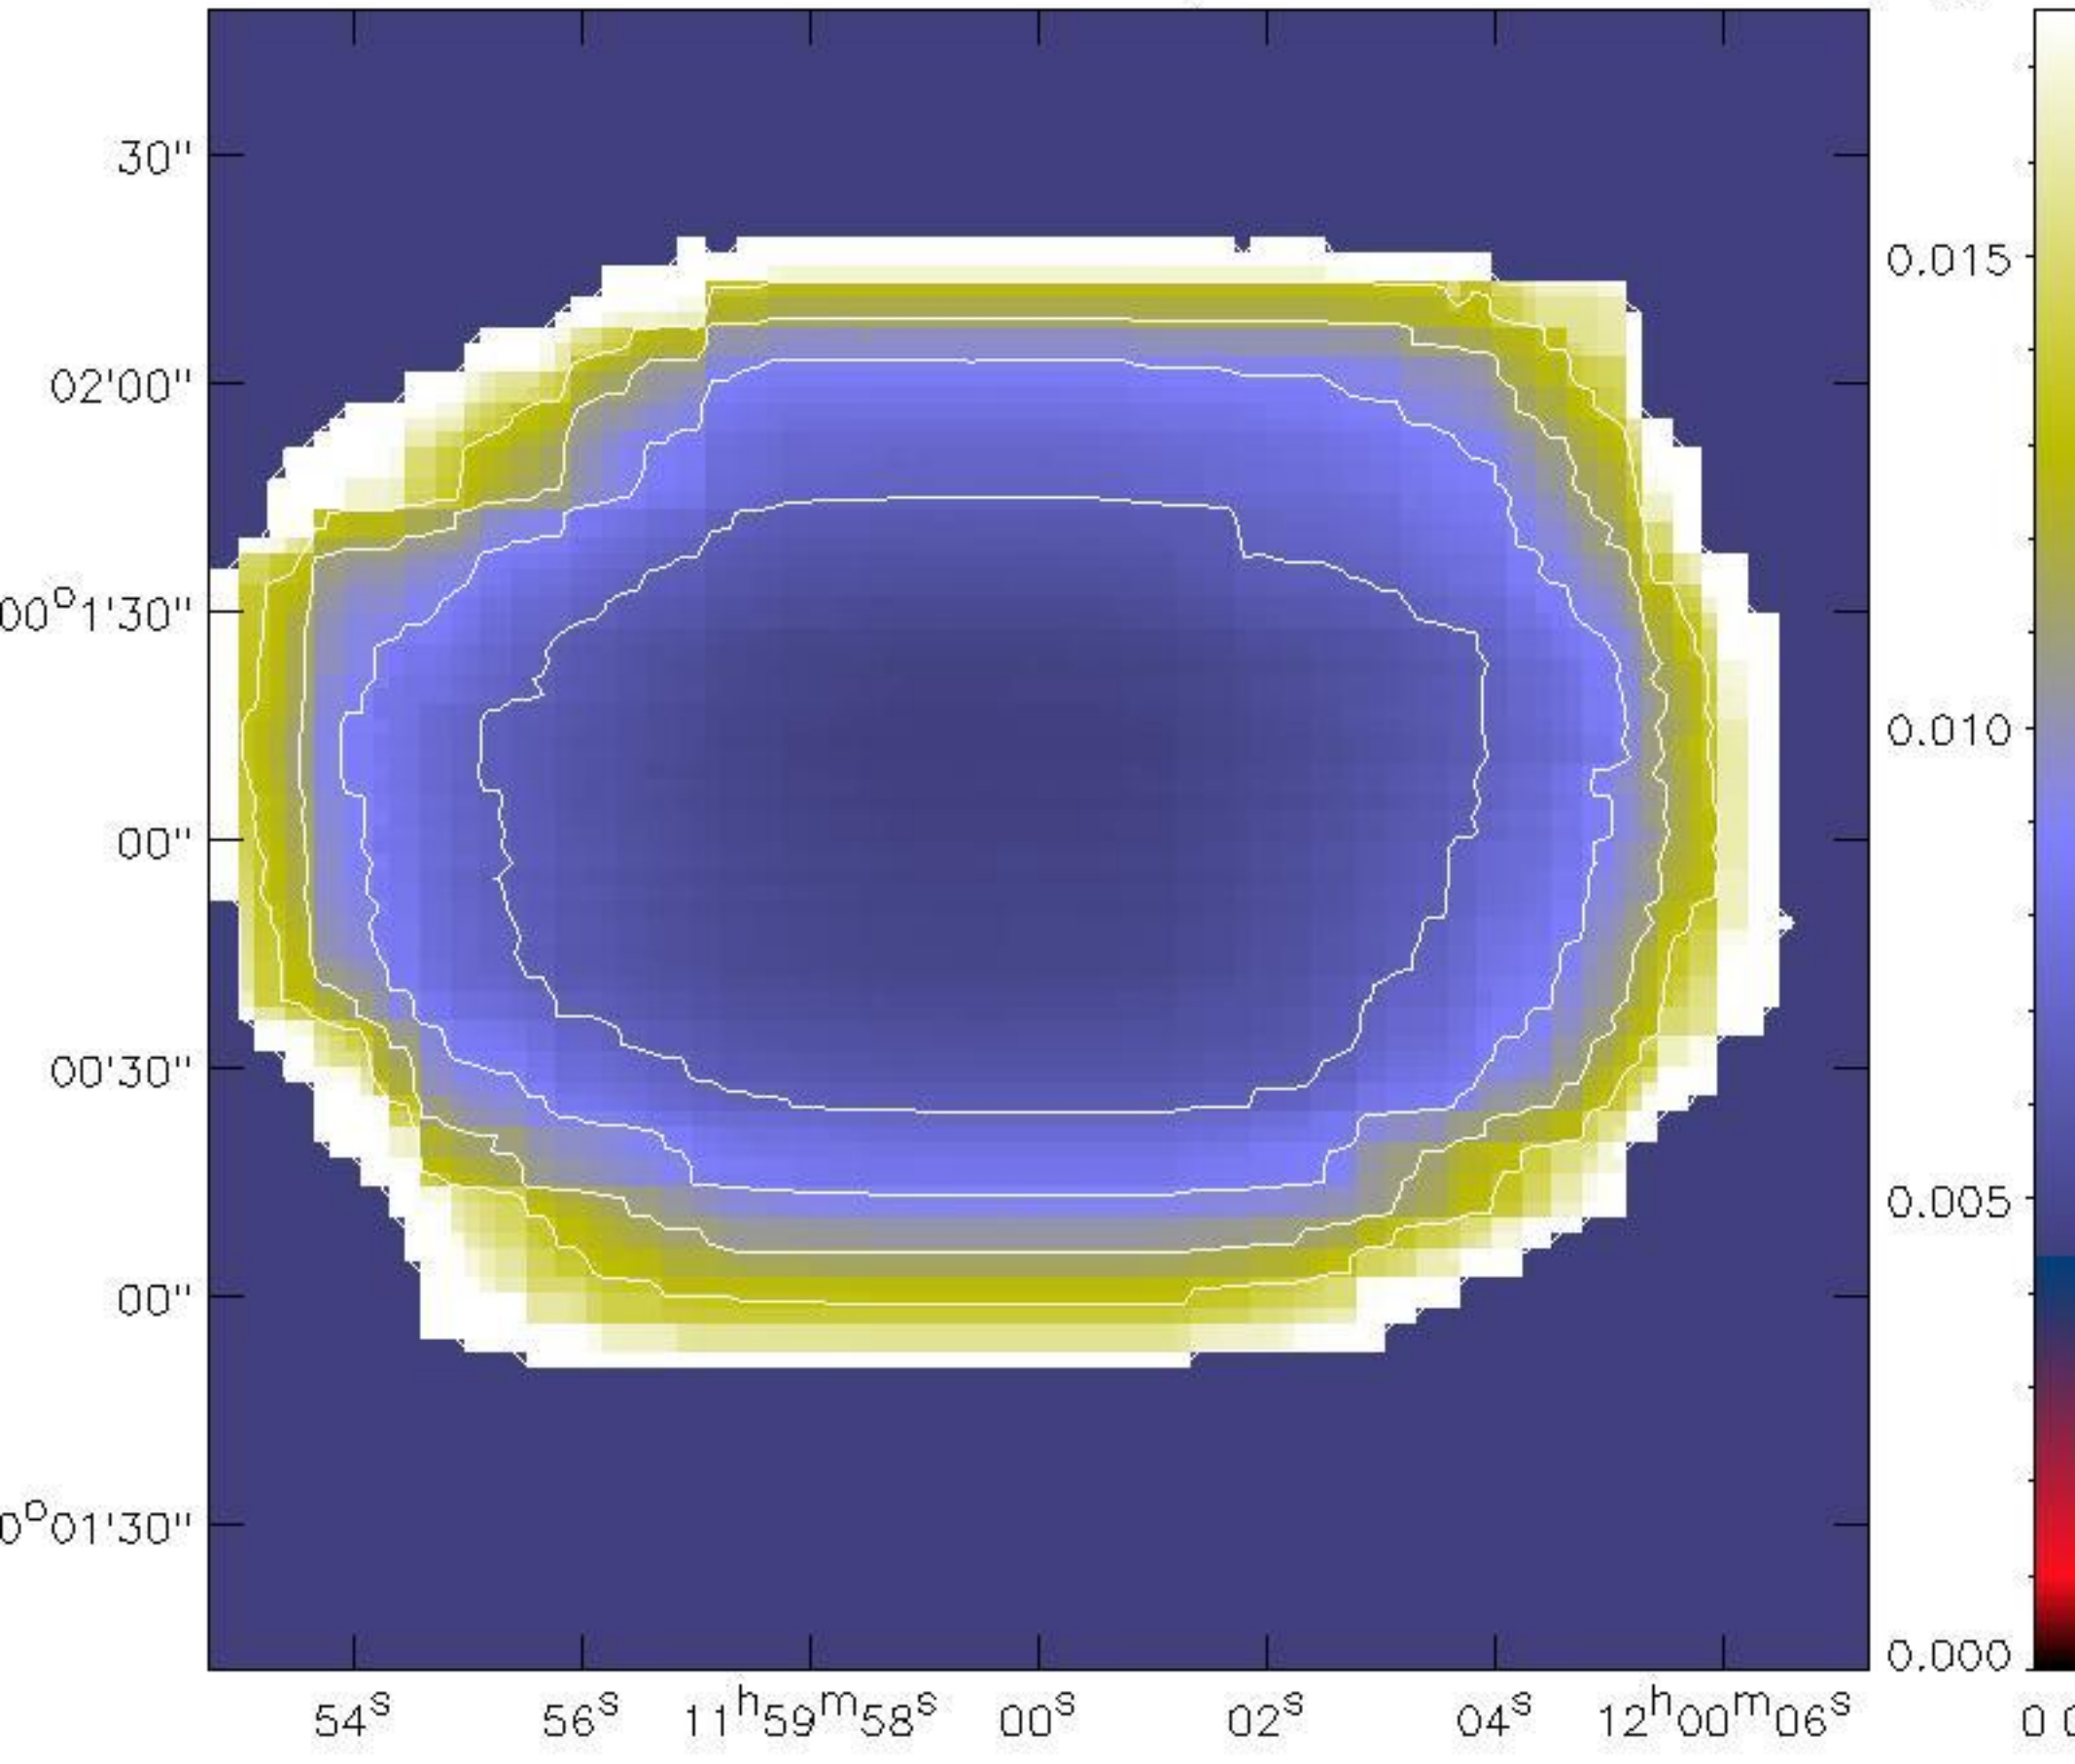

Noise 1mm RF Azel Map: Uranus

Noise 1mm RF Azel Map: Uranus

Noise RF 2mm Azel Map: IRC10420

Noise RF 2mm Azel Map: IRC10420

Noise RF 2mm Azel Map: IRC10420

Noise RF 2mm Azel Map: IRC10420

Noise RF 2mm Azel Map: IRC10420