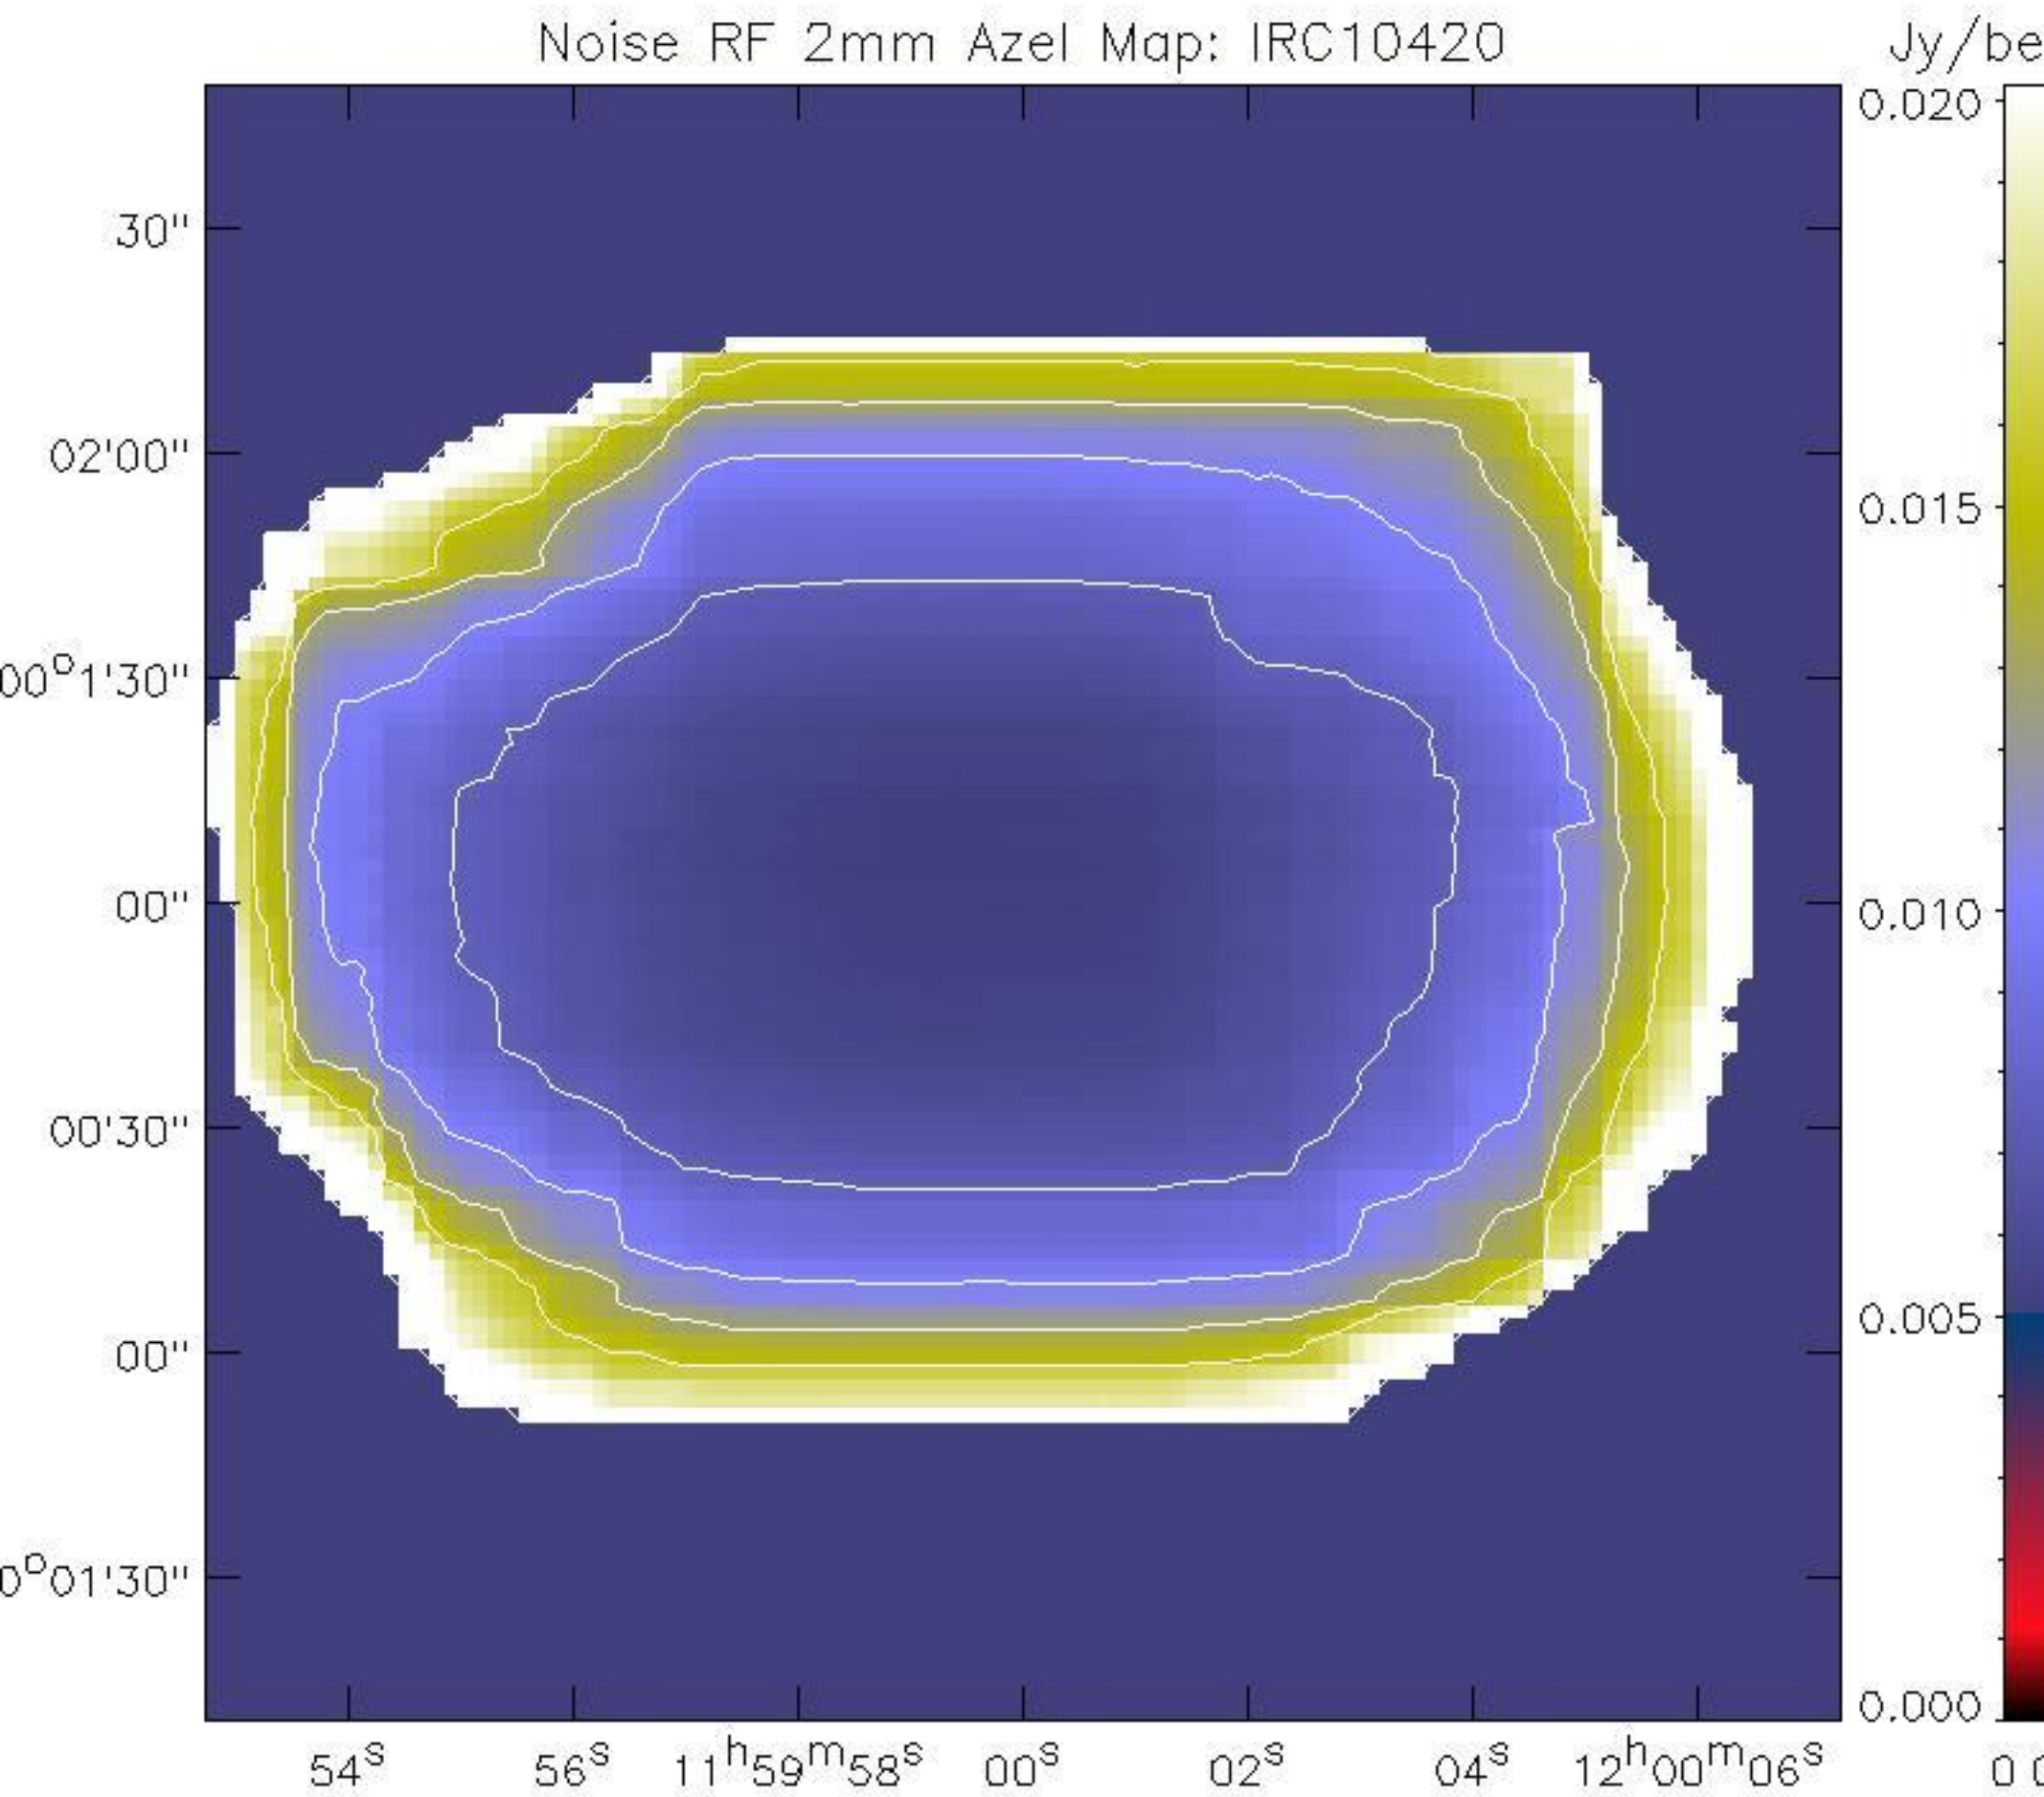

Noise 1mm RF Azel Map: Uranus

Noise 1mm RF Azel Map: Uranus

Noise RF 2mm Azel Map: IRC10420

Noise RF 2mm Azel Map: IRC10420

Noise RF 2mm Azel Map: IRC10420

Noise RF 2mm Azel Map: IRC10420

Noise RF 2mm Azel Map: IRC10420