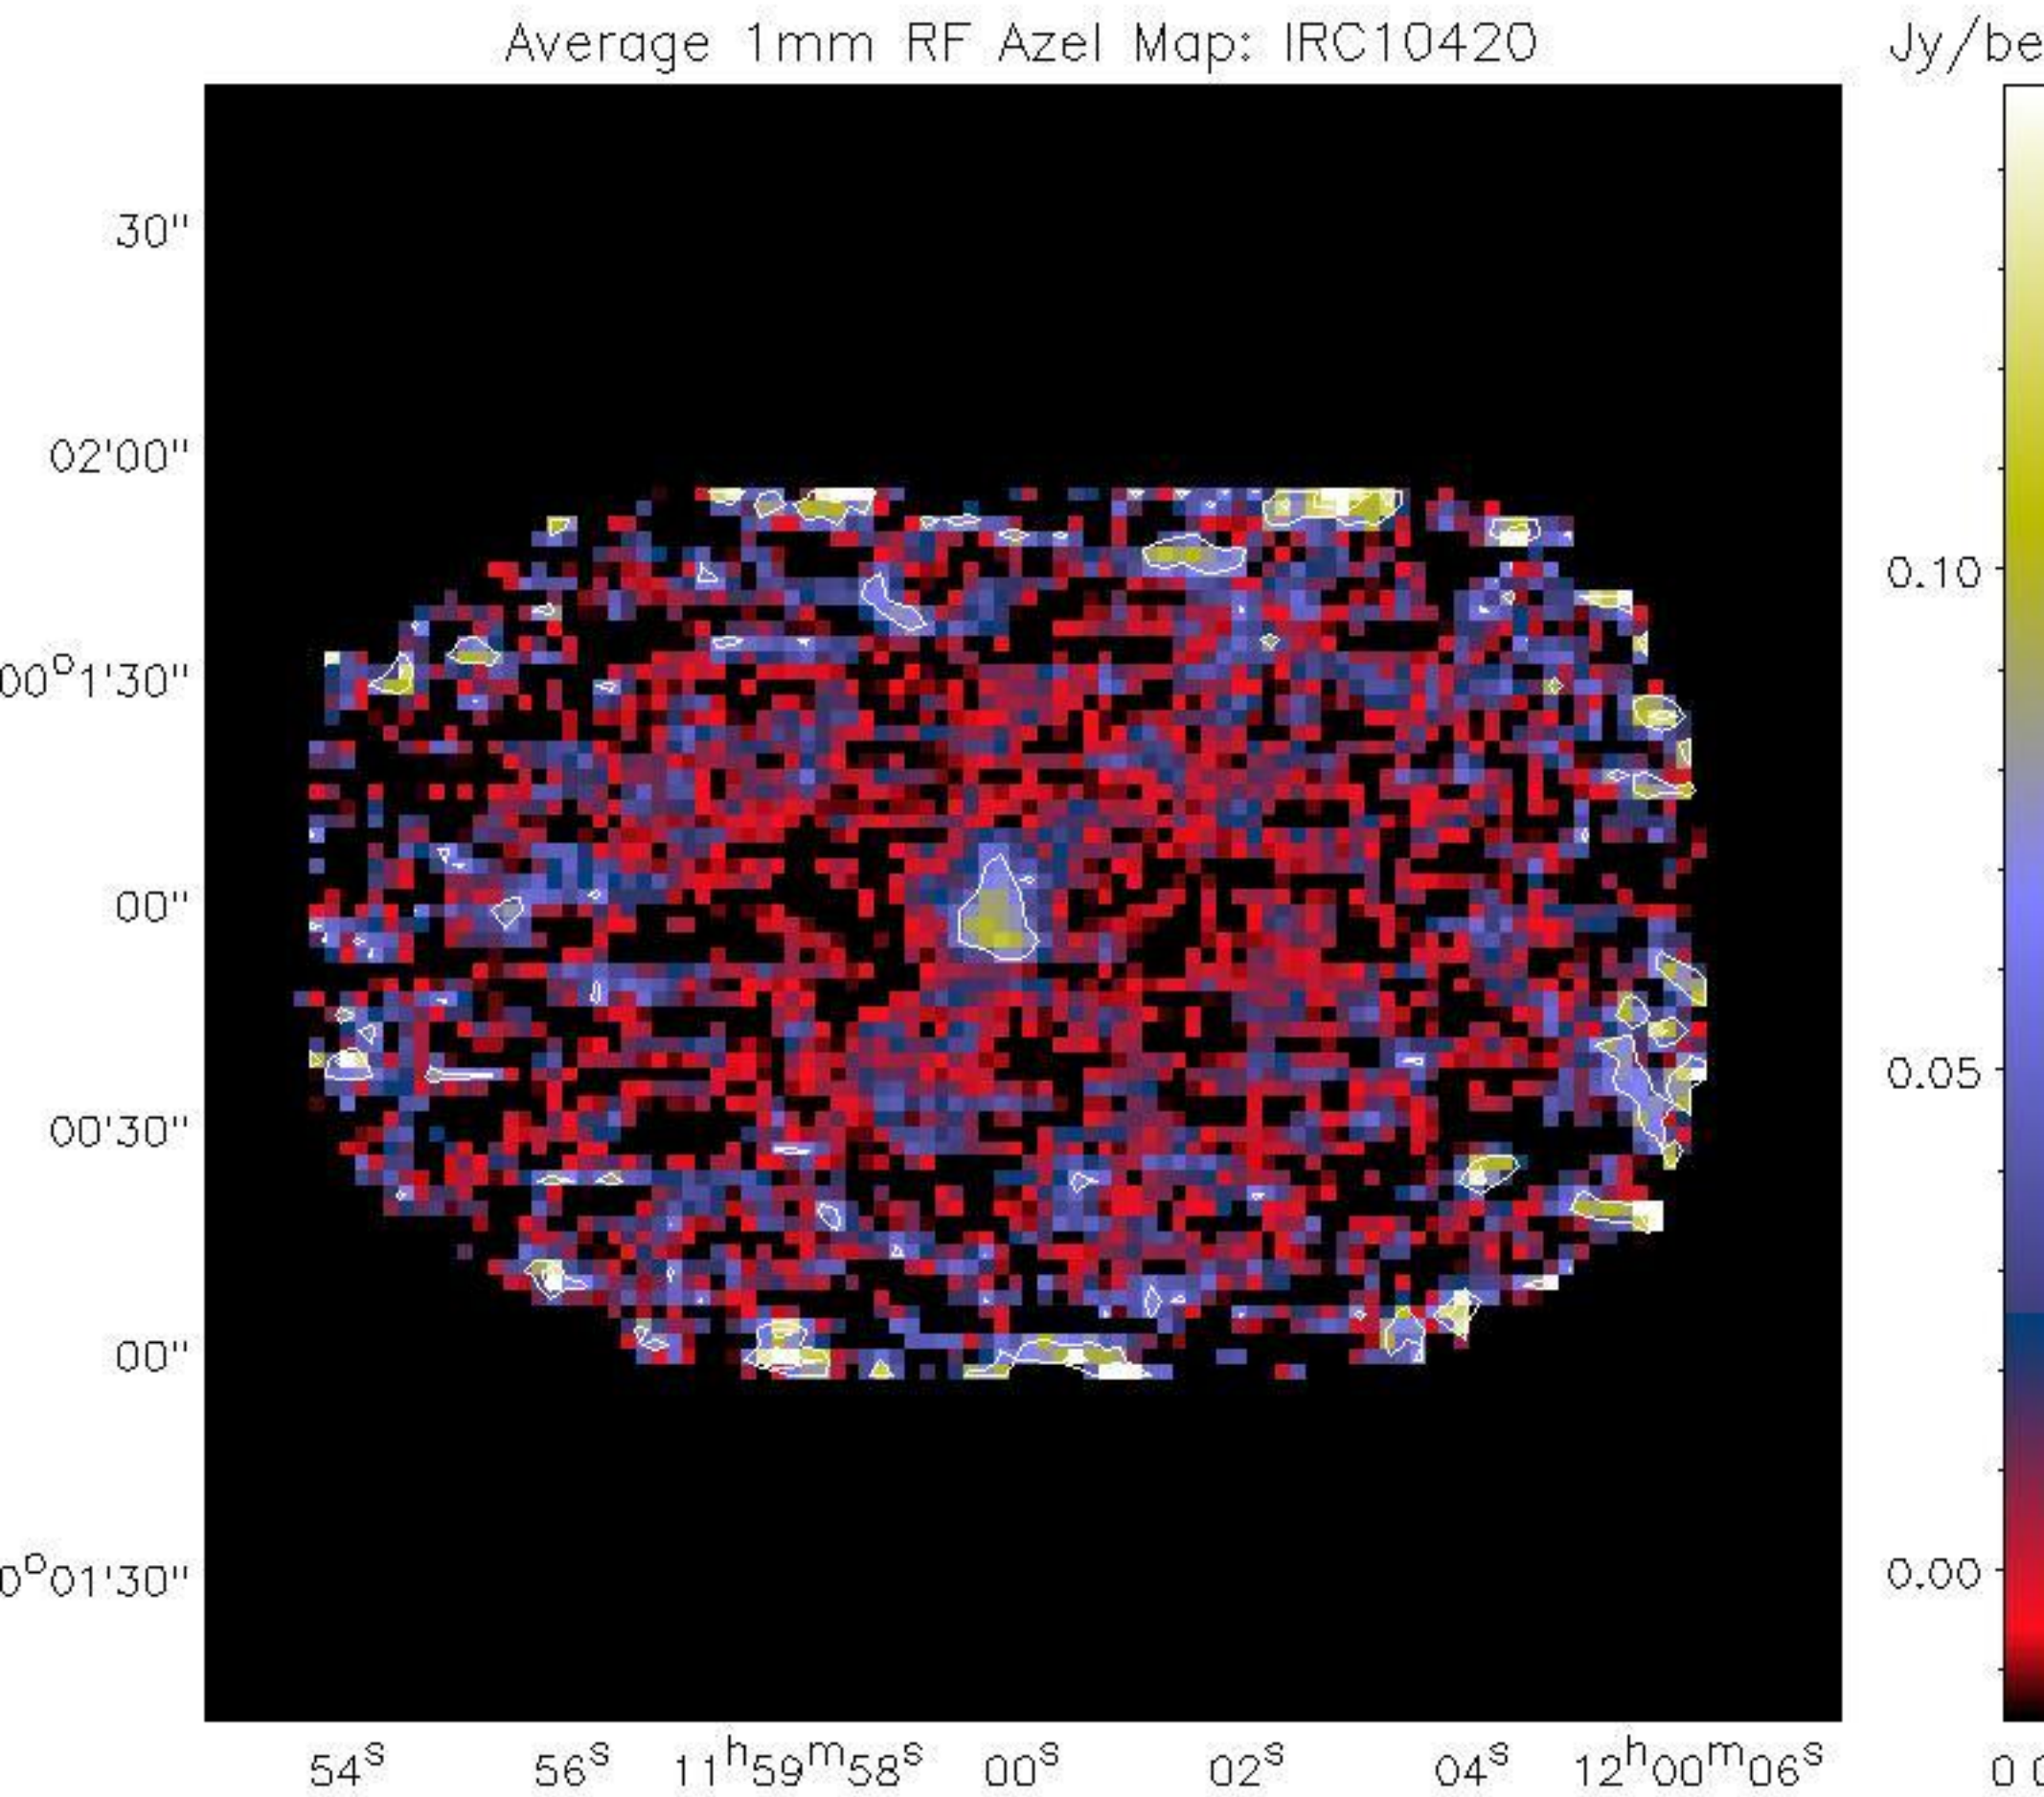

Average 1mm RF Azel Map: IRC10420

Average 1mm RF Azel Map: IRC10420

Average 1mm RF Azel Map: IRC10420

Average 1mm RF Azel Map: IRC10420

Average 1mm RF Azel Map: IRC10420

Average 1mm RF Azel Map: MWC349

Average 1mm RF Azel Map: MWC349

Average 1mm RF Azel Map: Neptune

Average 1mm RF Azel Map: PSS2322+1944

Average 1mm RF Azel Map: Uranus

Average 1mm RF Azel Map: Uranus

Average 2mm RF Azel Map: IRC10420

Average 2mm RF Azel Map: IRC10420

Average 2mm RF Azel Map: IRC10420