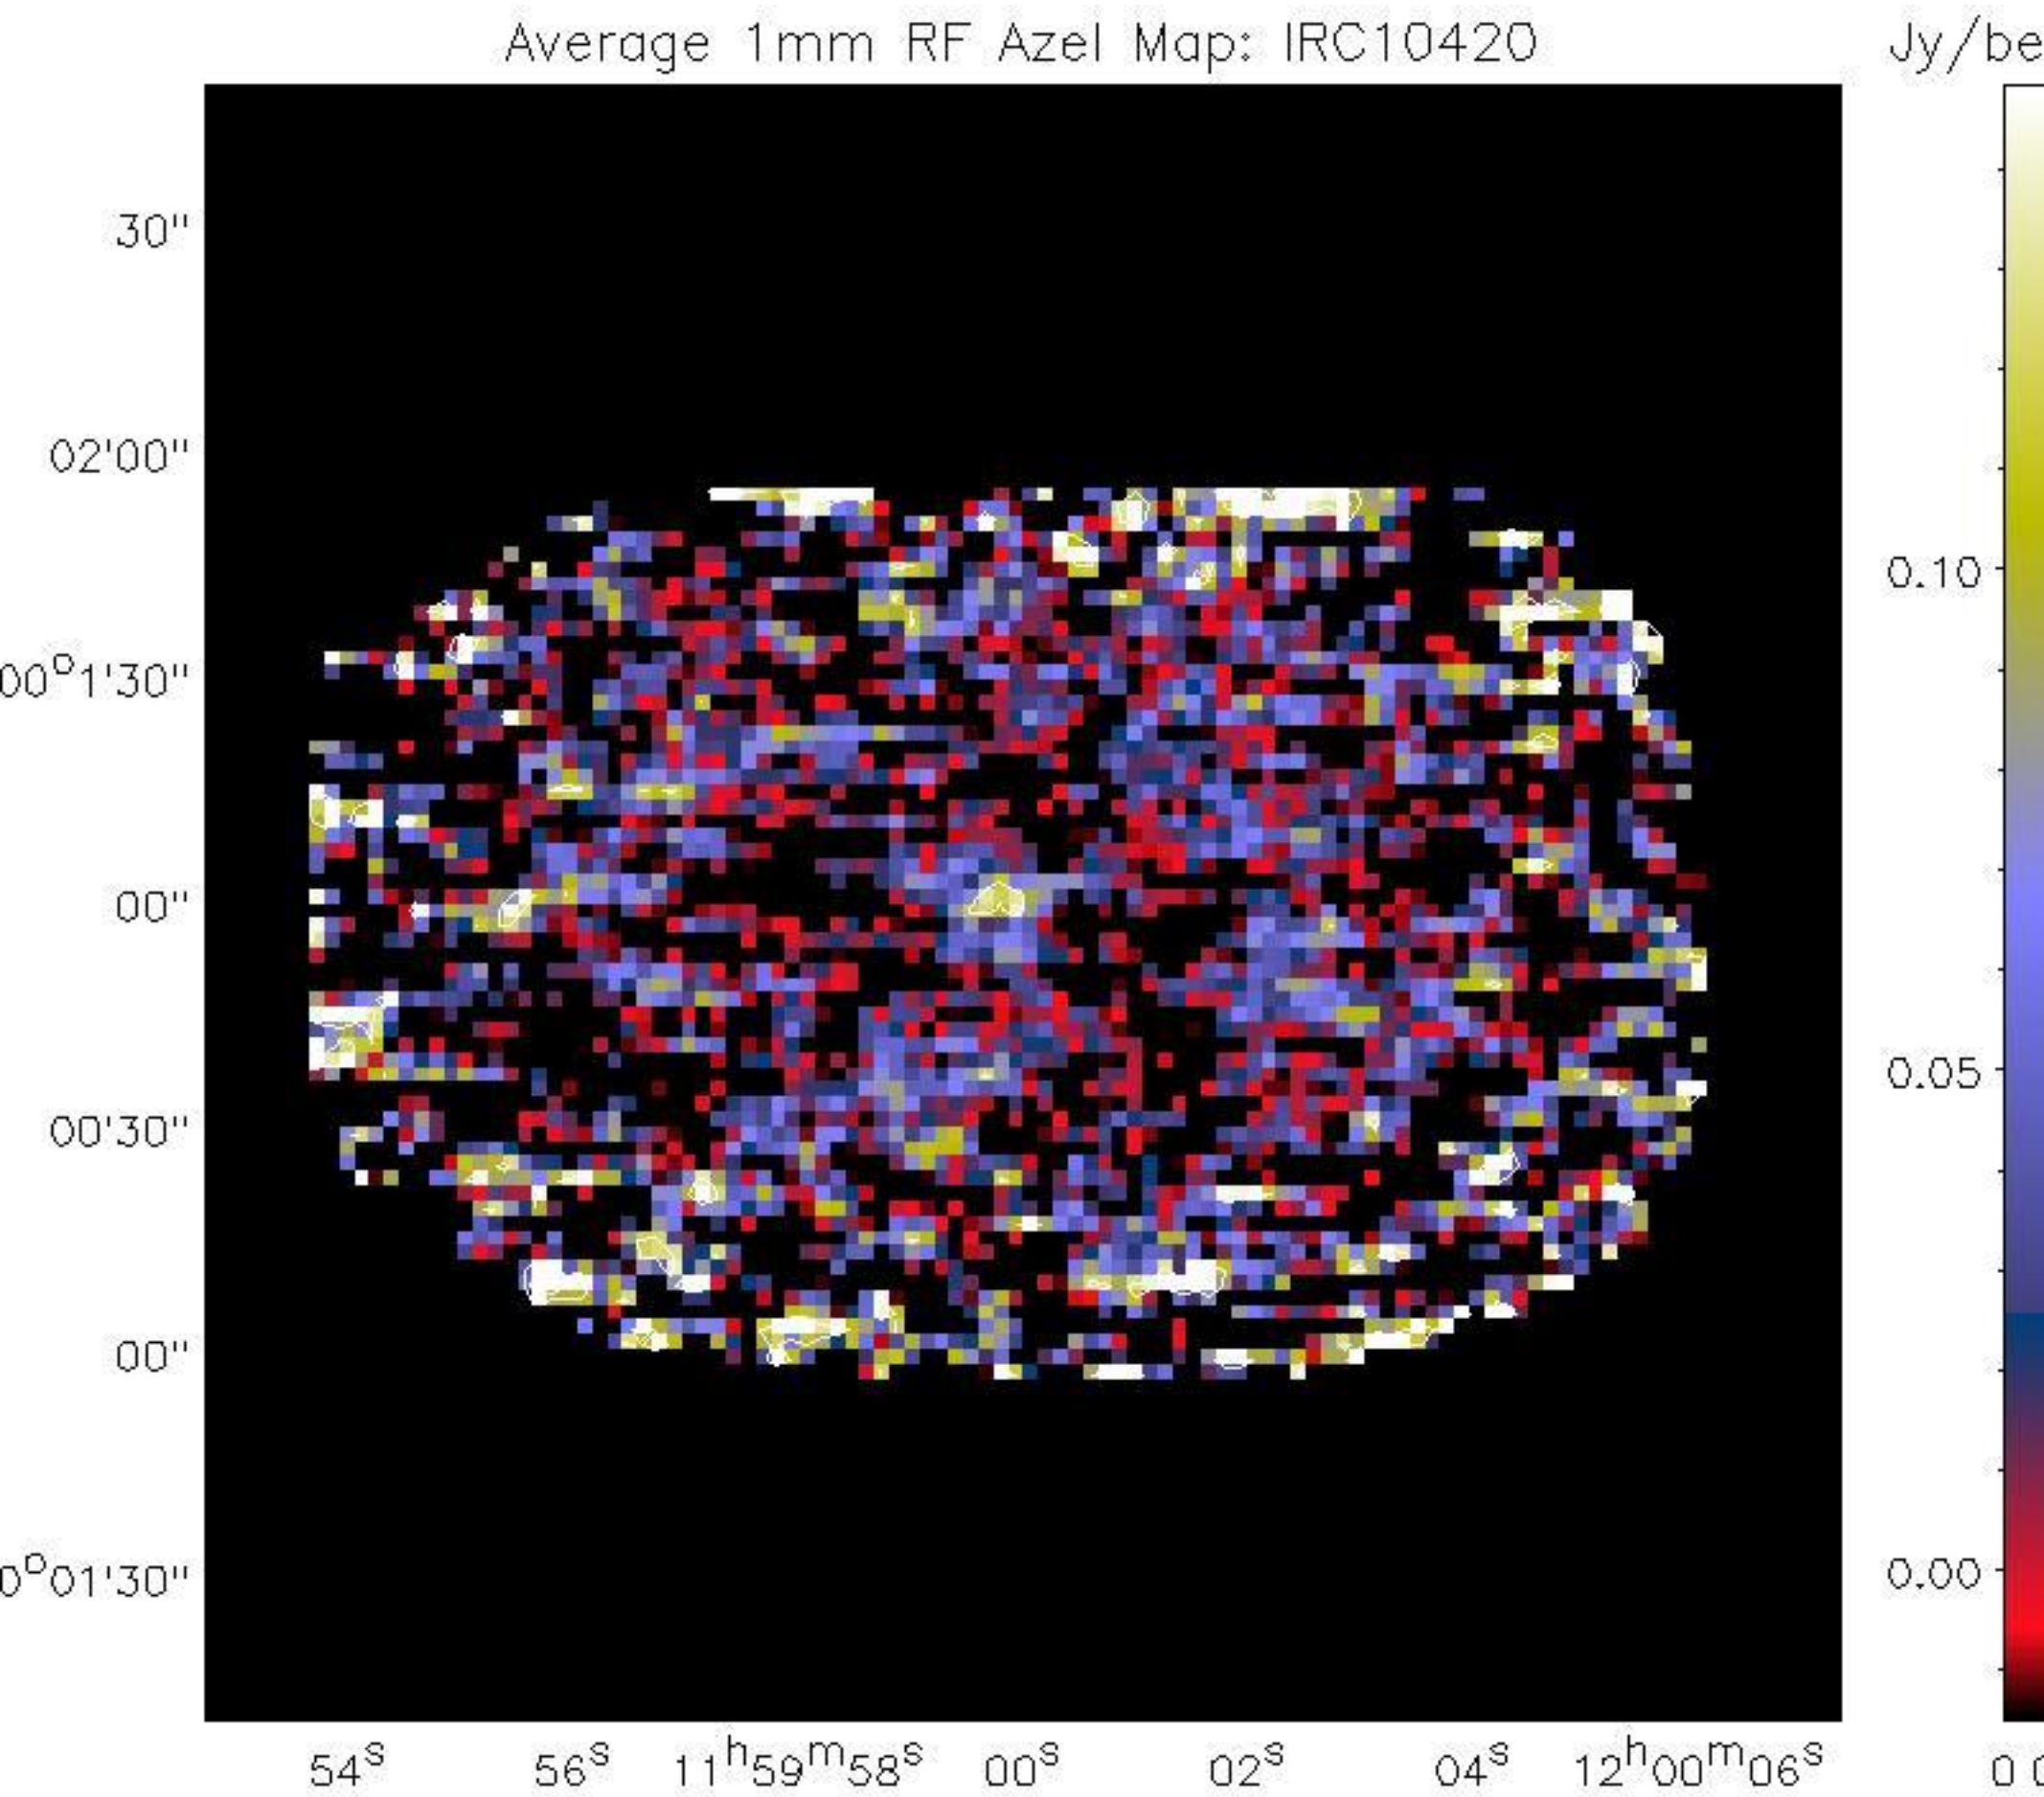

Average 1mm RF Azel Map: IRC10420

Average 1mm RF Azel Map: IRC10420

Average 1mm RF Azel Map: IRC10420

Average 1mm RF Azel Map: IRC10420

Average 1mm RF Azel Map: IRC10420

Average 1mm RF Azel Map: MWC349

Average 1mm RF Azel Map: MWC349