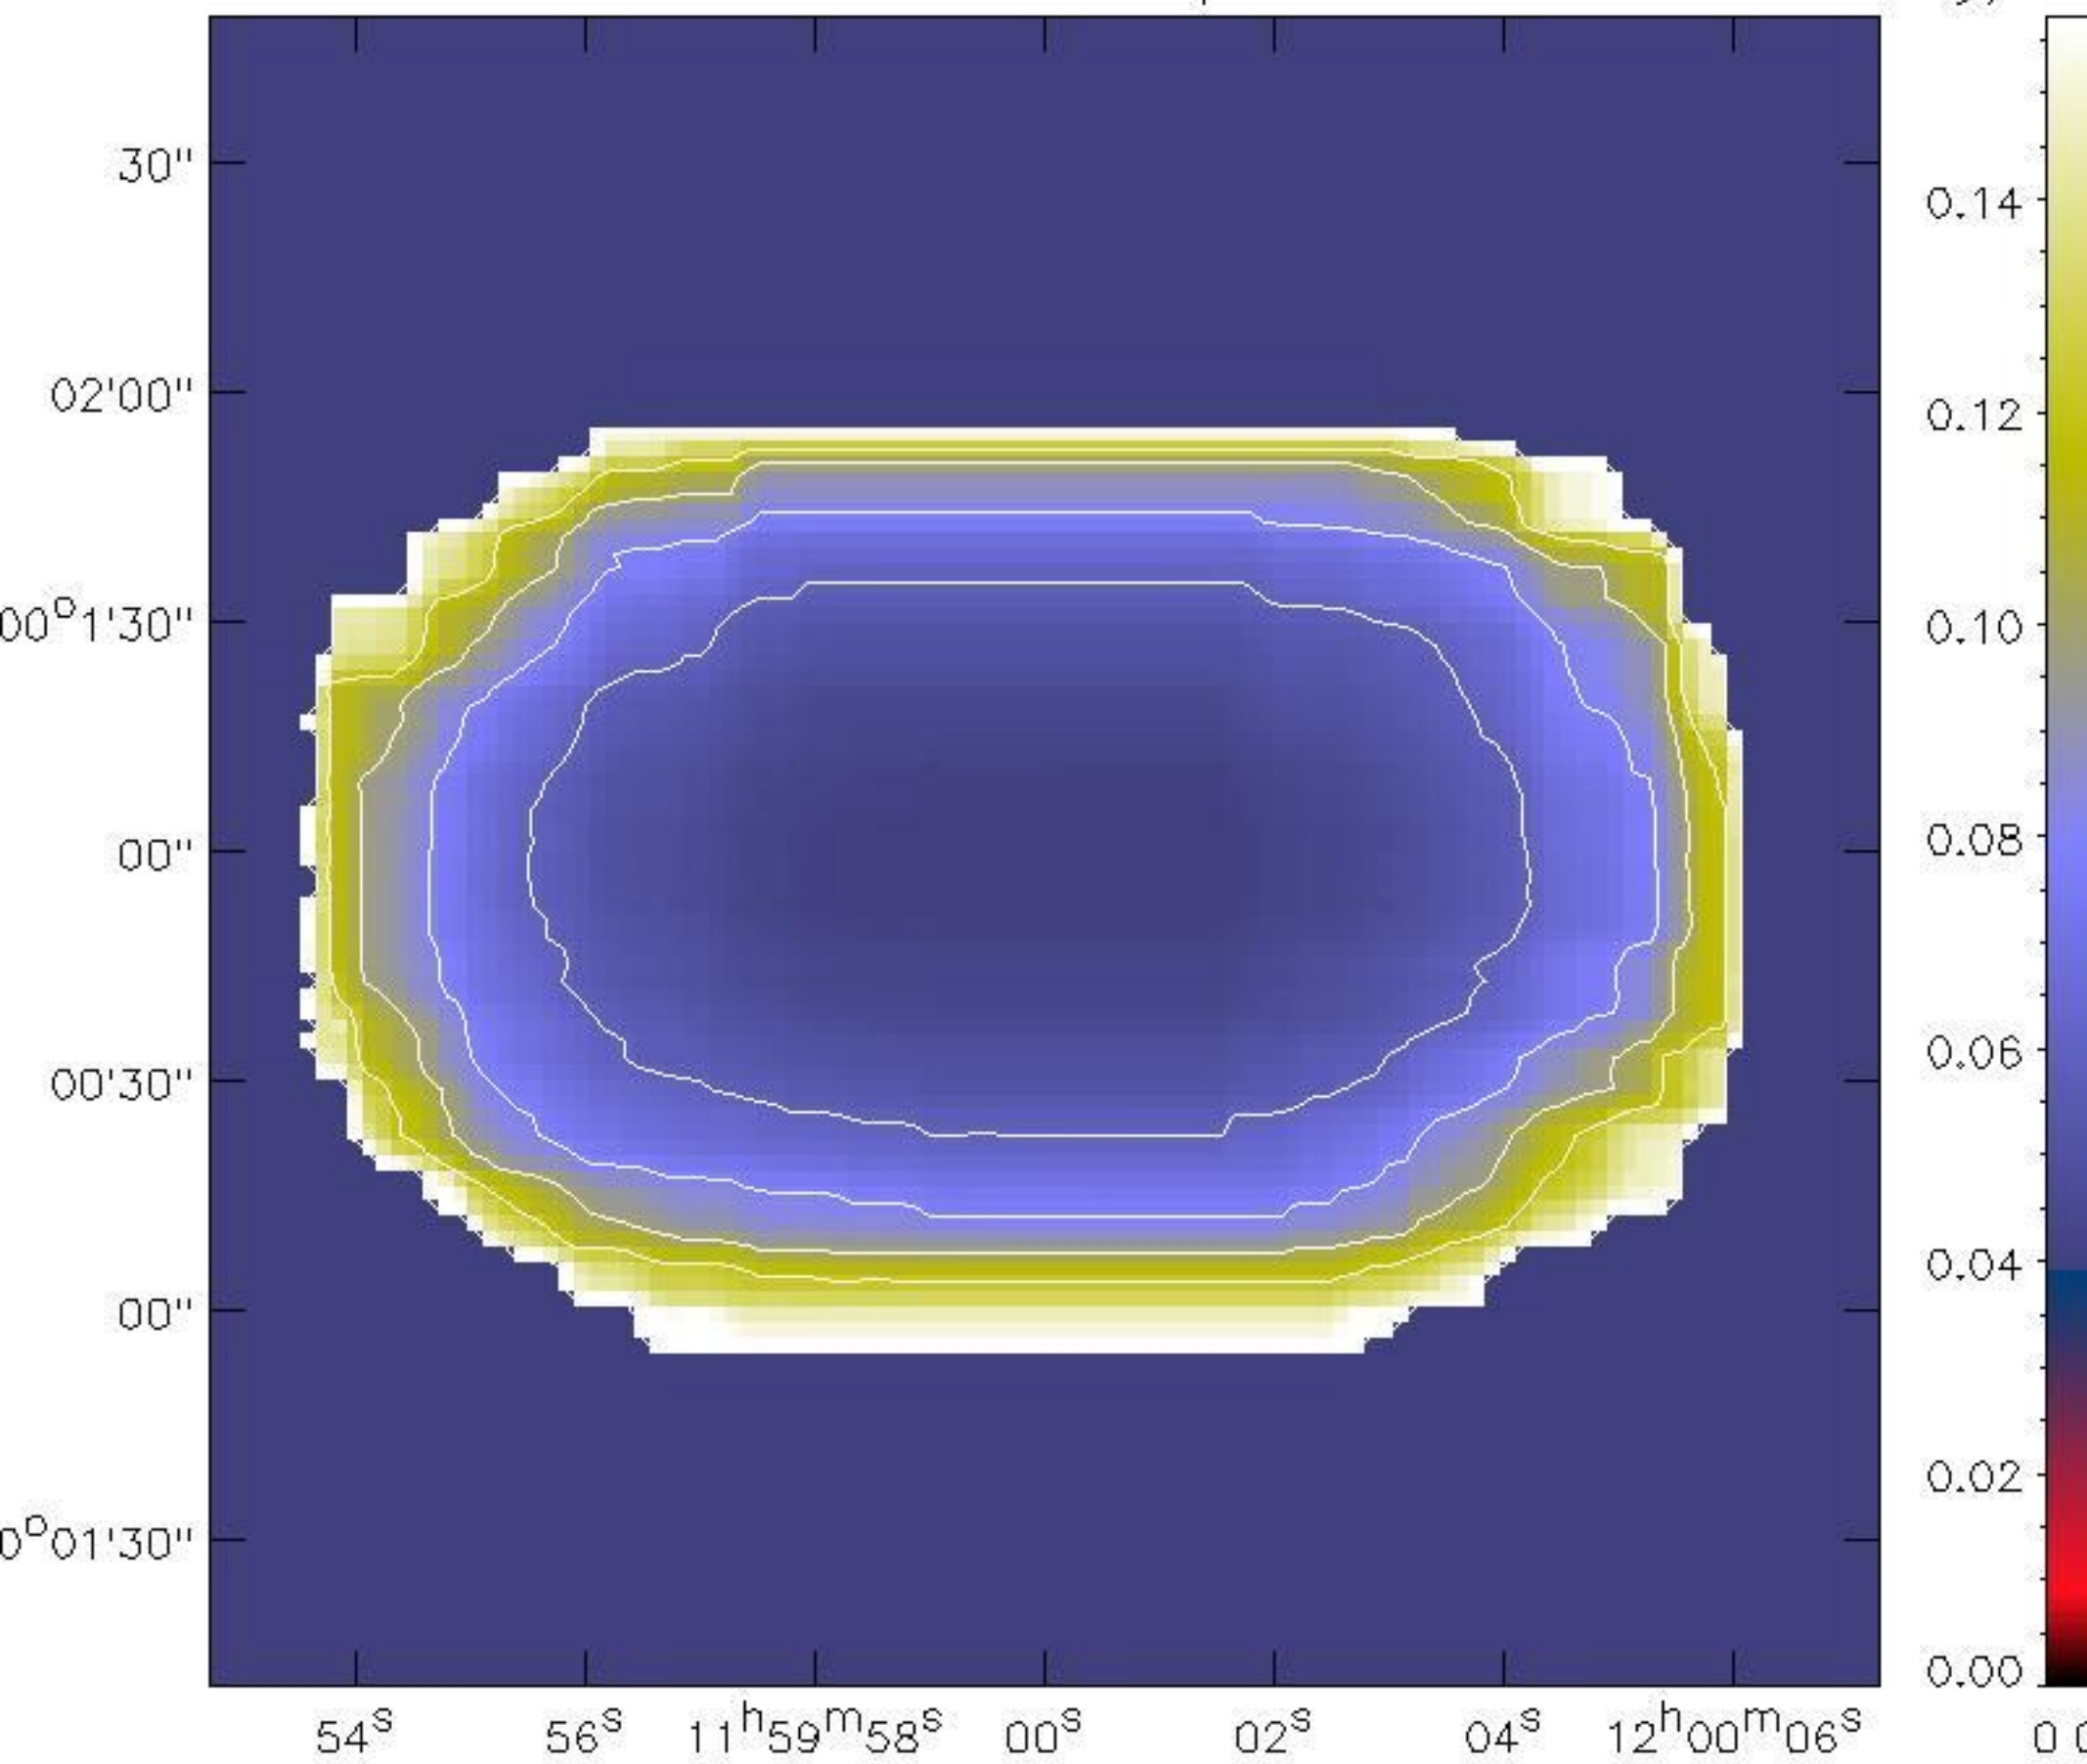

Average 2mm RF Azel Map: Uranus

Average 1mm RF Radecc Map: Crab

Average 1mm RF RadeC Map: GMAur

Average 2mm RF Radecc Map: Crab

Average 2mm RF RadeC Map: GMAur

Noise 1mm RF Azel Map: IRC10420

Noise 1mm RF Azel Map: IRC10420