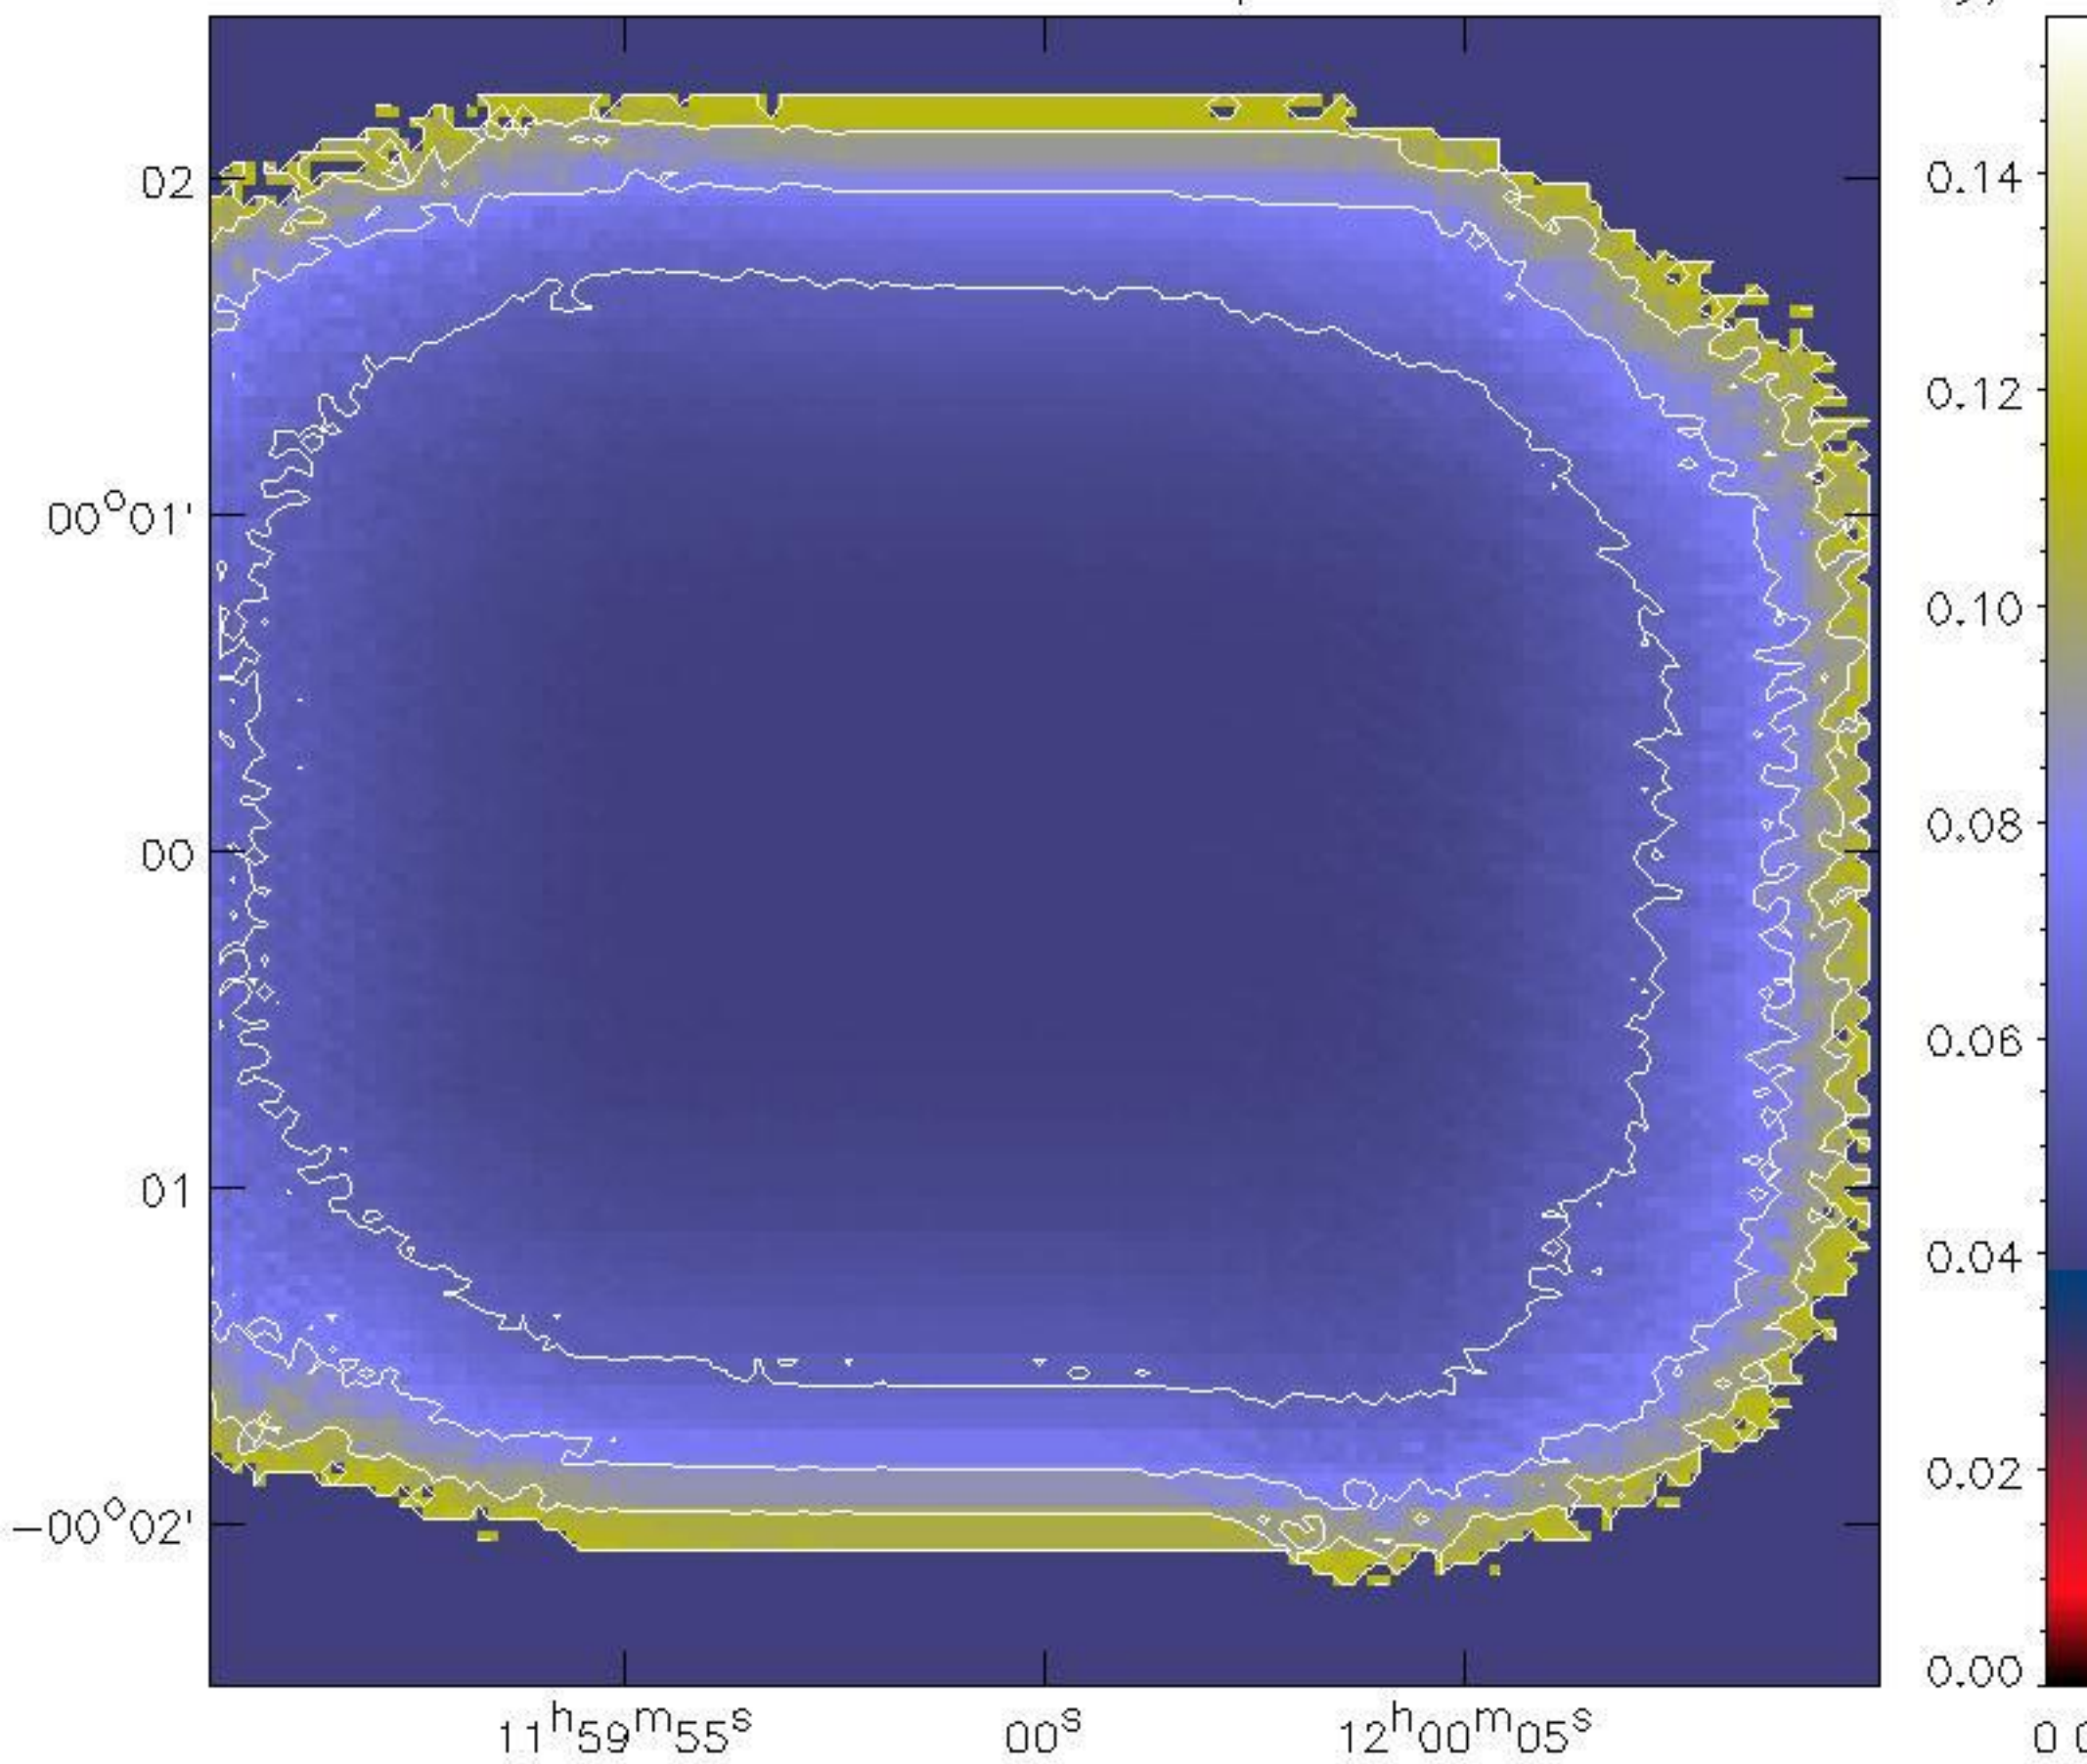

Noise 1mm RF Azel Map: Uranus

Noise 1mm RF Azel Map: Uranus

Noise RF 2mm Azel Map: IRC10420

Noise RF 2mm Azel Map: IRC10420

Noise RF 2mm Azel Map: IRC10420

Noise RF 2mm Azel Map: IRC10420

Noise RF 2mm Azel Map: IRC10420

Noise RF 2mm Azel Map: MWC349

Noise RF 2mm Azel Map: MWC349

Noise RF 2mm Azel Map: Neptune

Noise RF 2mm Azel Map: PSS2322+1944

Noise RF 2mm Azel Map: Uranus

Noise RF 2mm Azel Map: Uranus

Noise 1mm RF Radec Map: Crab

Noise 1mm RF Radecc Map: GMAur

Noise RF 2mm Radecc Map: Crab

Noise RF 2mm Radecc Map: GMAur