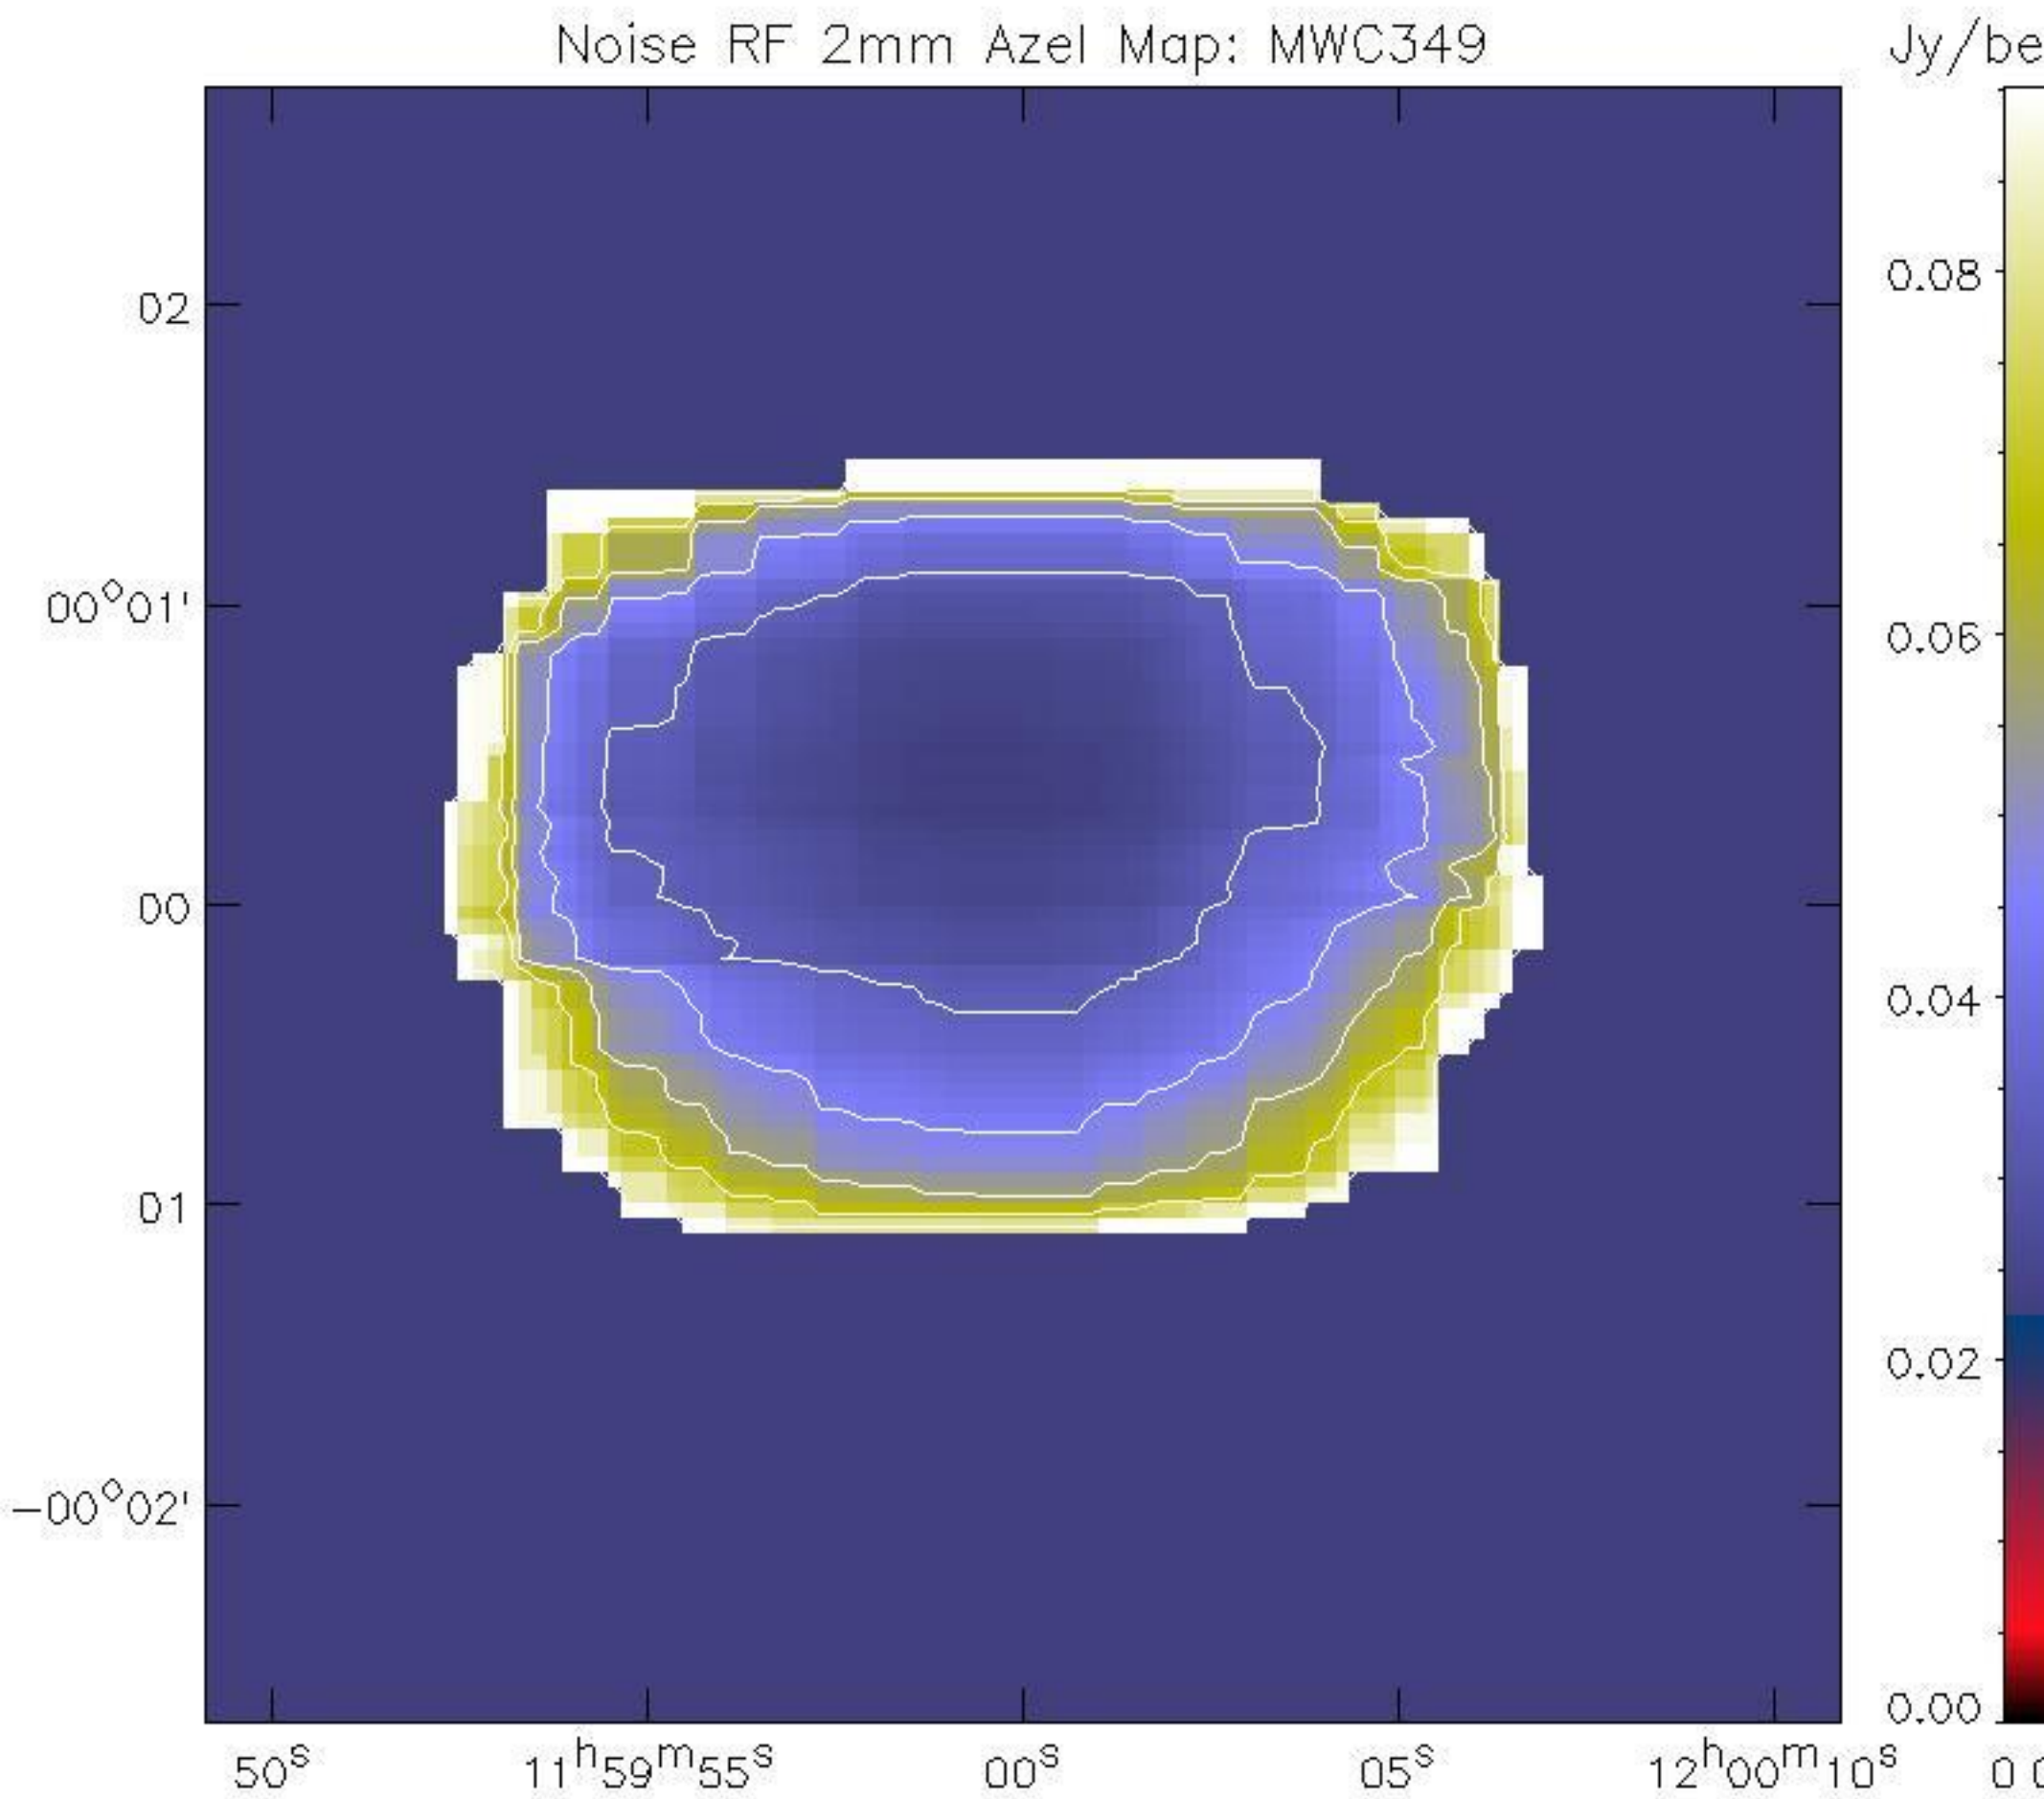

Noise RF 2mm Azel Map: MWC349