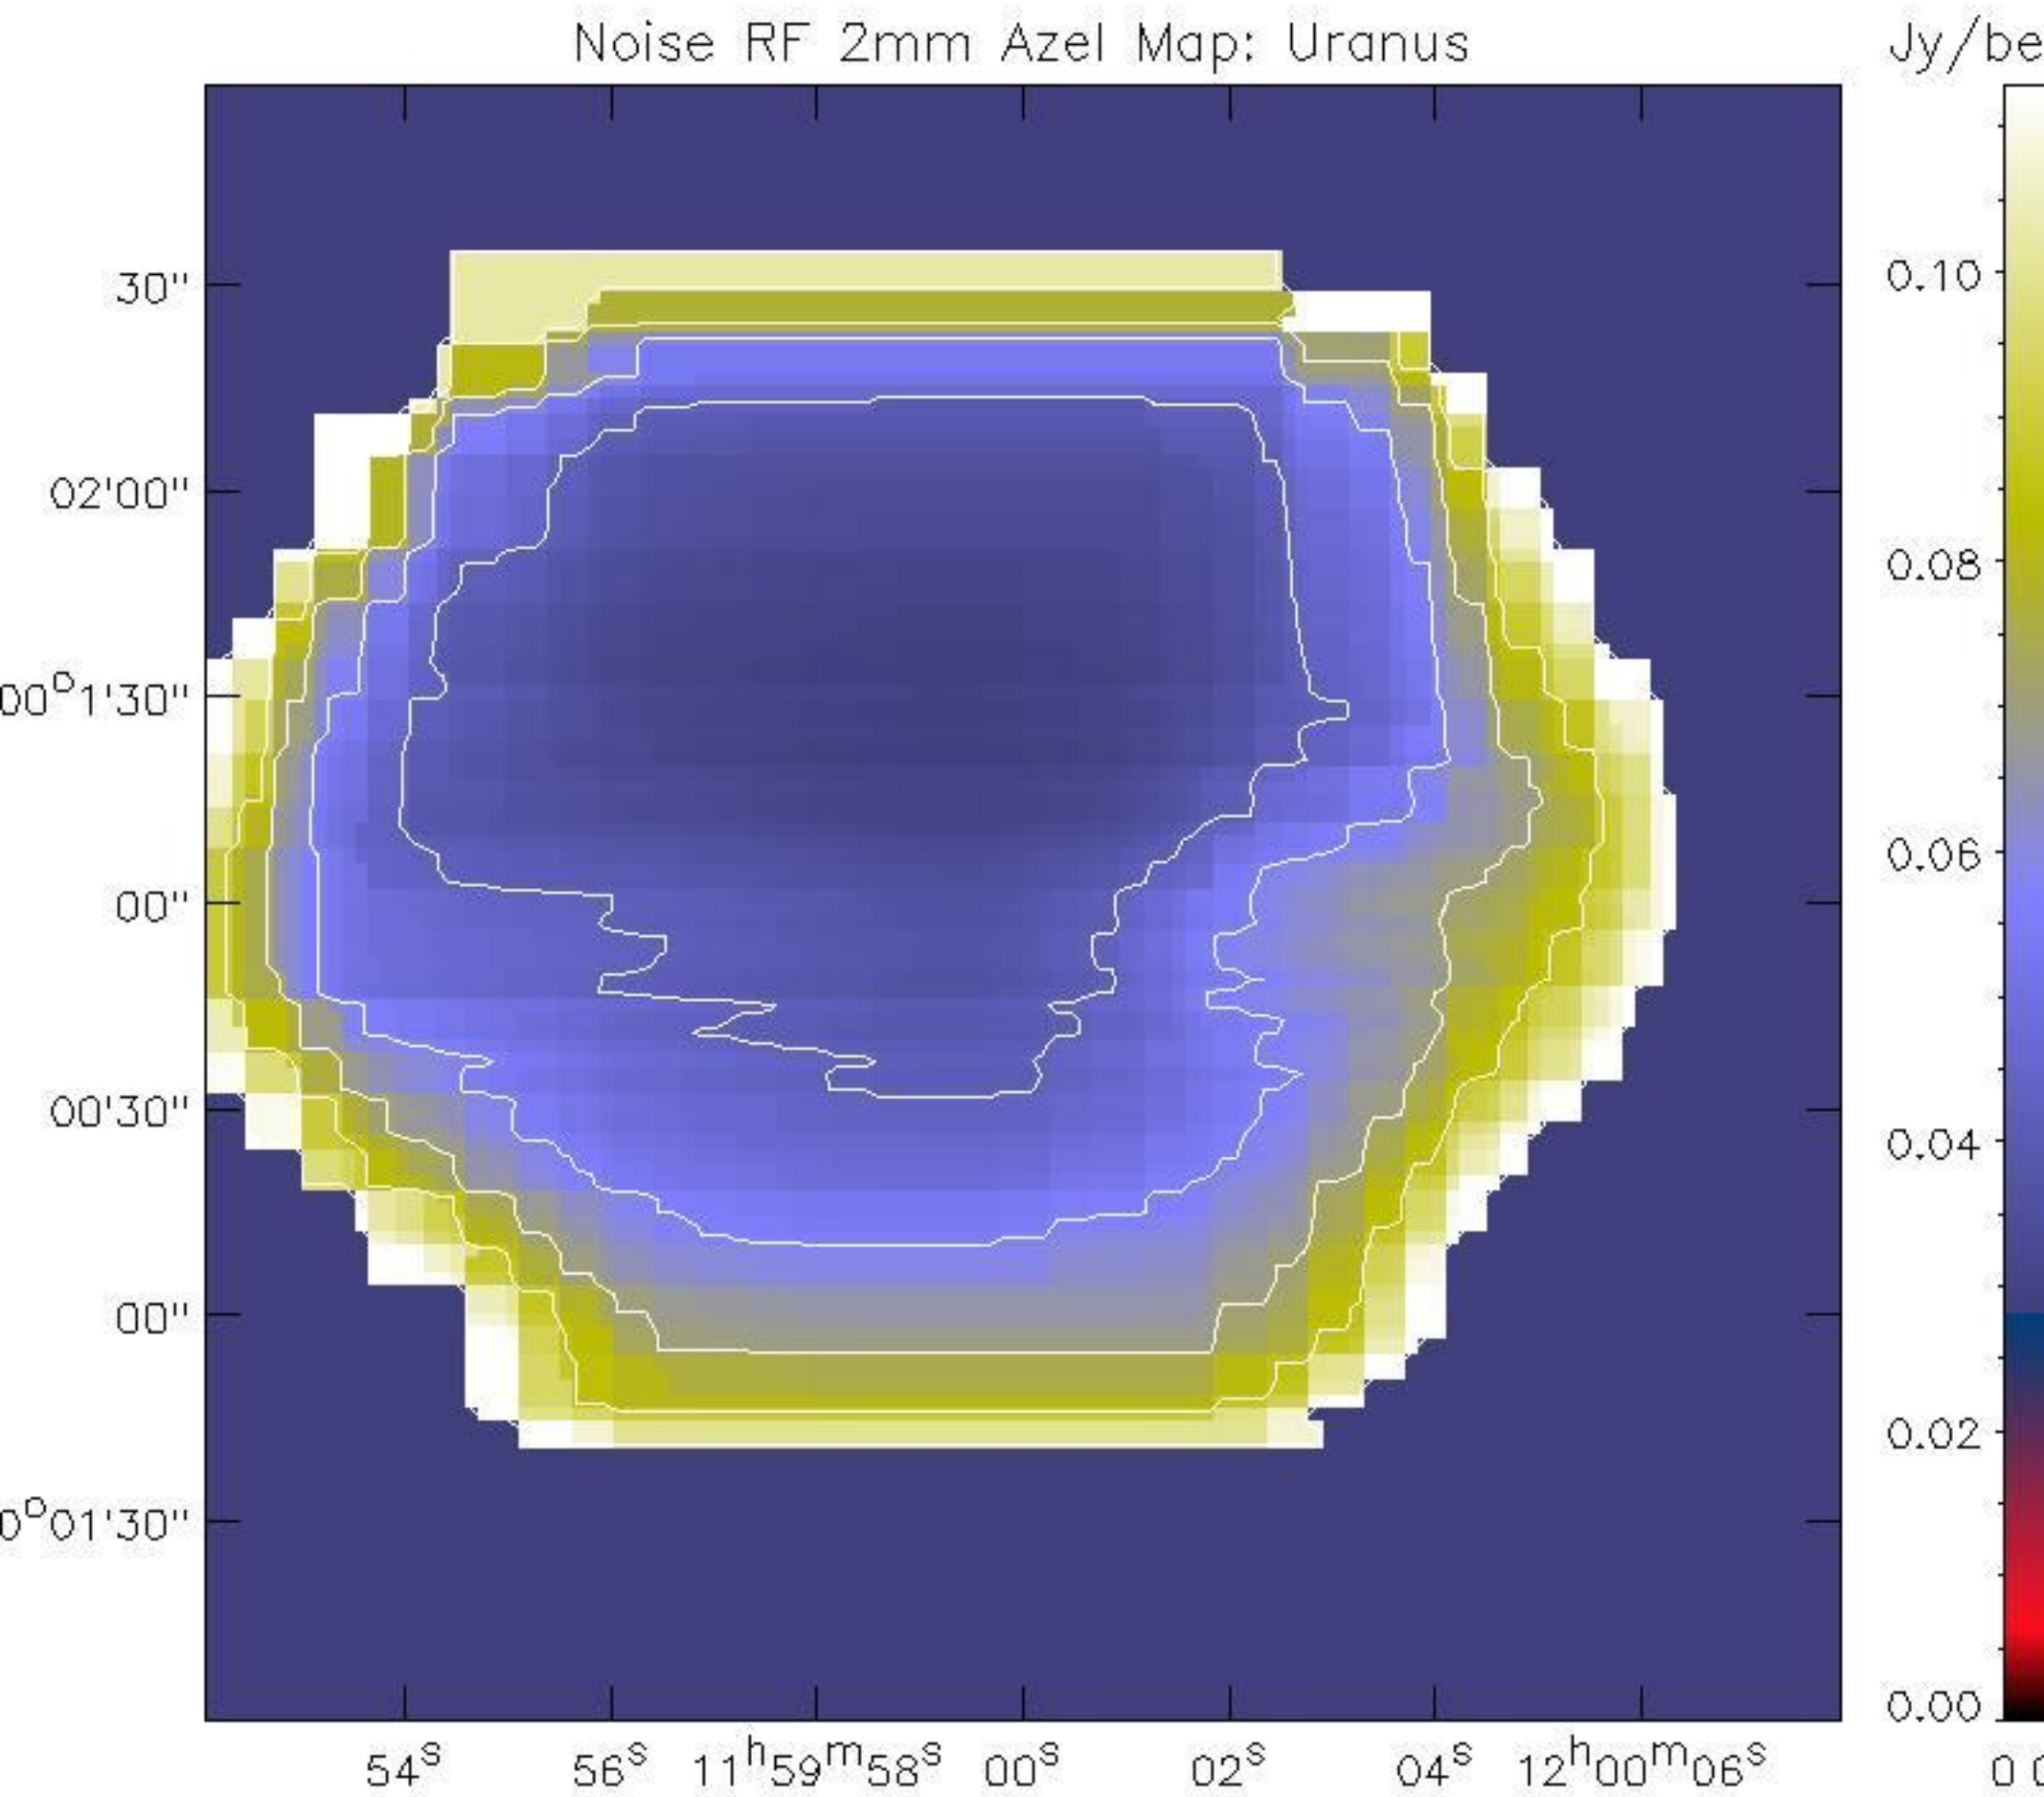

Noise 1mm RF Azel Map: Uranus

Noise 1mm RF Azel Map: Uranus

Noise RF 2mm Azel Map: IRC10420

Noise RF 2mm Azel Map: IRC10420

Noise RF 2mm Azel Map: IRC10420

Noise RF 2mm Azel Map: IRC10420

Noise RF 2mm Azel Map: IRC10420

Noise RF 2mm Azel Map: MWC349

Noise RF 2mm Azel Map: MWC349

Noise RF 2mm Azel Map: Neptune

Noise RF 2mm Azel Map: PSS2322+1944

Noise RF 2mm Azel Map: Uranus

Noise RF 2mm Azel Map: Uranus

Noise 1mm RF Radec Map: Crab

Noise 1mm RF Radecc Map: GMAur

Noise RF 2mm Radecc Map: Crab

Noise RF 2mm Radecc Map: GMAur