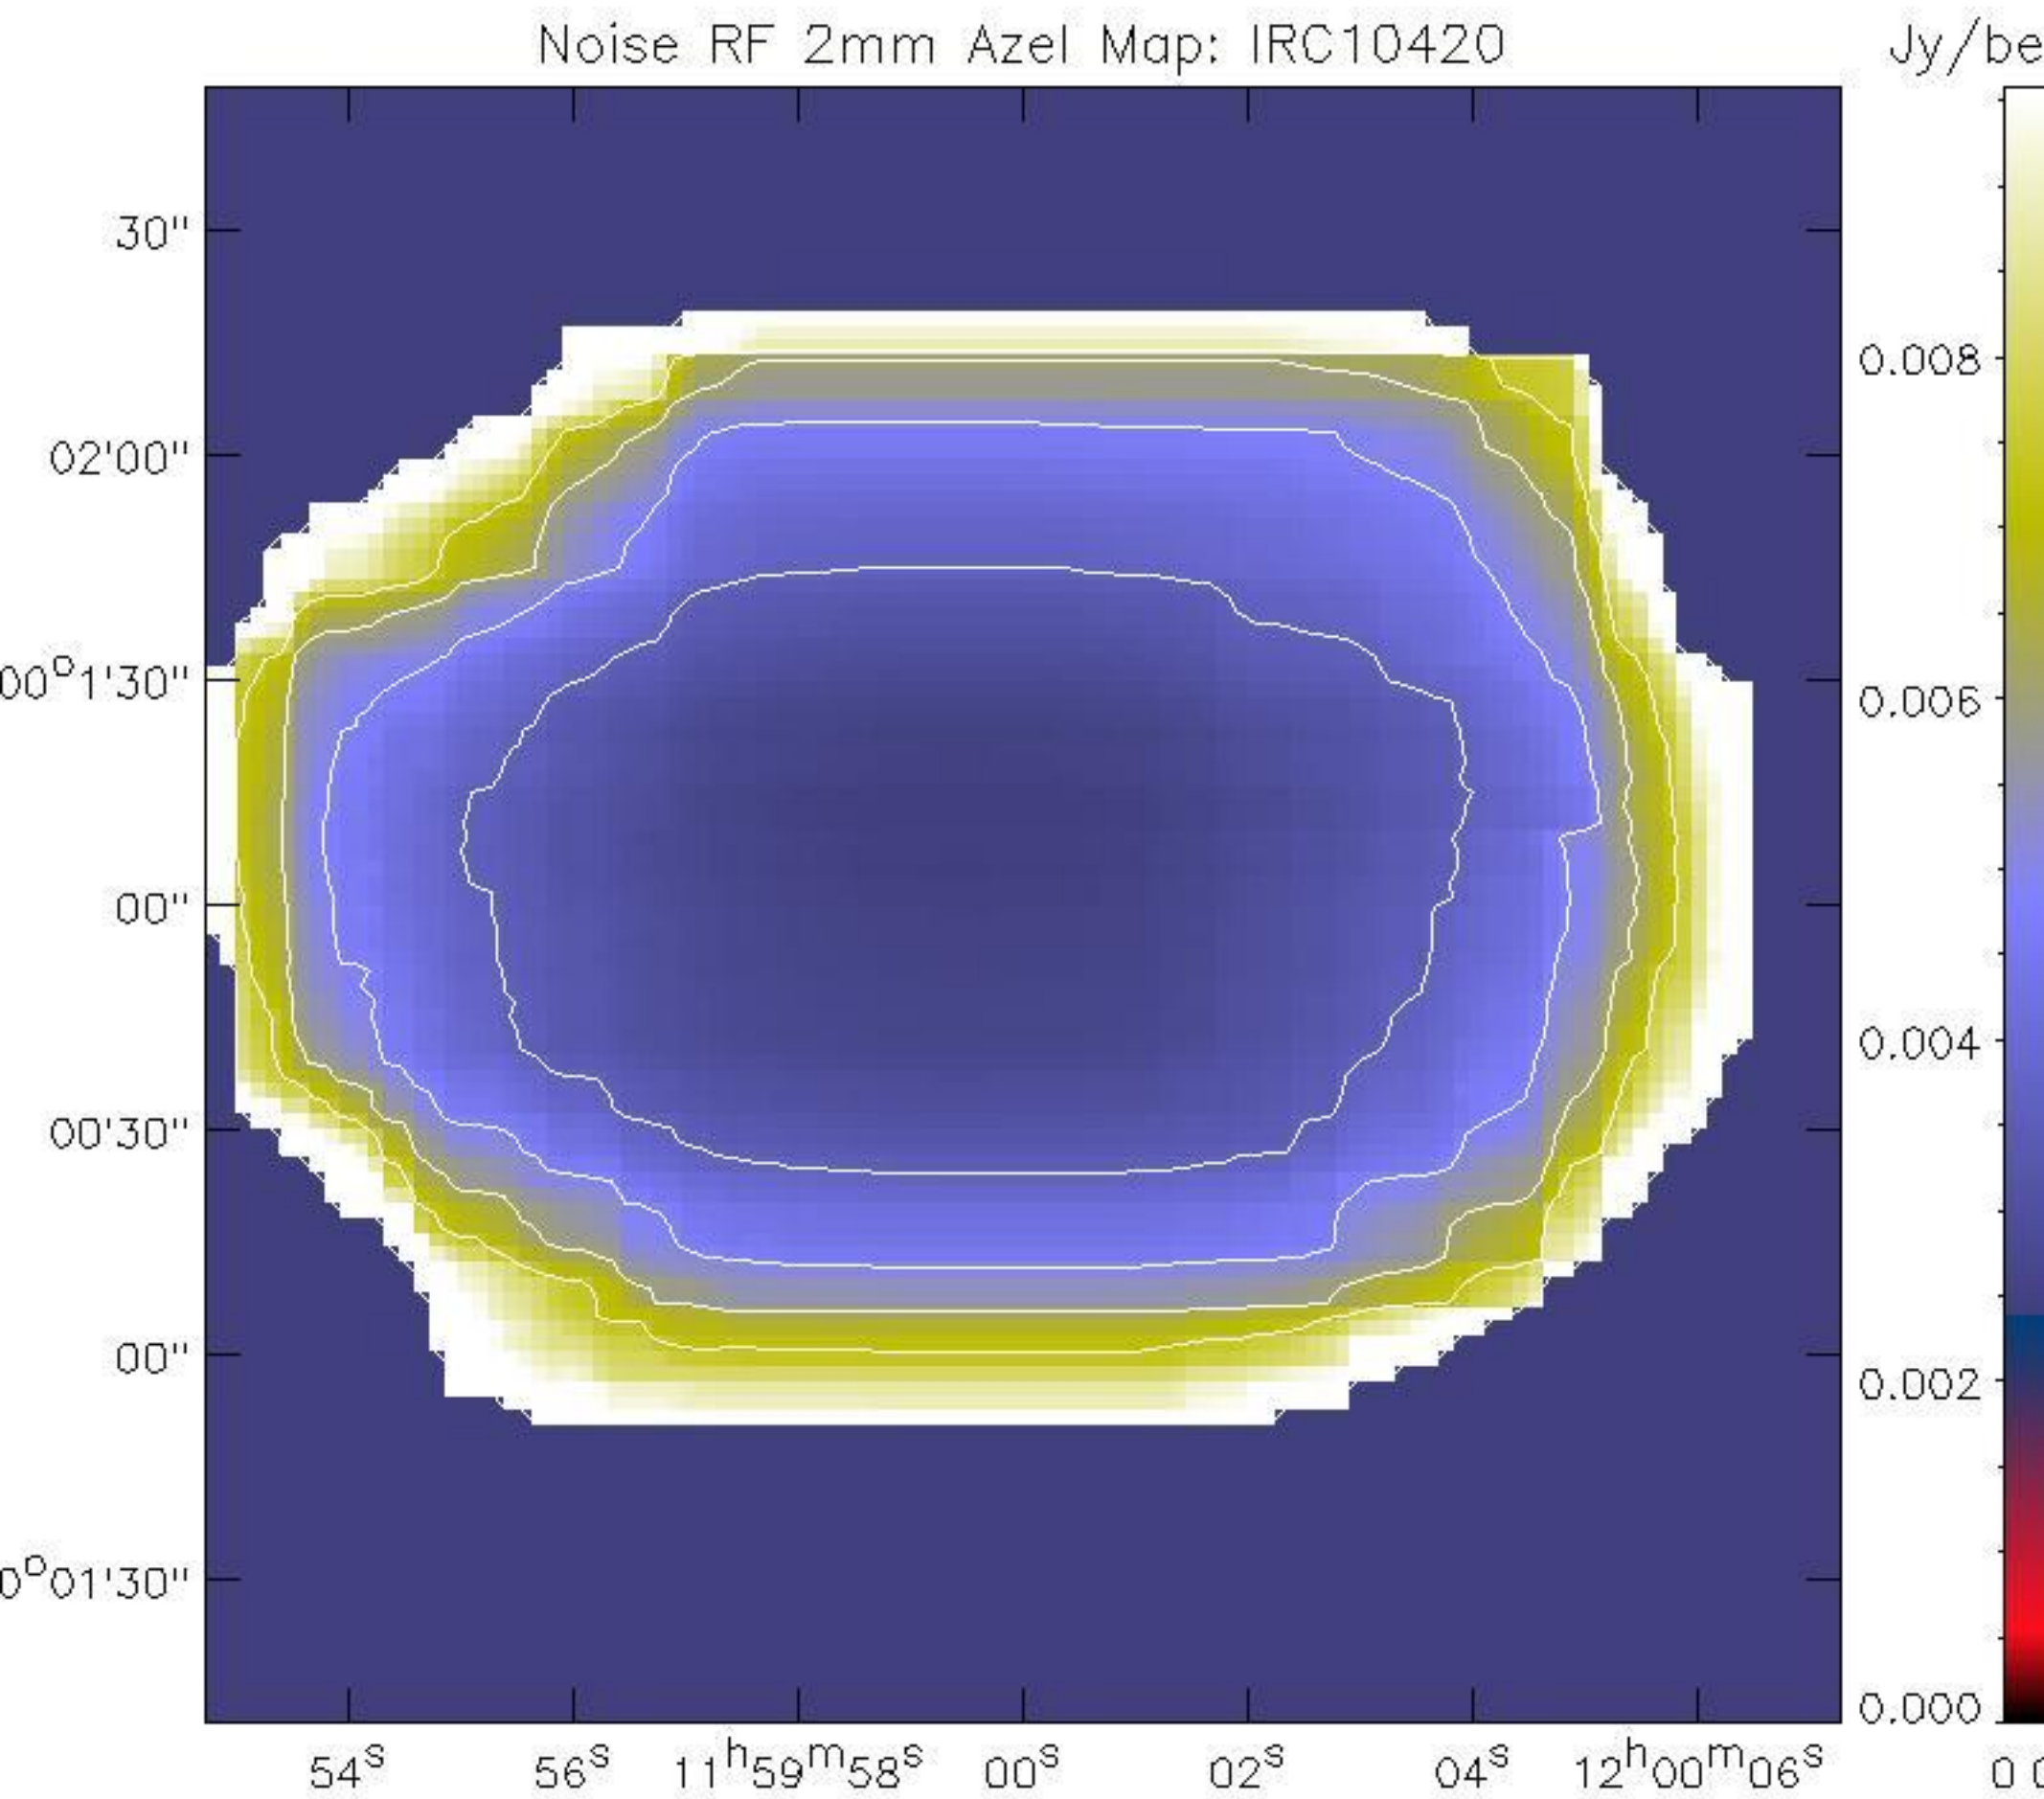

Noise 1mm RF Azel Map: Uranus

Noise 1mm RF Azel Map: Uranus

Noise RF 2mm Azel Map: IRC10420

Noise RF 2mm Azel Map: IRC10420

Noise RF 2mm Azel Map: IRC10420

Noise RF 2mm Azel Map: IRC10420

Noise RF 2mm Azel Map: IRC10420