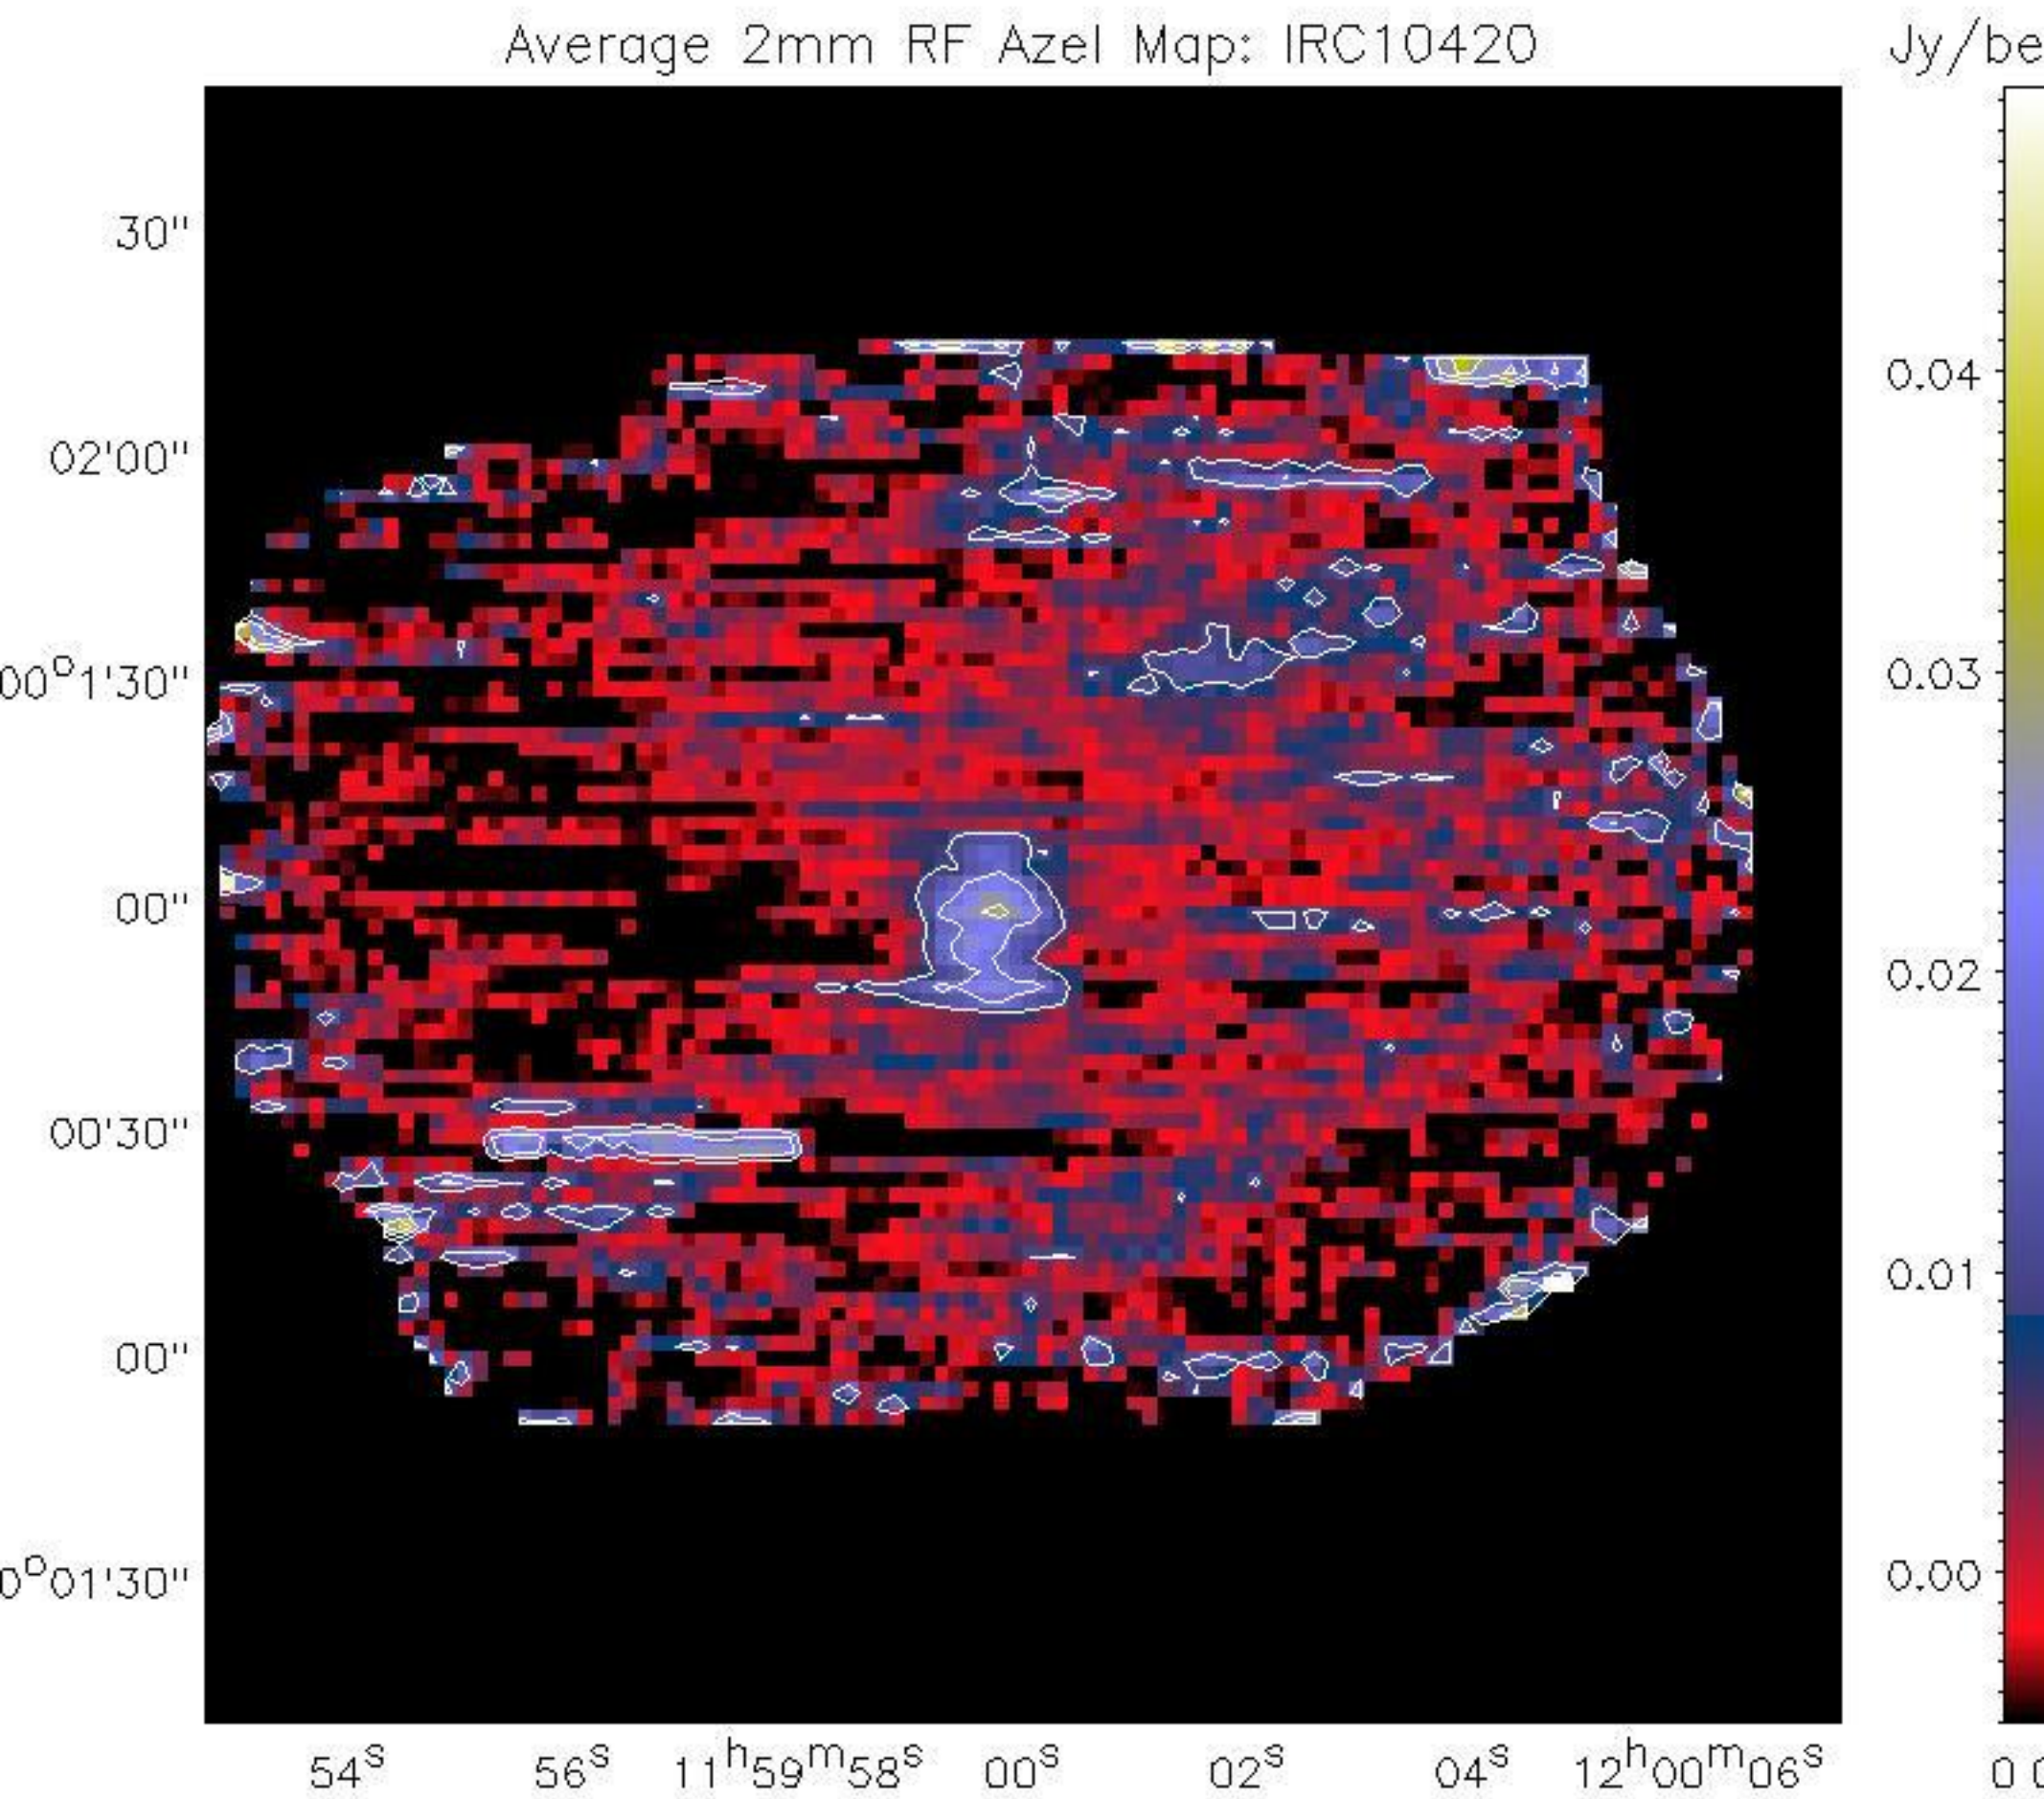

Average 1mm RF Azel Map: Neptune

Average 1mm RF Azel Map: PSS2322+1944

Average 1mm RF Azel Map: Uranus

Average 1mm RF Azel Map: Uranus

Average 2mm RF Azel Map: IRC10420

Average 2mm RF Azel Map: IRC10420

Average 2mm RF Azel Map: IRC10420

Average 2mm RF Azel Map: IRC10420

Average 2mm RF Azel Map: IRC10420

Average 2mm RF Azel Map: MWC349

Average 2mm RF Azel Map: MWC349

Average 2mm RF Azel Map: Neptune

Average 2mm RF Azel Map: PSS2322+1944

Average 2mm RF Azel Map: Uranus

Average 2mm RF Azel Map: Uranus

Average 1mm RF Radecc Map: Crab

Average 1mm RF RadeC Map: GMAur

Average 2mm RF Radecc Map: Crab

Average 2mm RF RadeC Map: GMAur

Noise 1mm RF Azel Map: IRC10420

Noise 1mm RF Azel Map: IRC10420