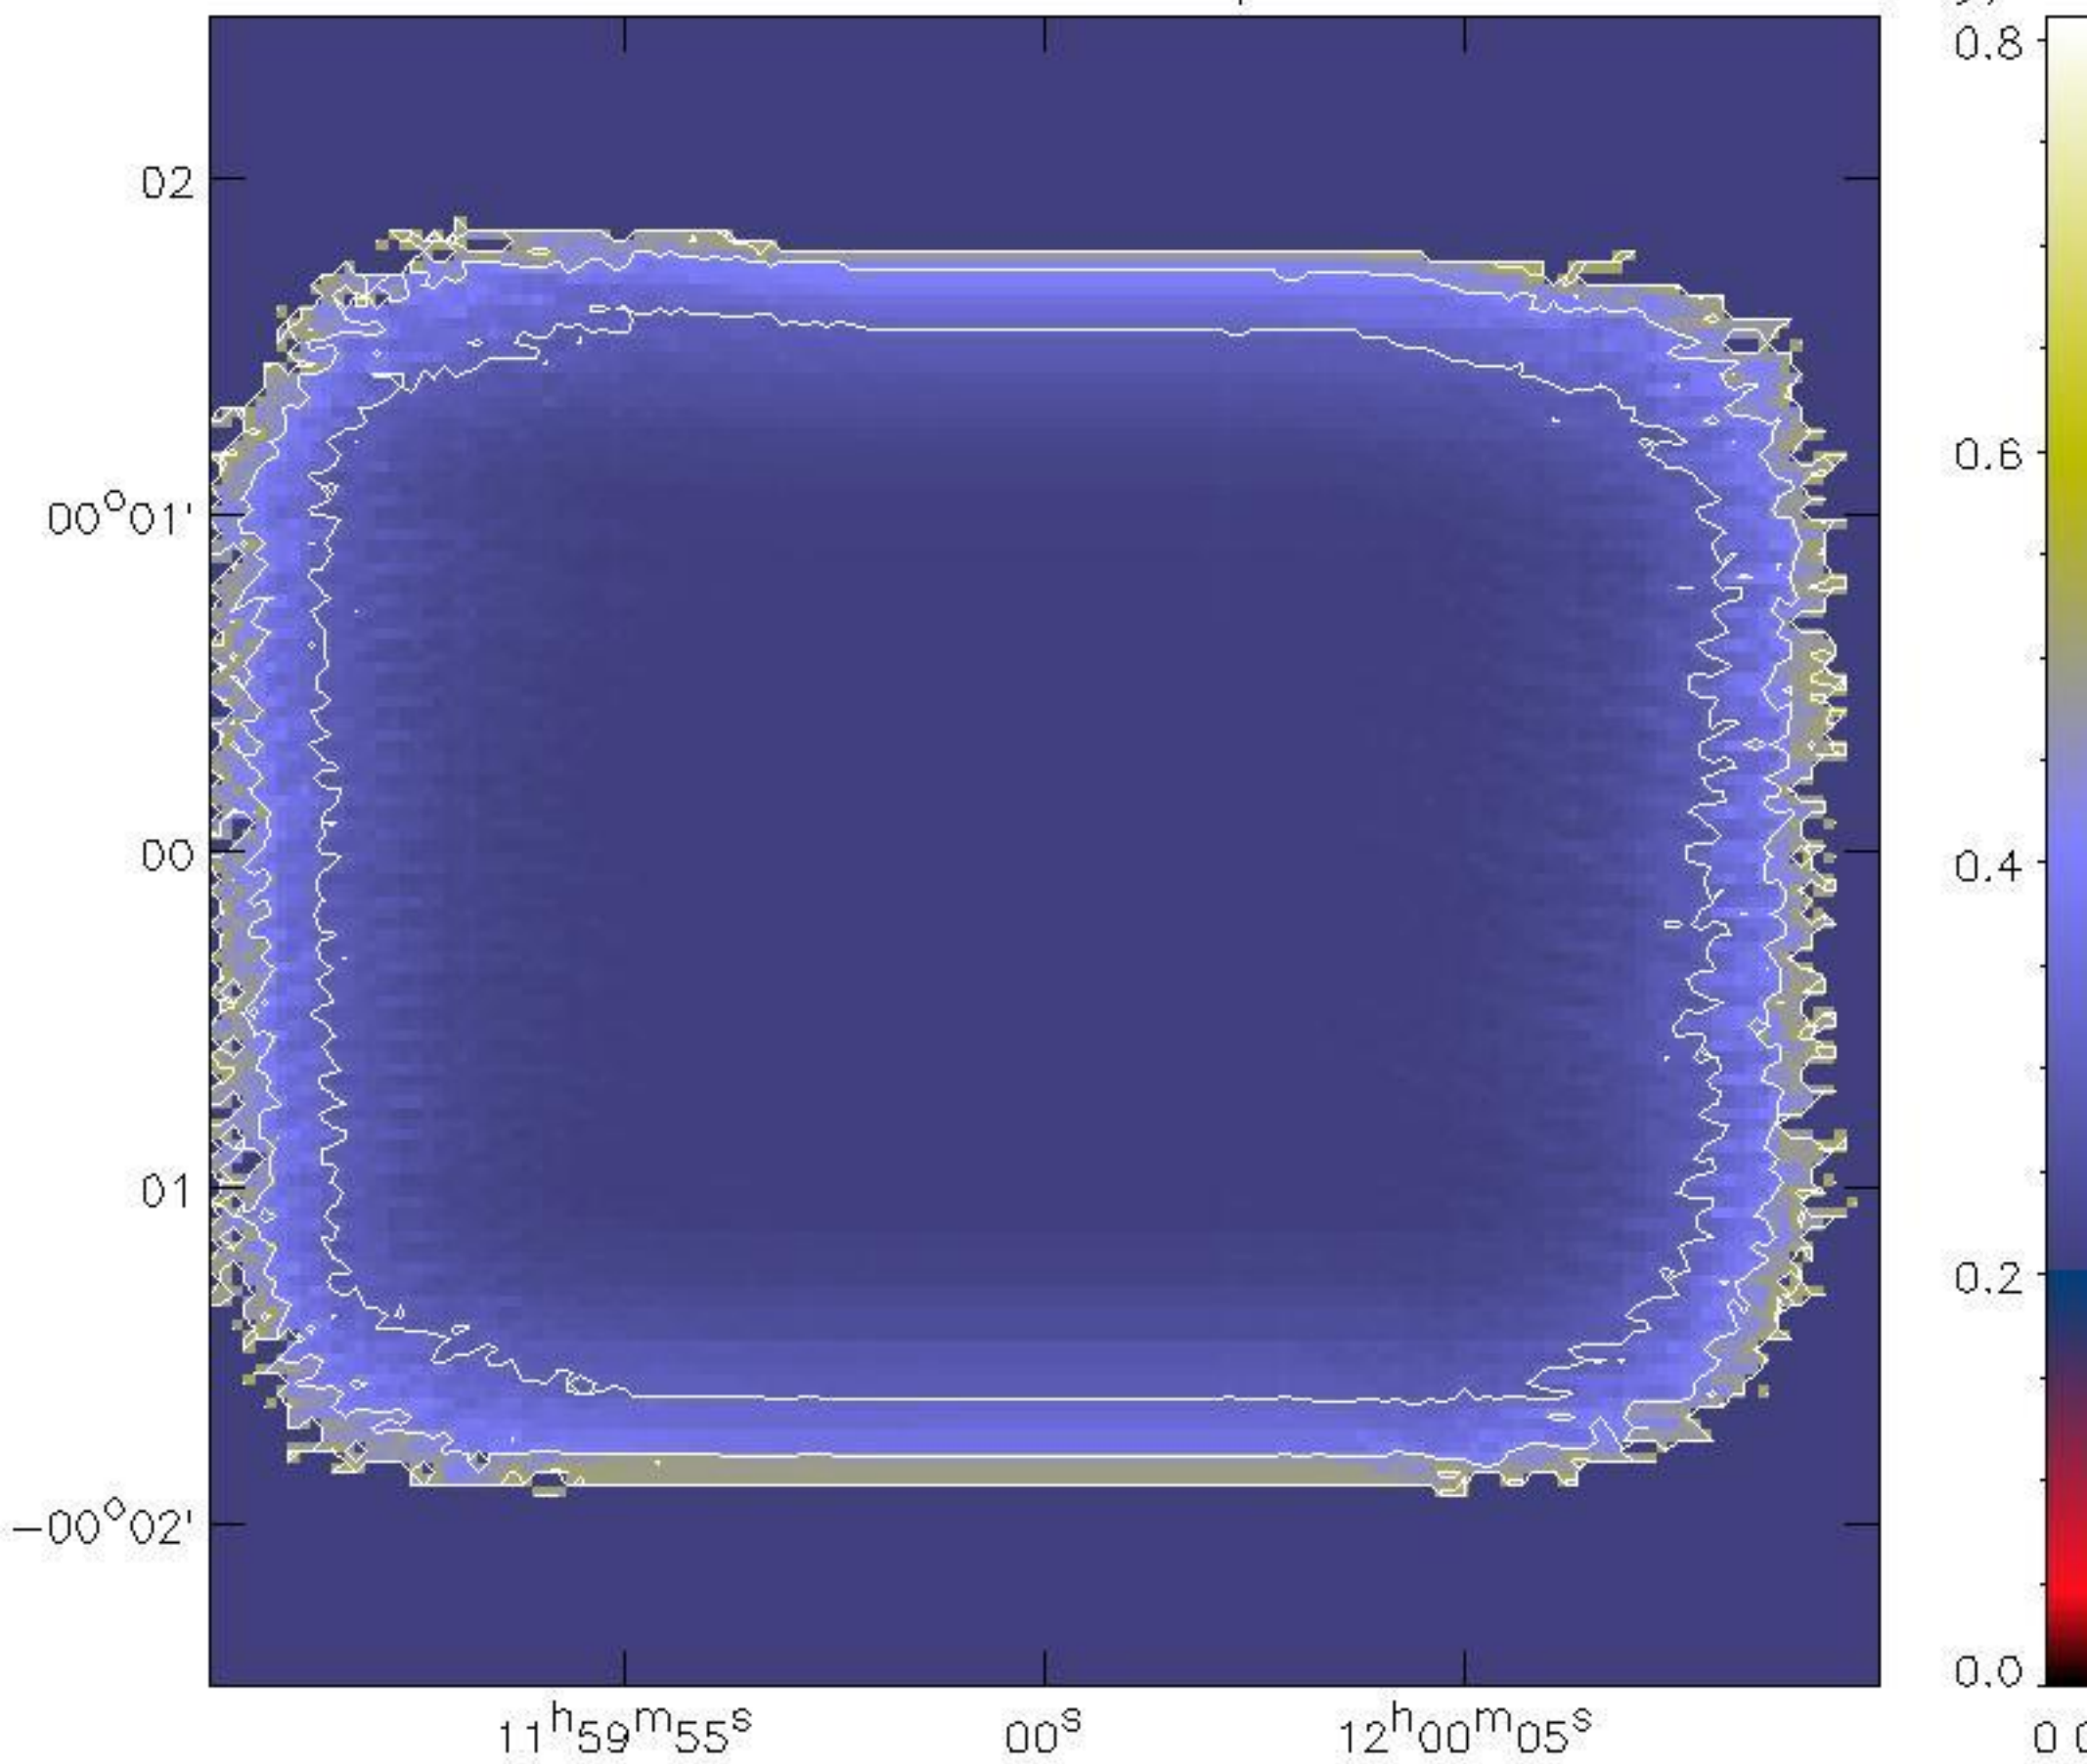

Noise 1mm RF Azel Map: Uranus

Noise 1mm RF Azel Map: Uranus

Noise RF 2mm Azel Map: IRC10420

Noise RF 2mm Azel Map: IRC10420

Noise RF 2mm Azel Map: IRC10420

Noise RF 2mm Azel Map: IRC10420

Noise RF 2mm Azel Map: IRC10420