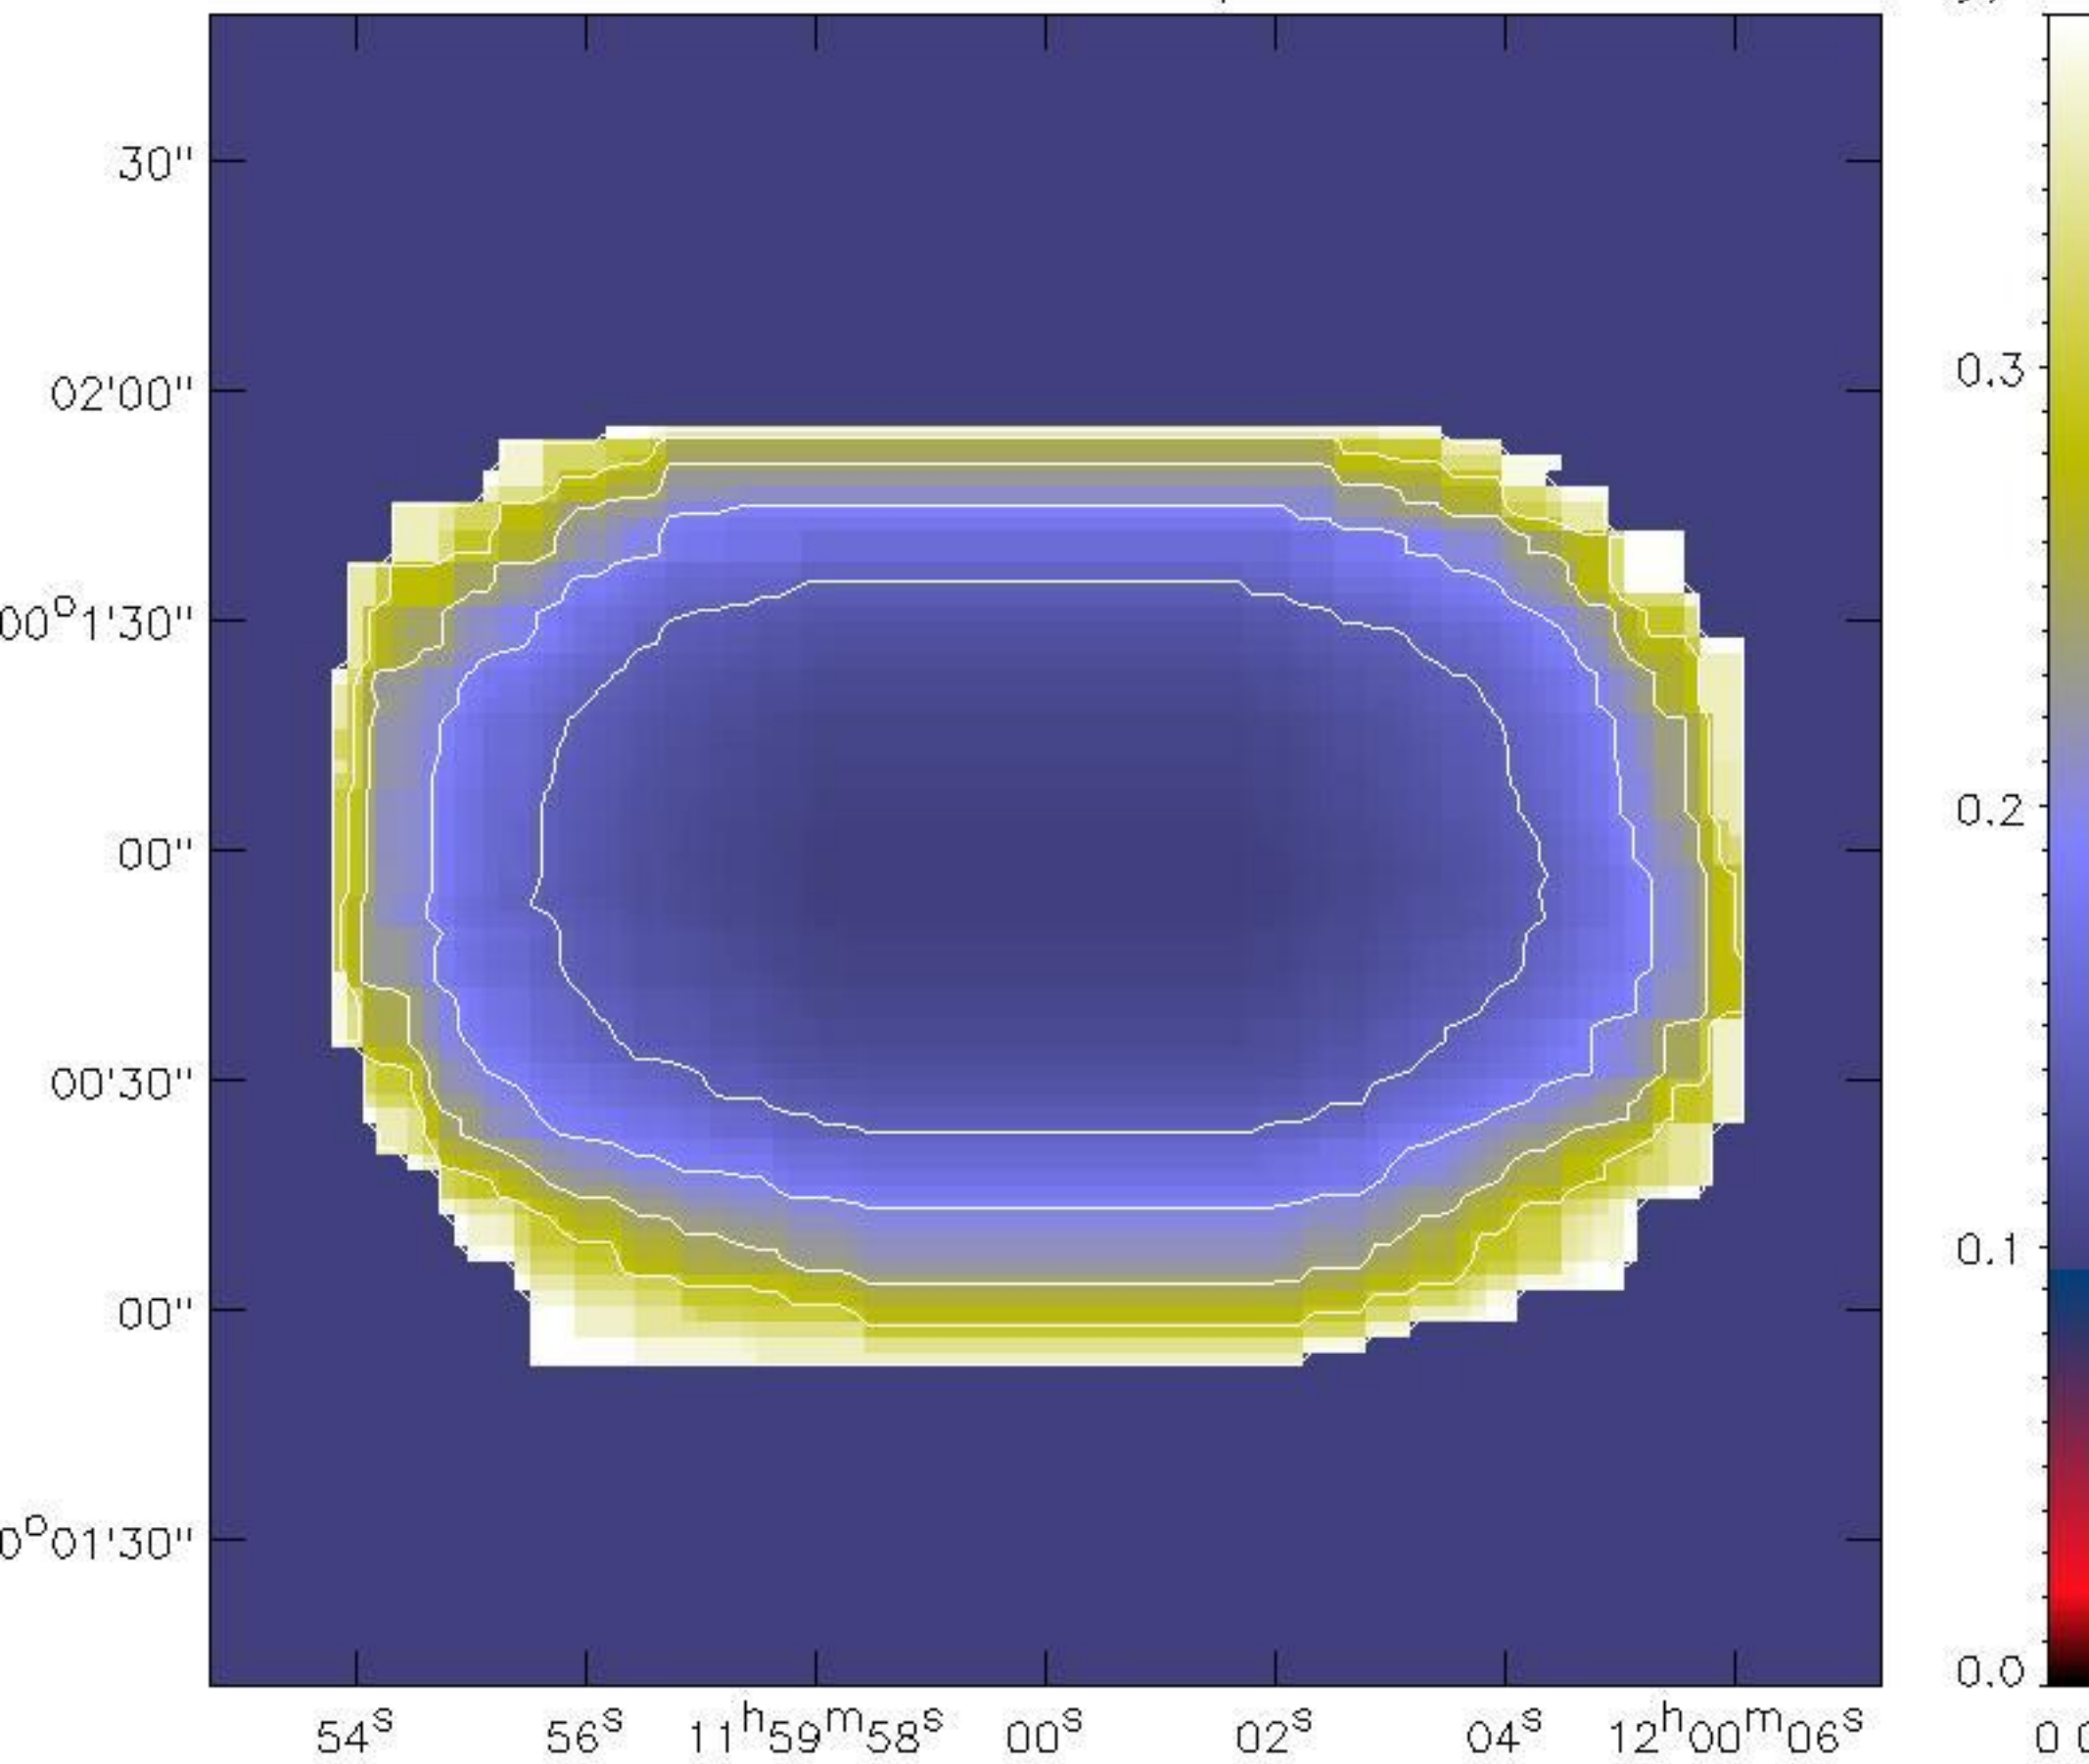

Noise 1mm RF Azel Map: IRC10420

Noise 1mm RF Azel Map: IRC10420

Noise 1mm RF Azel Map: IRC10420

Noise 1mm RF Azel Map: MWC349

Noise 1mm RF Azel Map: MWC349

Noise 1mm RF Azel Map: Neptune

Noise 1mm RF Azel Map: PSS2322+1944