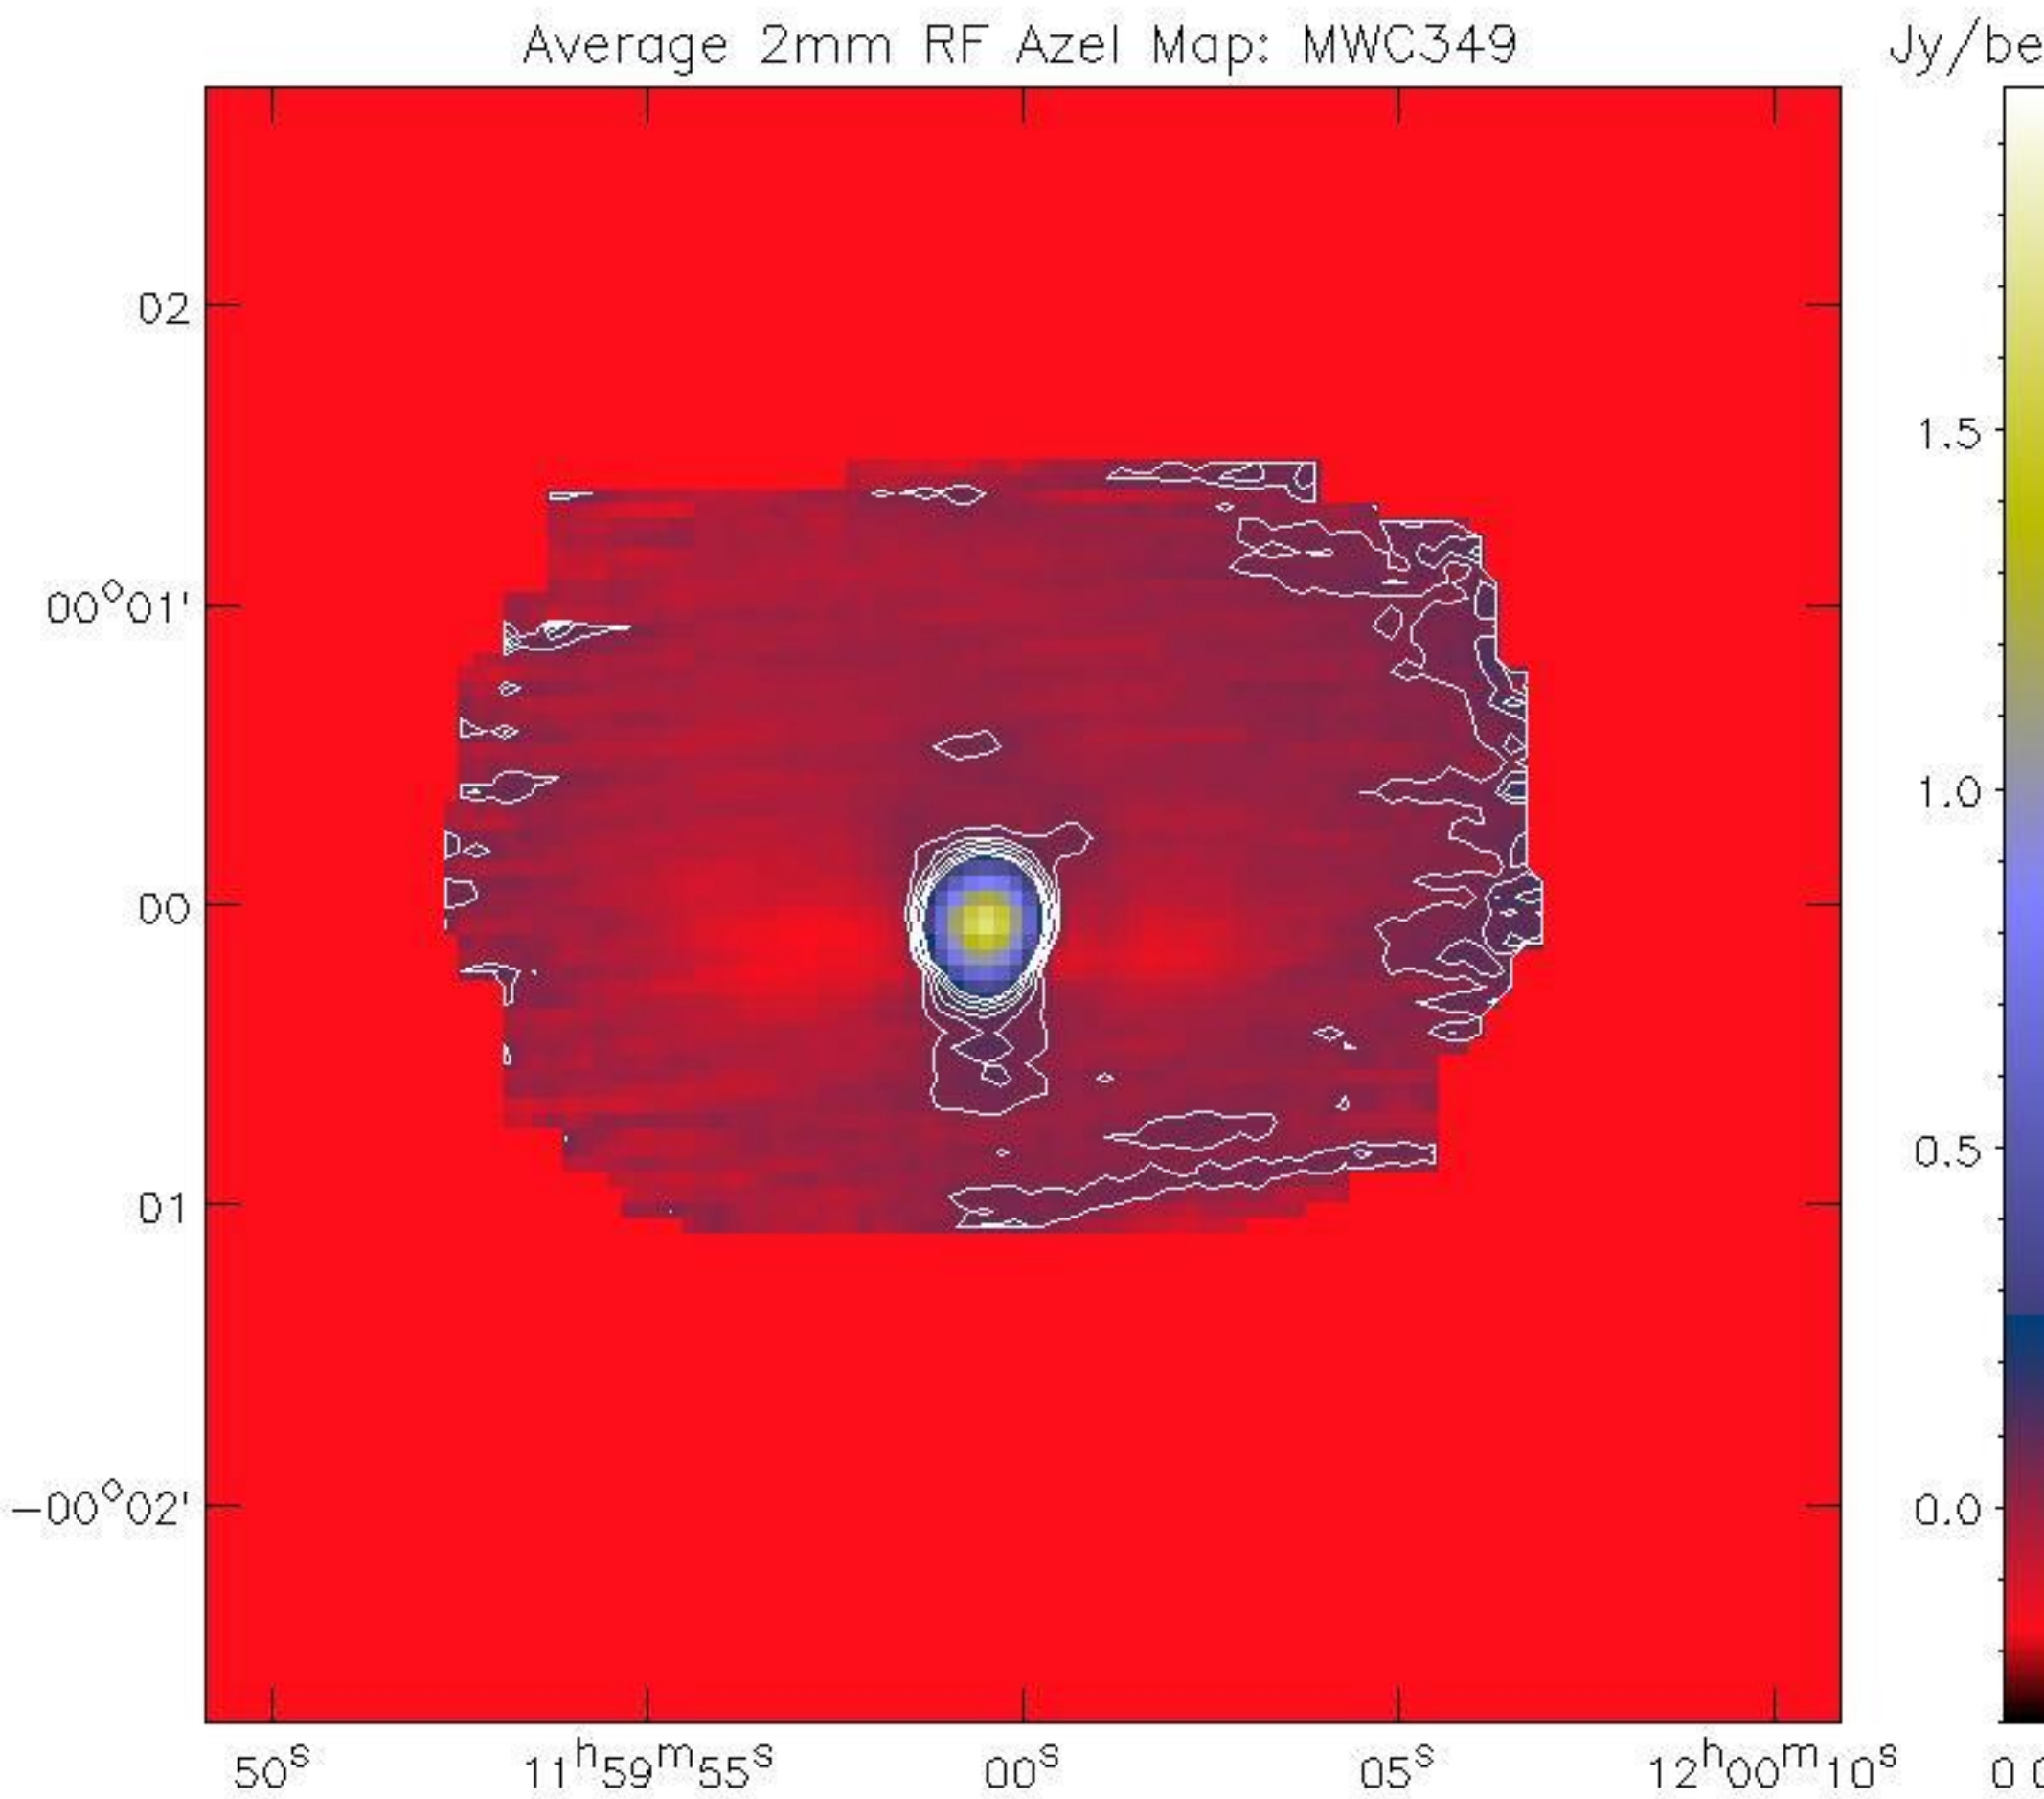

Average 2mm RF Azel Map: IRC10420

Average 2mm RF Azel Map: IRC10420

Average 2mm RF Azel Map: MWC349

Average 2mm RF Azel Map: MWC349

Average 2mm RF Azel Map: Neptune

Average 2mm RF Azel Map: PSS2322+1944

Average 2mm RF Azel Map: Uranus