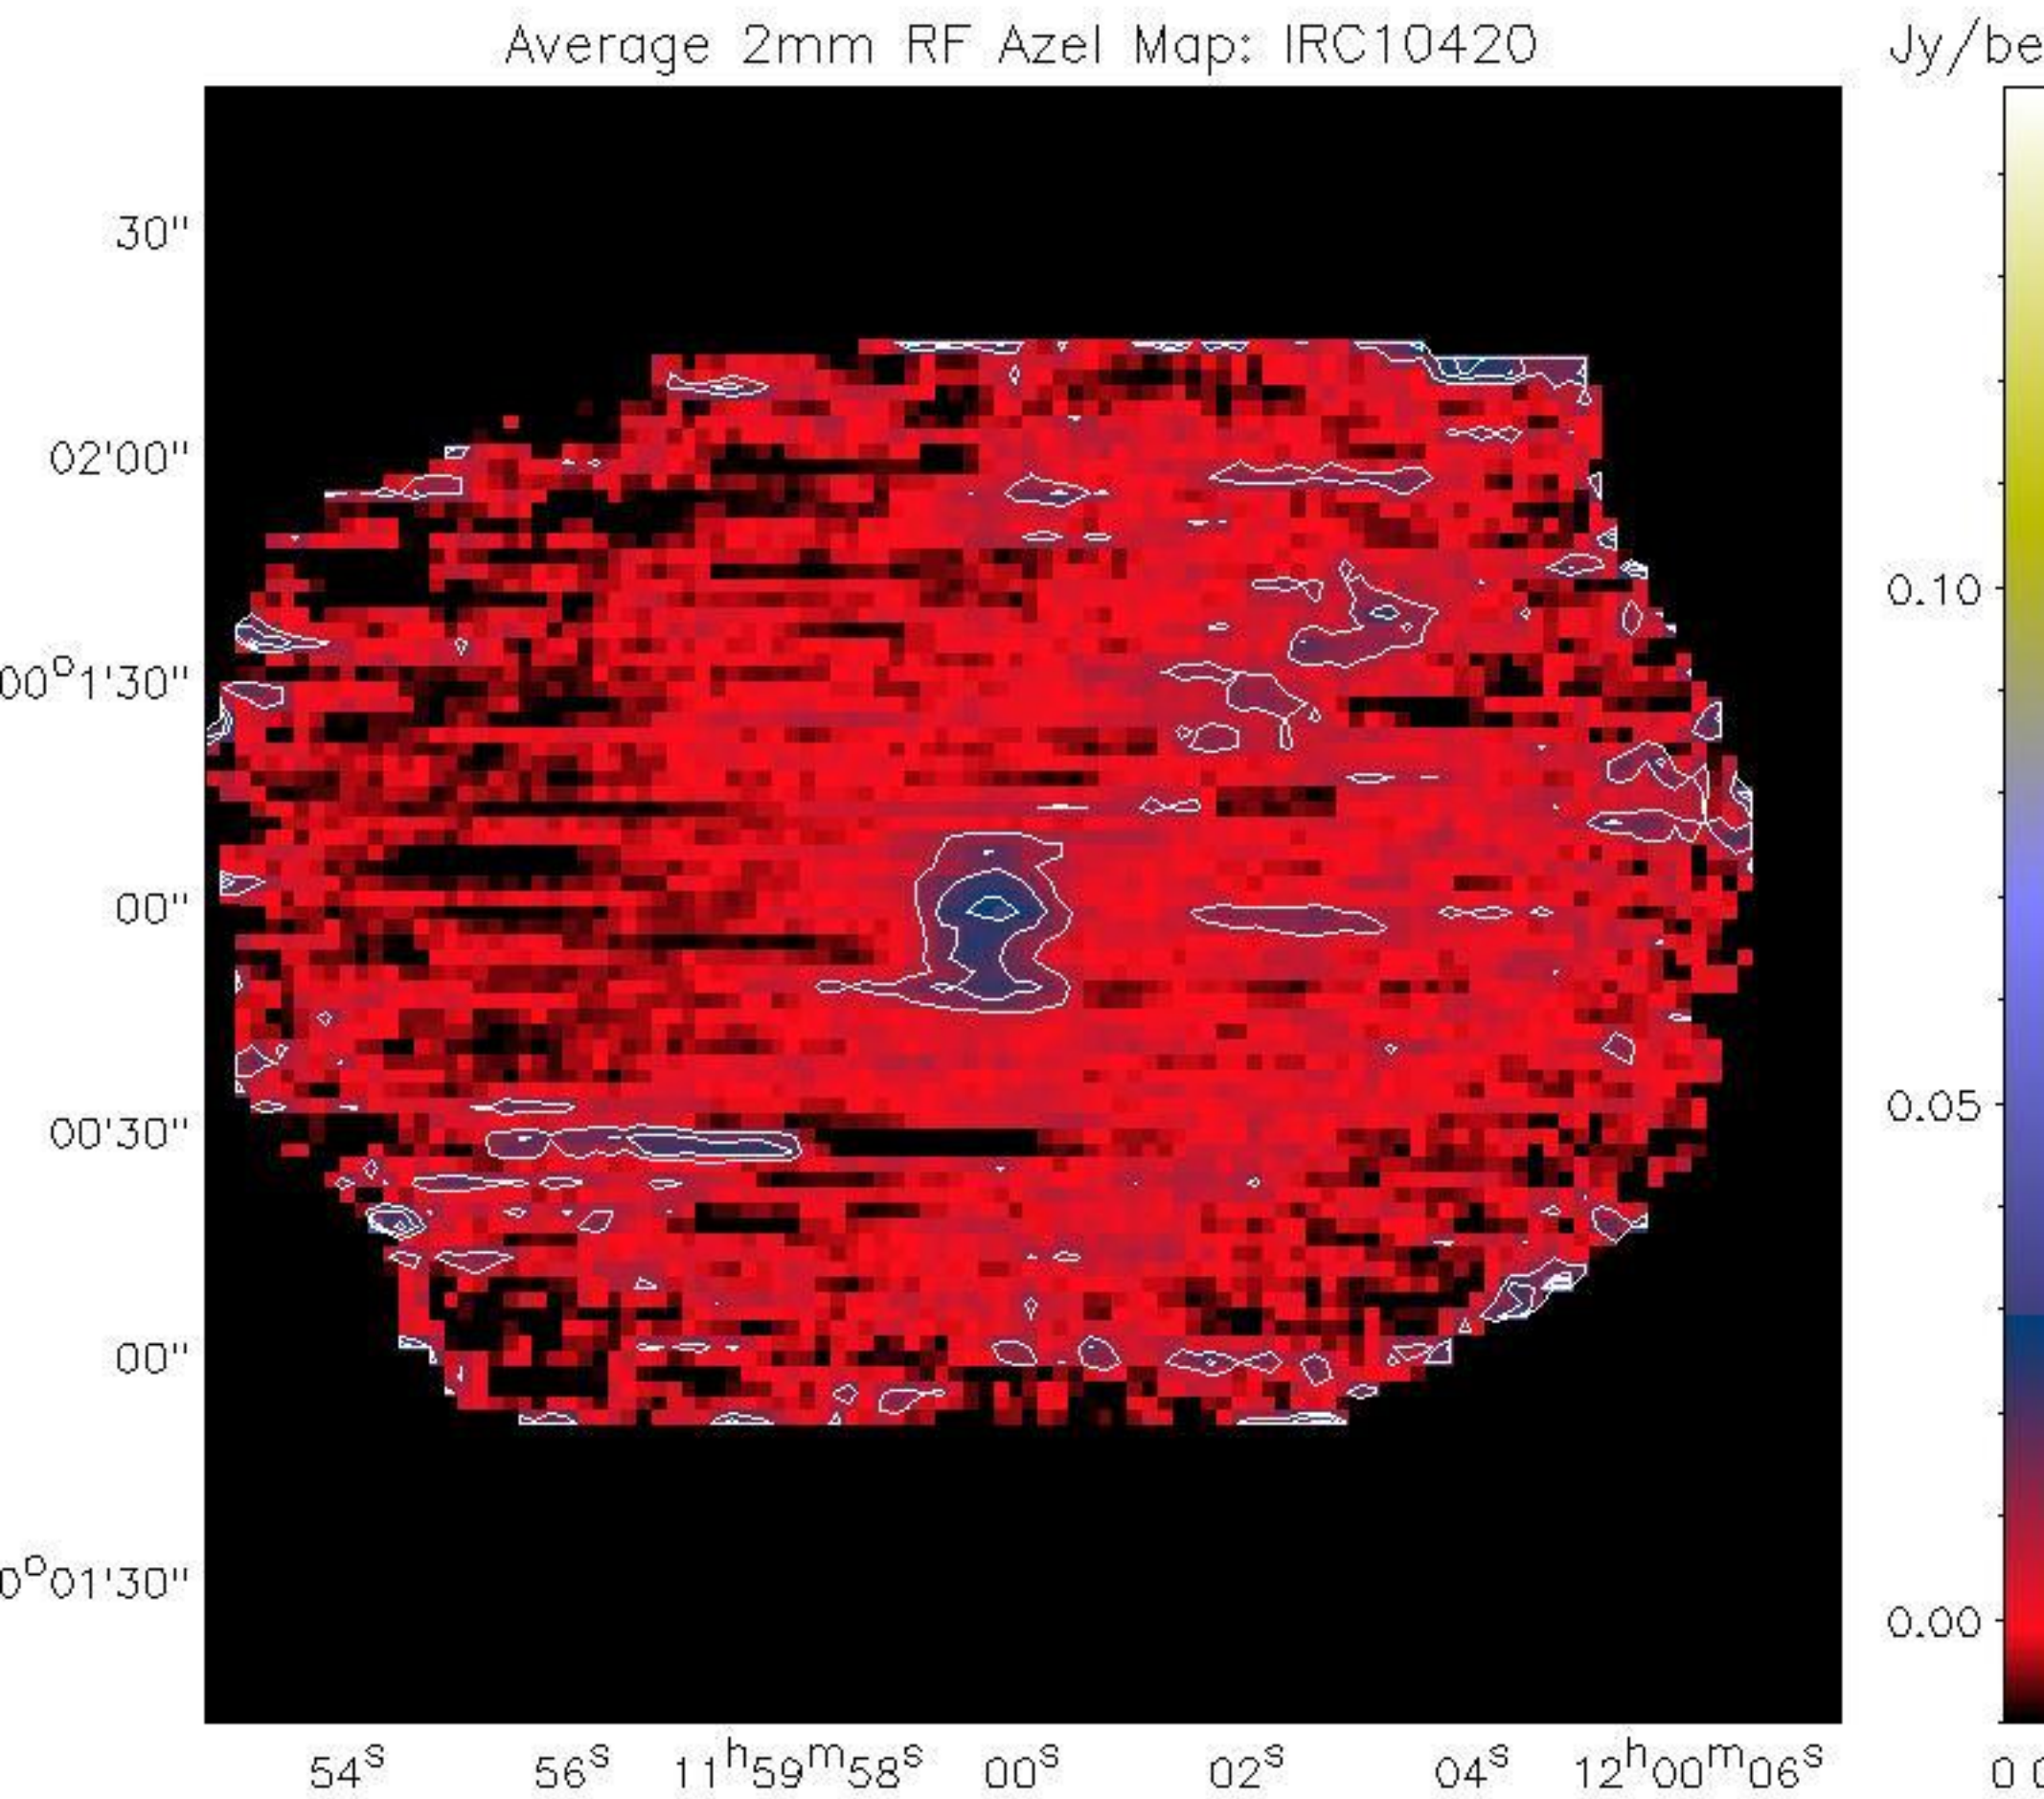

Average 1mm RF Azel Map: Neptune

Average 1mm RF Azel Map: PSS2322+1944

Average 1mm RF Azel Map: Uranus

Average 1mm RF Azel Map: Uranus

Average 2mm RF Azel Map: IRC10420

Average 2mm RF Azel Map: IRC10420

Average 2mm RF Azel Map: IRC10420

Average 2mm RF Azel Map: IRC10420

Average 2mm RF Azel Map: IRC10420

Average 2mm RF Azel Map: MWC349

Average 2mm RF Azel Map: MWC349

Average 2mm RF Azel Map: Neptune

Average 2mm RF Azel Map: PSS2322+1944

Average 2mm RF Azel Map: Uranus