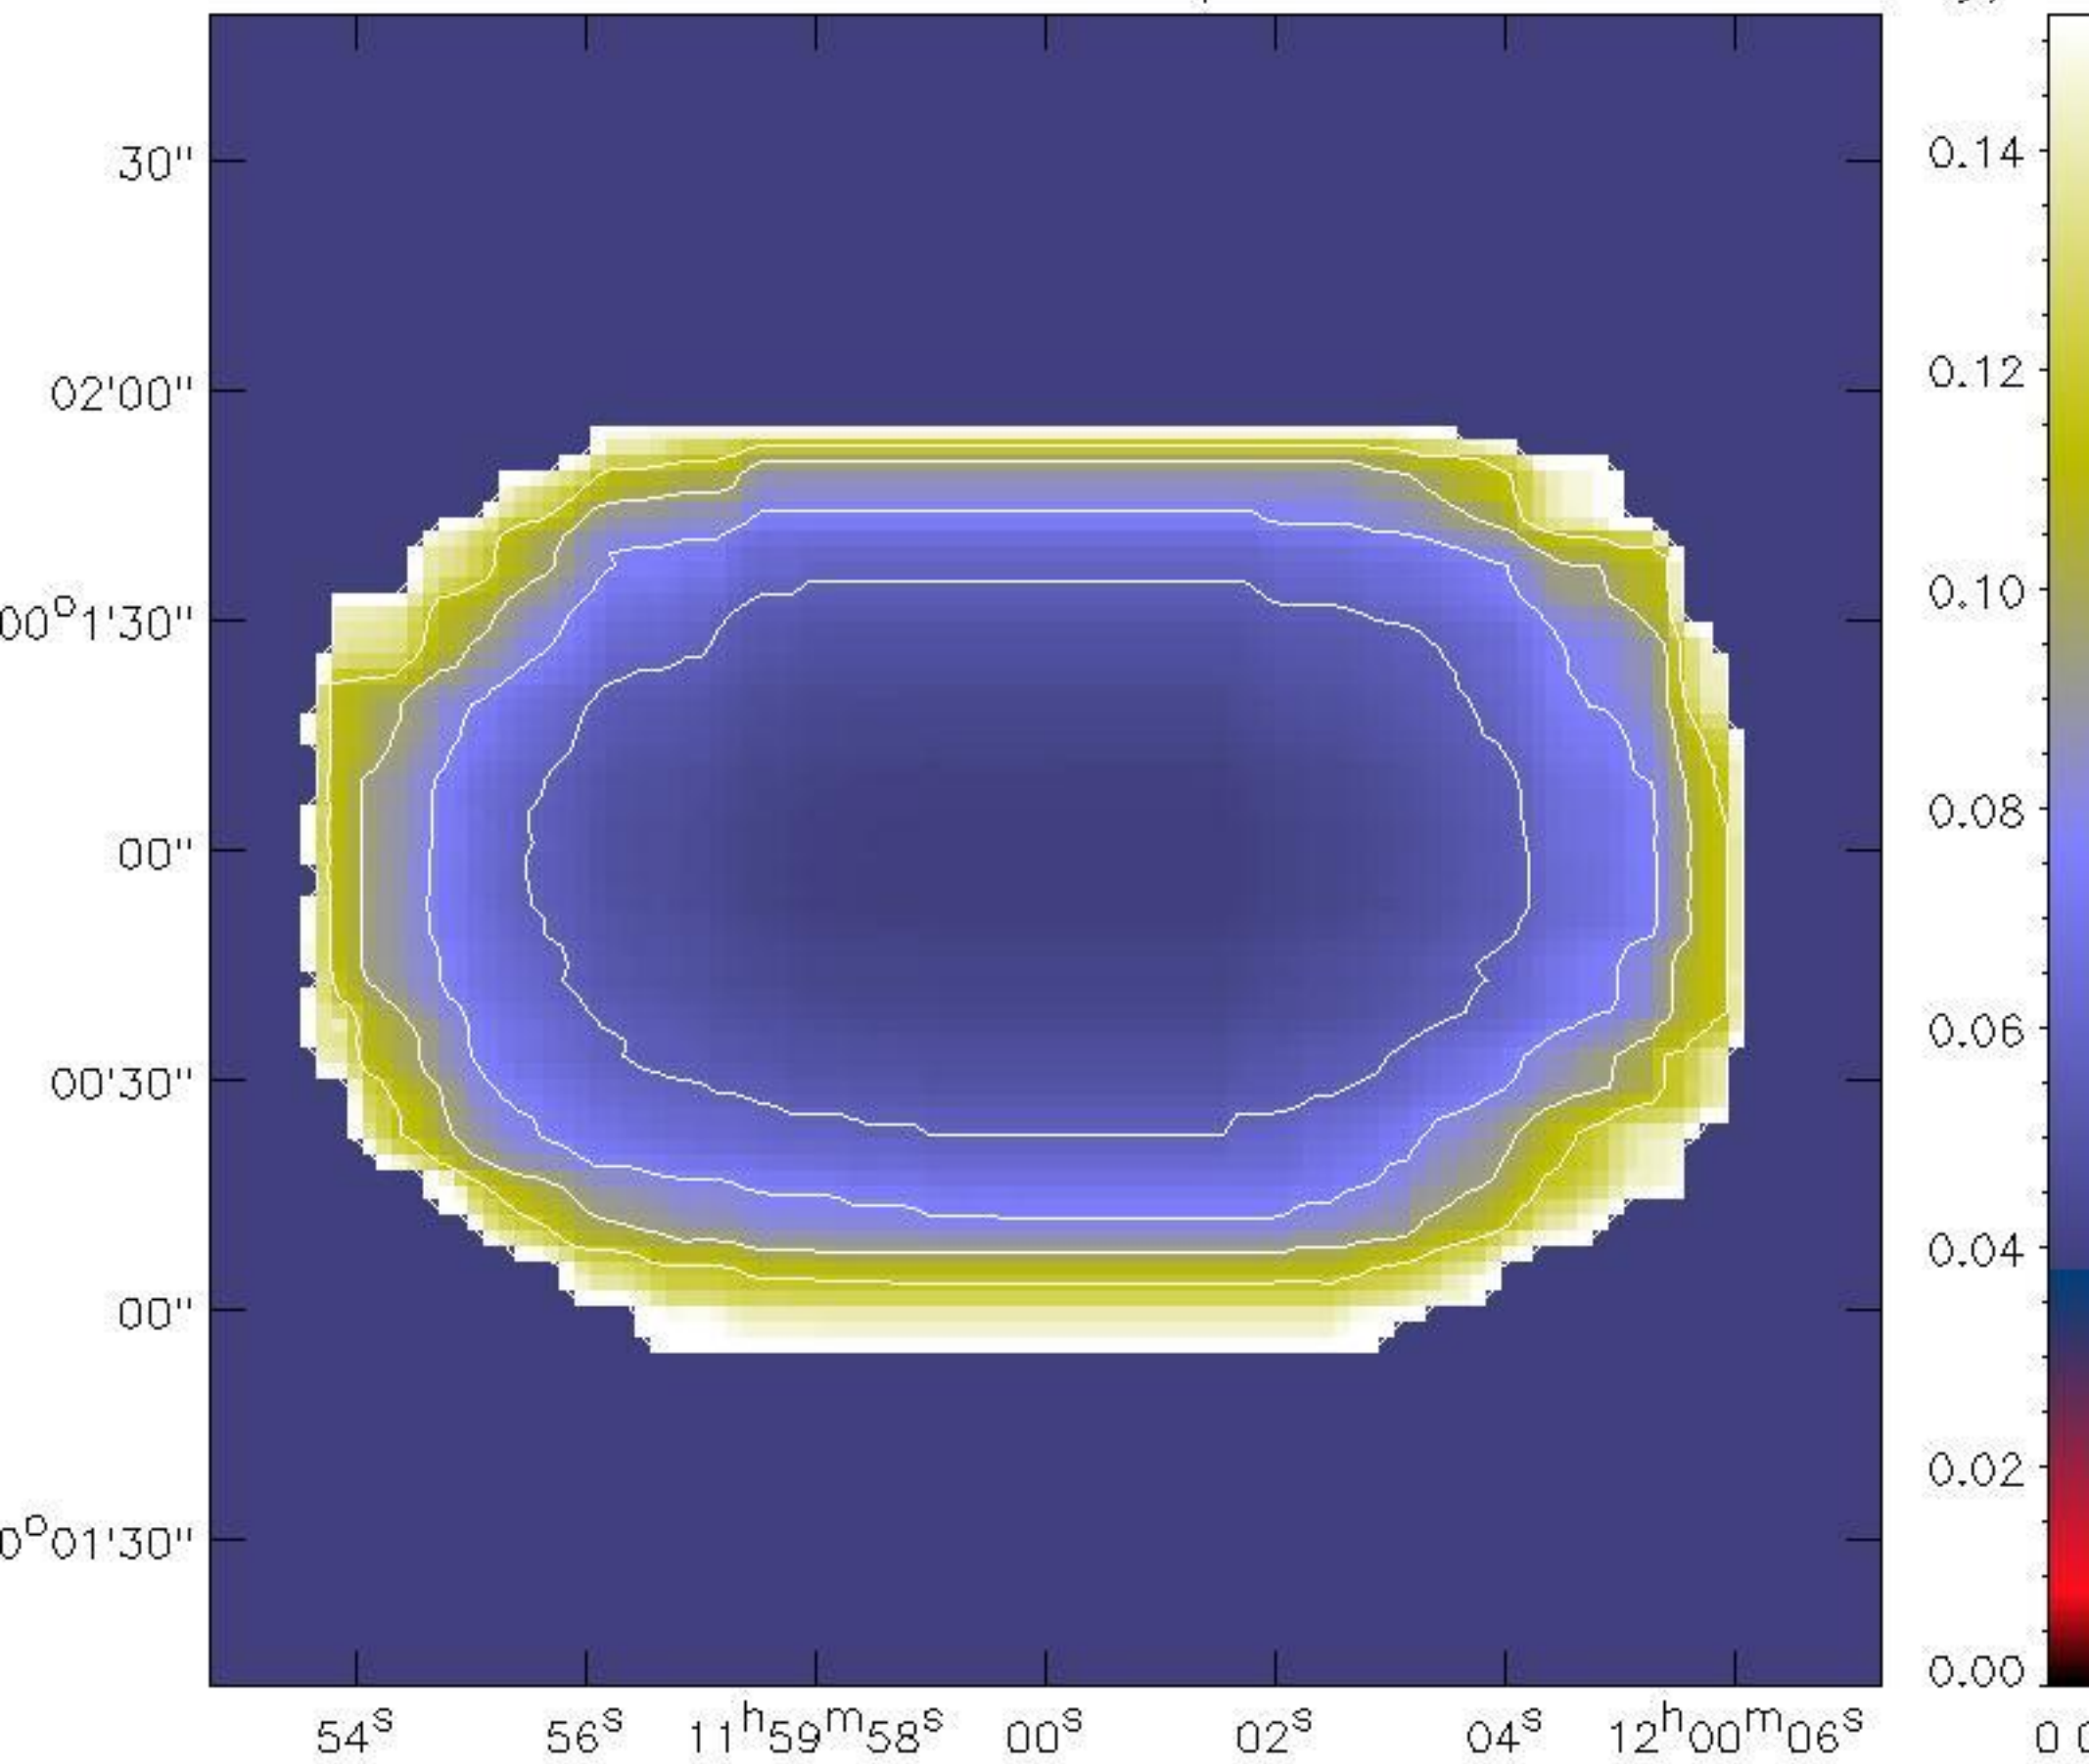

Noise 1mm RF Azel Map: IRC10420

Noise 1mm RF Azel Map: IRC10420