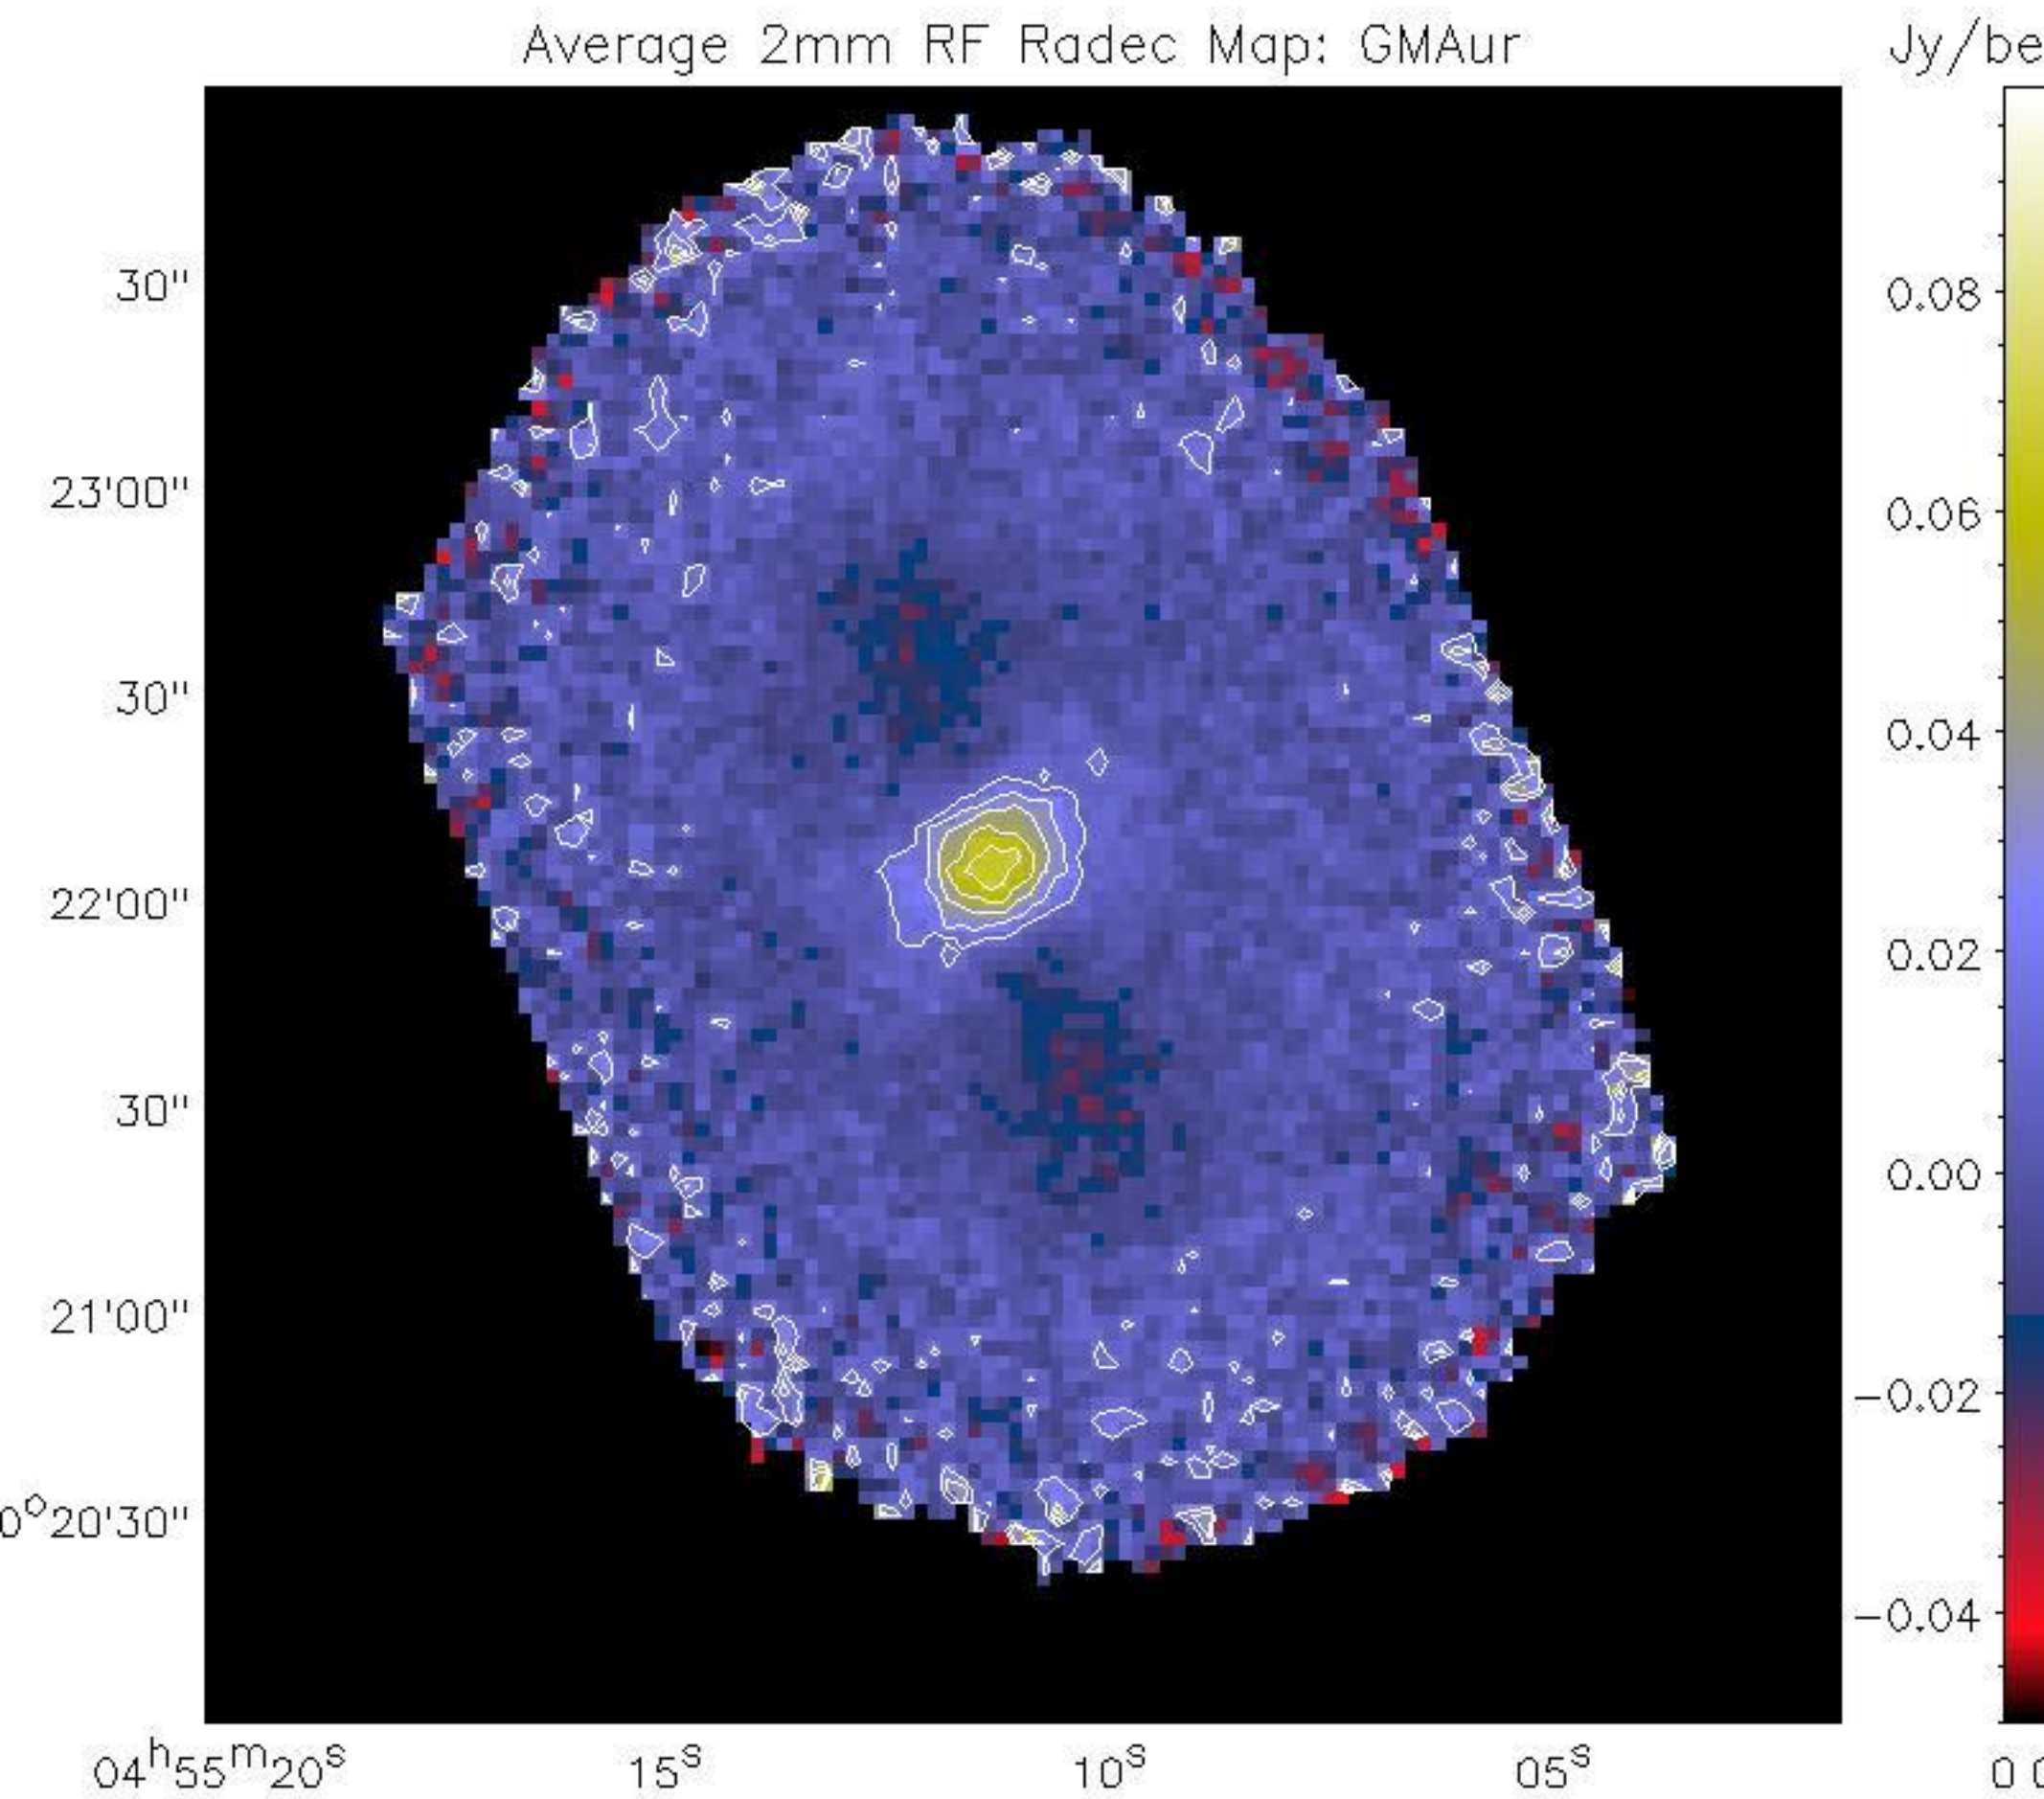

Average 2mm RF Azel Map: Uranus

Average 1mm RF Radecc Map: Crab

Average 1mm RF RadeC Map: GMAur

Average 2mm RF Radecc Map: Crab

Average 2mm RF RadeC Map: GMAur

Noise 1mm RF Azel Map: IRC10420

Noise 1mm RF Azel Map: IRC10420