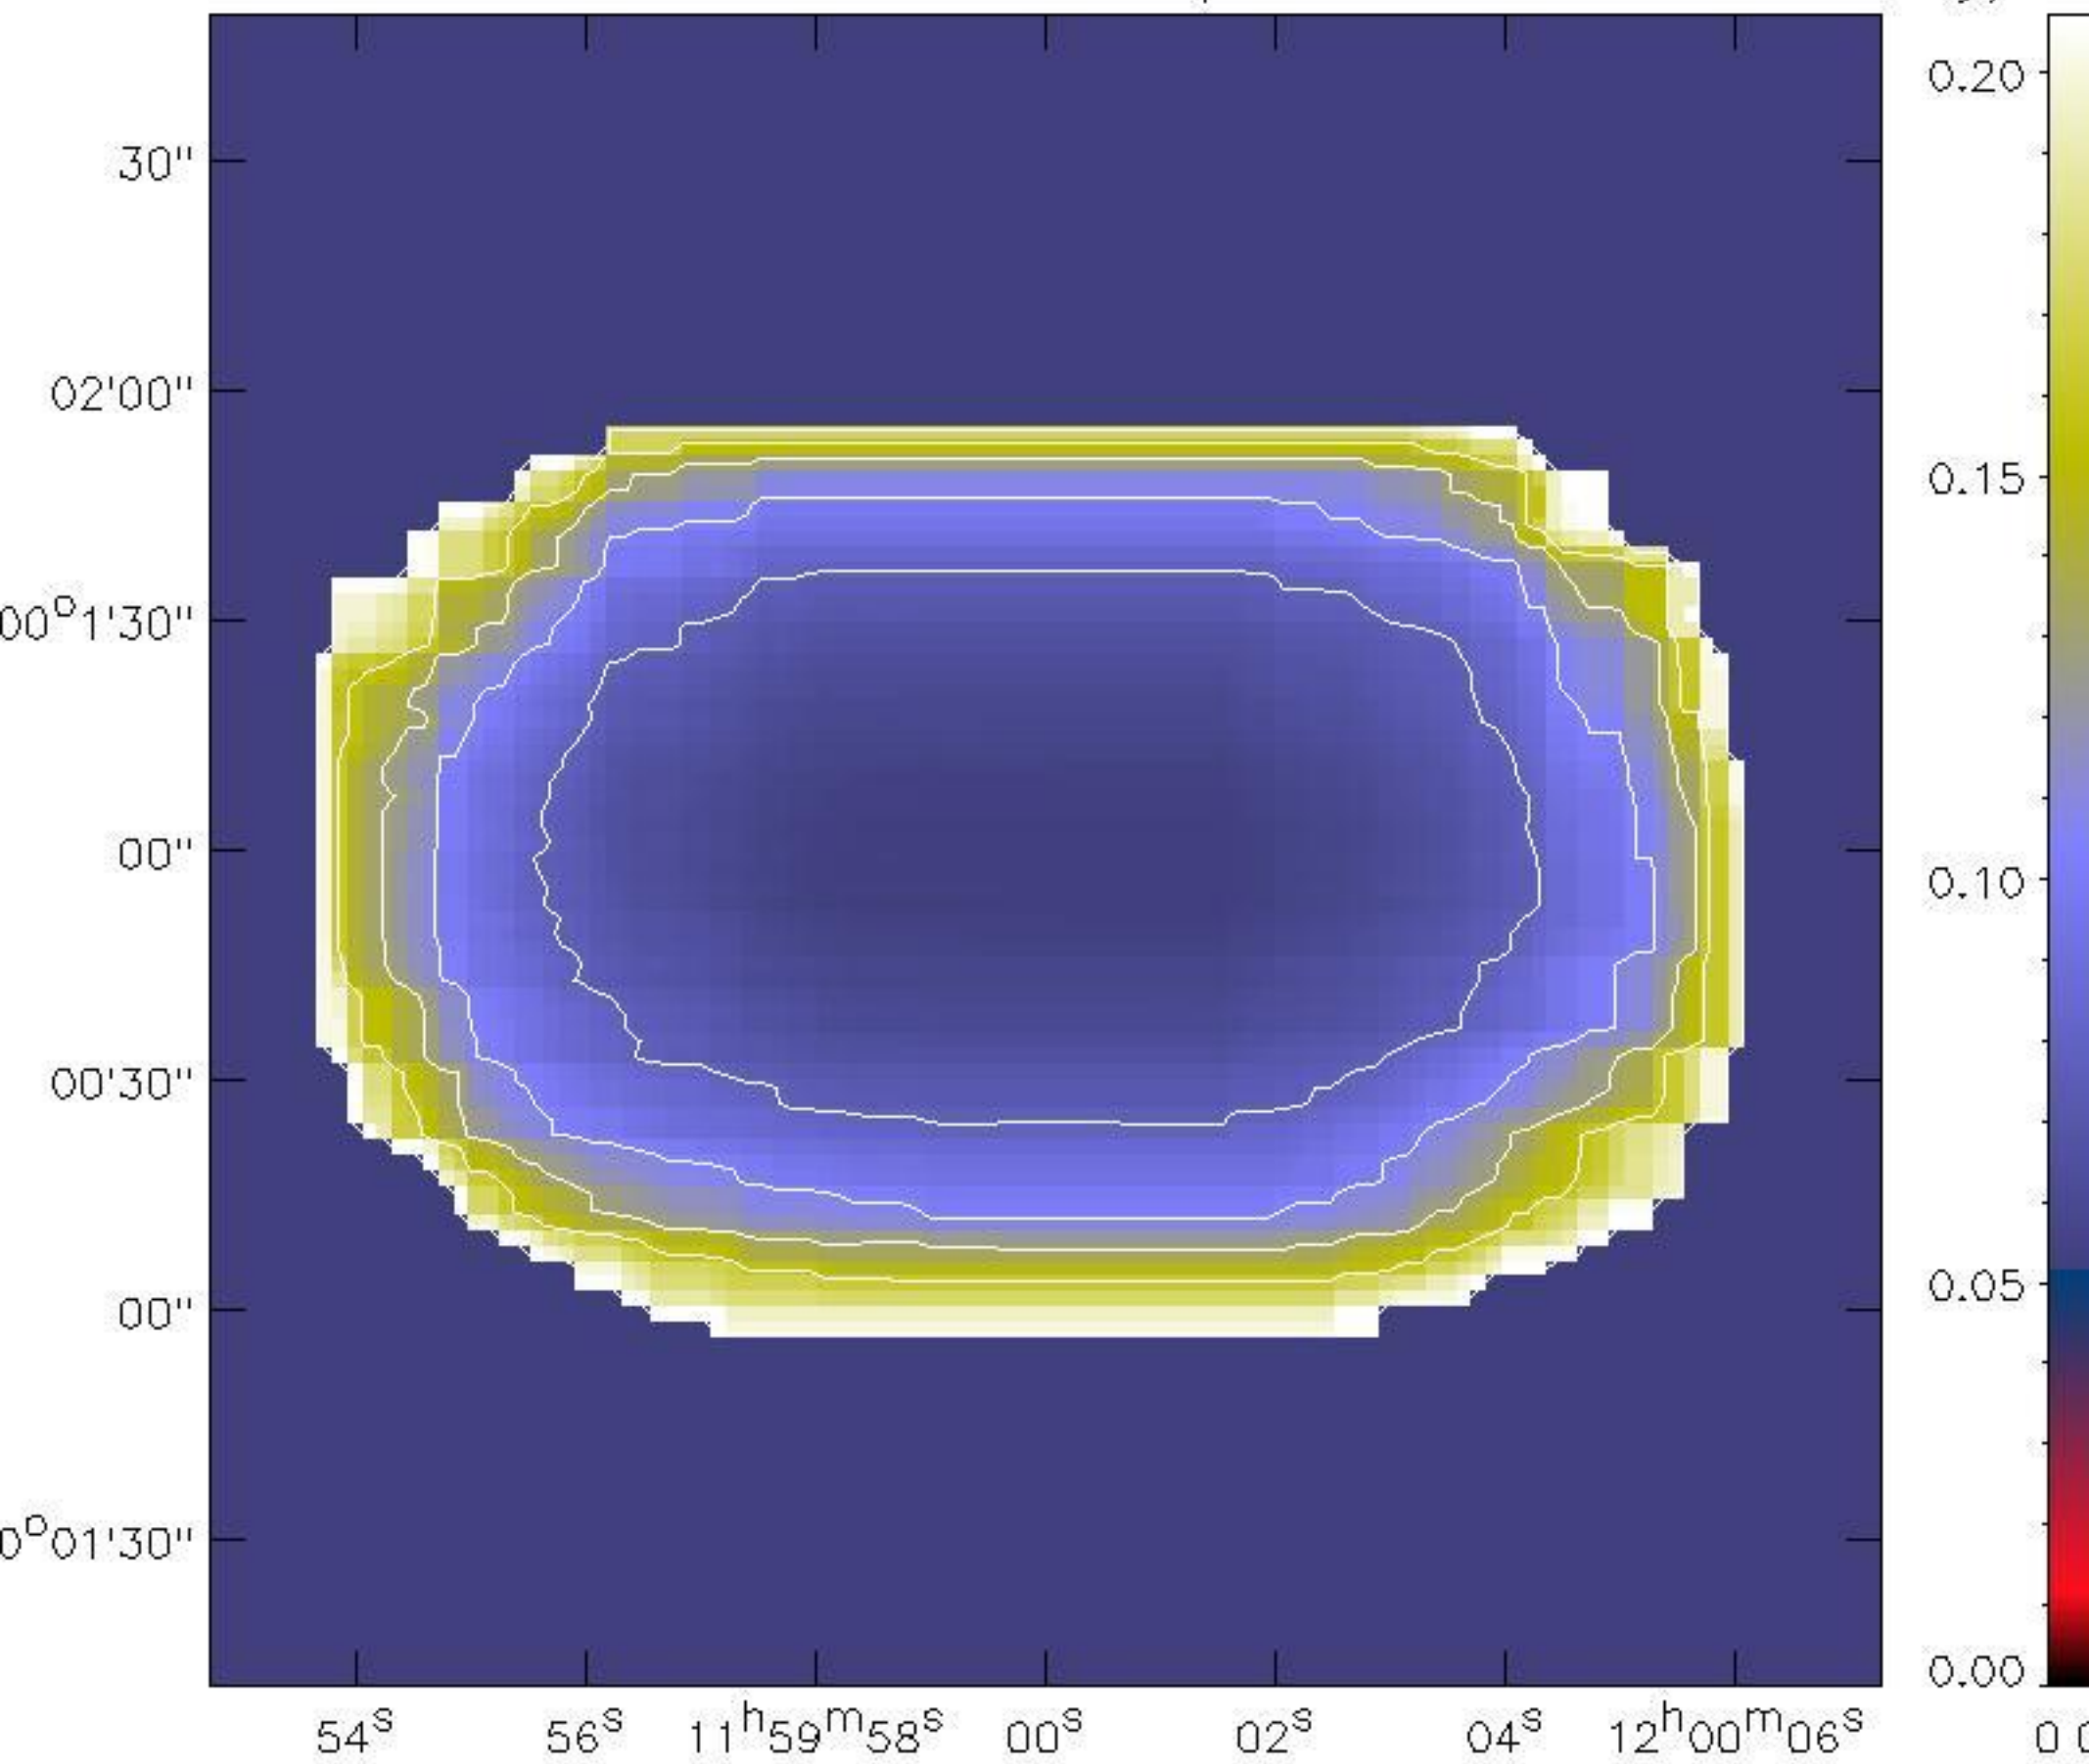

Average 2mm RF Azel Map: Uranus

Average 1mm RF Radecc Map: Crab

Average 1mm RF RadeC Map: GMAur

Average 2mm RF Radecc Map: Crab

Average 2mm RF RadeC Map: GMAur

Noise 1mm RF Azel Map: IRC10420

Noise 1mm RF Azel Map: IRC10420