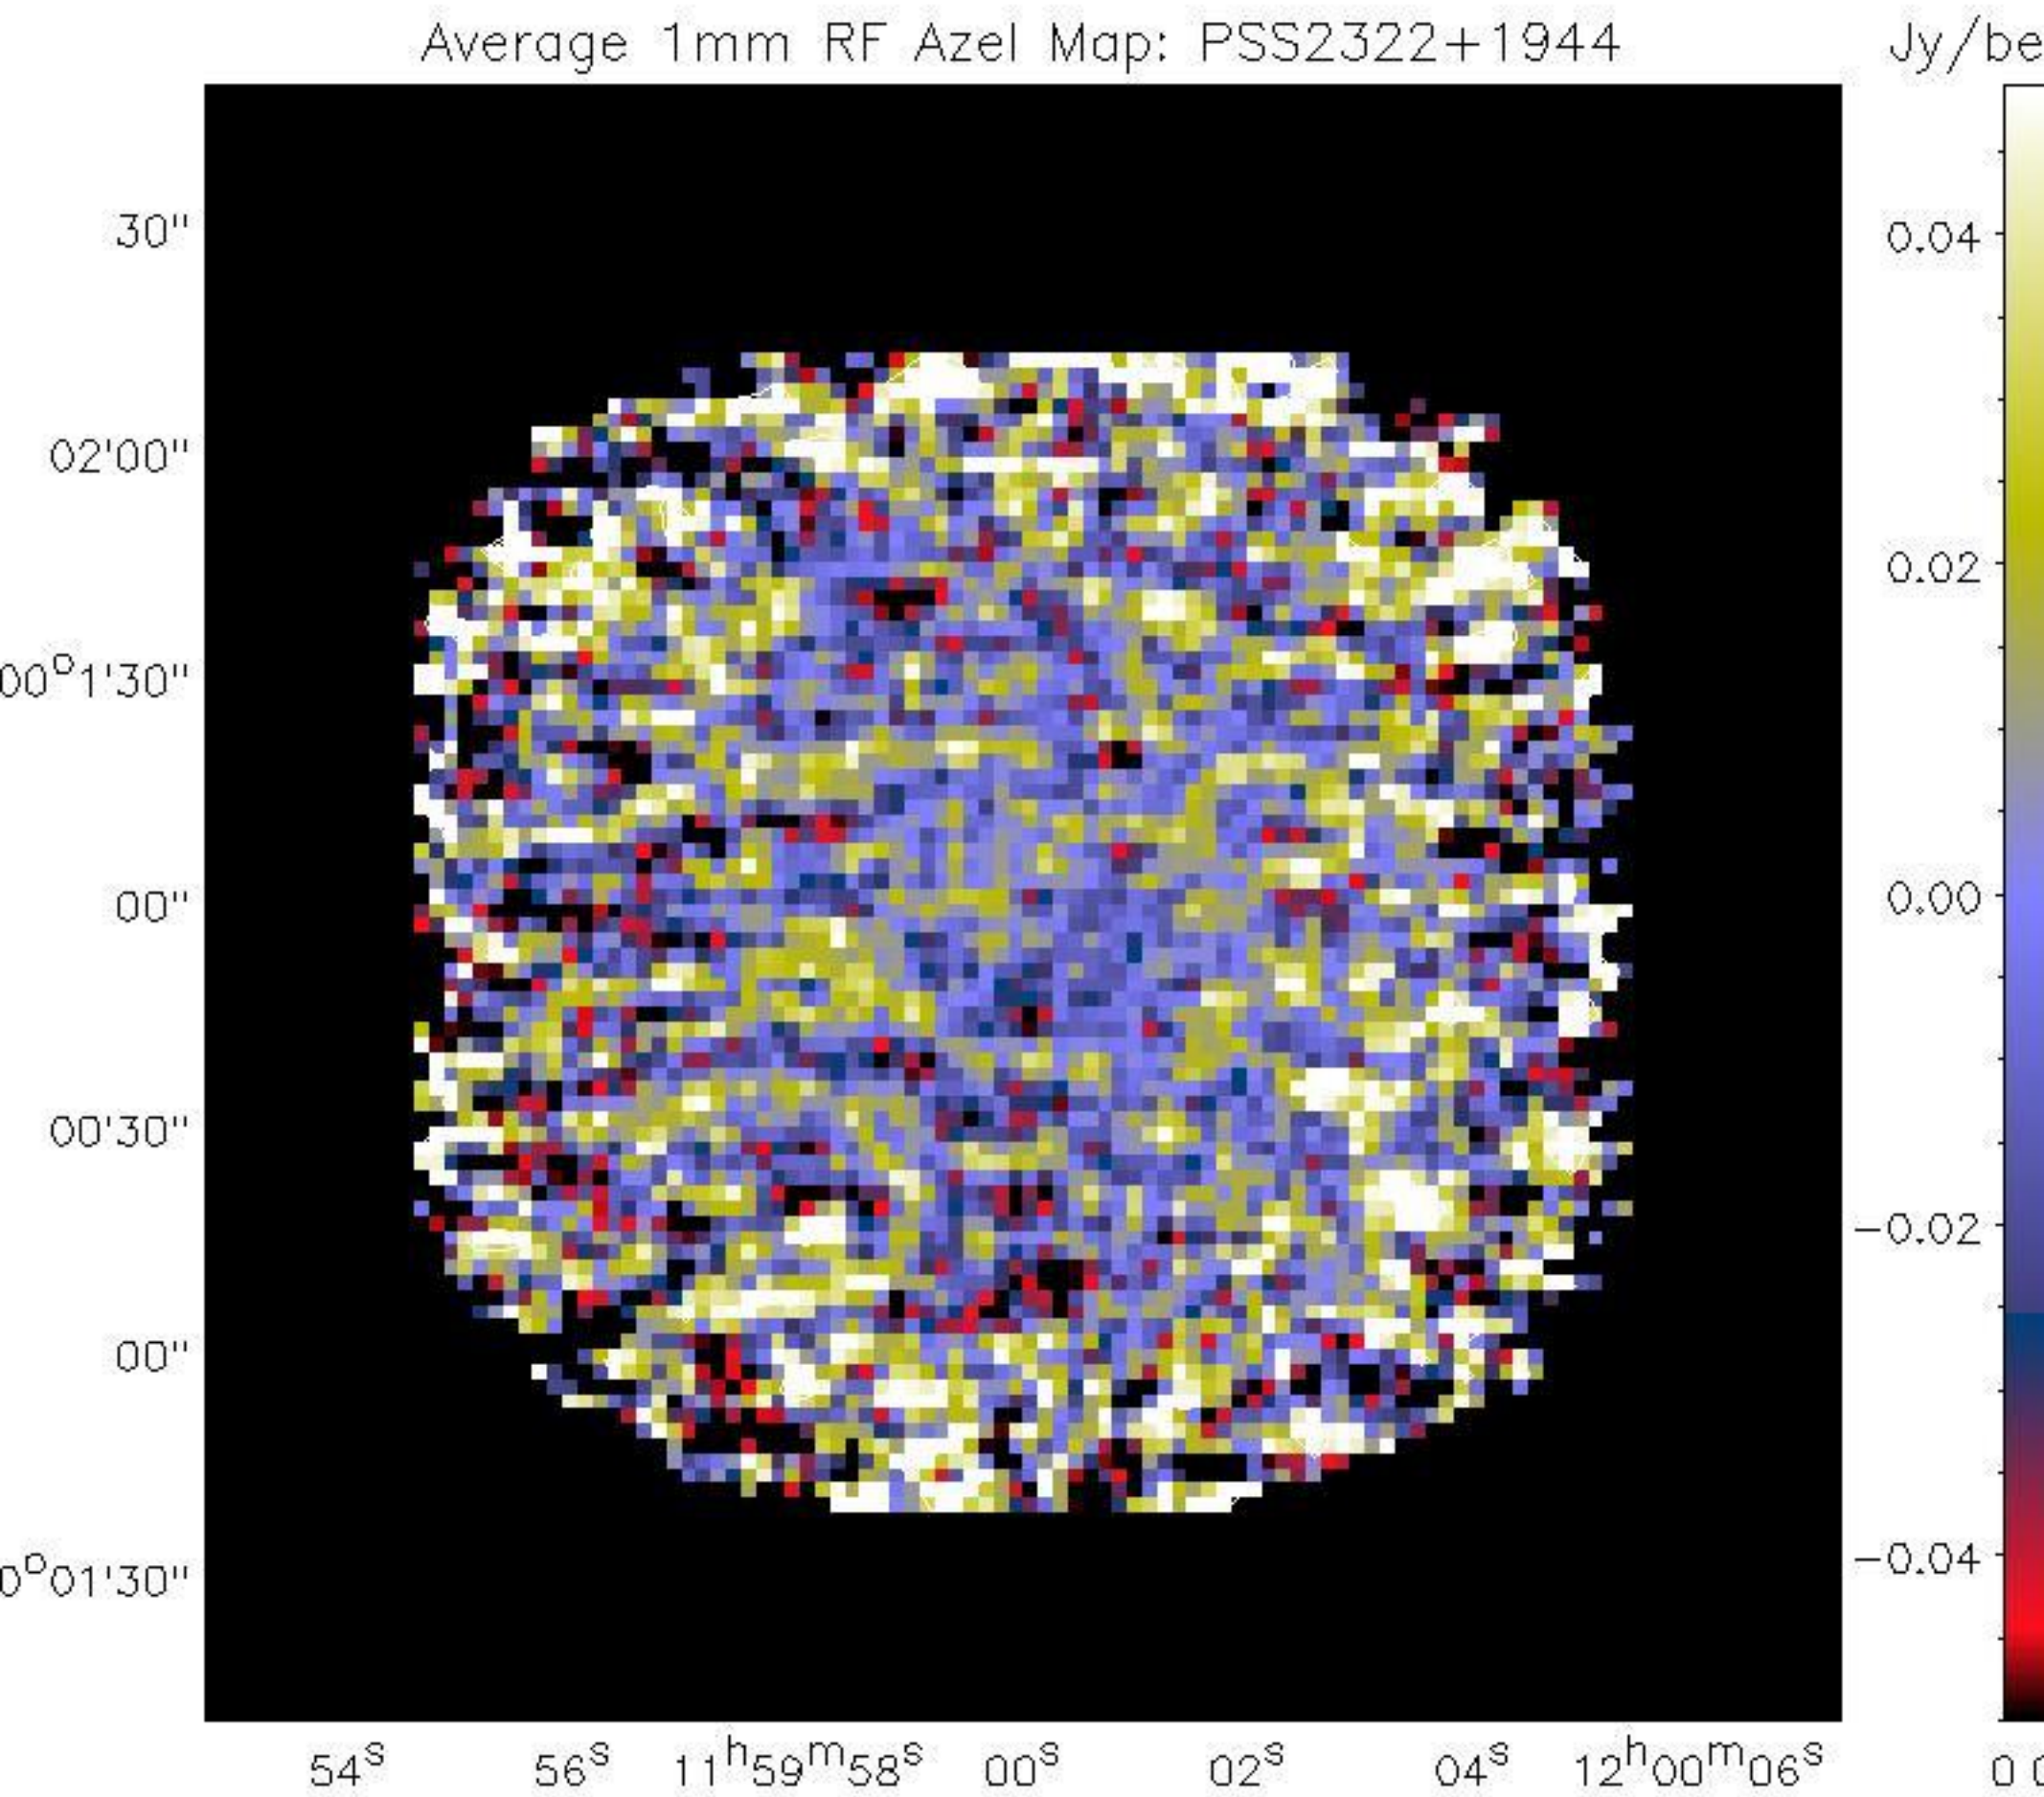

Average 1mm RF Azel Map: Uranus

Average 1mm RF Azel Map: PSS2322+1944