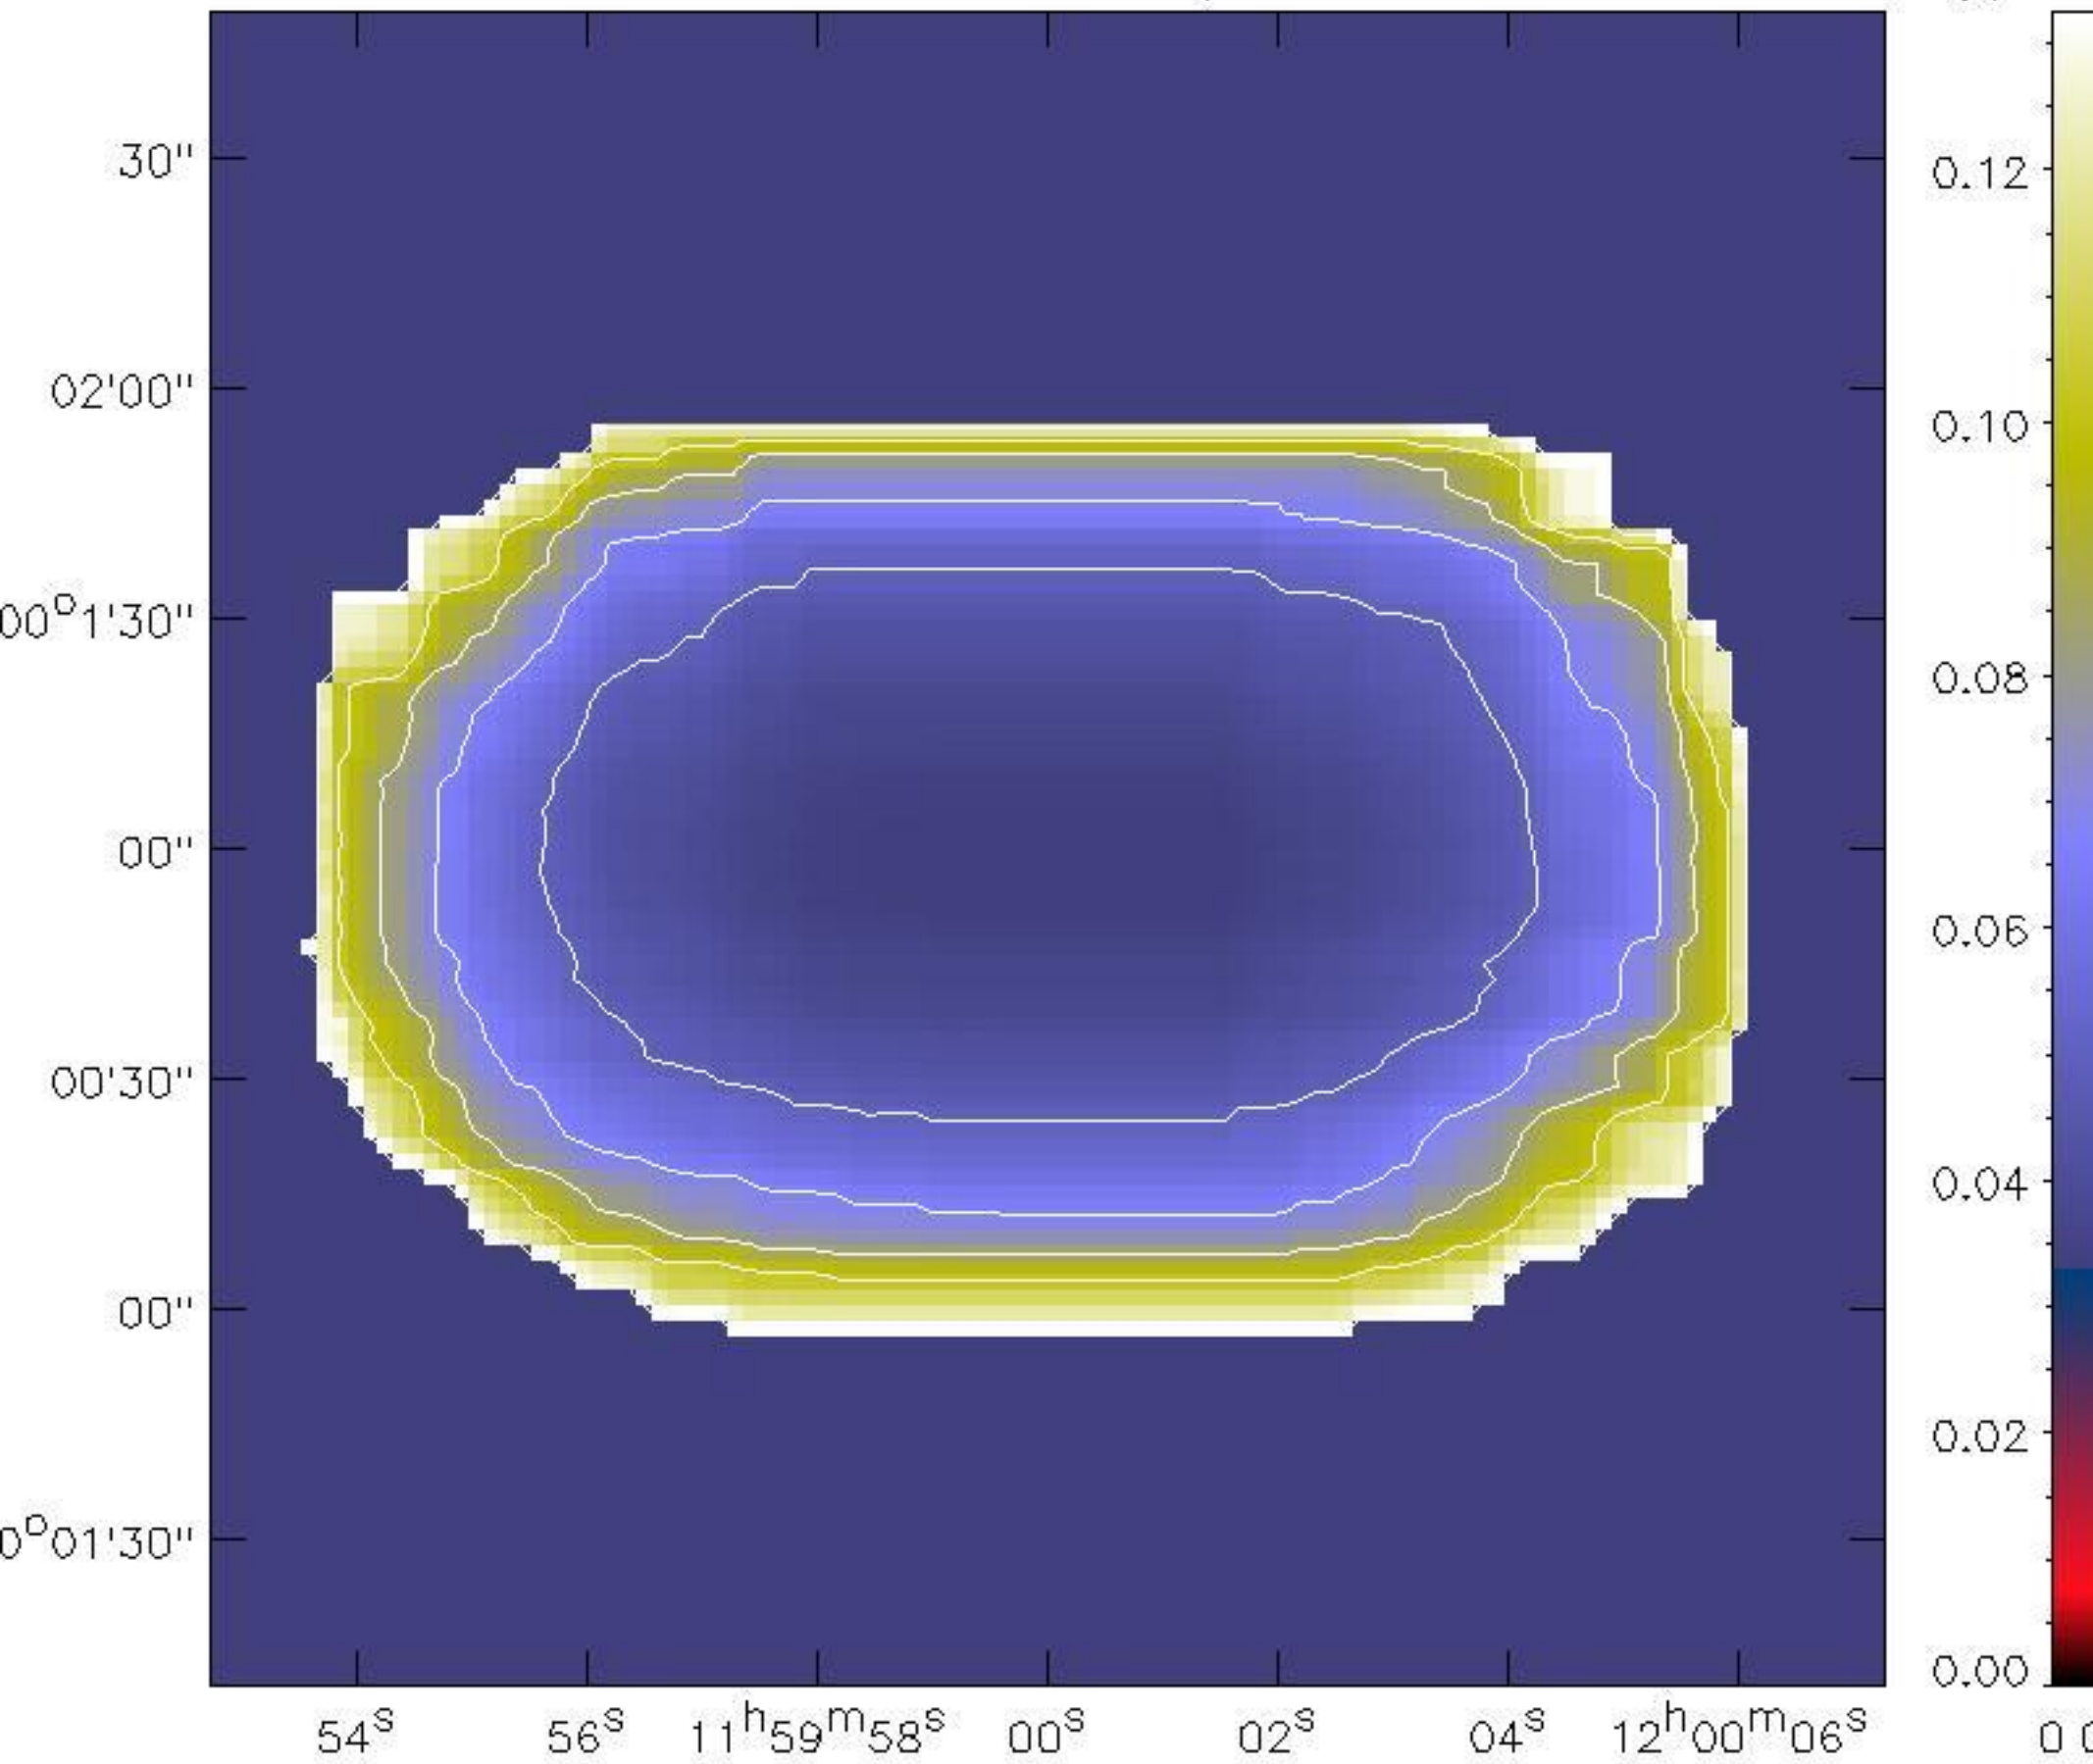

Noise 1mm RF Azel Map: MWC349

Noise 1mm RF Azel Map: IRC10420