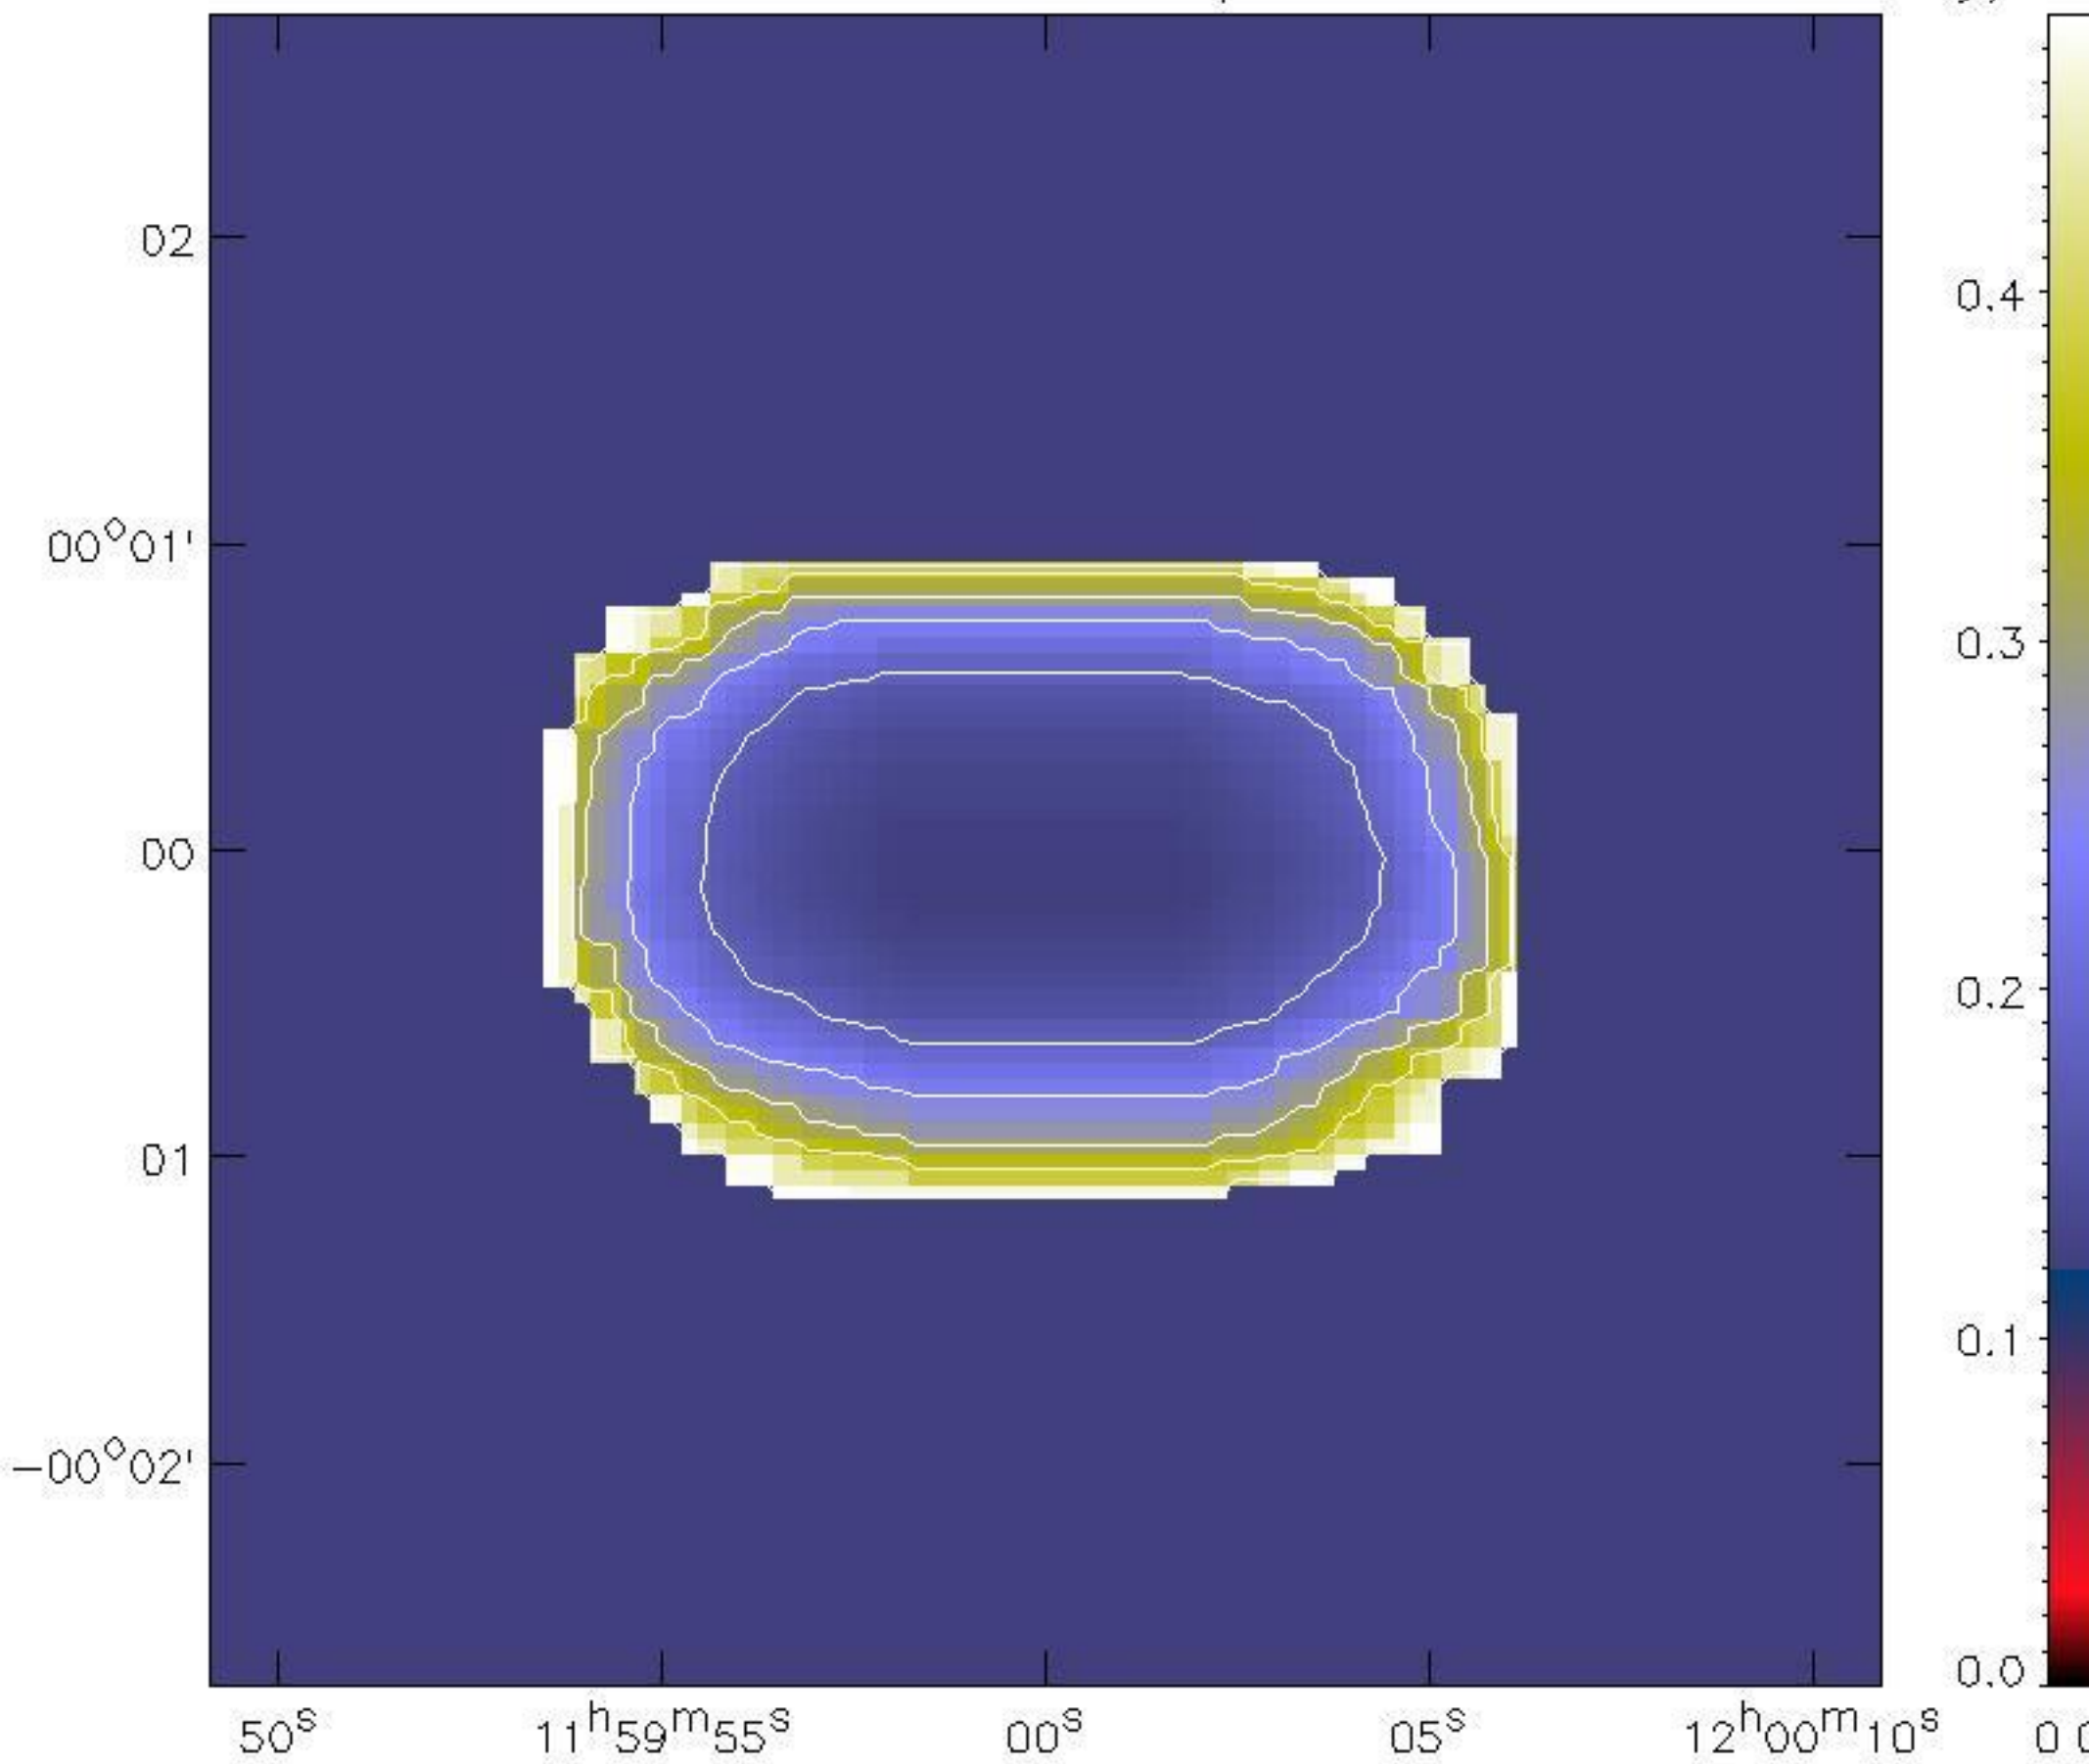

Noise 1mm RF Azel Map: Neptune

Noise 1mm RF Azel Map: MWC349