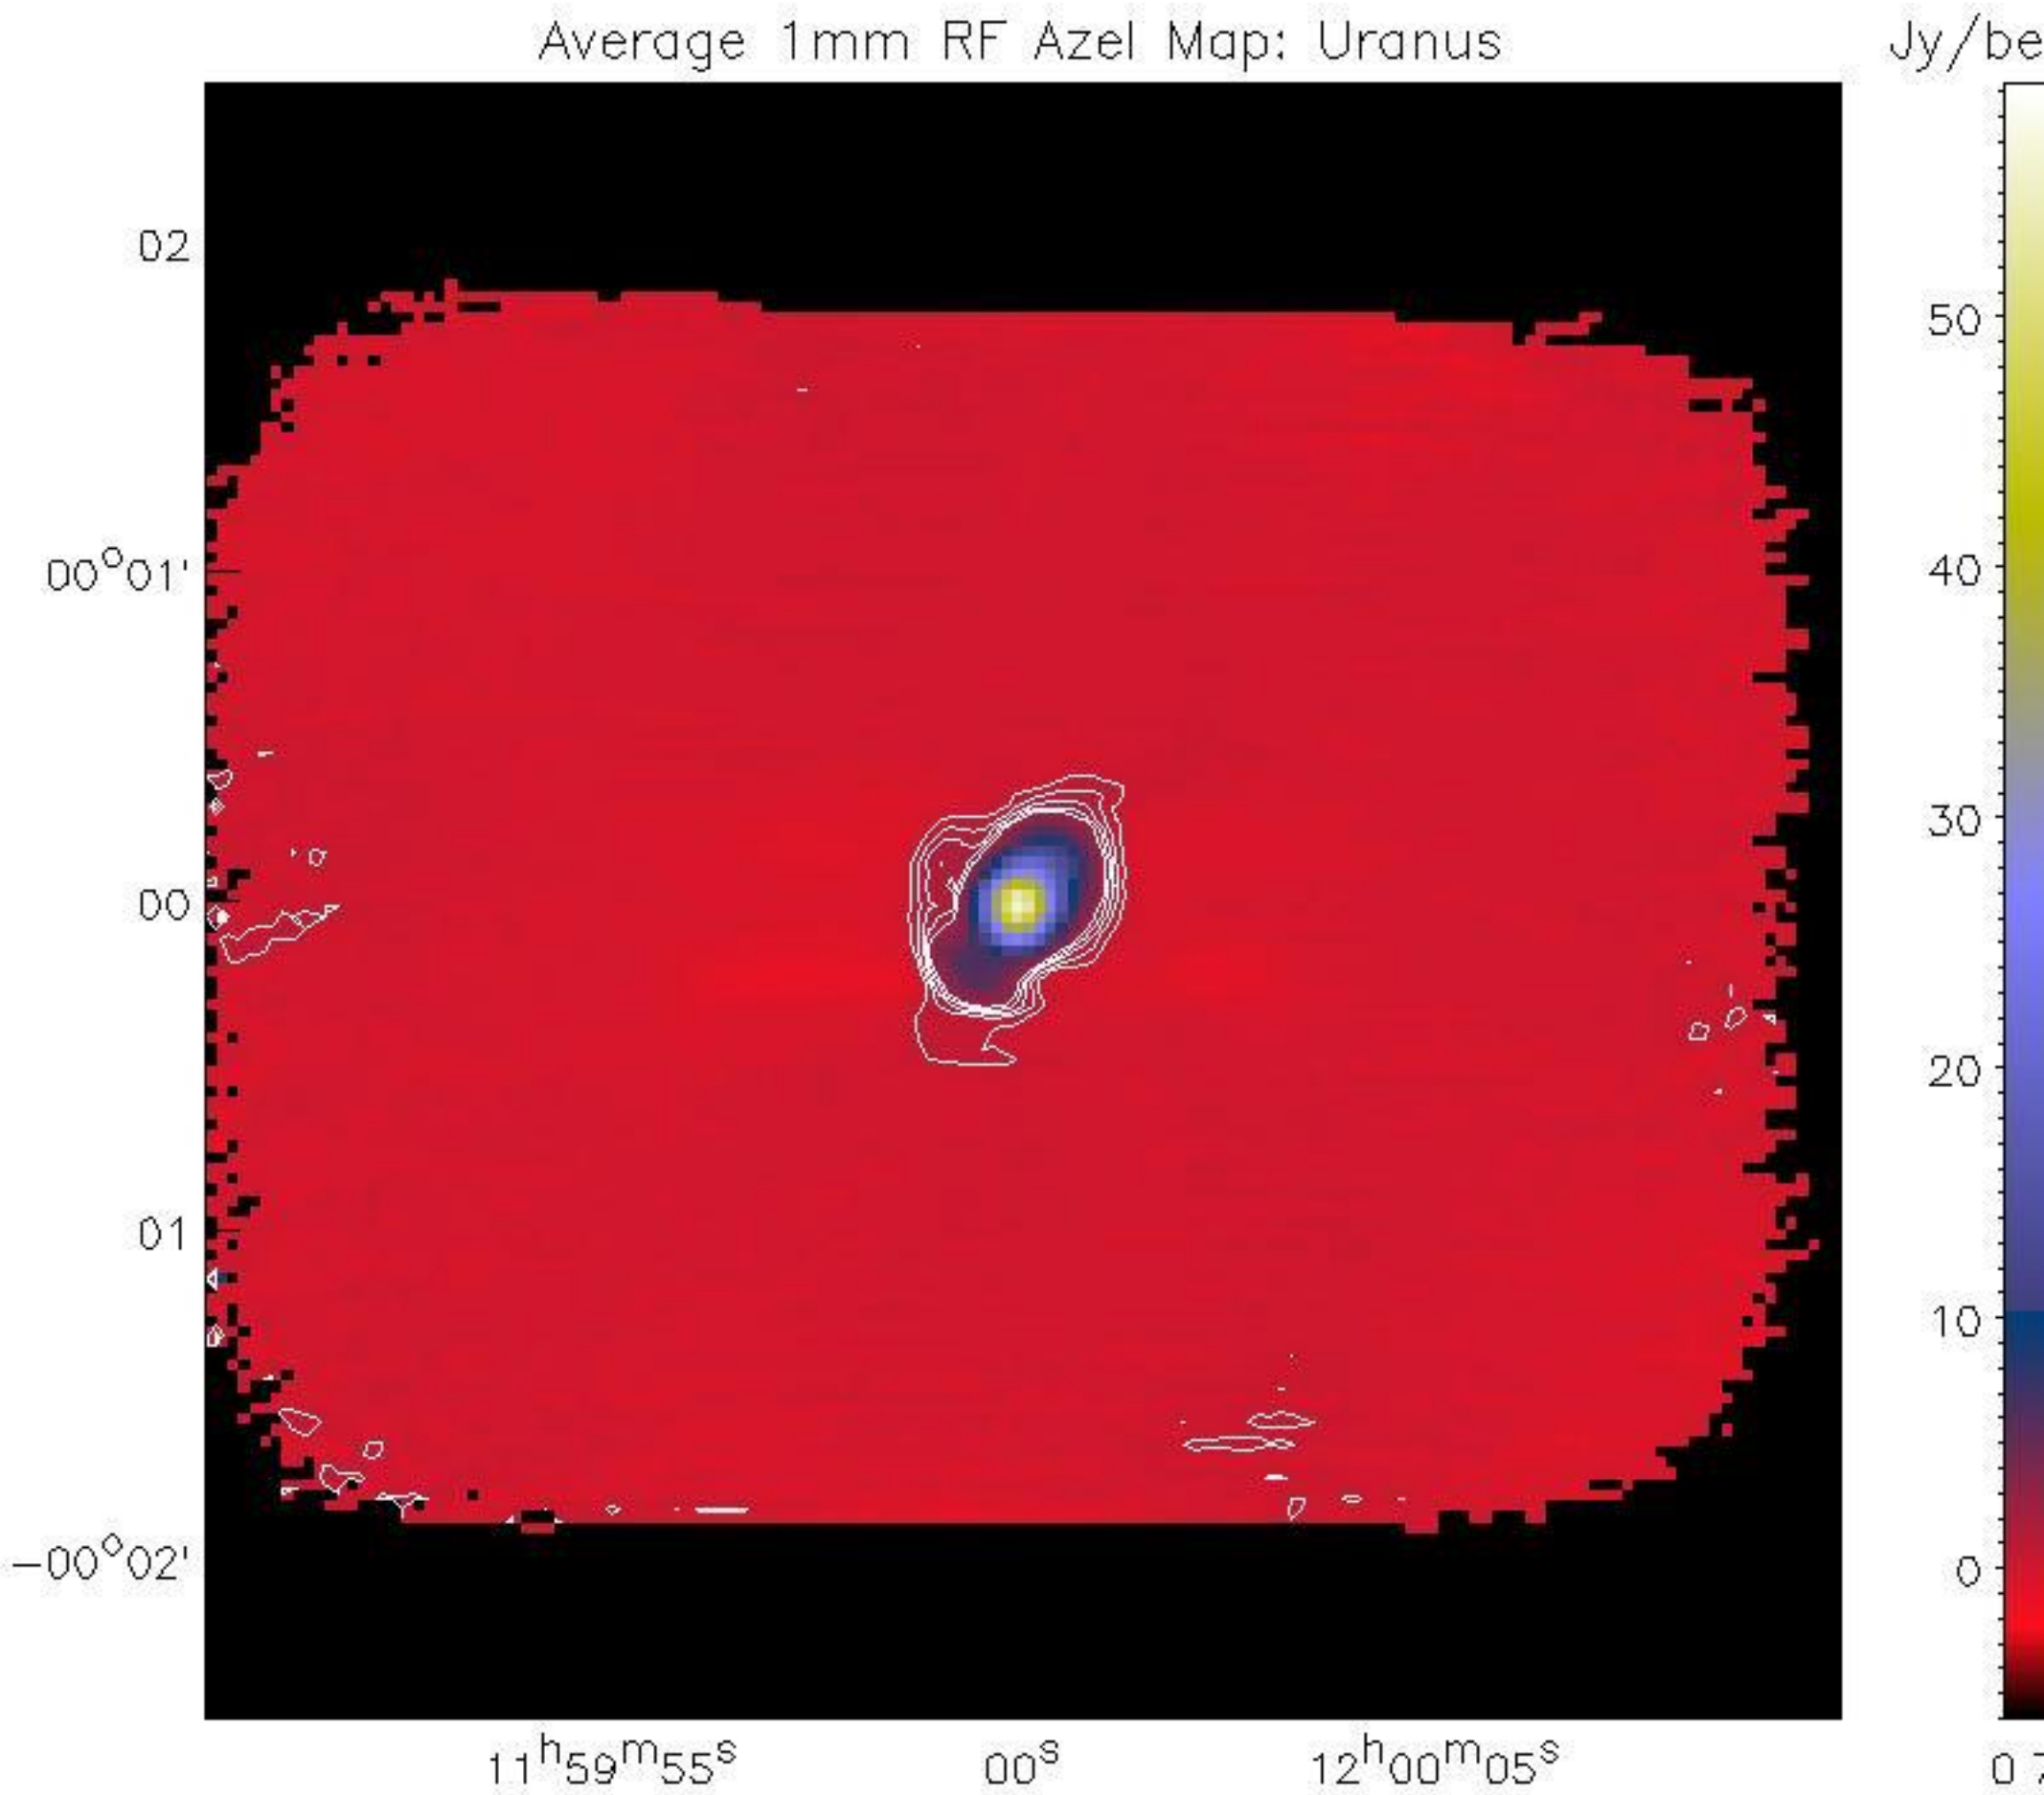

Average 1mm RF Azel Map: Neptune

Average 1mm RF Azel Map: PSS2322+1944

Average 1mm RF Azel Map: Uranus

Average 1mm RF Azel Map: Uranus

Average 2mm RF Azel Map: IRC10420

Average 2mm RF Azel Map: IRC10420

Average 2mm RF Azel Map: IRC10420

Average 2mm RF Azel Map: IRC10420

Average 2mm RF Azel Map: IRC10420

Average 2mm RF Azel Map: MWC349

Average 2mm RF Azel Map: MWC349

Average 2mm RF Azel Map: Neptune

Average 2mm RF Azel Map: PSS2322+1944

Average 2mm RF Azel Map: Uranus