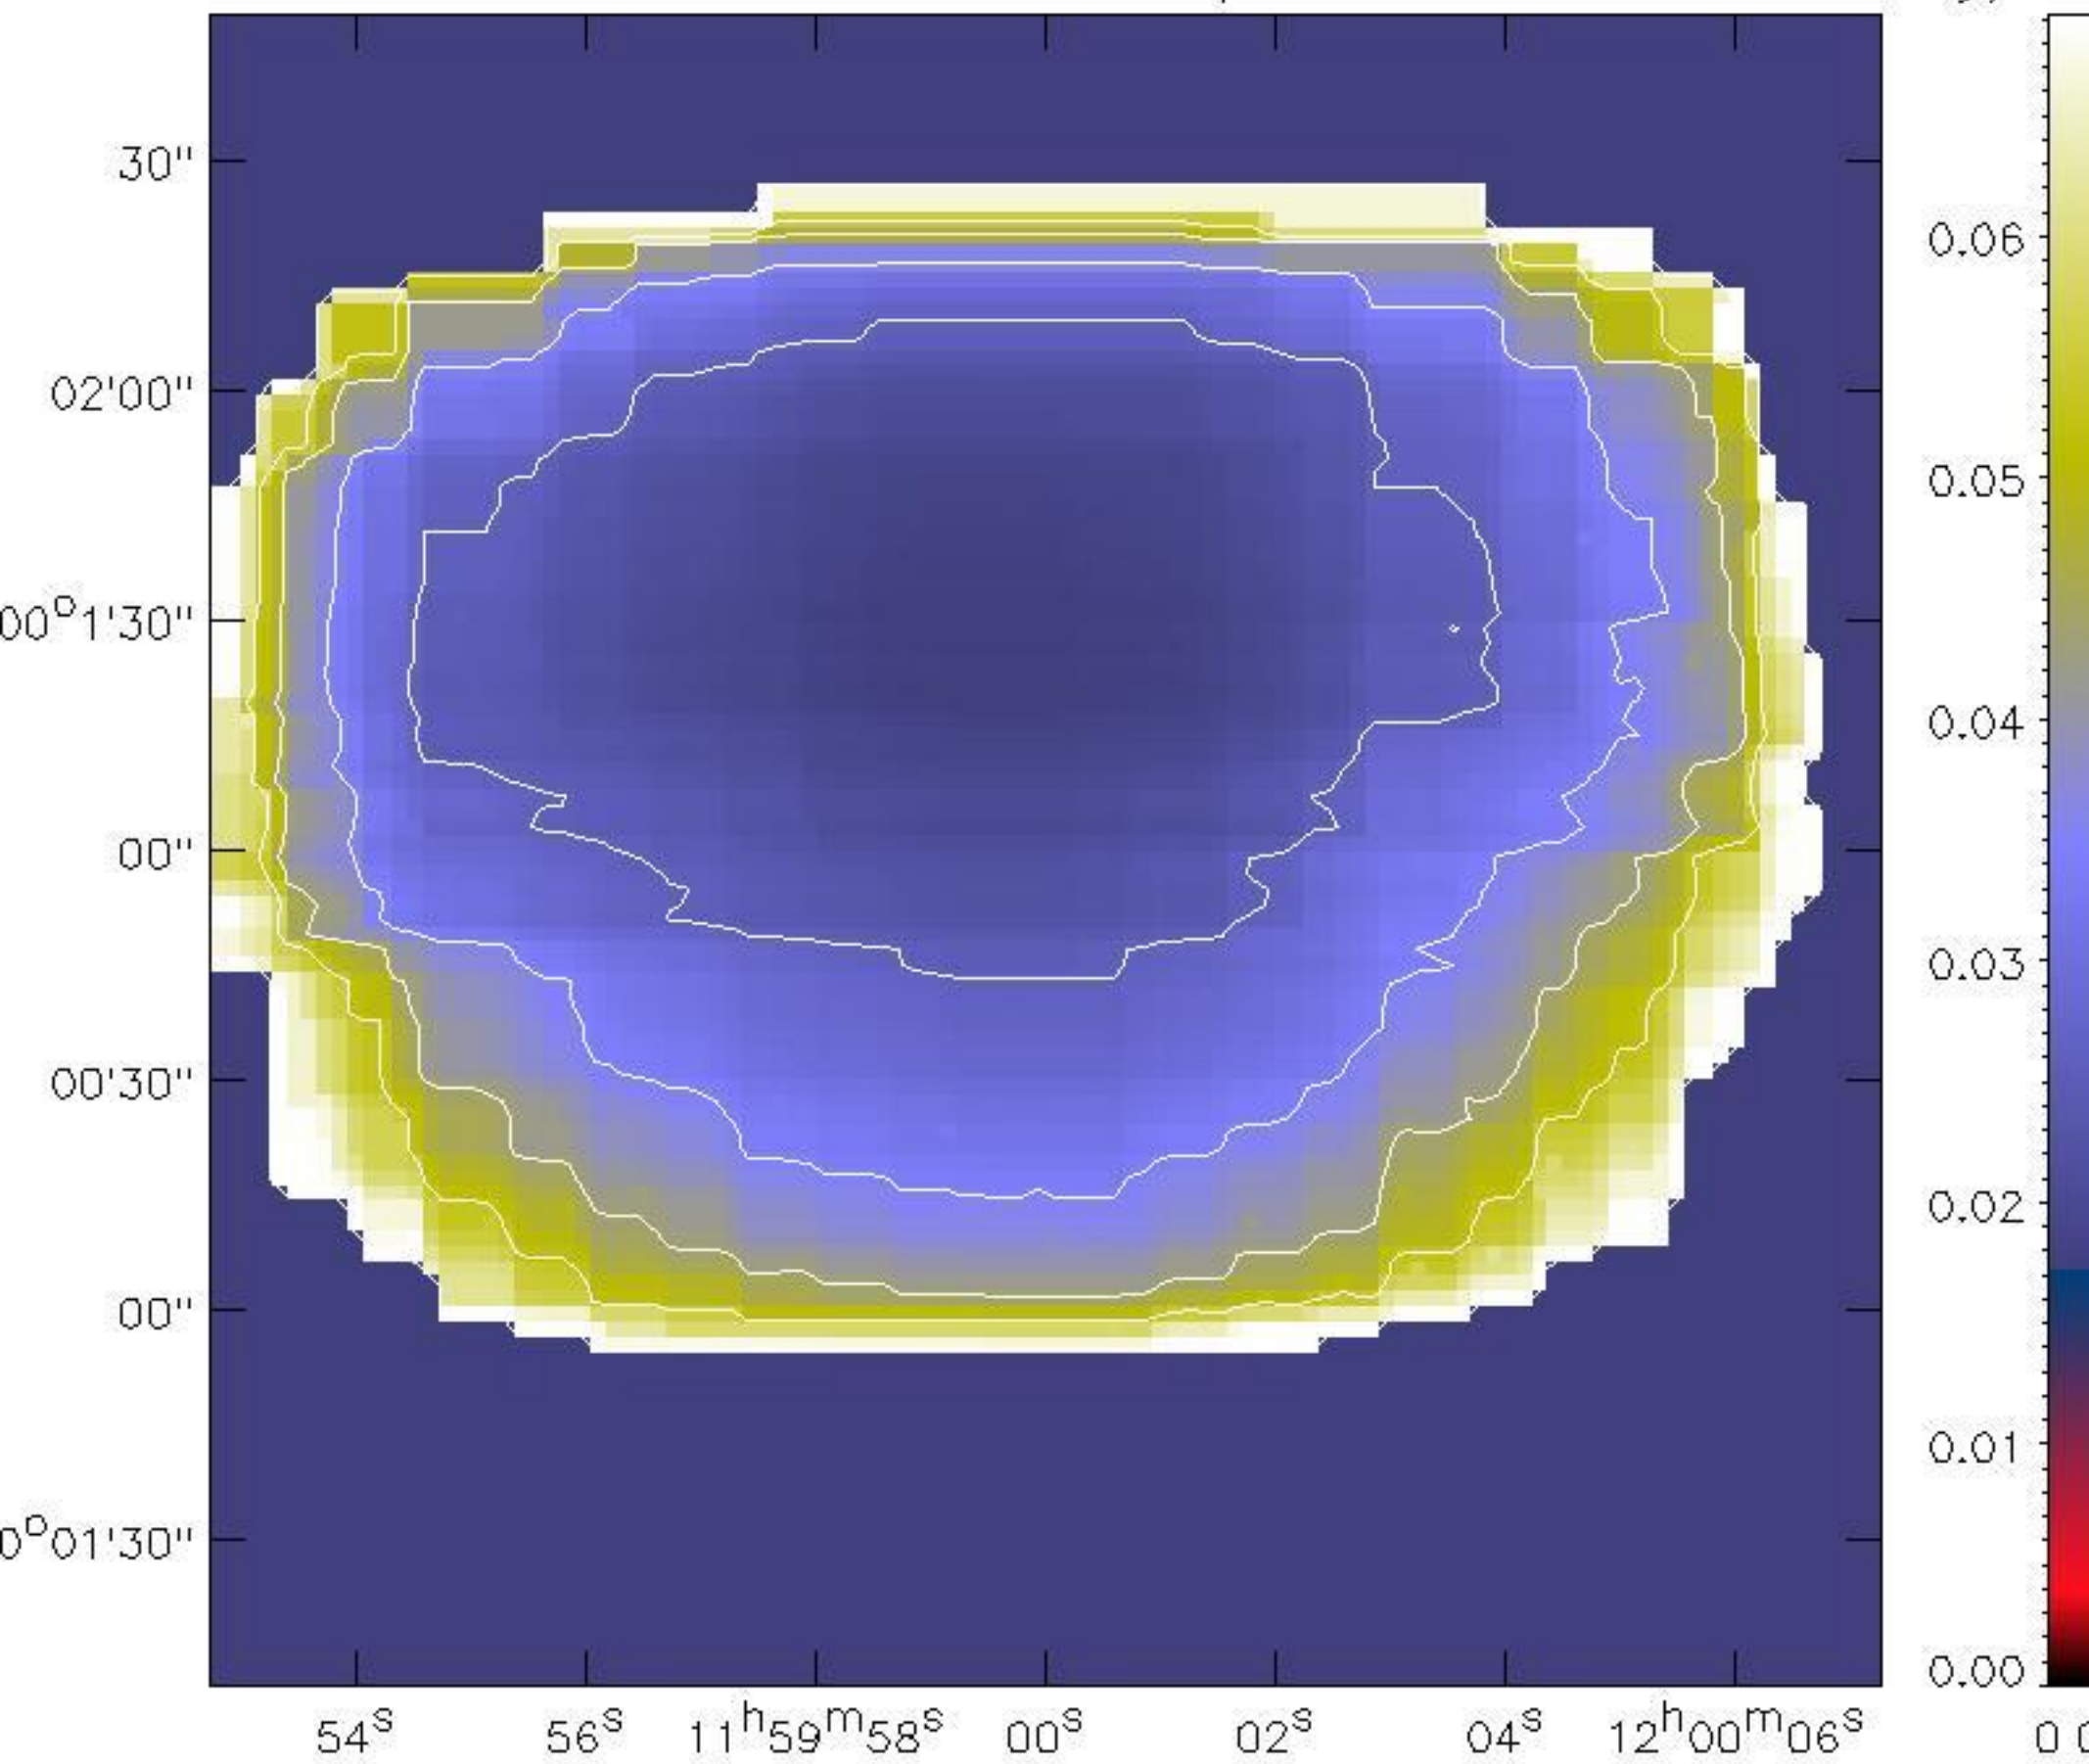

Noise RF 2mm Azel Map: MWC349