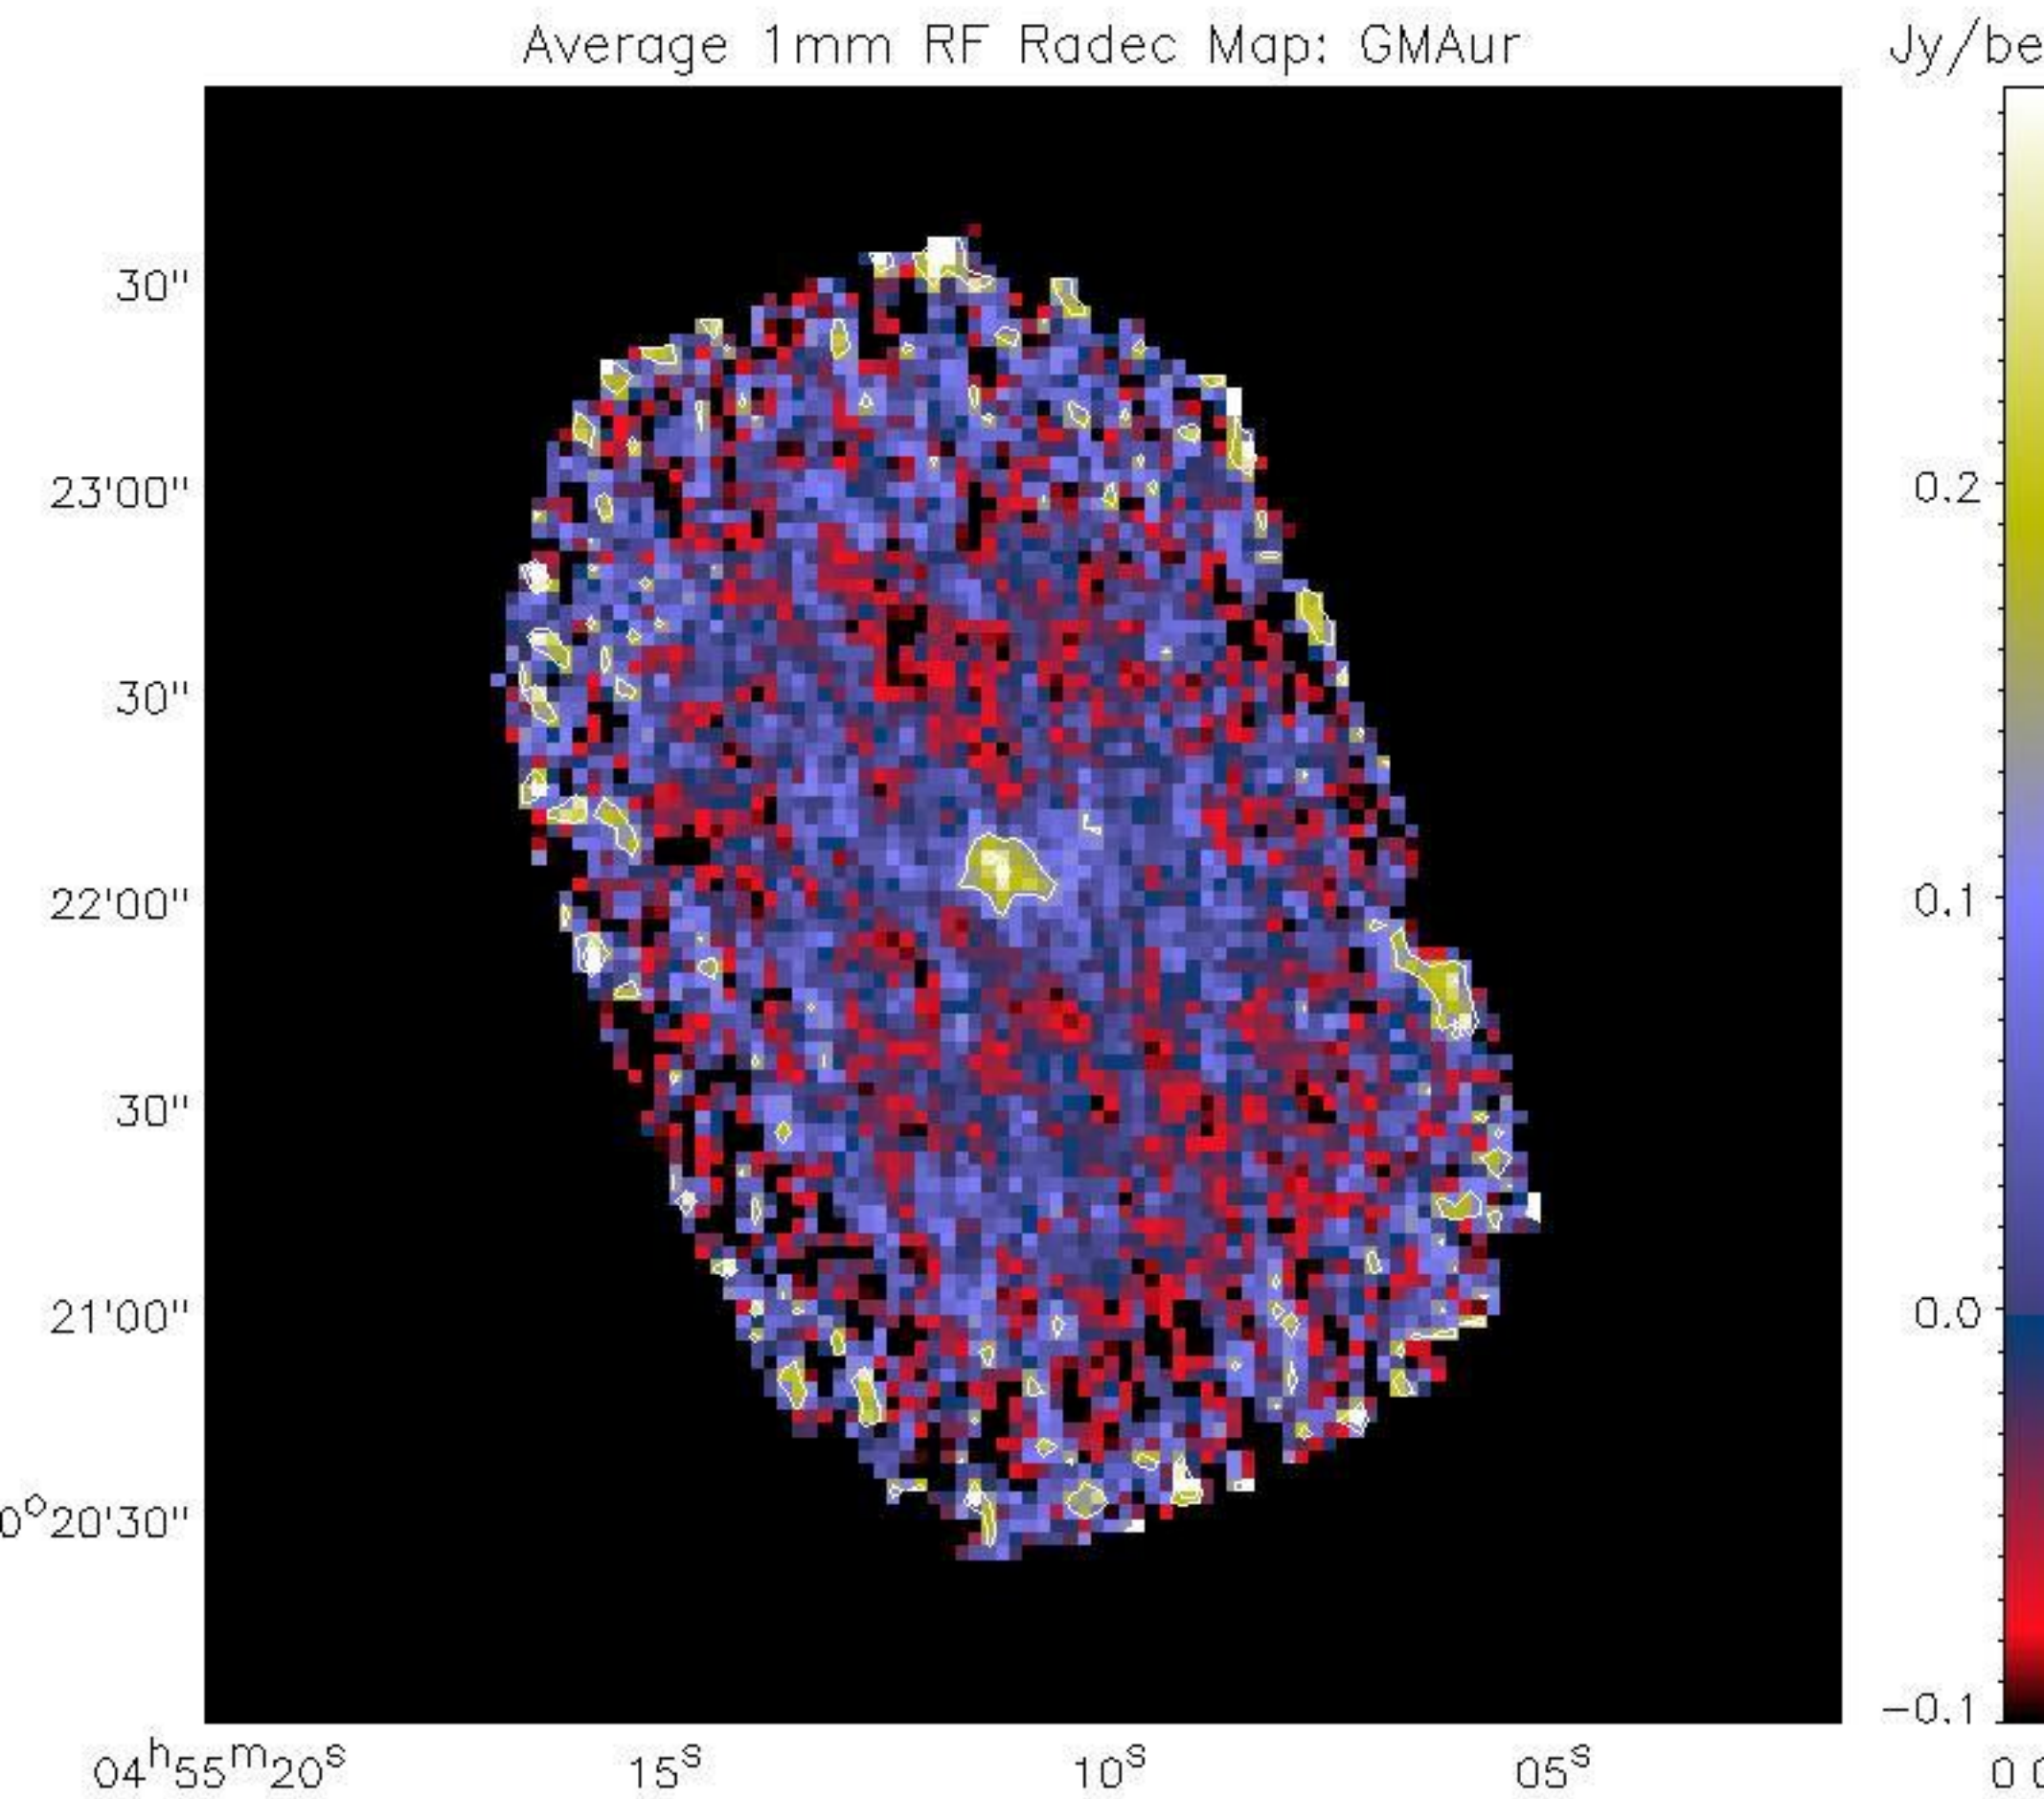

Average 2mm RF Azel Map: Uranus

Average 1mm RF Radecc Map: Crab

Average 1mm RF RadeC Map: GMAur

Average 2mm RF Radecc Map: Crab

Average 2mm RF RadeC Map: GMAur

Noise 1mm RF Azel Map: IRC10420

Noise 1mm RF Azel Map: IRC10420