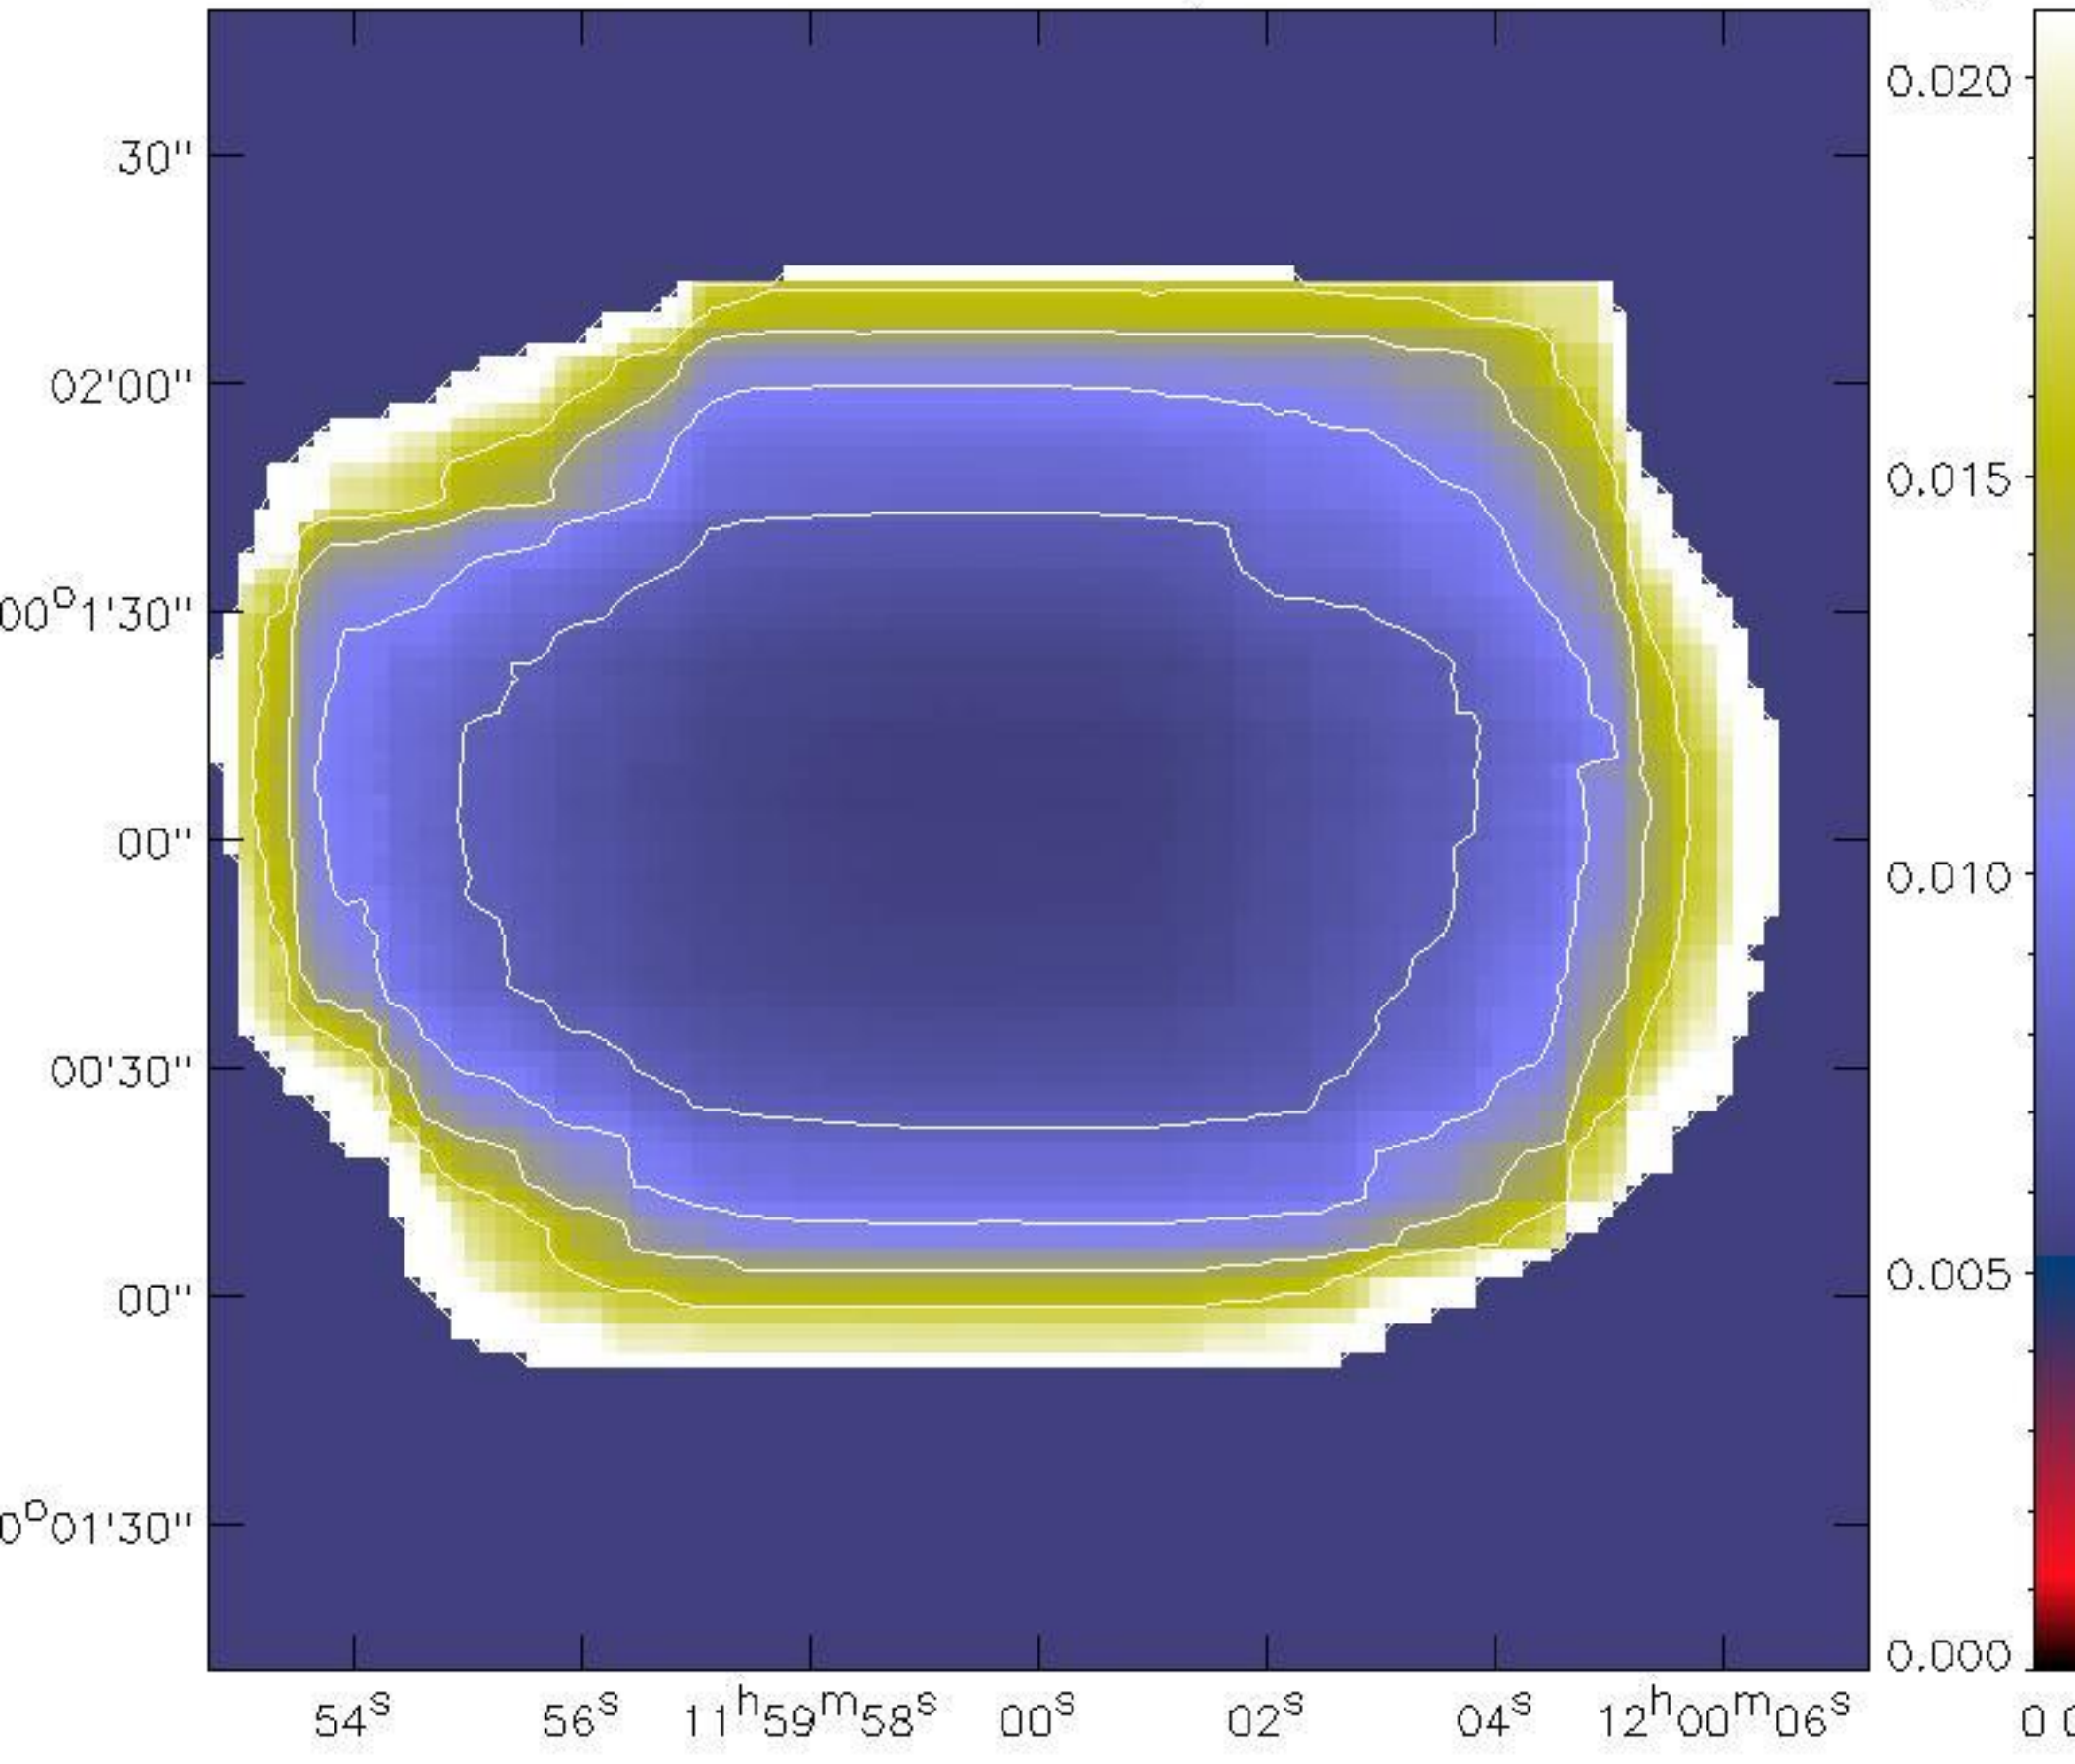

Noise 1mm RF Azel Map: Uranus

Noise 1mm RF Azel Map: Uranus

Noise RF 2mm Azel Map: IRC10420

Noise RF 2mm Azel Map: IRC10420

Noise RF 2mm Azel Map: IRC10420

Noise RF 2mm Azel Map: IRC10420

Noise RF 2mm Azel Map: IRC10420