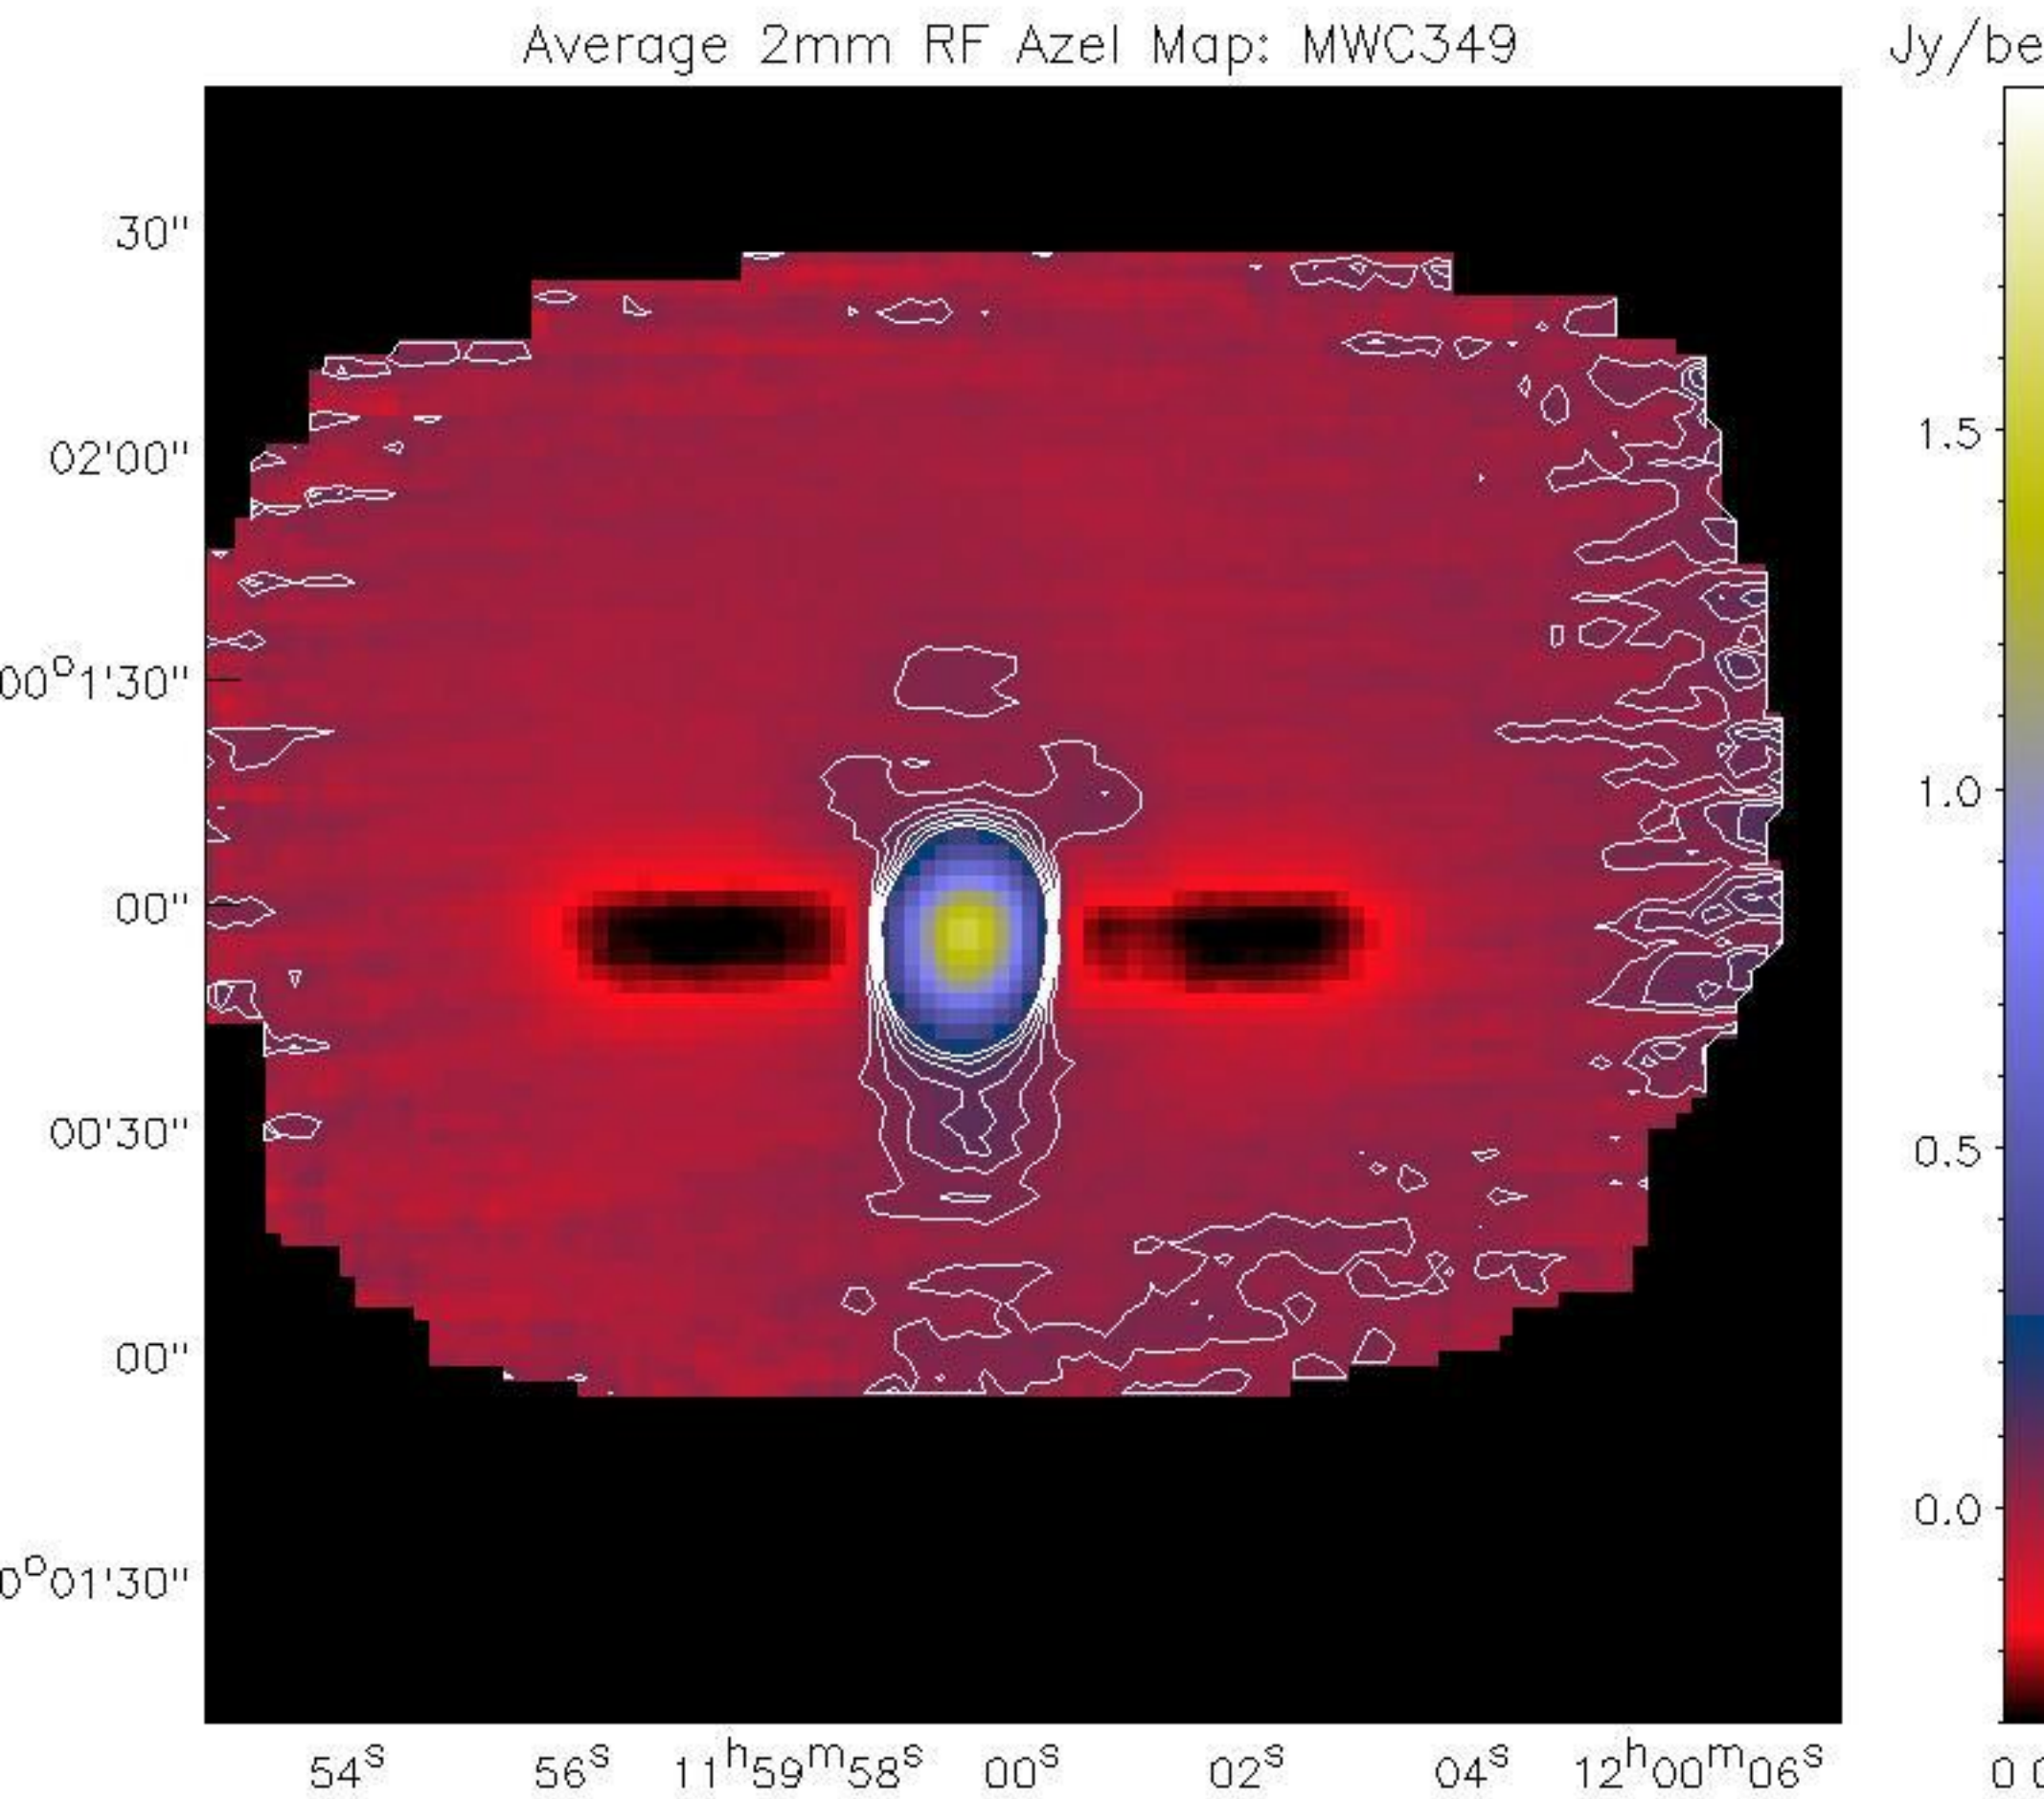

Average 2mm RF Azel Map: IRC10420

Average 2mm RF Azel Map: IRC10420

Average 2mm RF Azel Map: MWC349

Average 2mm RF Azel Map: MWC349

Average 2mm RF Azel Map: Neptune

Average 2mm RF Azel Map: PSS2322+1944

Average 2mm RF Azel Map: Uranus