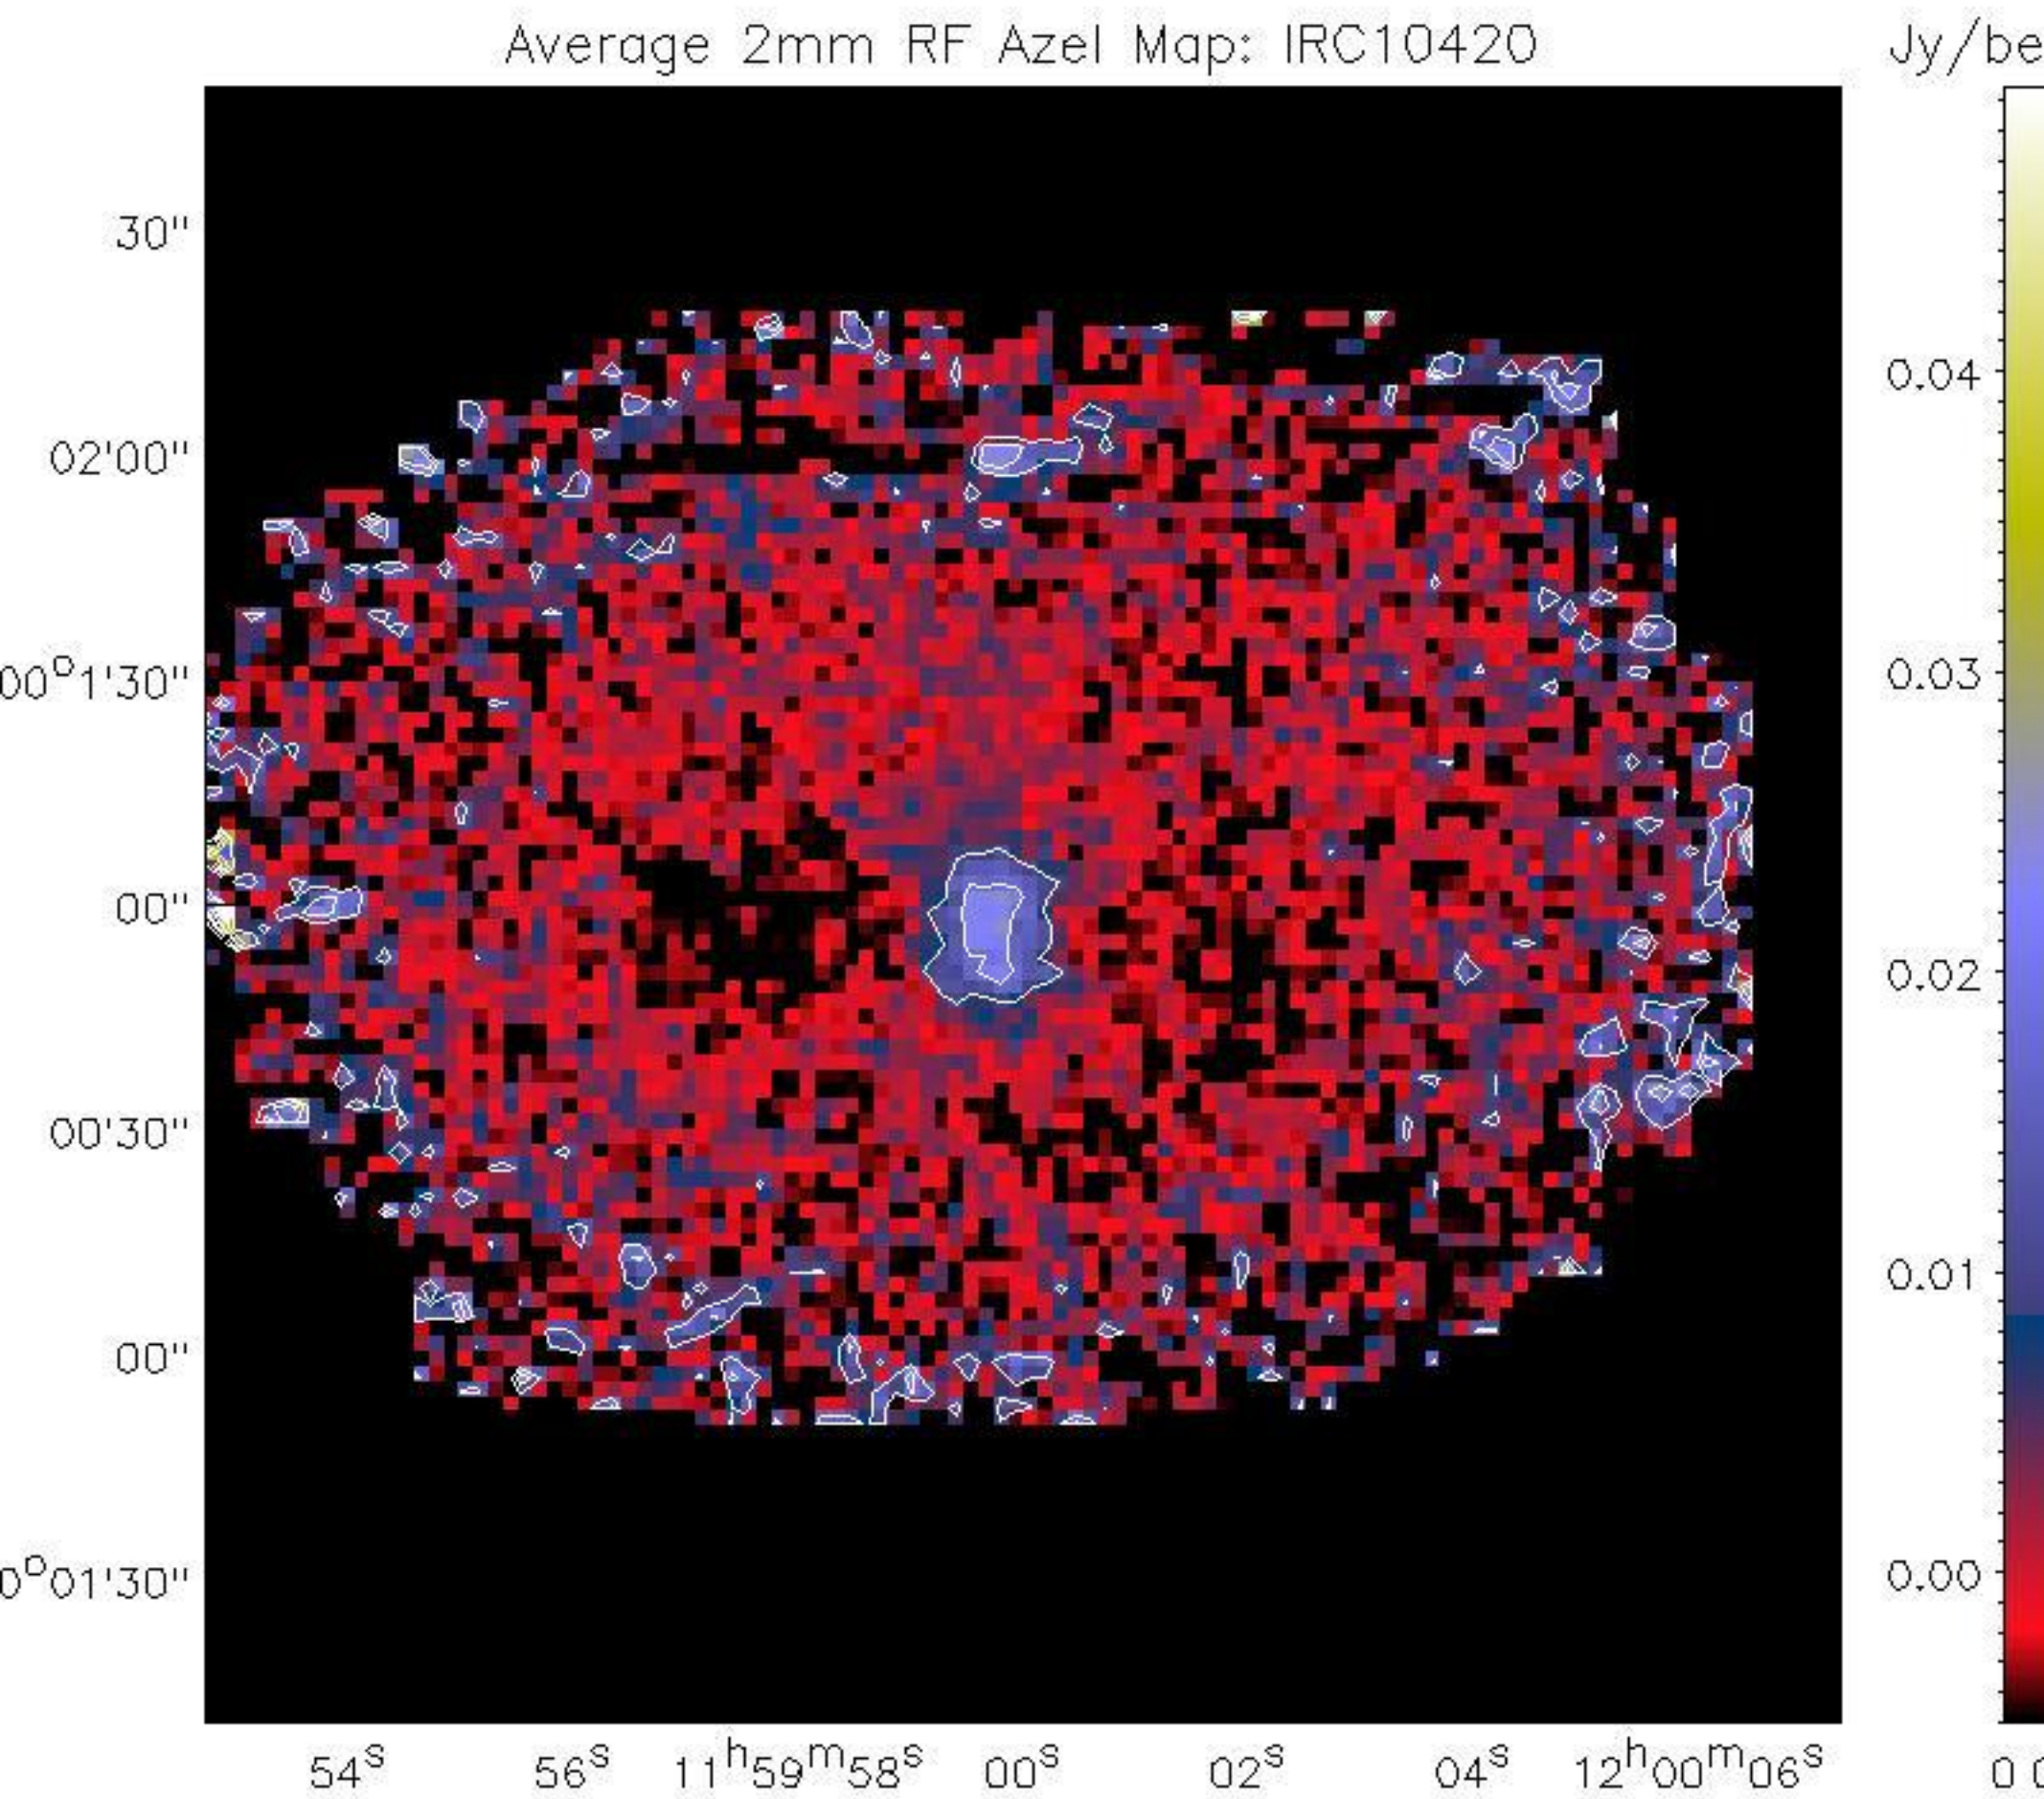

Average 1mm RF Azel Map: Neptune

Average 1mm RF Azel Map: PSS2322+1944

Average 1mm RF Azel Map: Uranus

Average 1mm RF Azel Map: Uranus

Average 2mm RF Azel Map: IRC10420

Average 2mm RF Azel Map: IRC10420

Average 2mm RF Azel Map: IRC10420

Average 2mm RF Azel Map: IRC10420

Average 2mm RF Azel Map: IRC10420

Average 2mm RF Azel Map: MWC349

Average 2mm RF Azel Map: MWC349

Average 2mm RF Azel Map: Neptune

Average 2mm RF Azel Map: PSS2322+1944

Average 2mm RF Azel Map: Uranus

Average 2mm RF Azel Map: Uranus

Average 1mm RF Radecc Map: Crab

Average 1mm RF RadeC Map: GMAur

Average 2mm RF Radecc Map: Crab

Average 2mm RF RadeC Map: GMAur

Noise 1mm RF Azel Map: IRC10420

Noise 1mm RF Azel Map: IRC10420