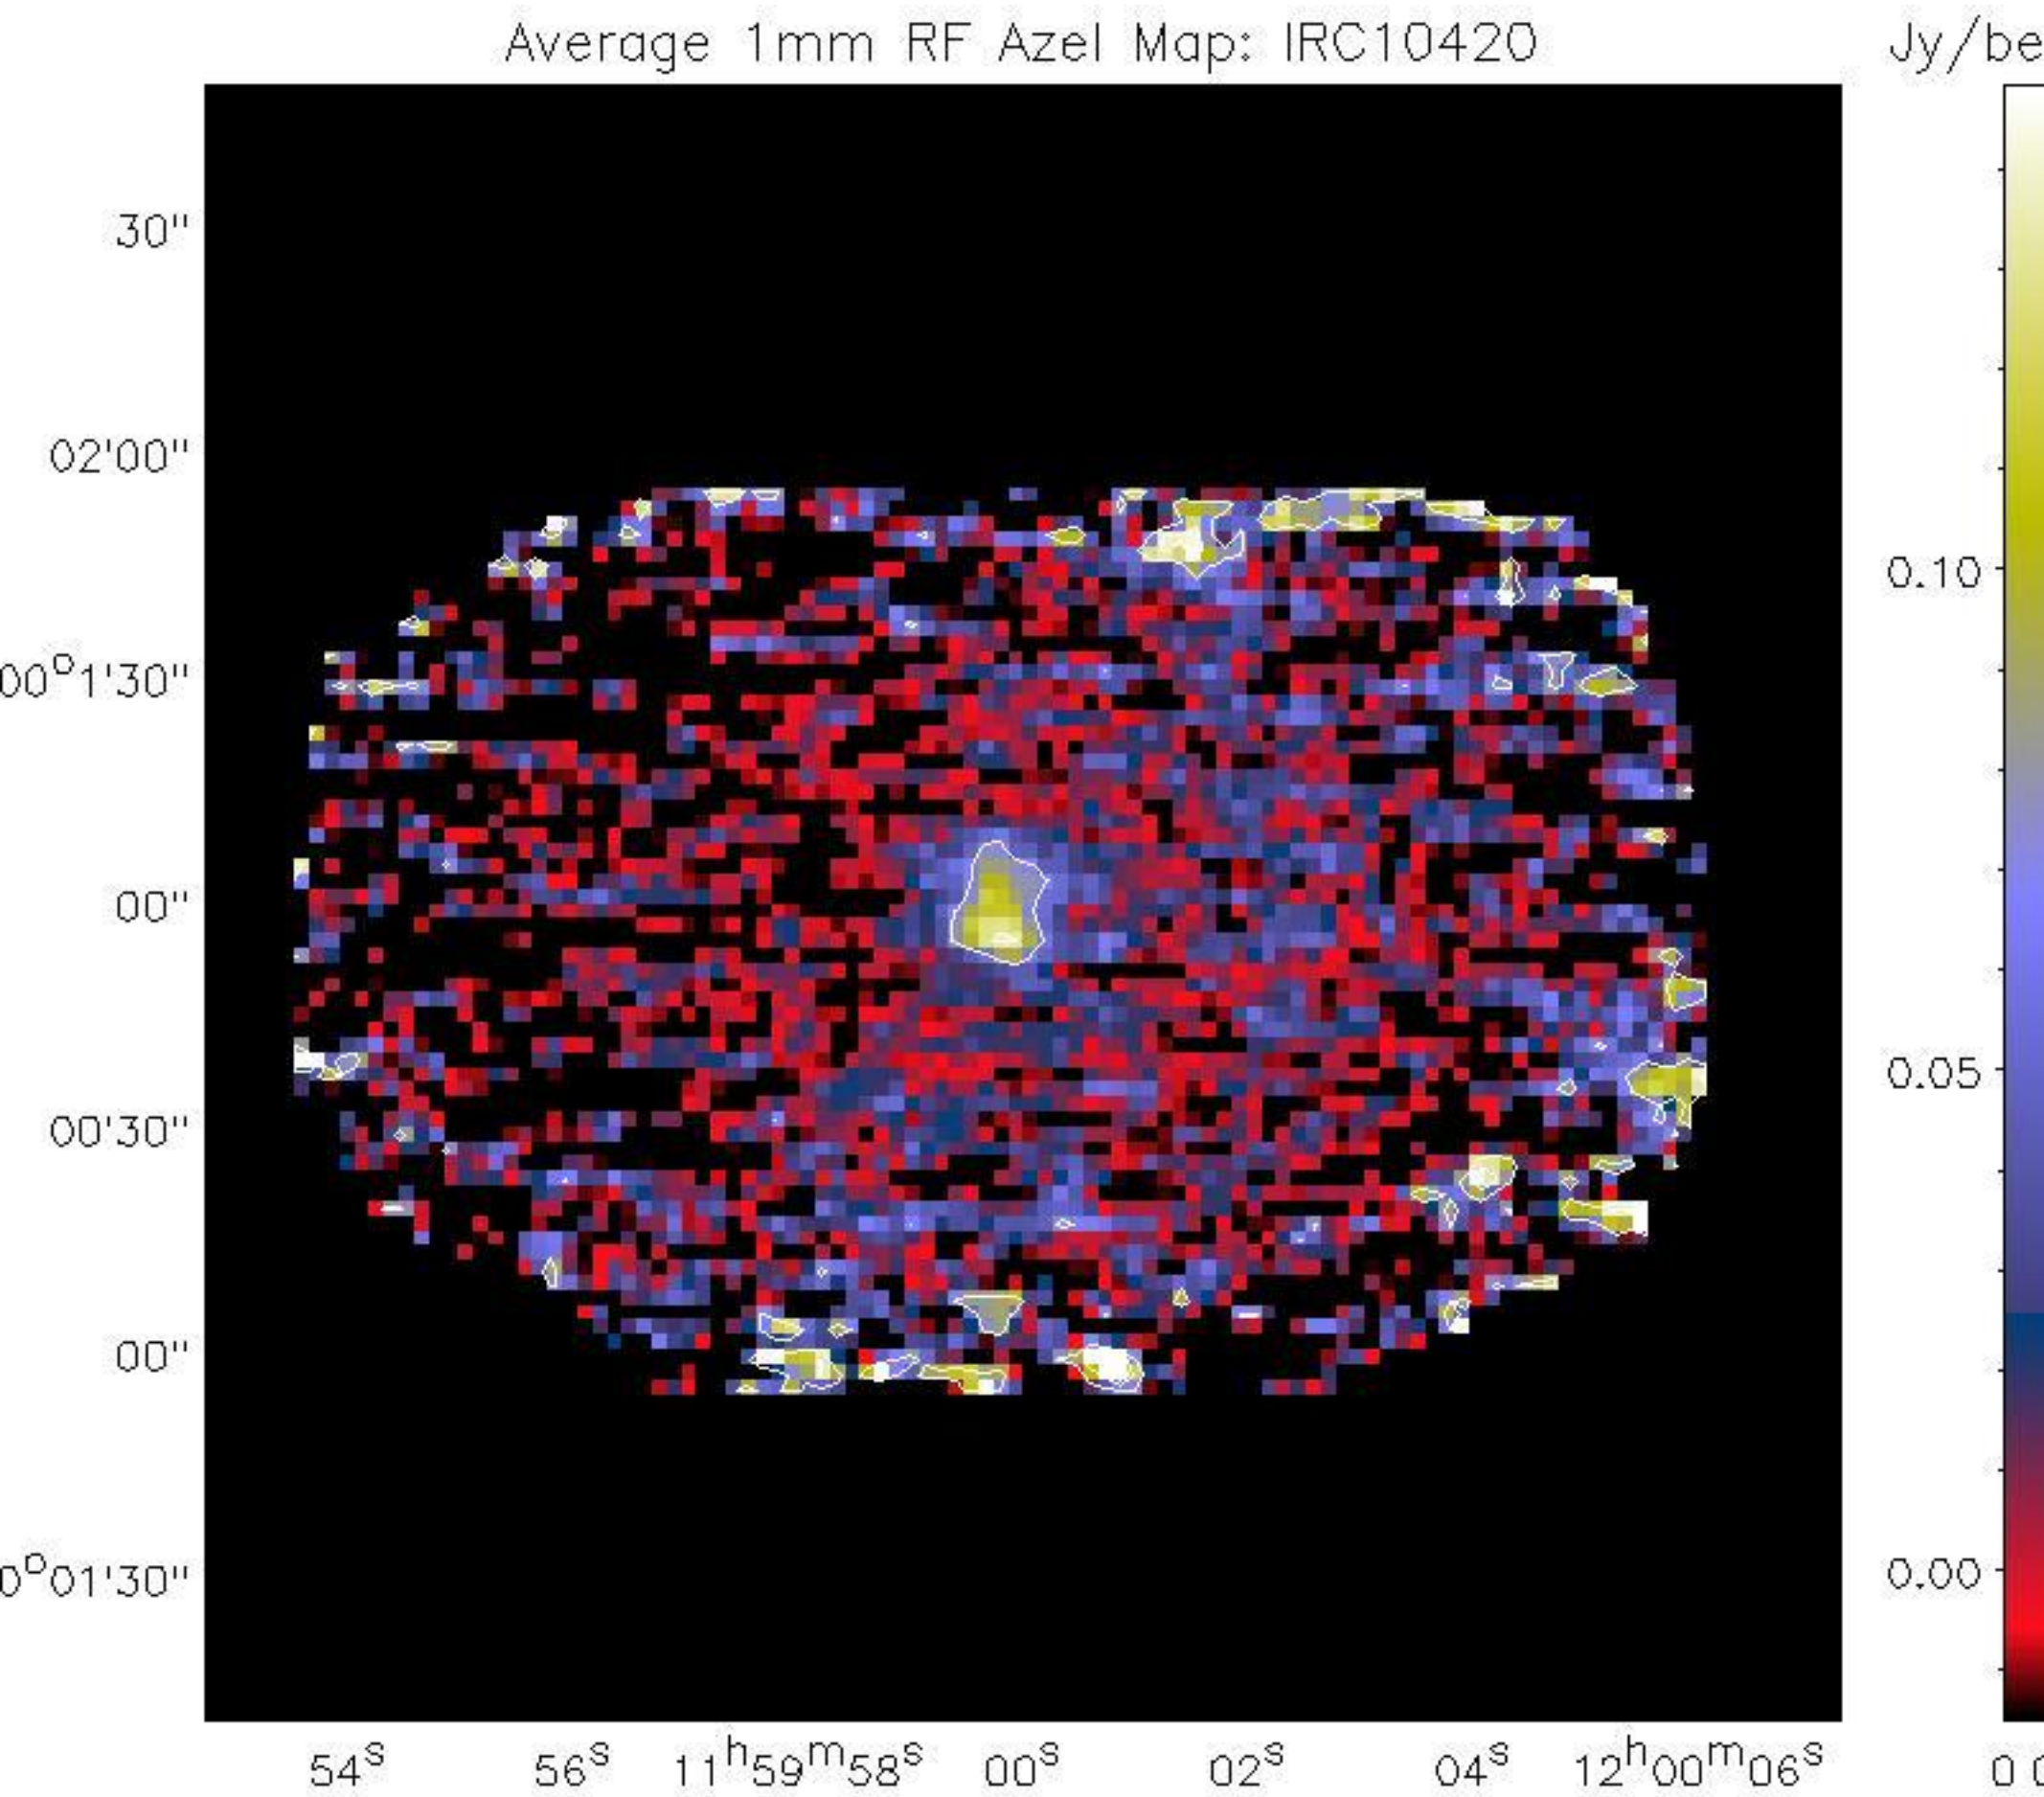

Average 1mm RF Azel Map: IRC10420

Average 1mm RF Azel Map: IRC10420

Average 1mm RF Azel Map: IRC10420

Average 1mm RF Azel Map: IRC10420

Average 1mm RF Azel Map: IRC10420

Average 1mm RF Azel Map: MWC349

Average 1mm RF Azel Map: MWC349