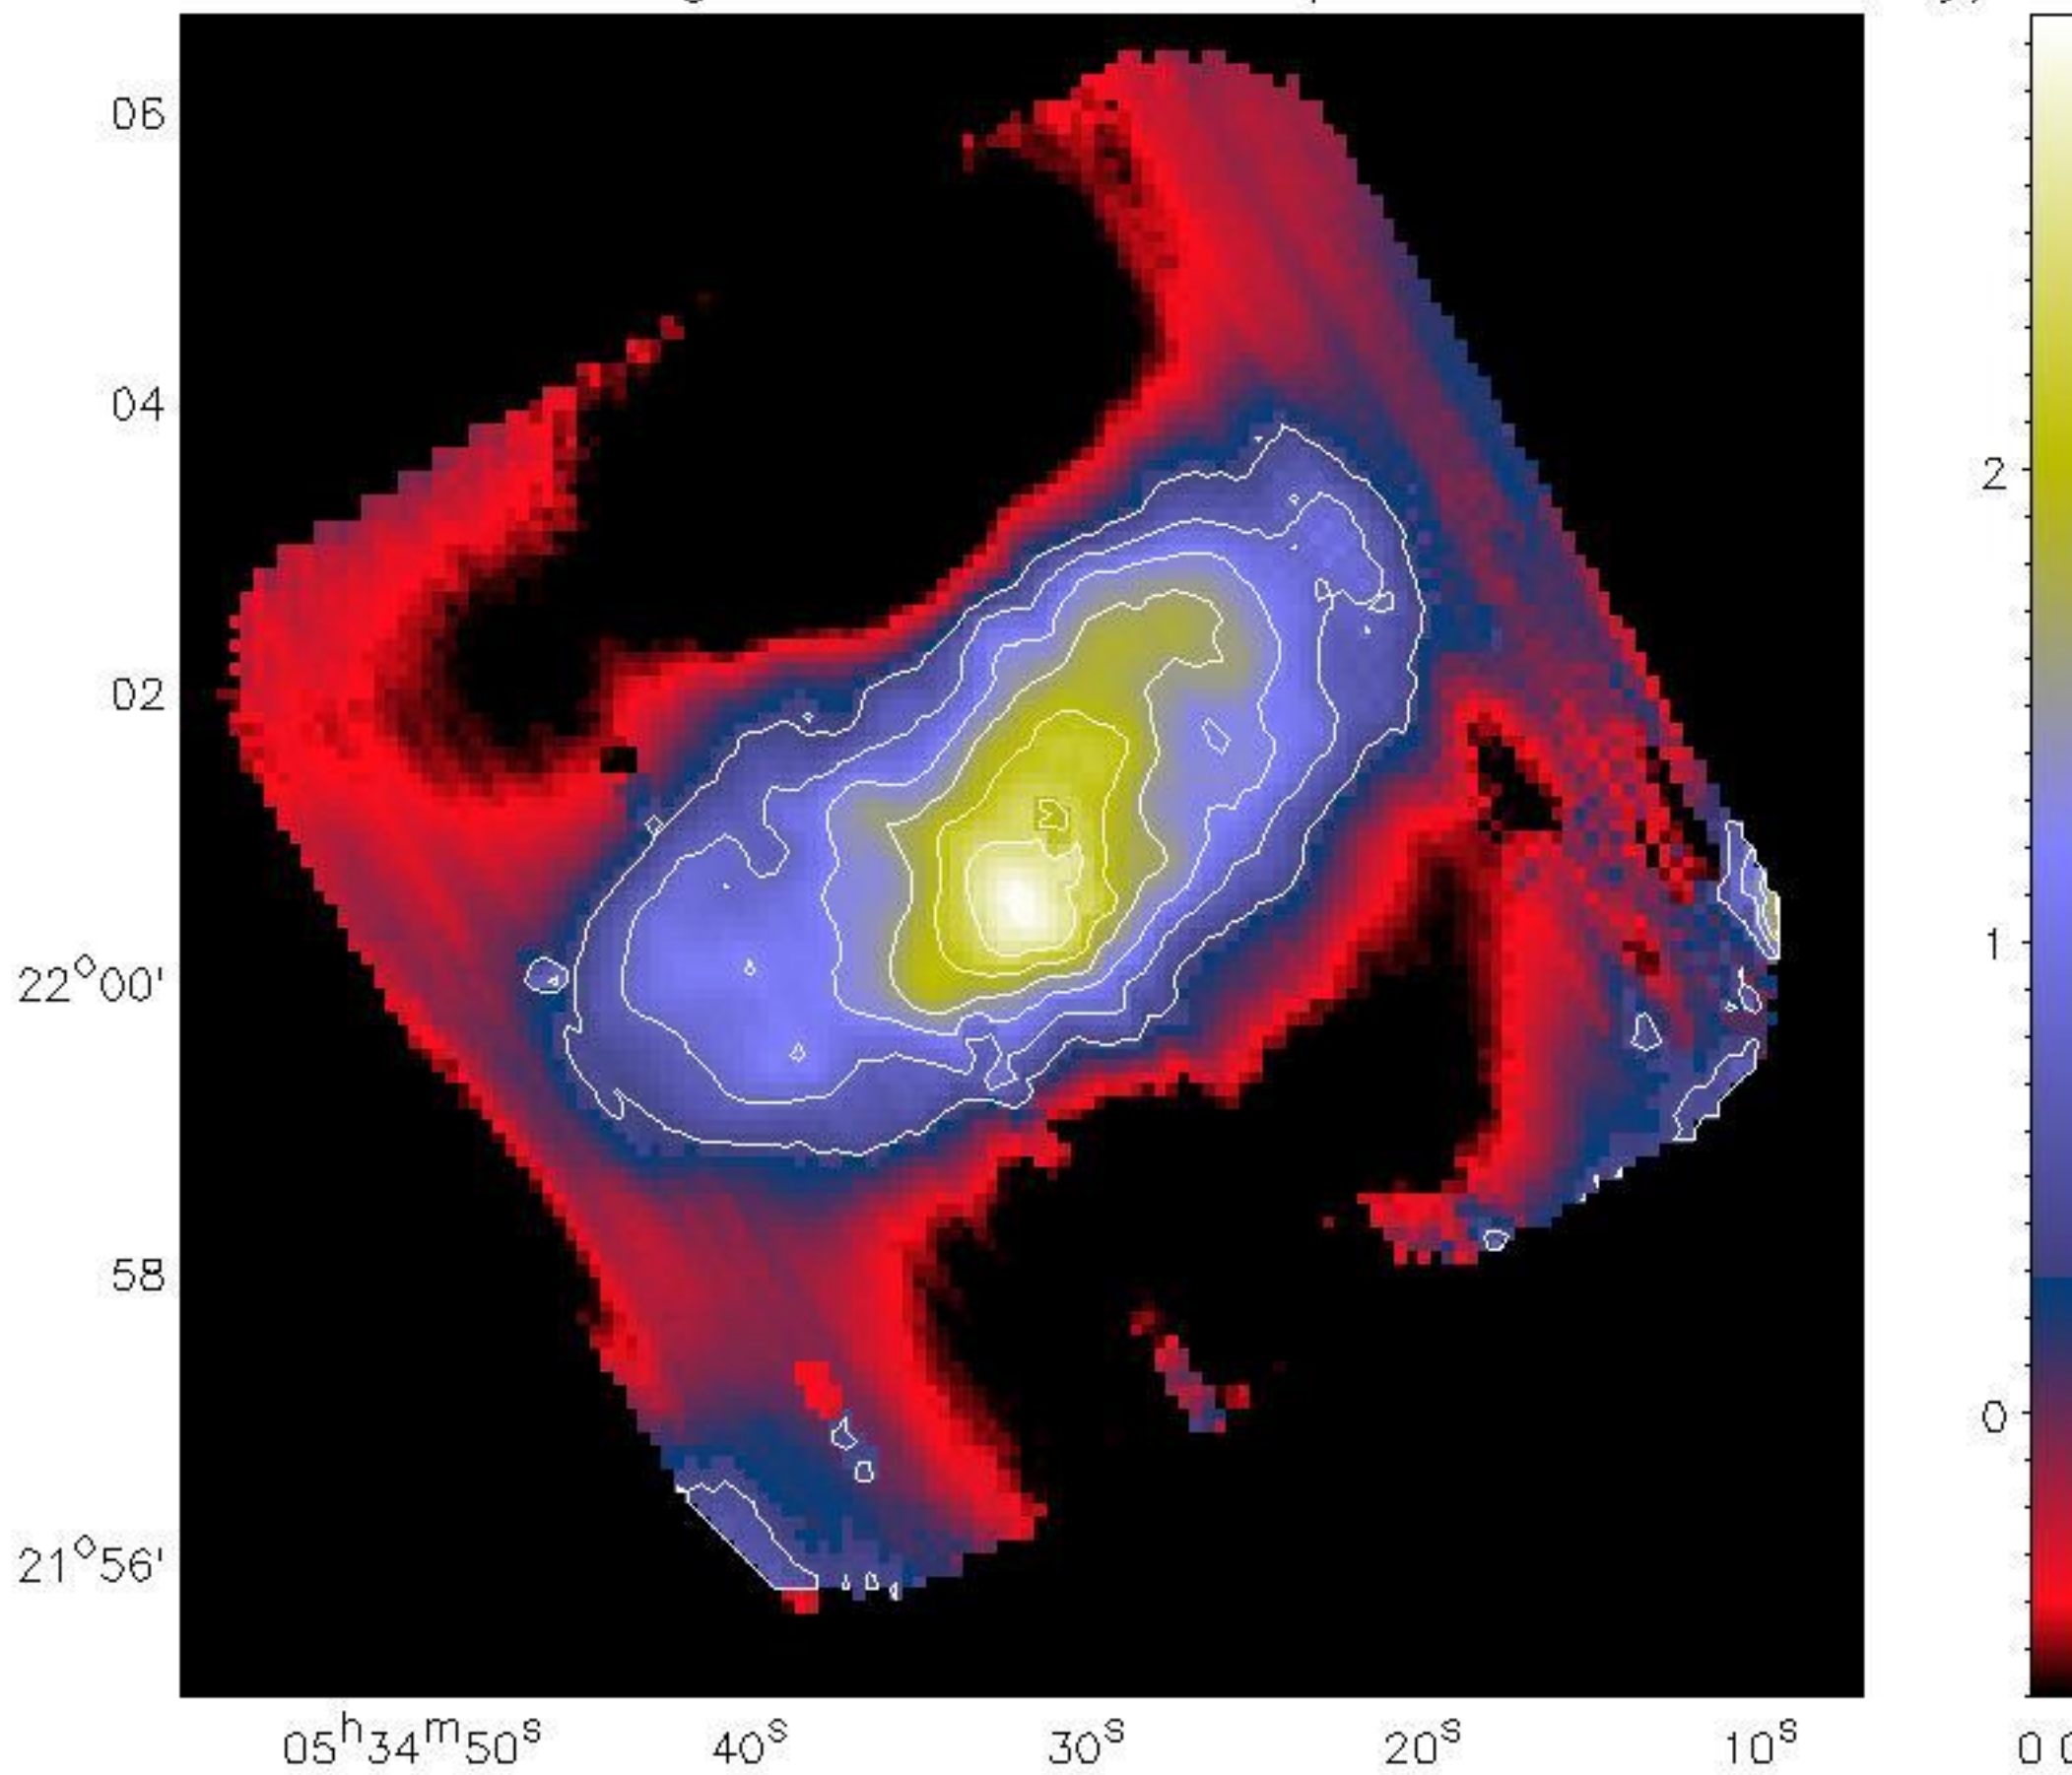

Average 2mm RF Azel Map: Uranus

Average 1mm RF Radecc Map: Crab

Average 1mm RF RadeC Map: GMAur

Average 2mm RF Radecc Map: Crab

Average 2mm RF RadeC Map: GMAur

Noise 1mm RF Azel Map: IRC10420

Noise 1mm RF Azel Map: IRC10420