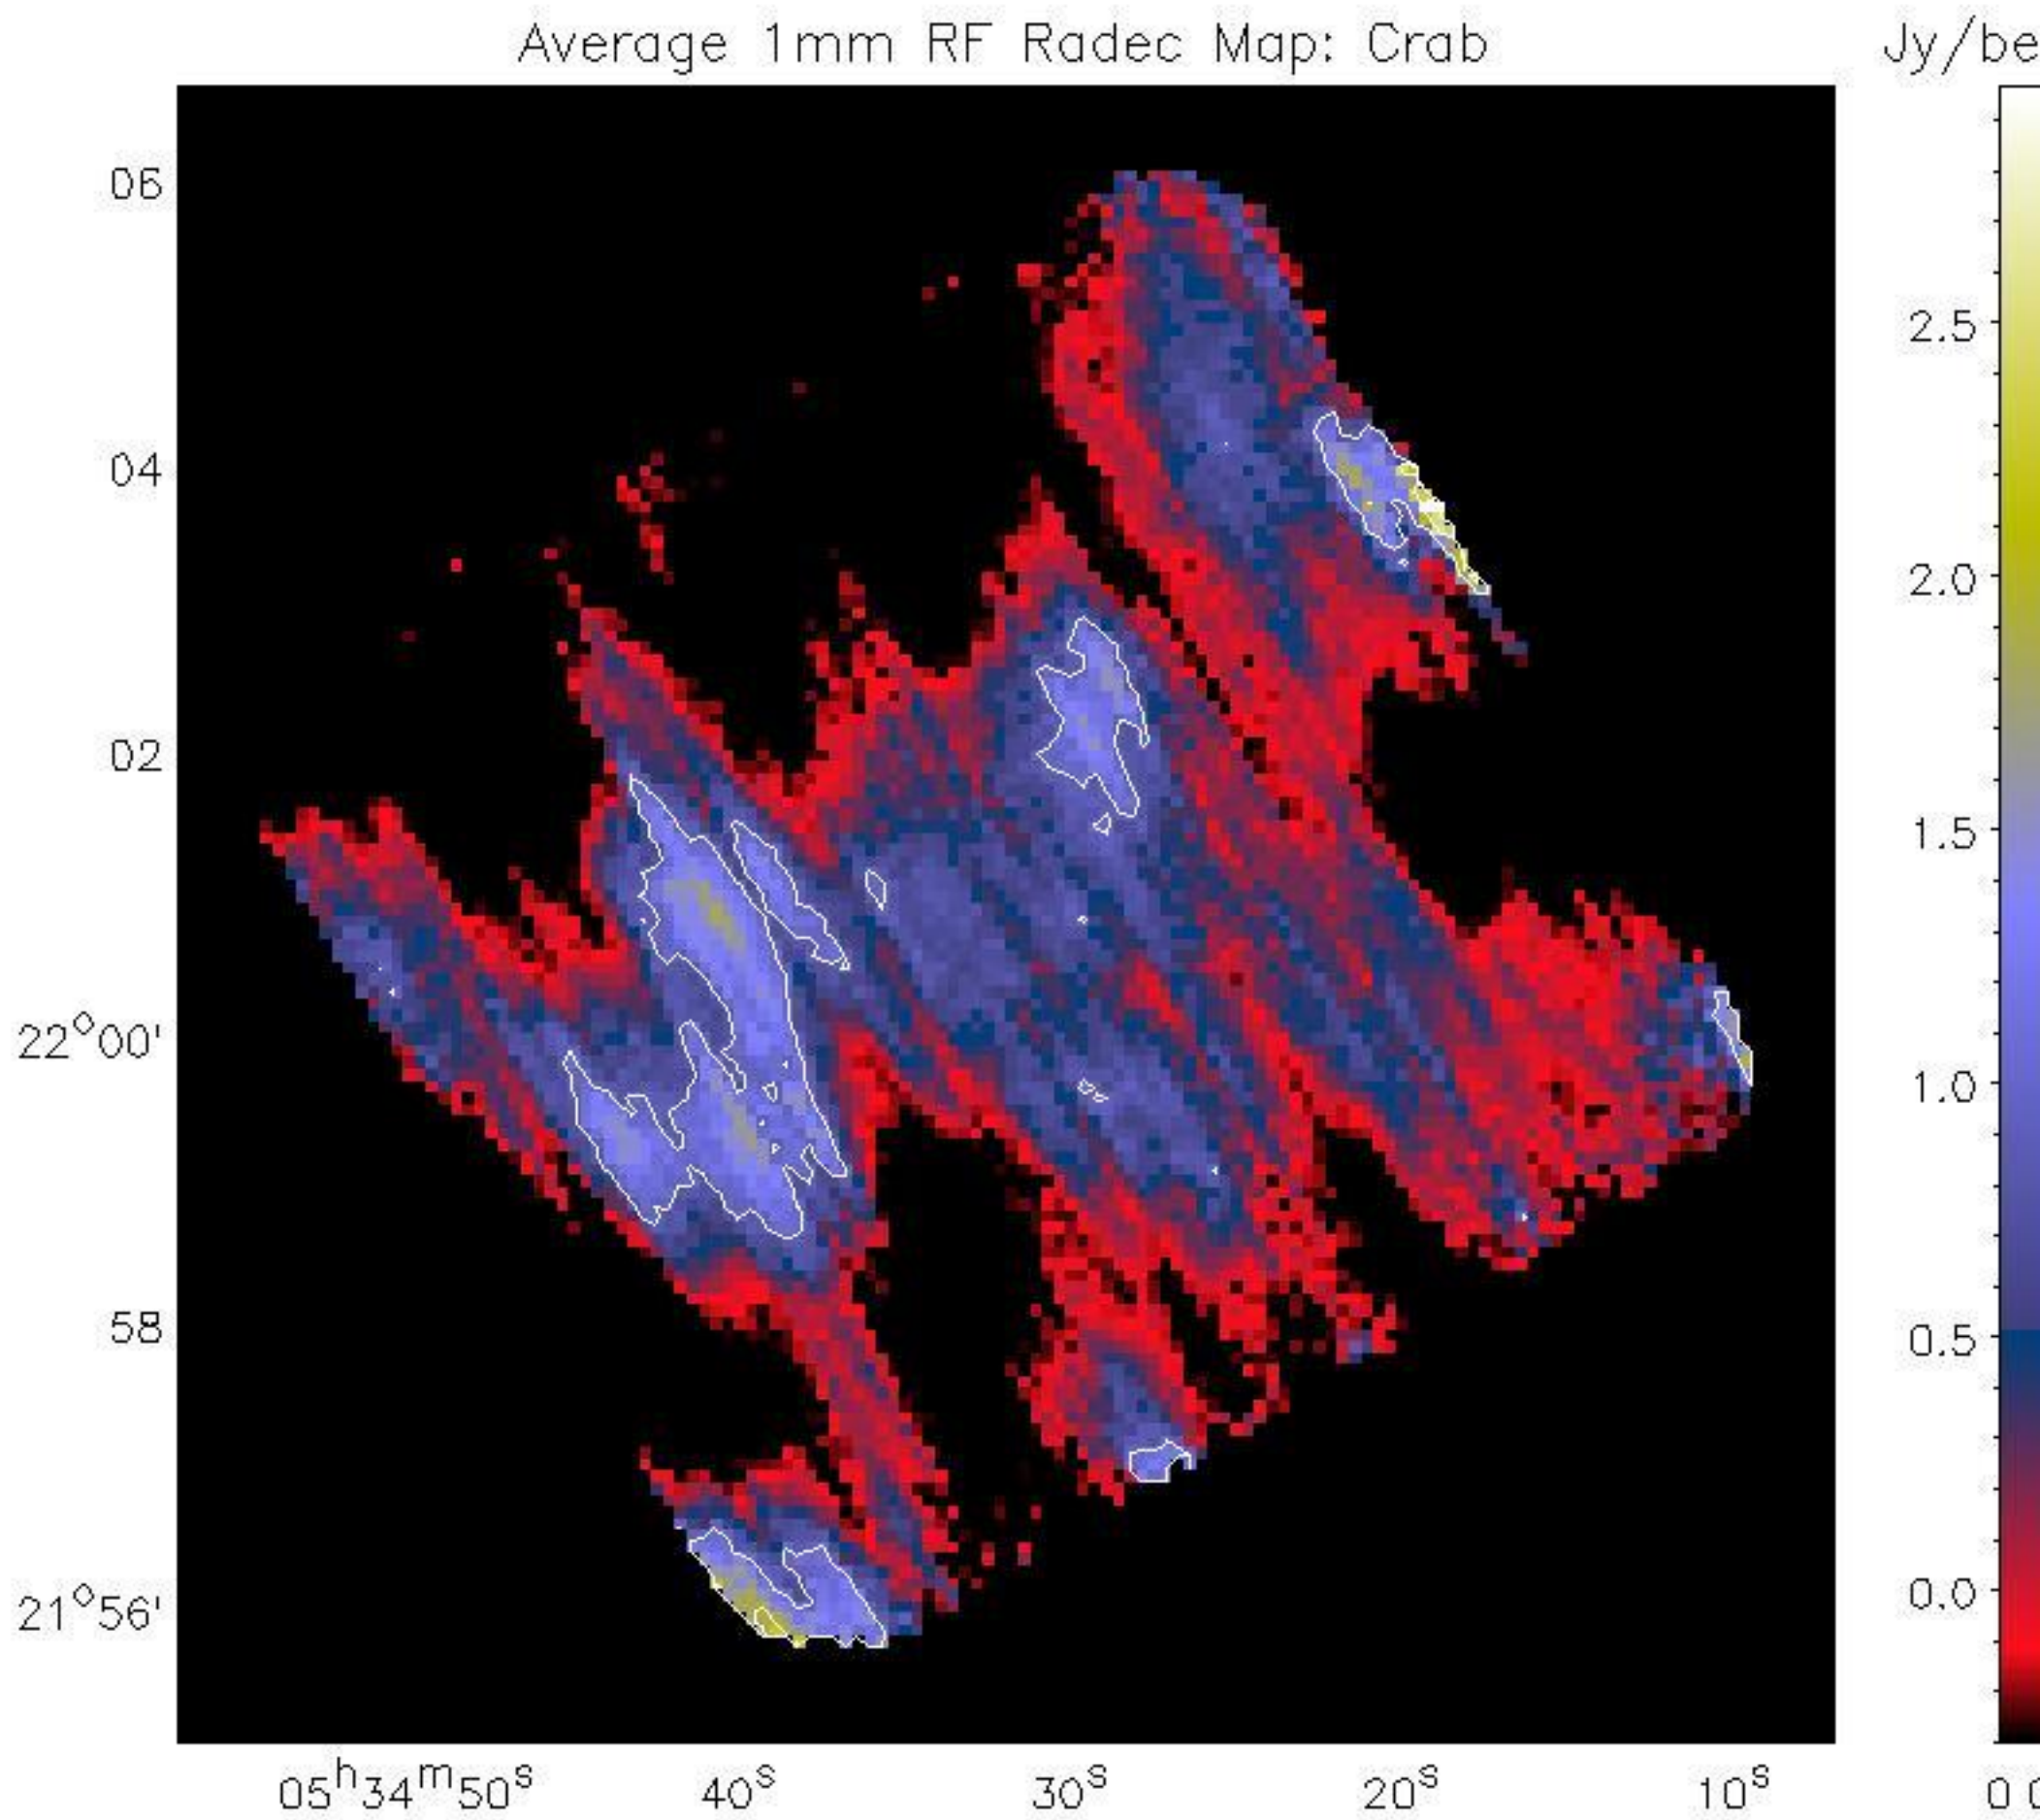

Average 2mm RF Azel Map: IRC10420

Average 2mm RF Azel Map: IRC10420

Average 2mm RF Azel Map: MWC349

Average 2mm RF Azel Map: MWC349

Average 2mm RF Azel Map: Neptune

Average 2mm RF Azel Map: PSS2322+1944

Average 2mm RF Azel Map: Uranus

Average 2mm RF Azel Map: Uranus

Average 1mm RF Radecc Map: Crab

Average 1mm RF RadeC Map: GMAur

Average 2mm RF Radecc Map: Crab

Average 2mm RF RadeC Map: GMAur

Noise 1mm RF Azel Map: IRC10420

Noise 1mm RF Azel Map: IRC10420