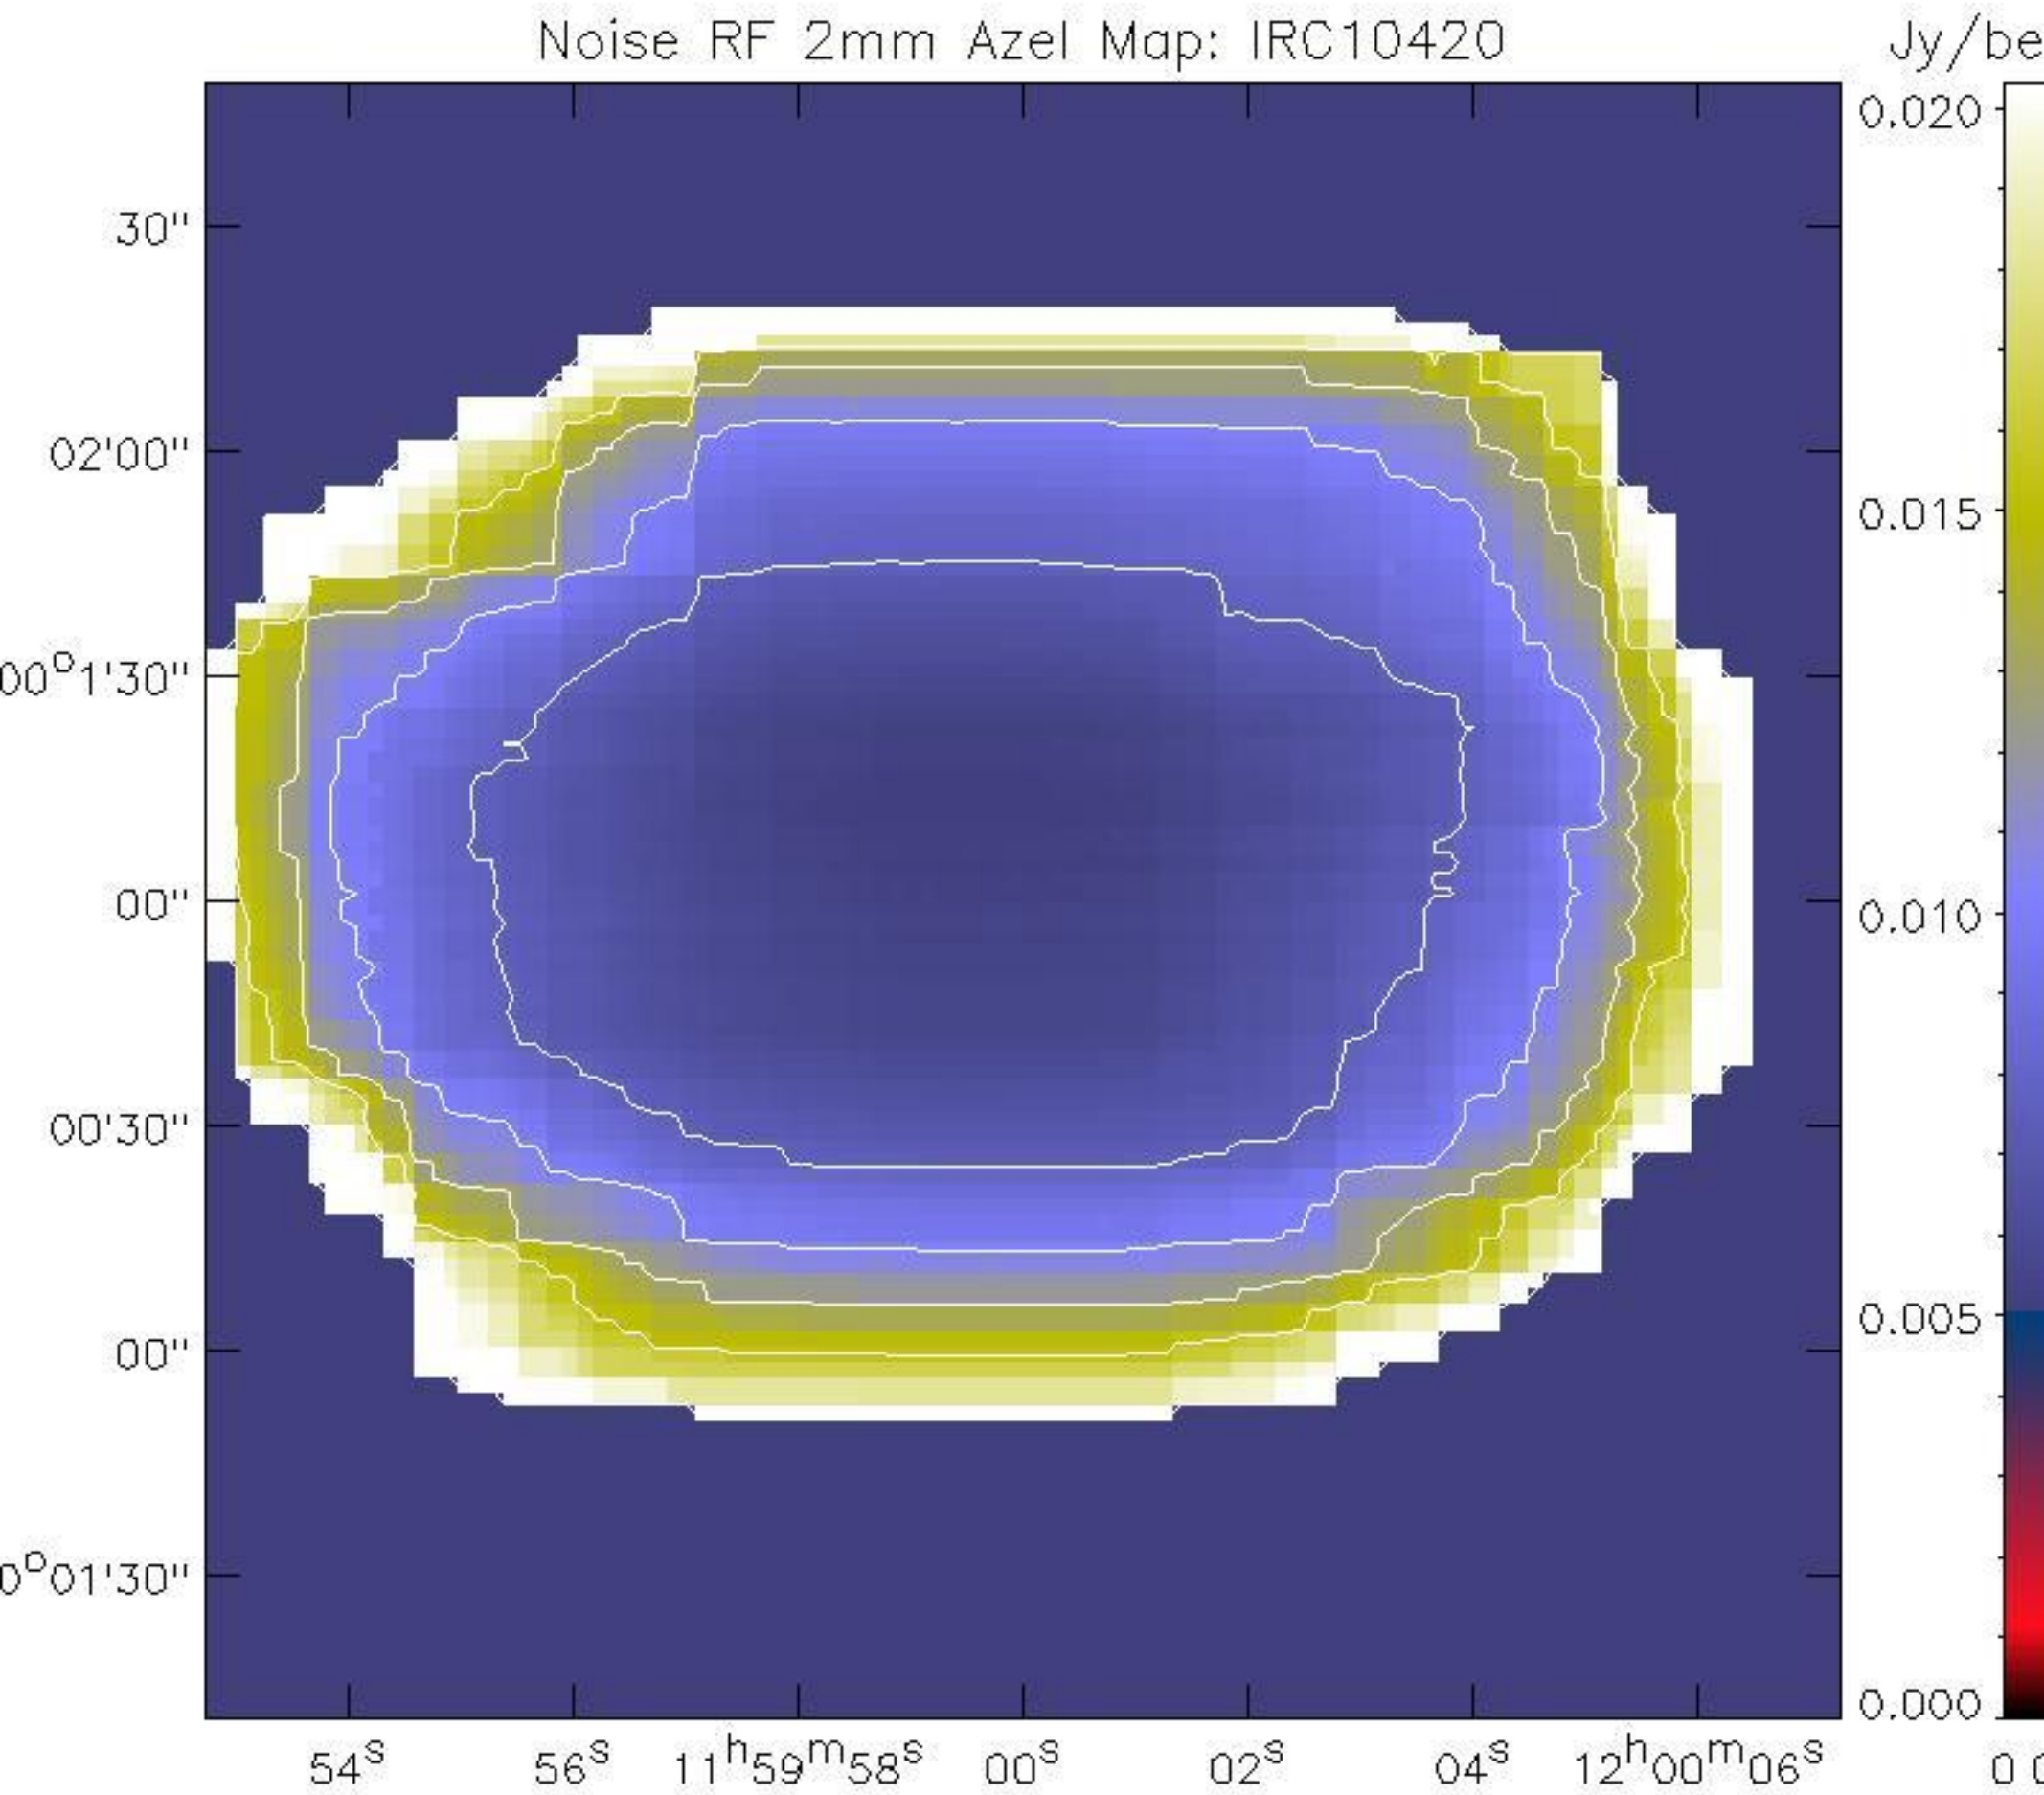

Noise 1mm RF Azel Map: Uranus

Noise 1mm RF Azel Map: Uranus

Noise RF 2mm Azel Map: IRC10420

Noise RF 2mm Azel Map: IRC10420

Noise RF 2mm Azel Map: IRC10420

Noise RF 2mm Azel Map: IRC10420

Noise RF 2mm Azel Map: IRC10420