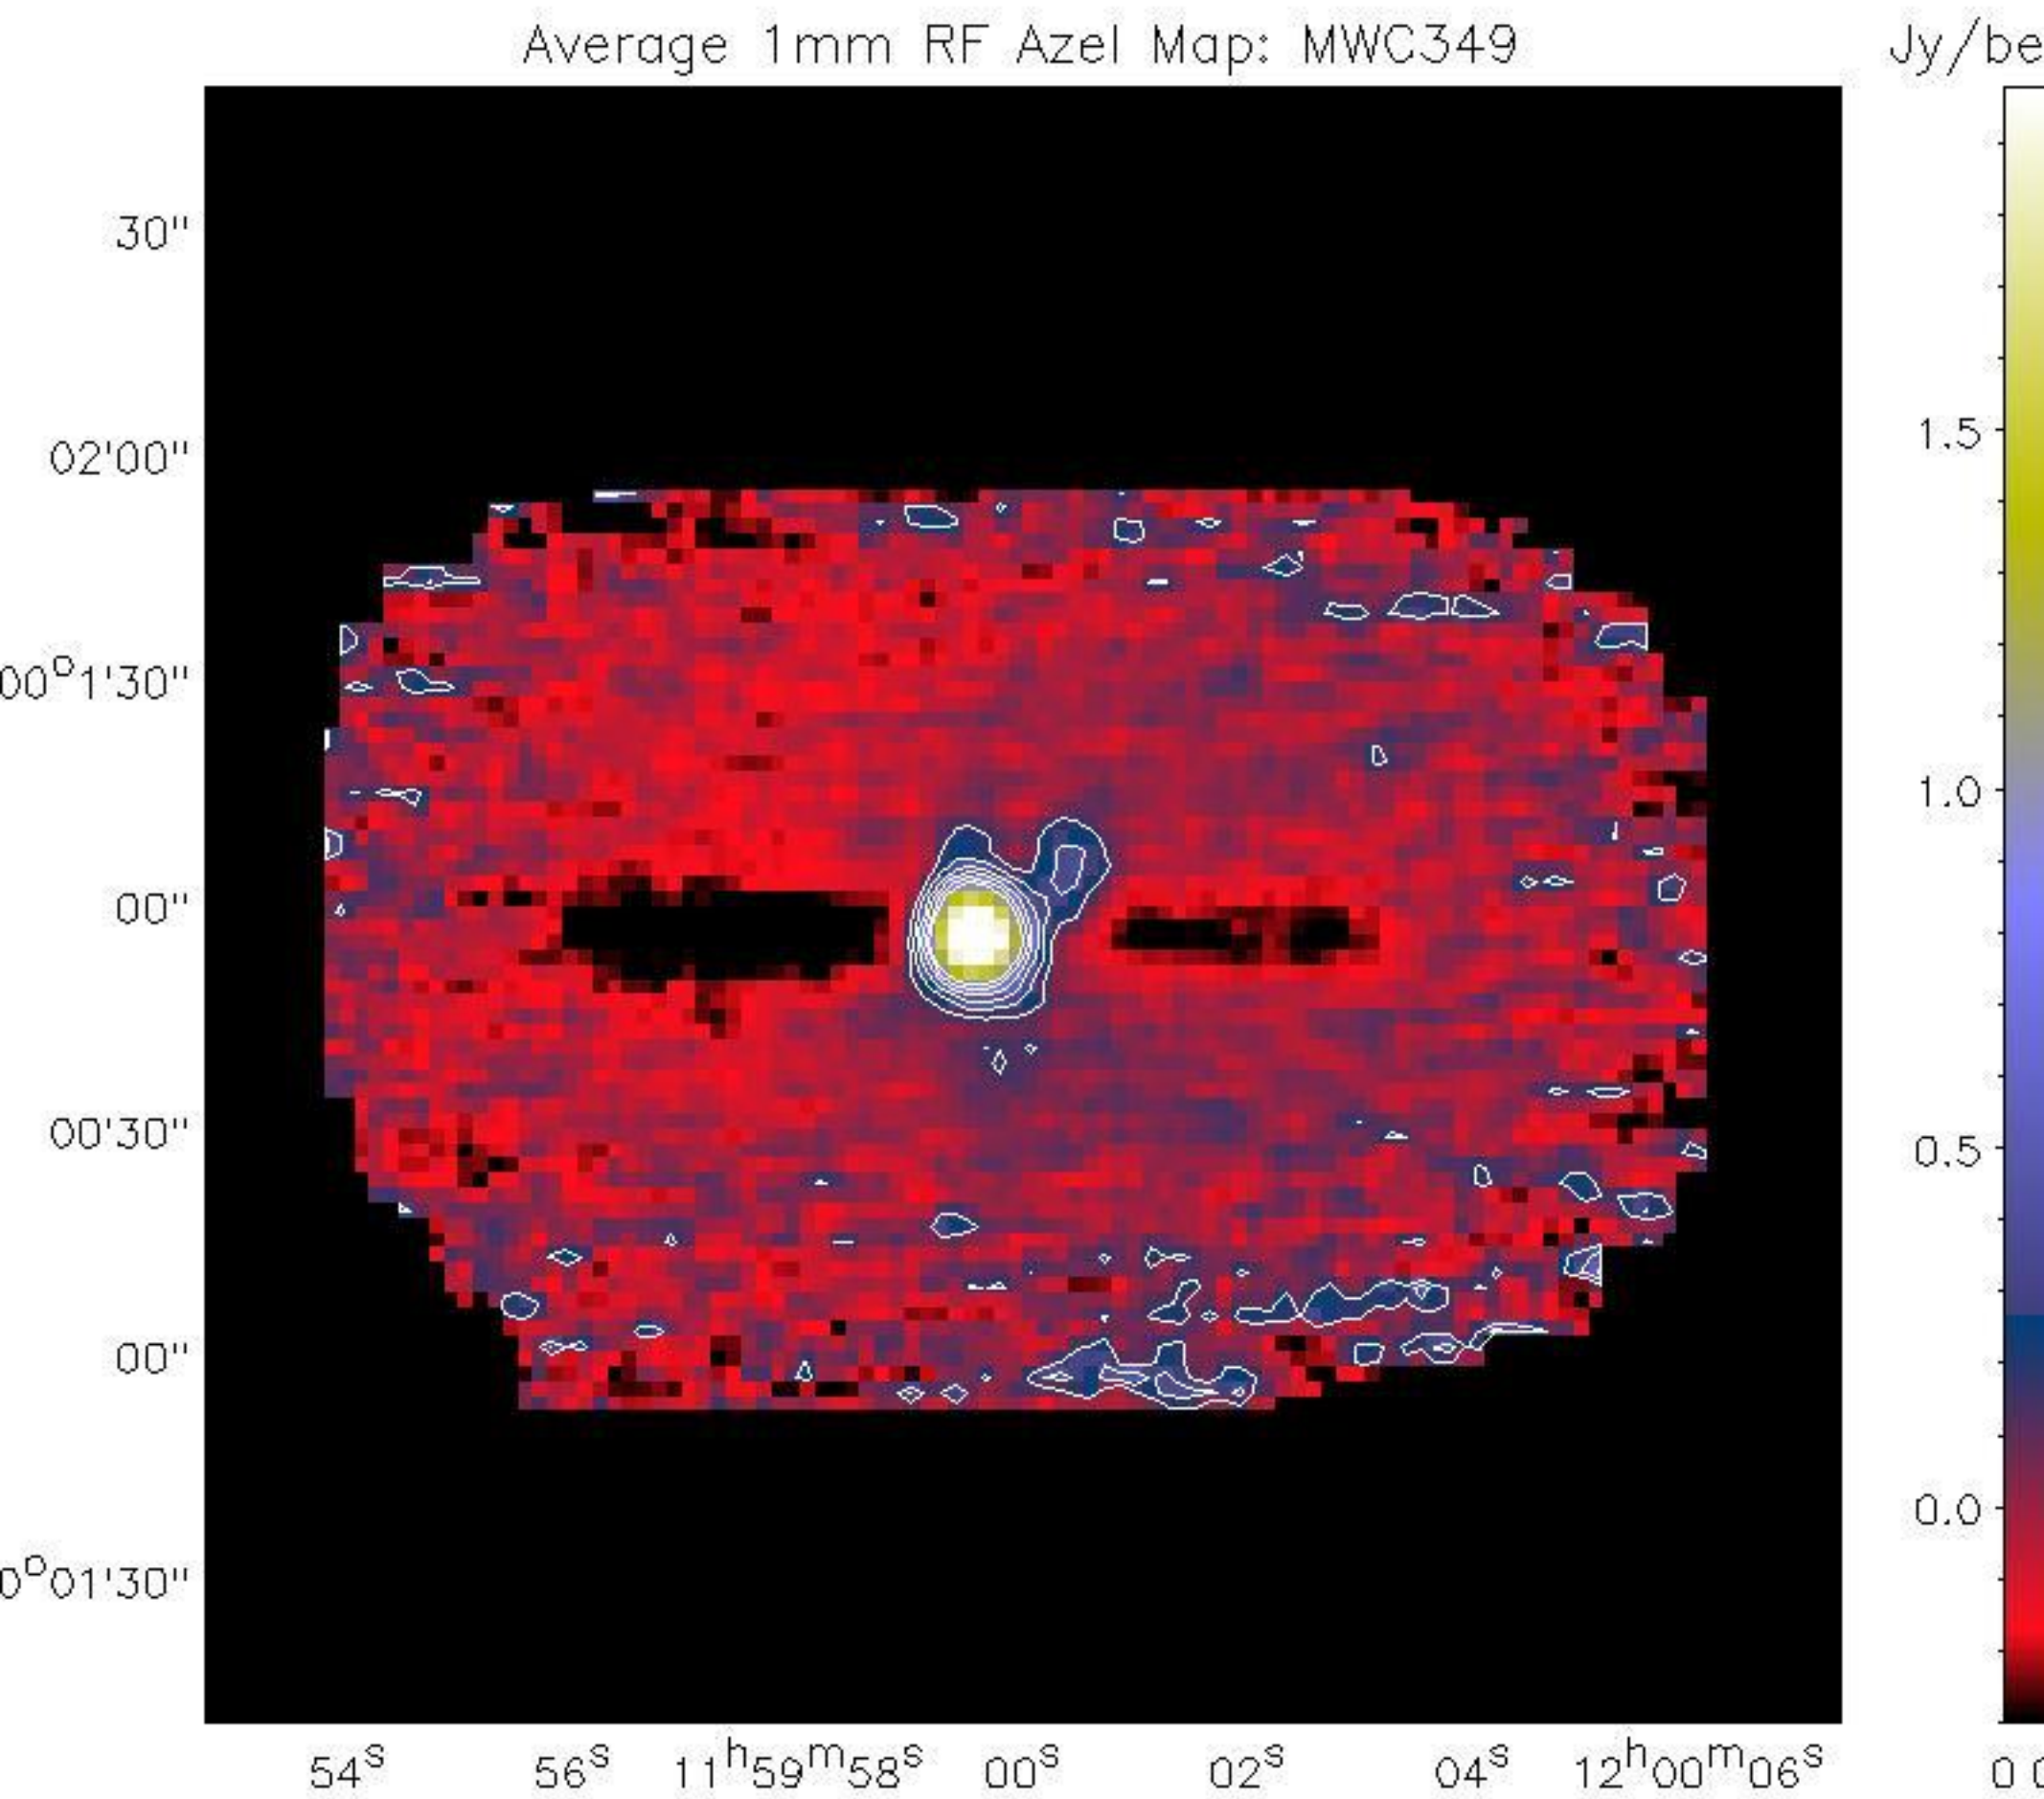

Average 1mm RF Azel Map: IRC10420

Average 1mm RF Azel Map: IRC10420

Average 1mm RF Azel Map: IRC10420

Average 1mm RF Azel Map: IRC10420

Average 1mm RF Azel Map: IRC10420

Average 1mm RF Azel Map: MWC349

Average 1mm RF Azel Map: MWC349