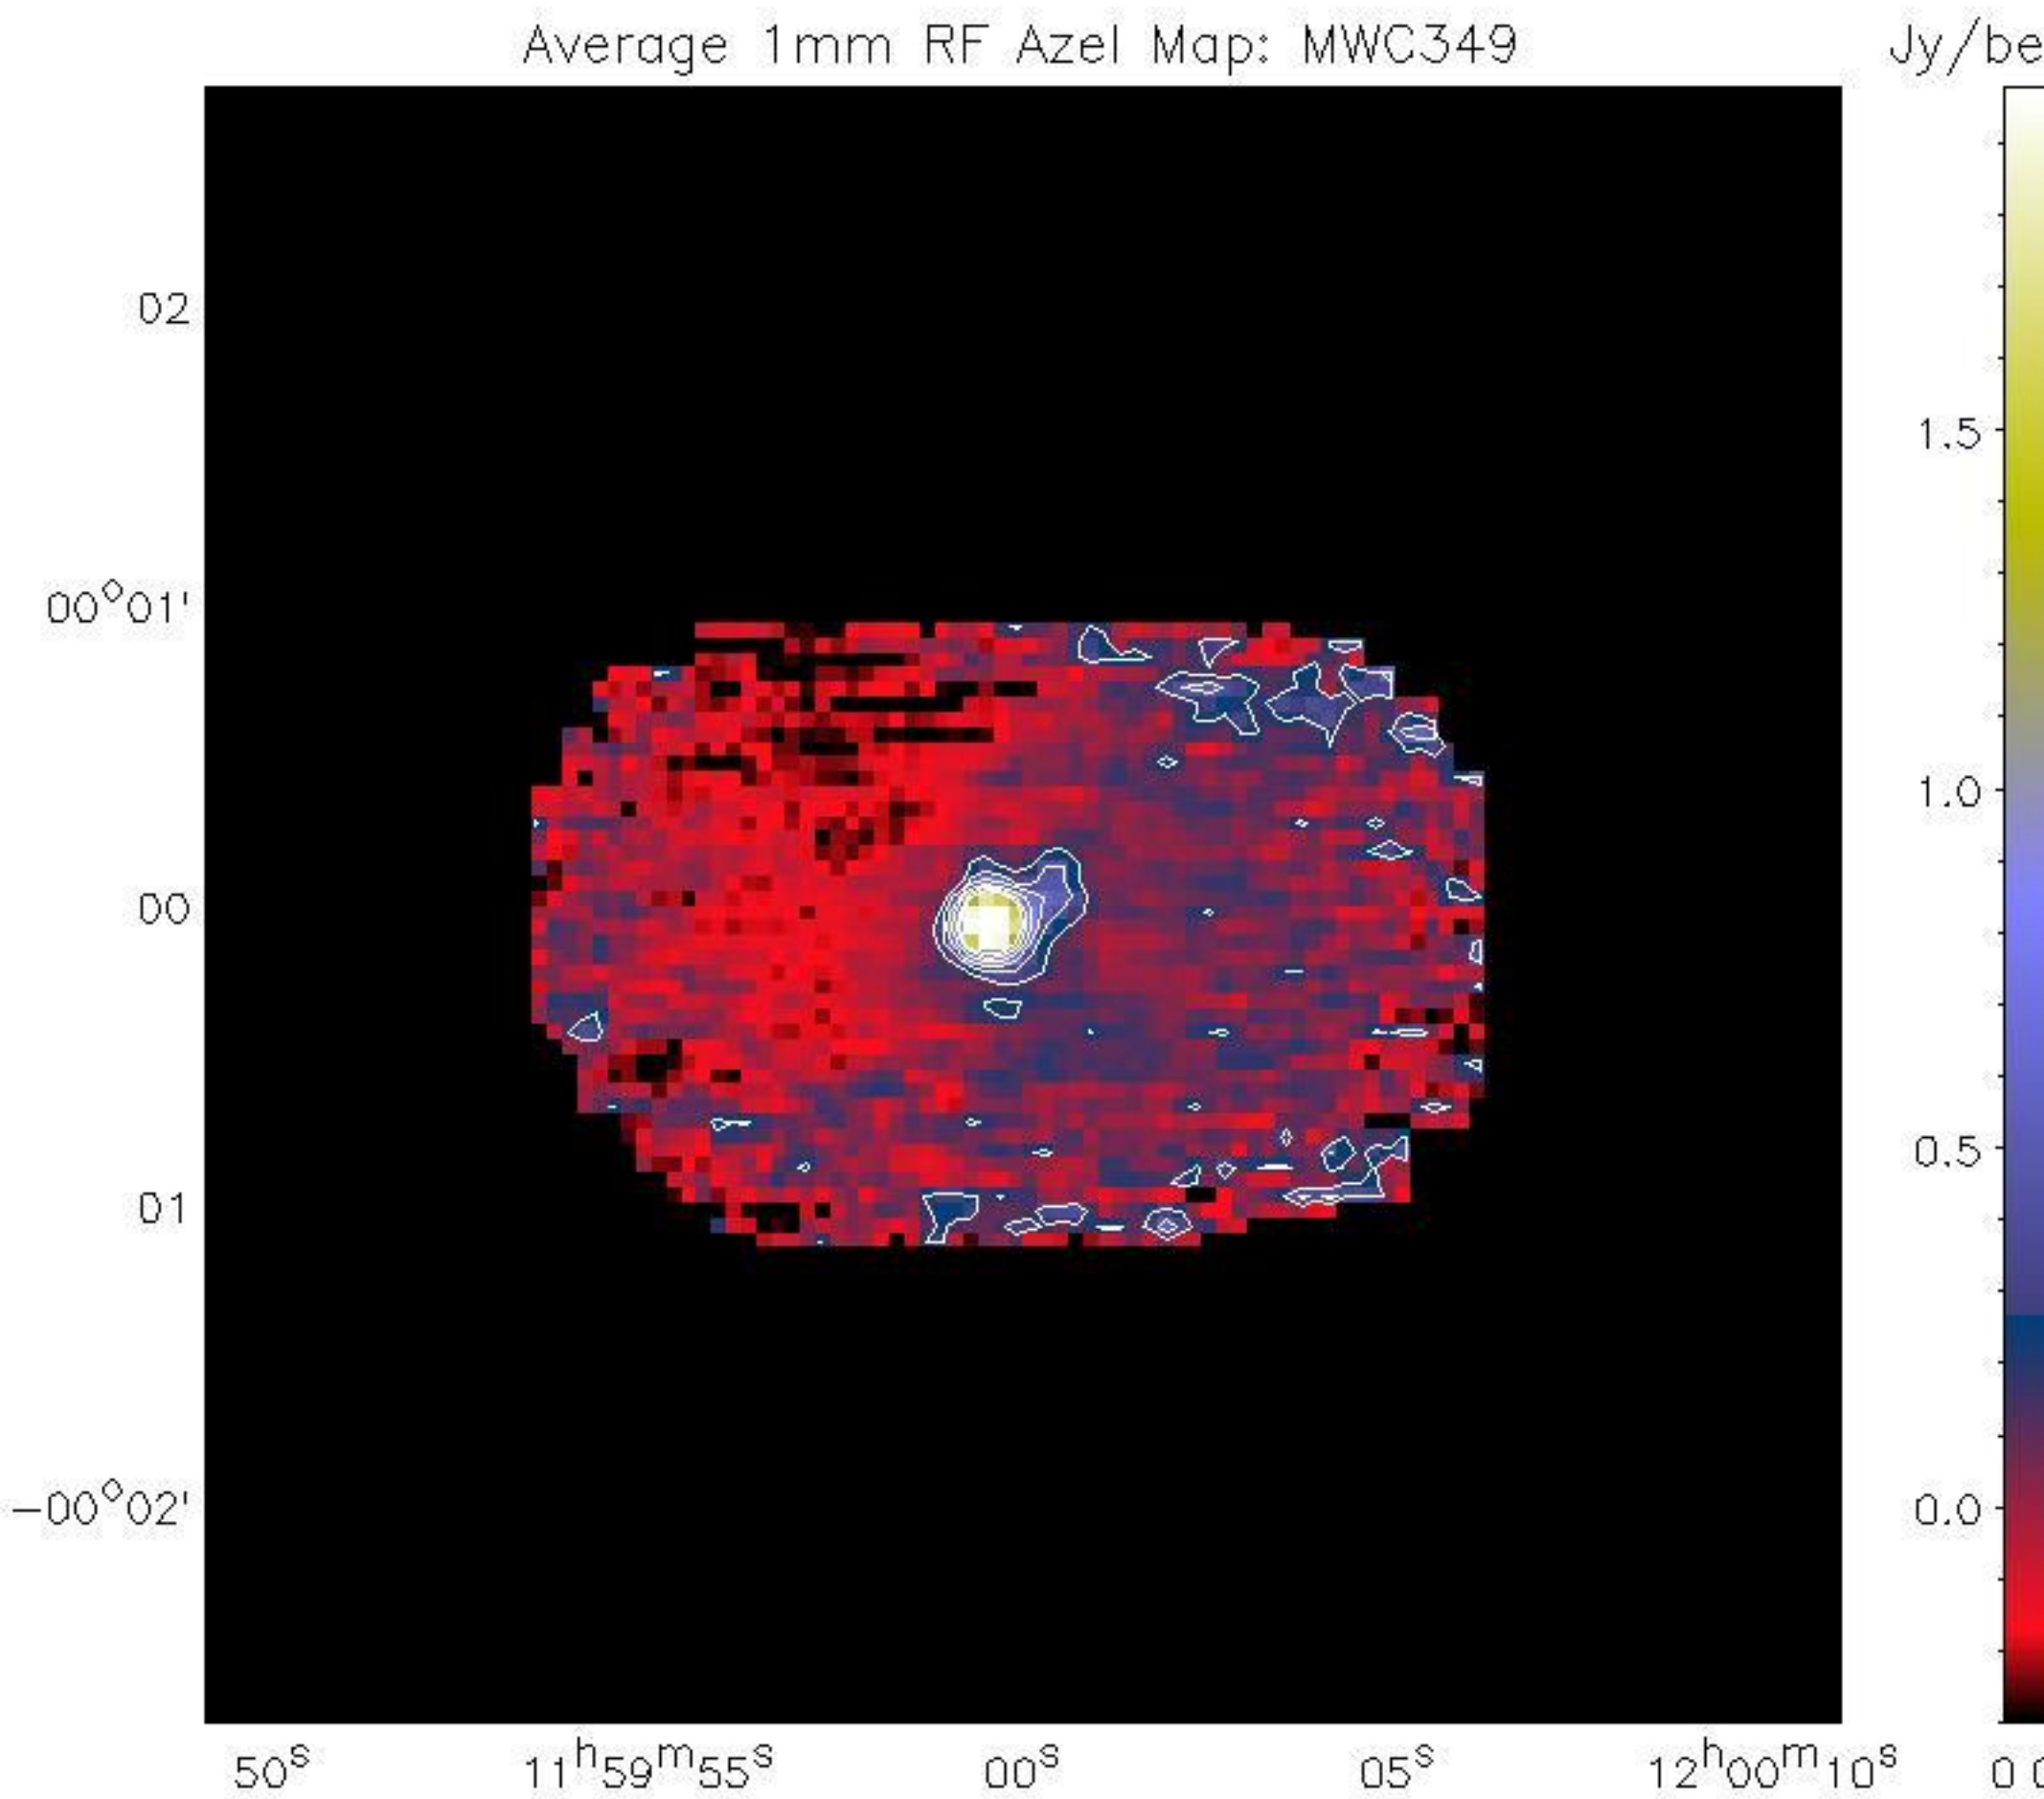

Average 1mm RF Azel Map: IRC10420

Average 1mm RF Azel Map: IRC10420

Average 1mm RF Azel Map: IRC10420

Average 1mm RF Azel Map: IRC10420

Average 1mm RF Azel Map: IRC10420

Average 1mm RF Azel Map: MWC349

Average 1mm RF Azel Map: MWC349