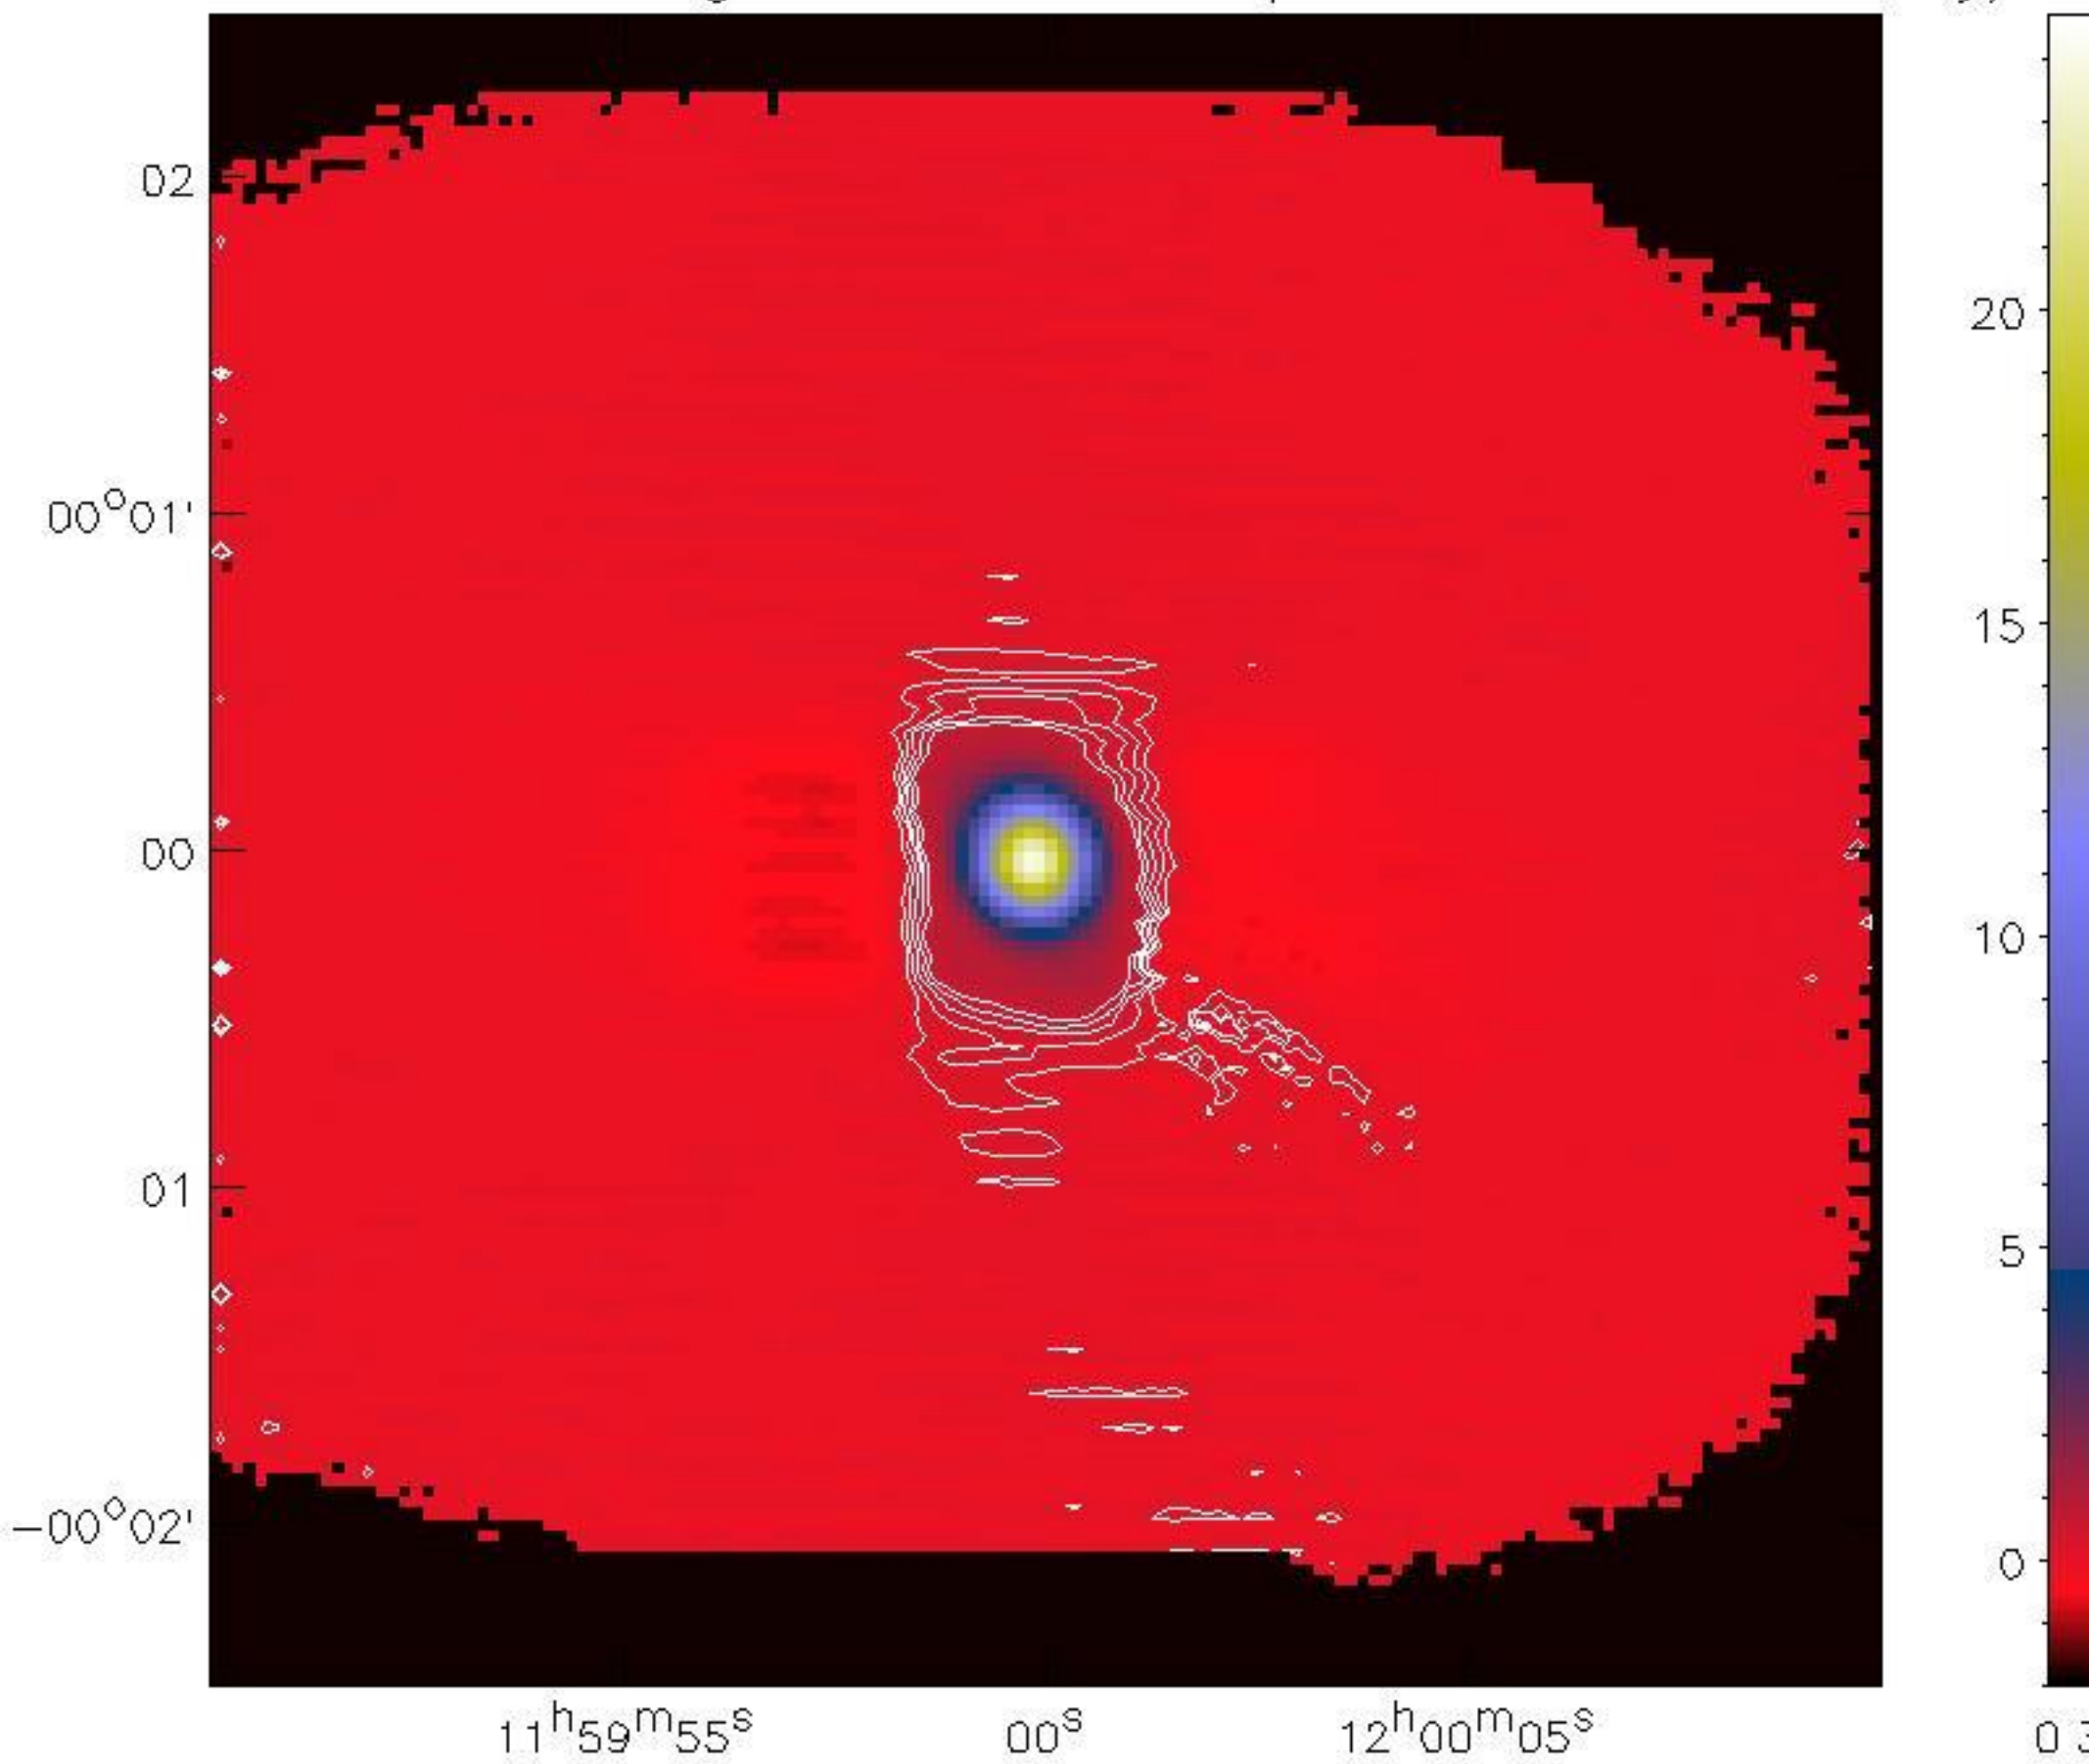

Average 2mm RF Azel Map: Uranus