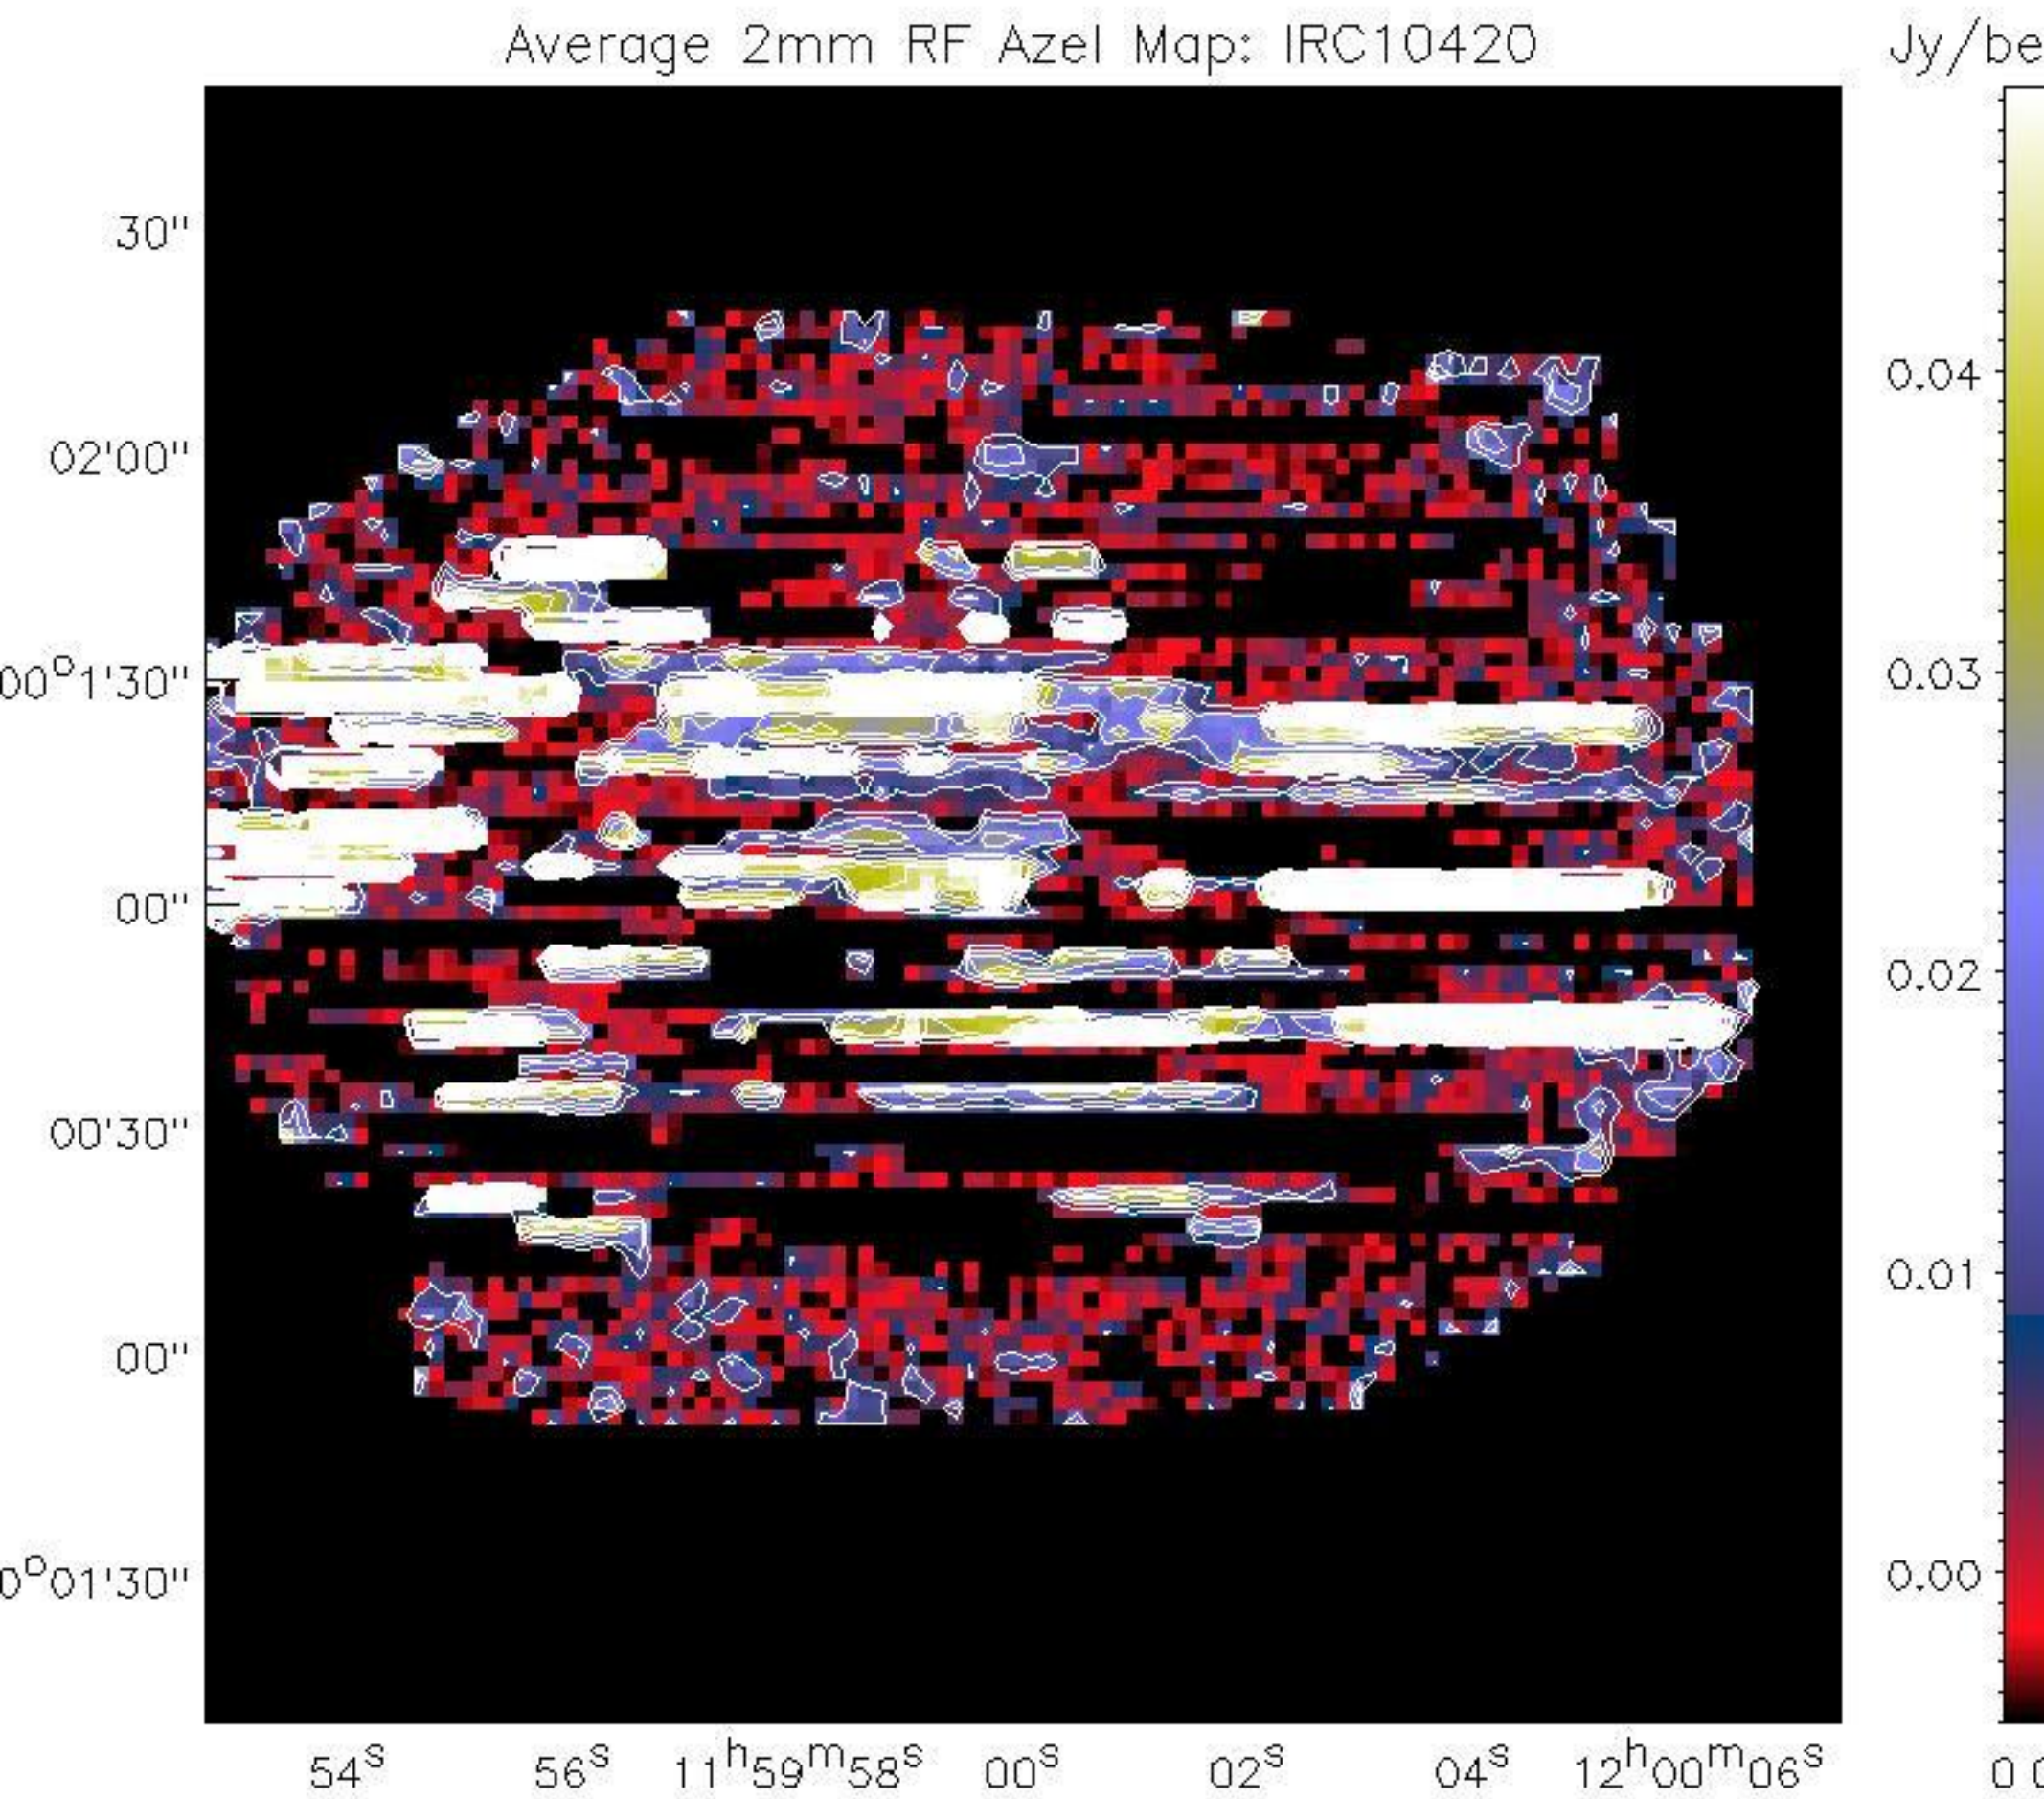

Average 1mm RF Azel Map: Neptune

Average 1mm RF Azel Map: PSS2322+1944

Average 1mm RF Azel Map: Uranus

Average 1mm RF Azel Map: Uranus

Average 2mm RF Azel Map: IRC10420

Average 2mm RF Azel Map: IRC10420

Average 2mm RF Azel Map: IRC10420

Average 2mm RF Azel Map: IRC10420

Average 2mm RF Azel Map: IRC10420

Average 2mm RF Azel Map: MWC349

Average 2mm RF Azel Map: MWC349

Average 2mm RF Azel Map: Neptune

Average 2mm RF Azel Map: PSS2322+1944

Average 2mm RF Azel Map: Uranus

Average 2mm RF Azel Map: Uranus

Average 1mm RF Radecc Map: Crab

Average 1mm RF RadeC Map: GMAur

Average 2mm RF Radecc Map: Crab

Average 2mm RF RadeC Map: GMAur

Noise 1mm RF Azel Map: IRC10420

Noise 1mm RF Azel Map: IRC10420