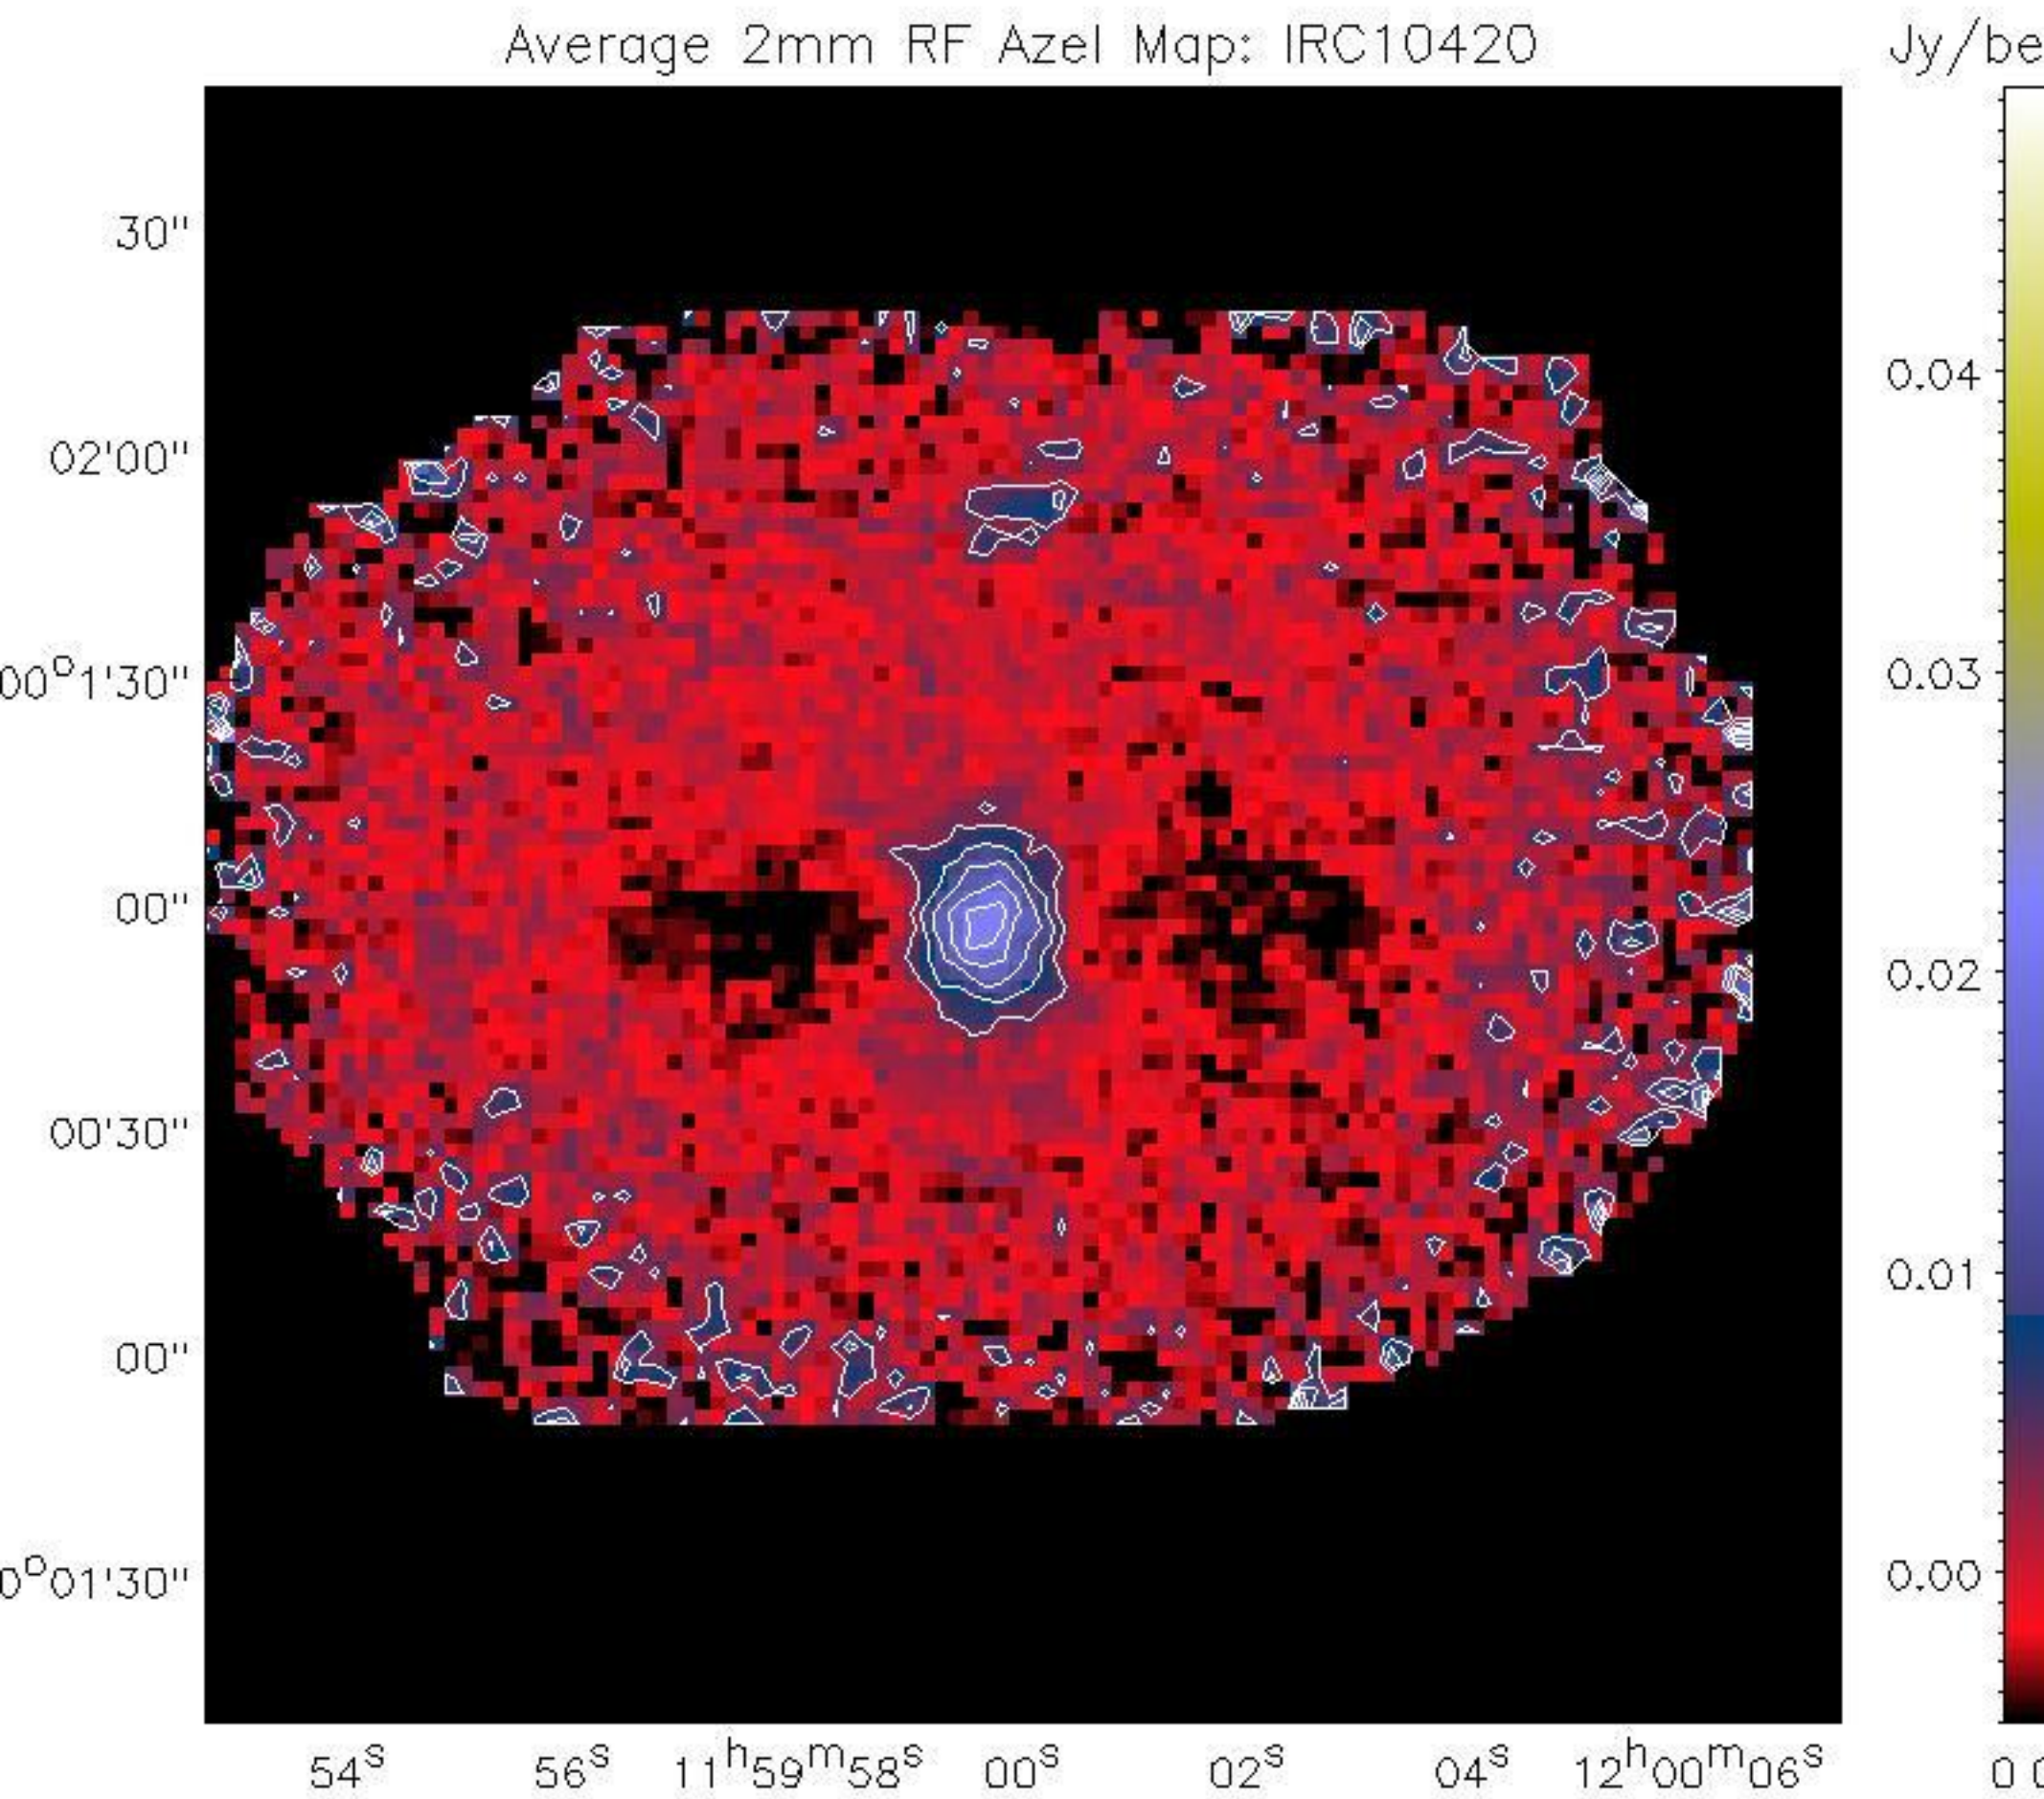

Average 1mm RF Azel Map: Neptune

Average 1mm RF Azel Map: PSS2322+1944

Average 1mm RF Azel Map: Uranus

Average 1mm RF Azel Map: Uranus

Average 2mm RF Azel Map: IRC10420

Average 2mm RF Azel Map: IRC10420

Average 2mm RF Azel Map: IRC10420

Average 2mm RF Azel Map: IRC10420

Average 2mm RF Azel Map: IRC10420

Average 2mm RF Azel Map: MWC349

Average 2mm RF Azel Map: MWC349

Average 2mm RF Azel Map: Neptune

Average 2mm RF Azel Map: PSS2322+1944

Average 2mm RF Azel Map: Uranus