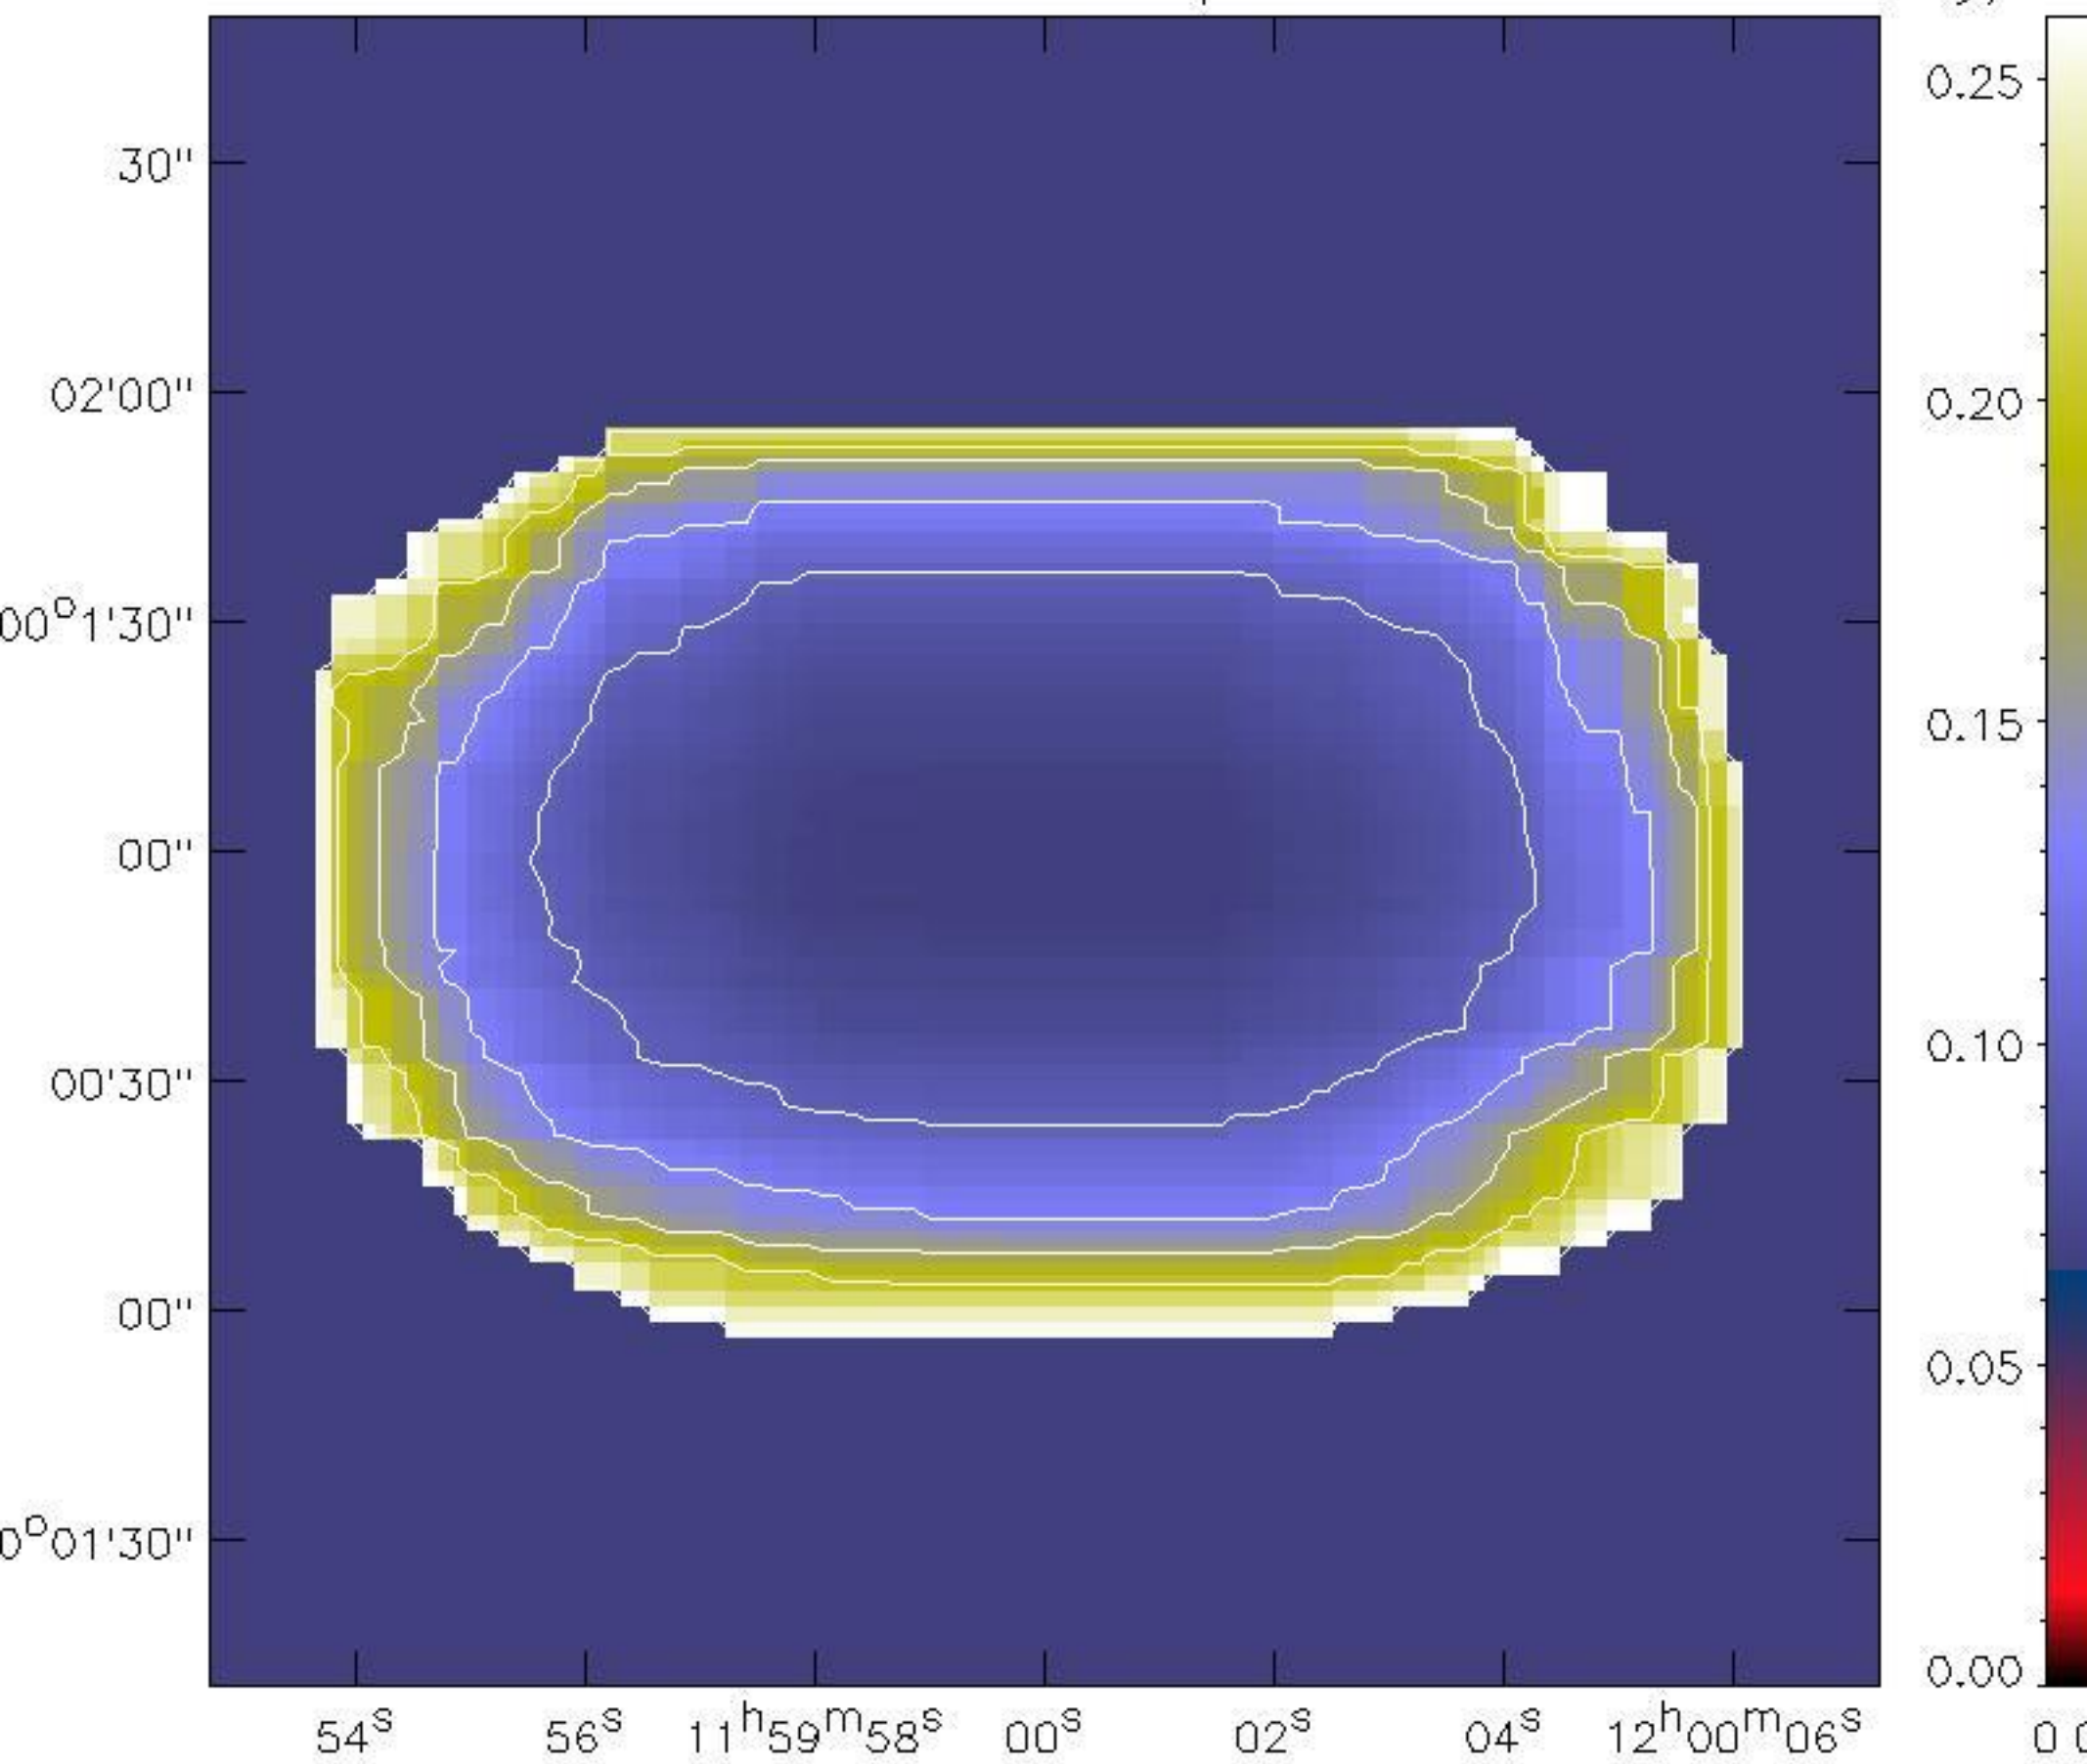

Noise 1mm RF Azel Map: IRC10420

Noise 1mm RF Azel Map: IRC10420