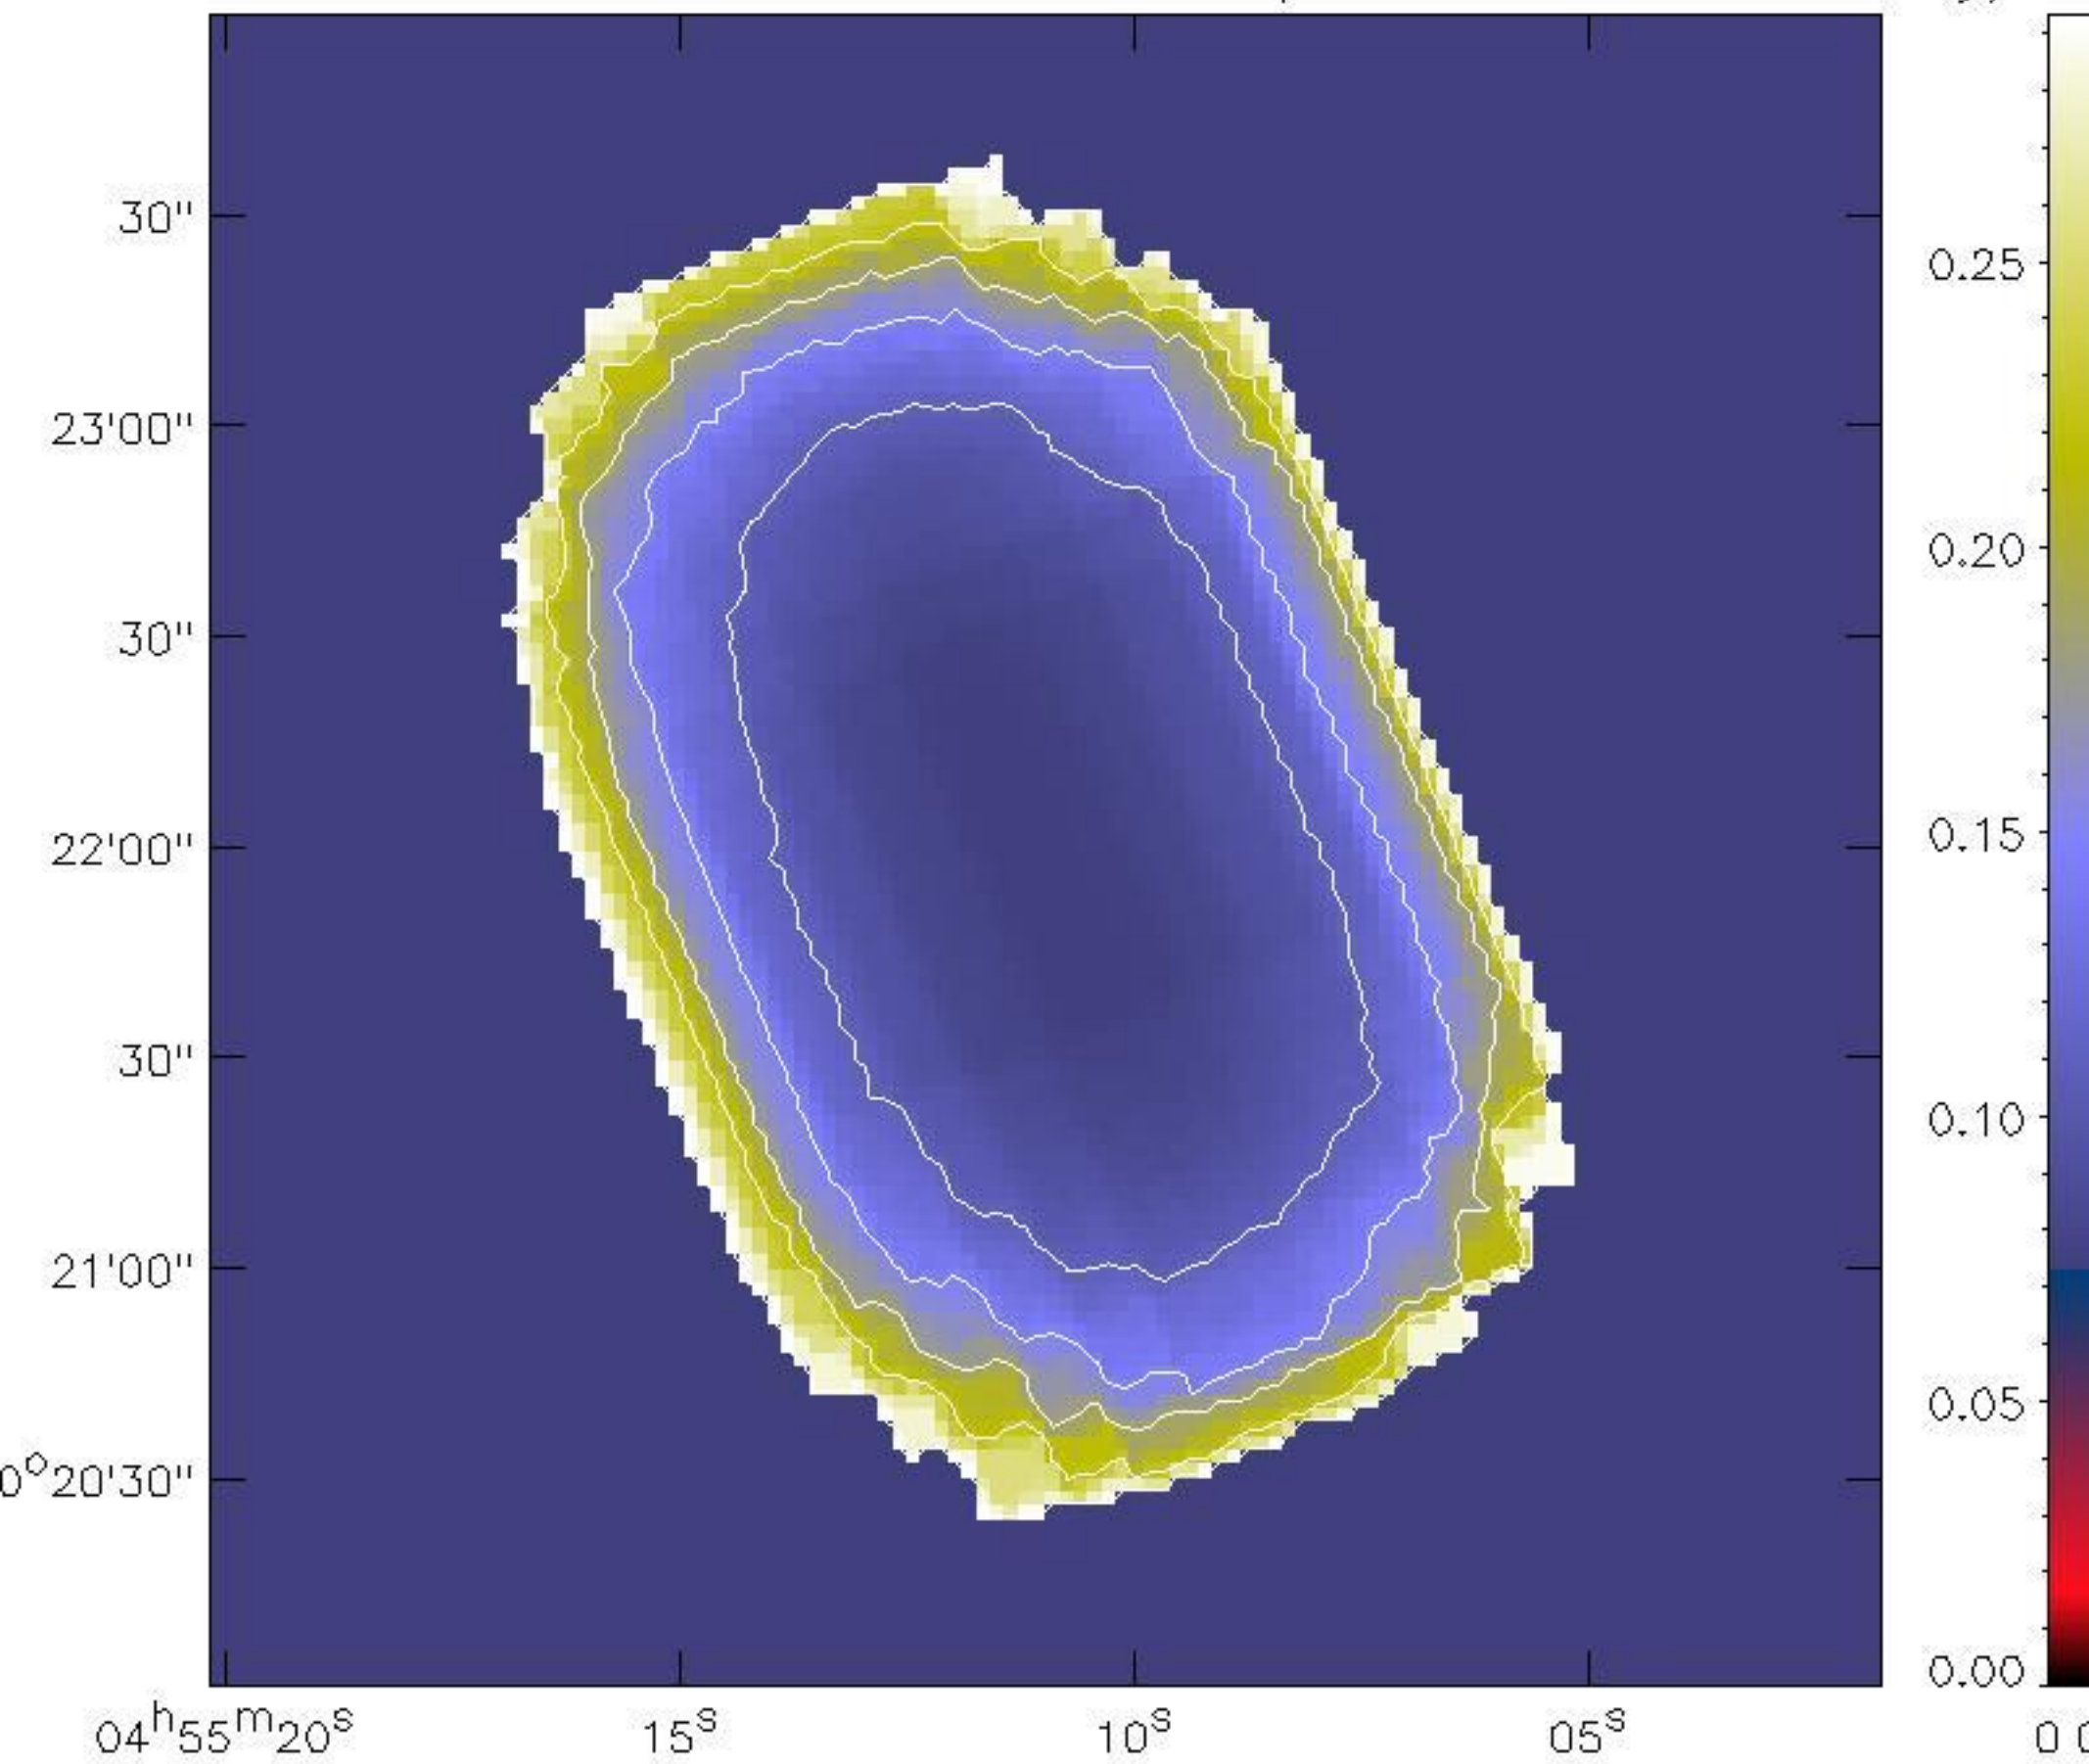

Noise RF 2mm Radecc Map: Crab

Noise 1mm RF Radecc Map: GMAur