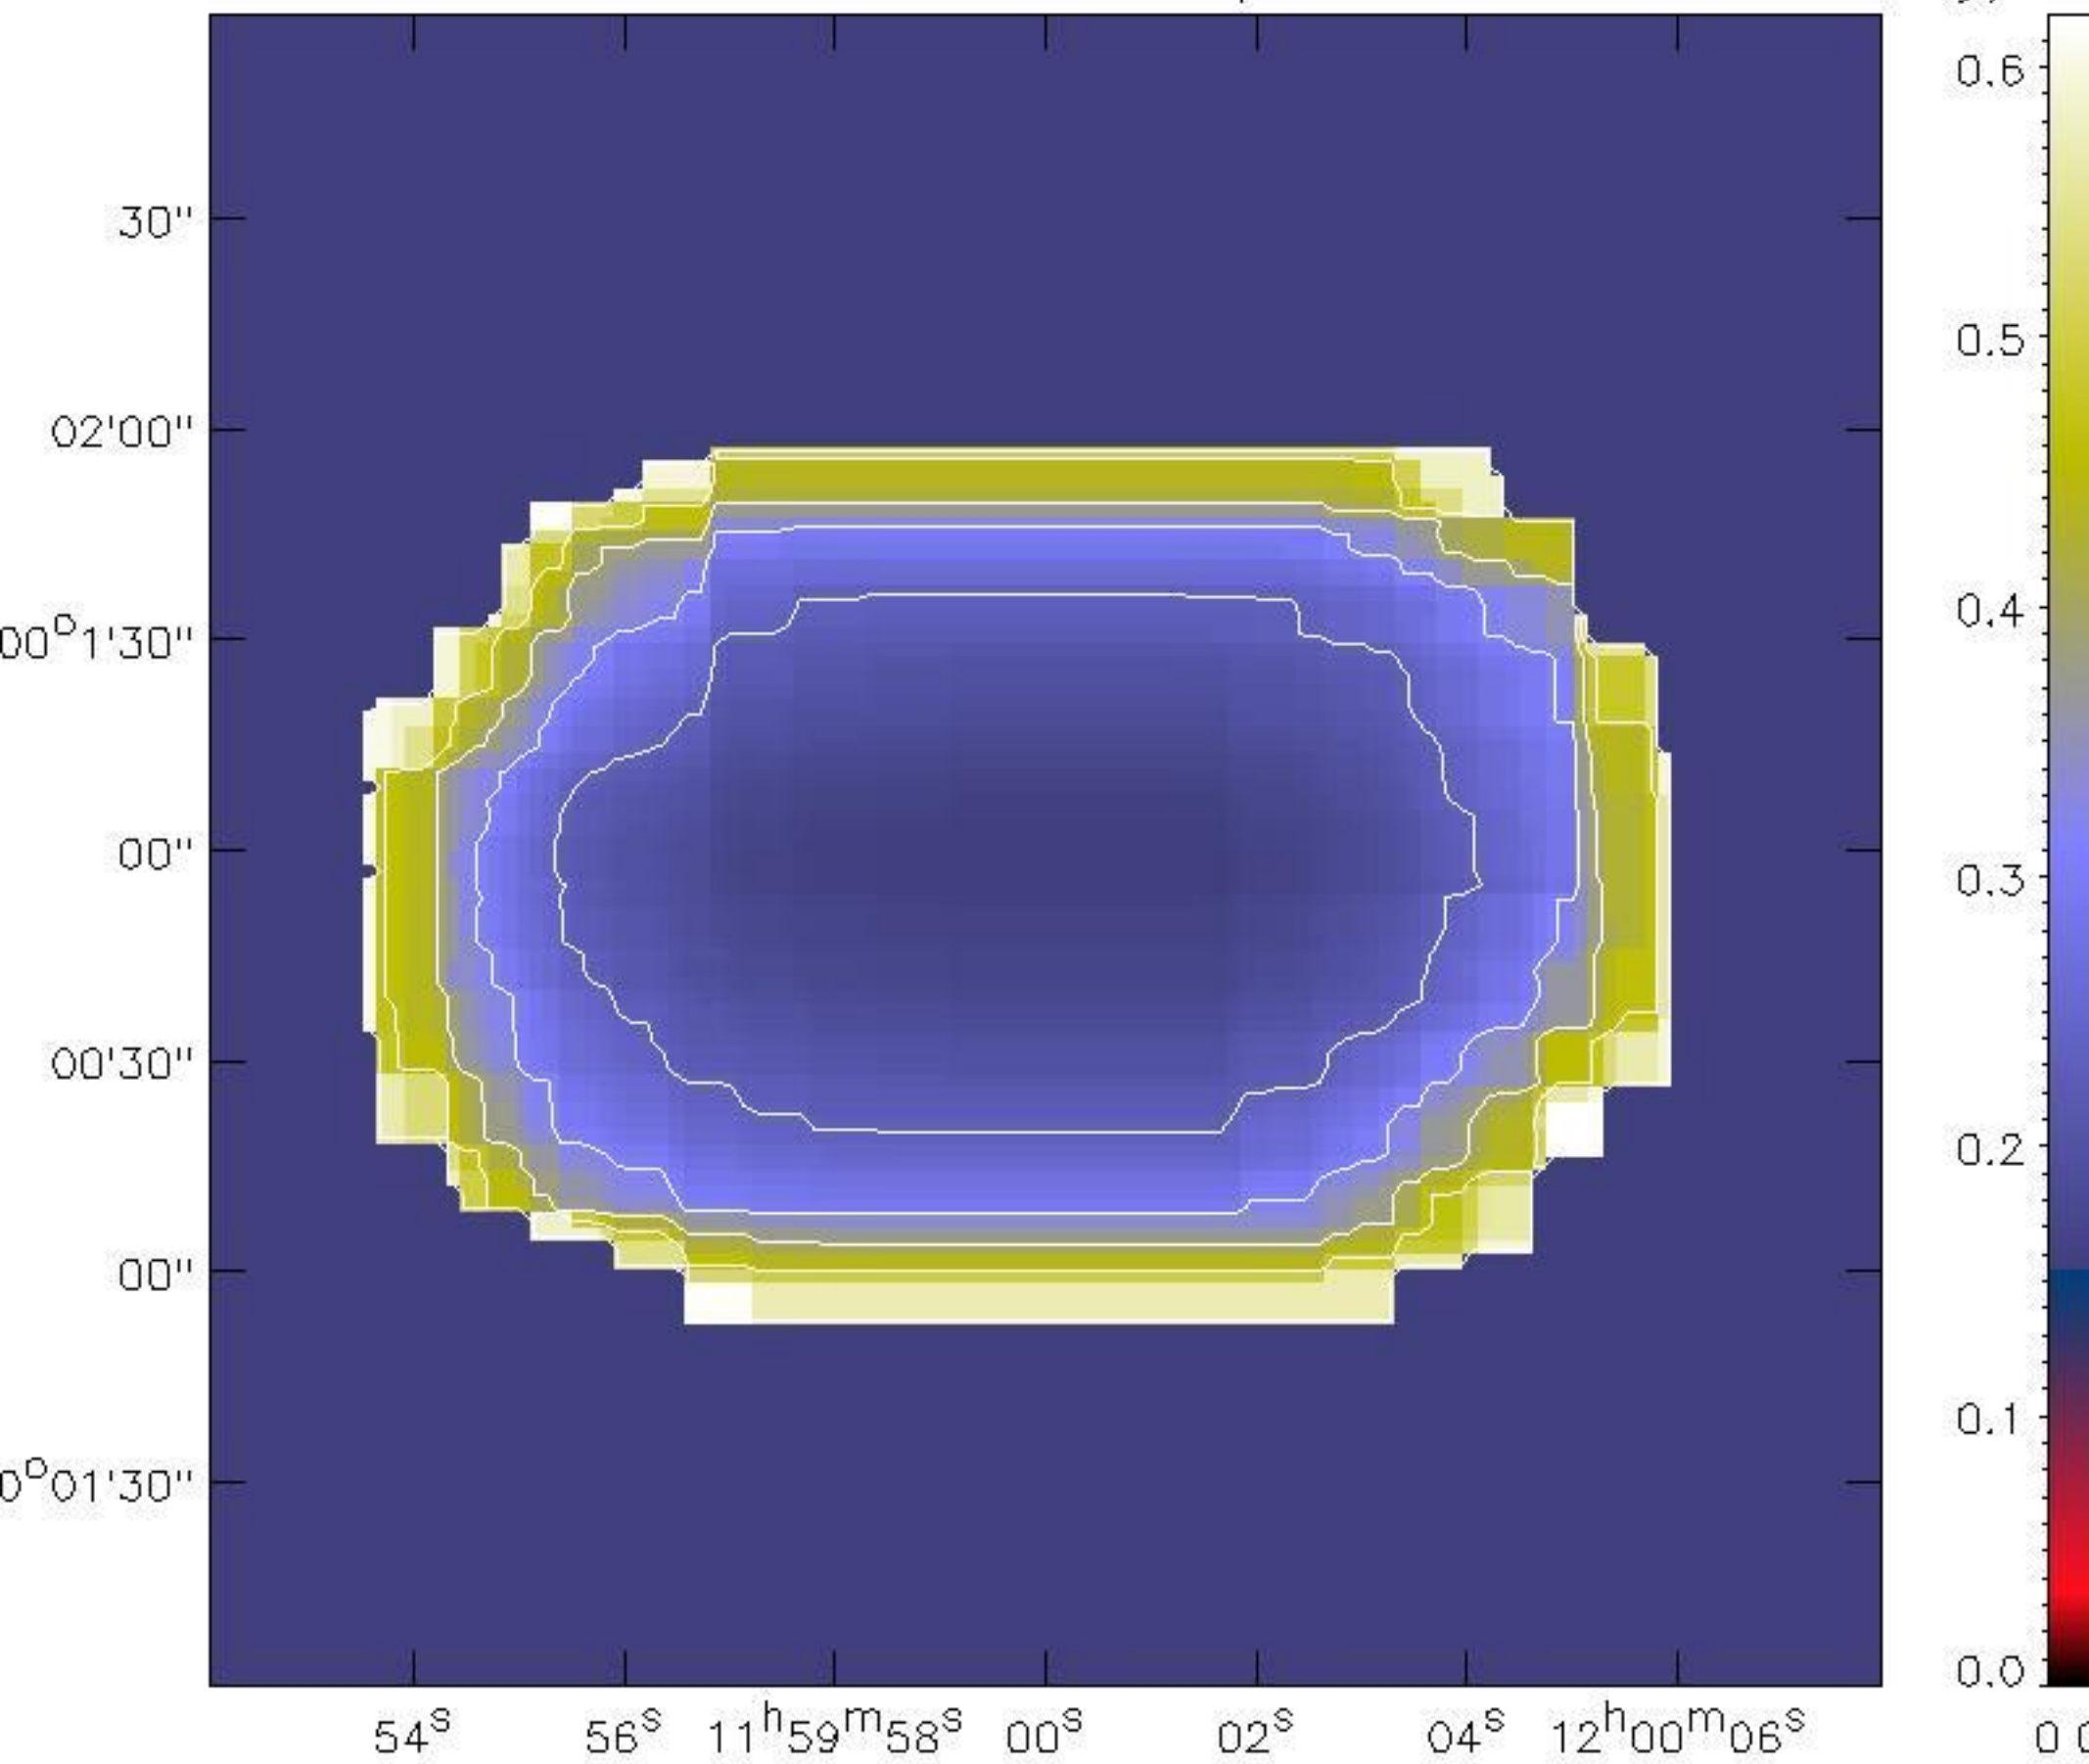

Noise 1mm RF Azel Map: Uranus

Noise 1mm RF Azel Map: Uranus

Noise RF 2mm Azel Map: IRC10420

Noise RF 2mm Azel Map: IRC10420

Noise RF 2mm Azel Map: IRC10420

Noise RF 2mm Azel Map: IRC10420

Noise RF 2mm Azel Map: IRC10420