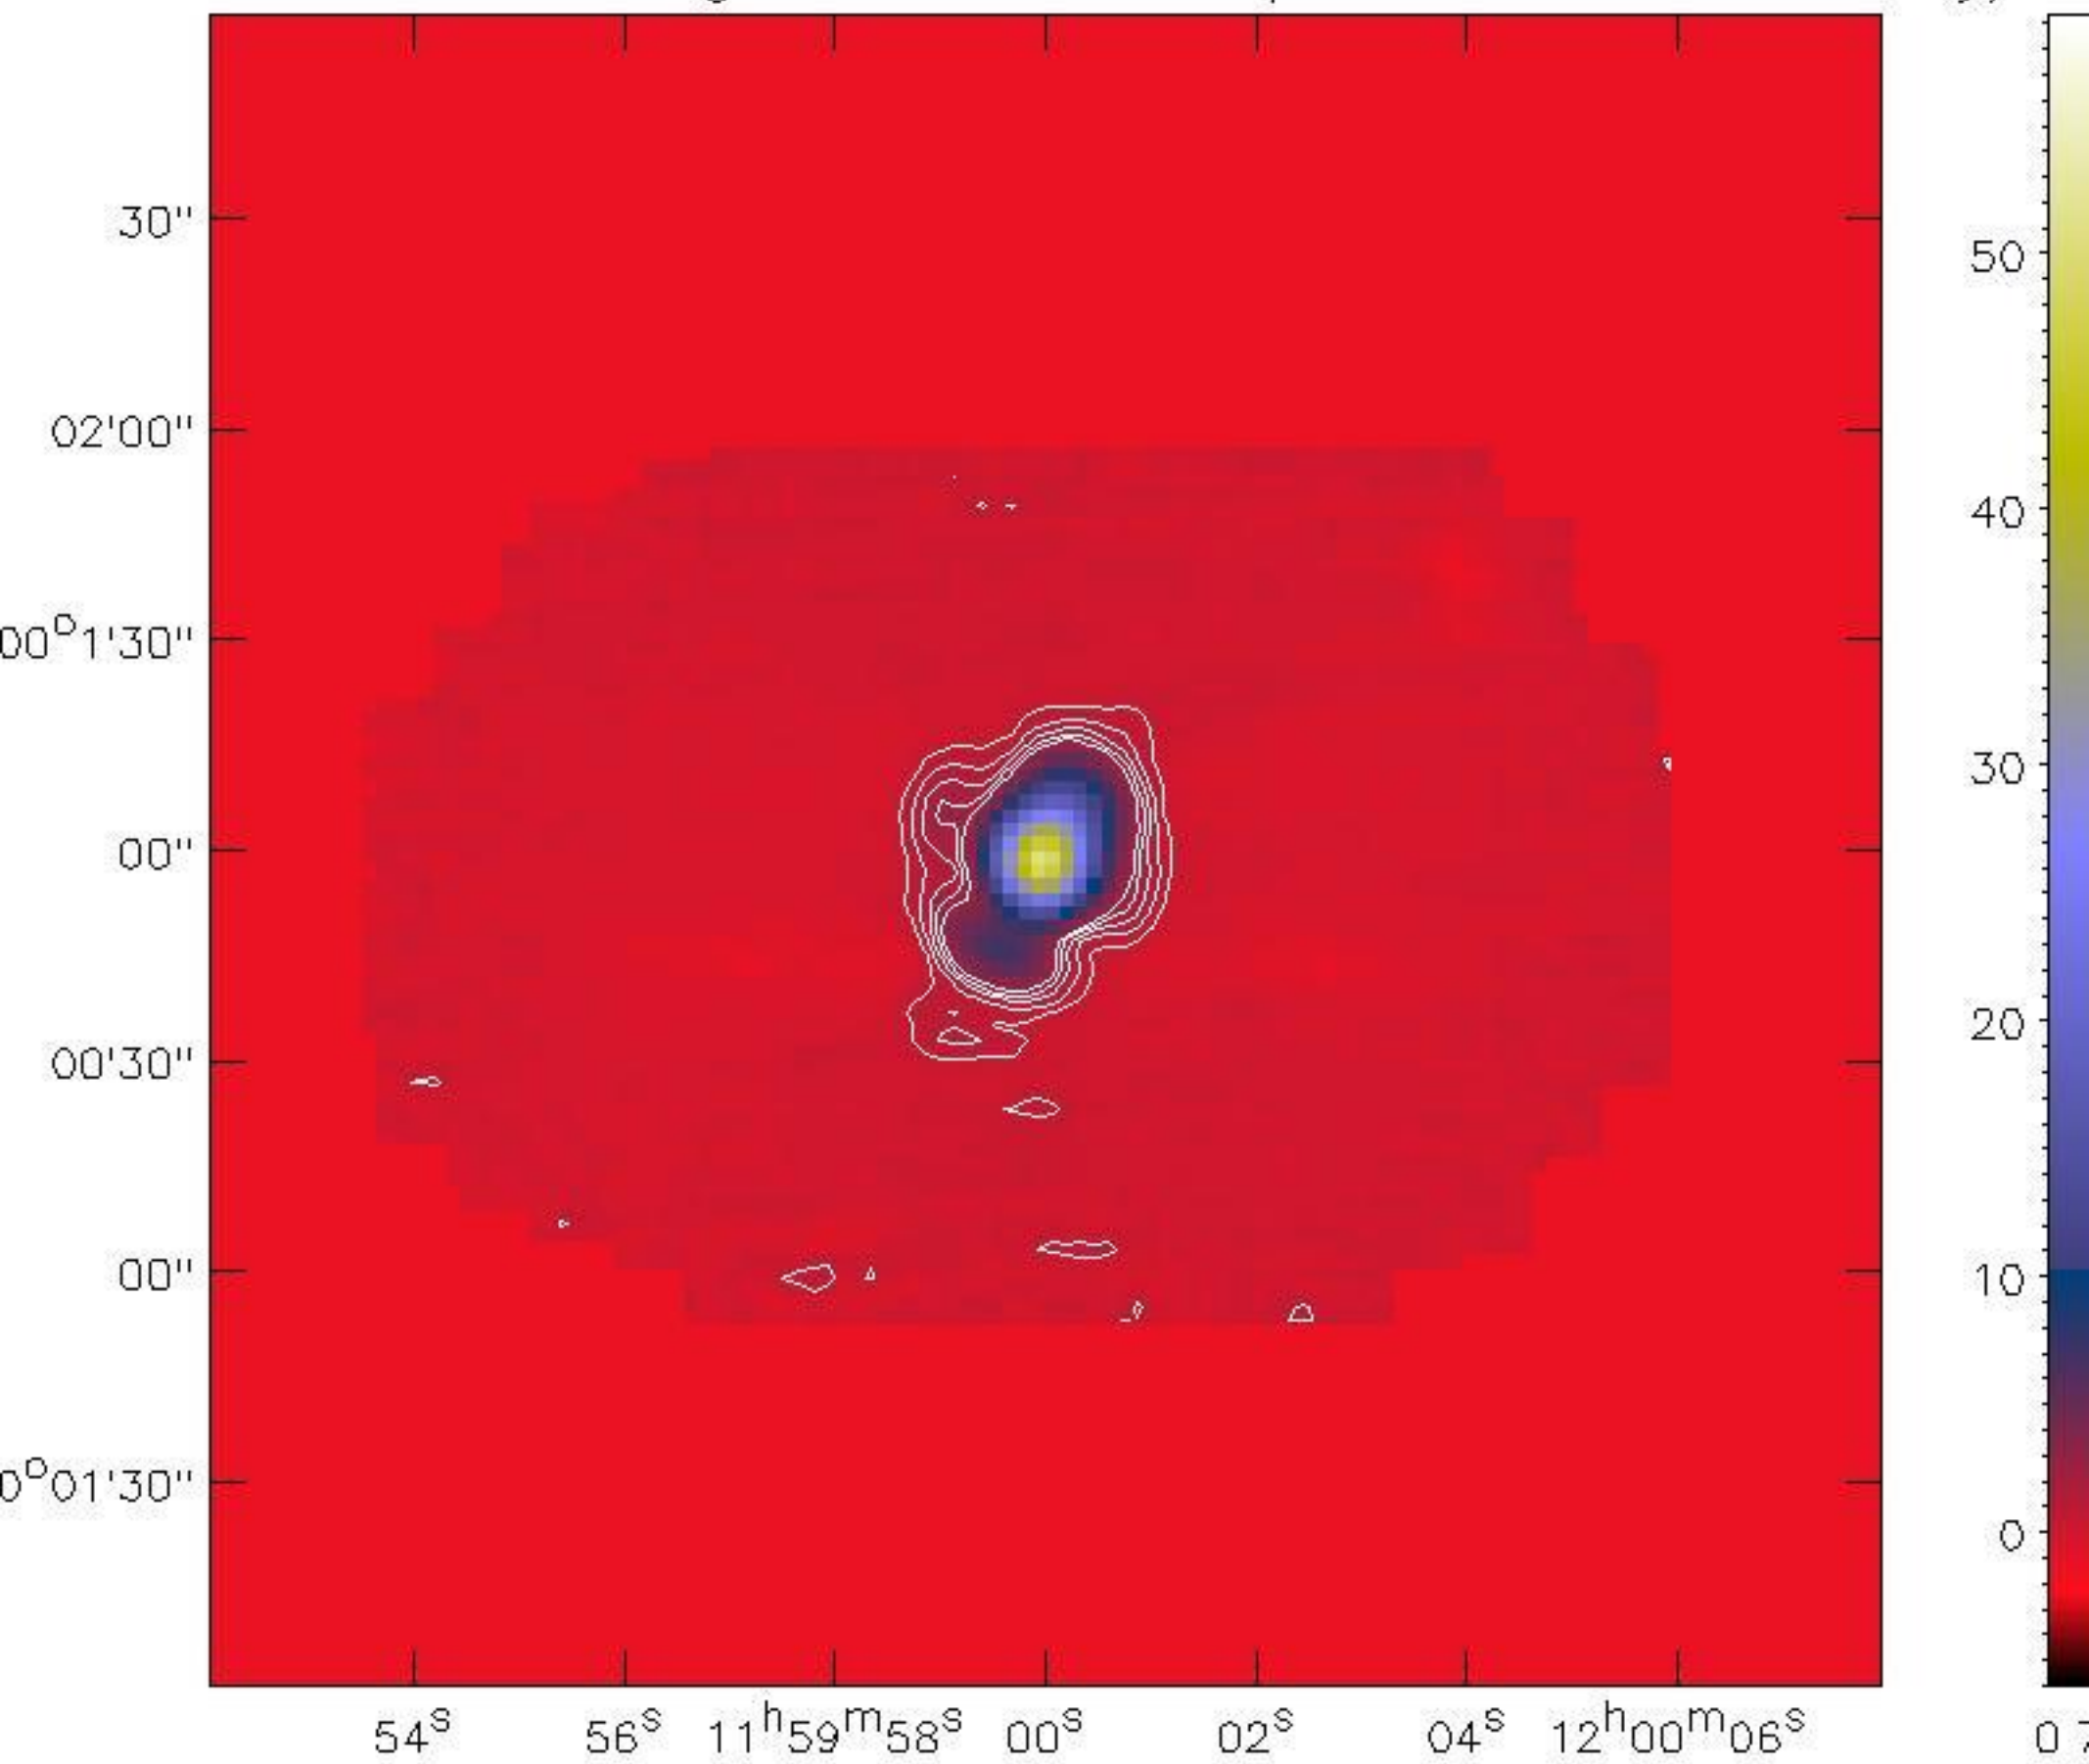

Average 1mm RF Azel Map: Neptune

Average 1mm RF Azel Map: PSS2322+1944

Average 1mm RF Azel Map: Uranus

Average 1mm RF Azel Map: Uranus

Average 2mm RF Azel Map: IRC10420

Average 2mm RF Azel Map: IRC10420

Average 2mm RF Azel Map: IRC10420