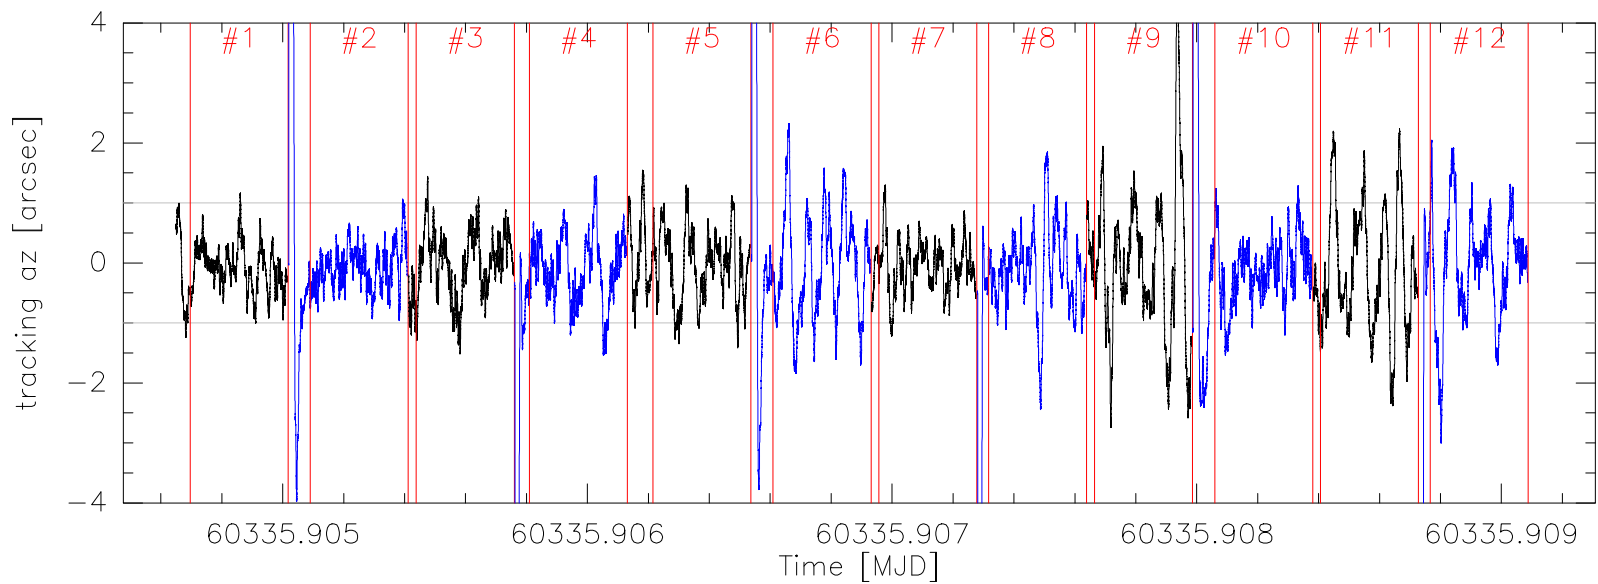

~/observationdata/imbfits/iram30m-vespa-20240126s206-imb.fits

Wind:

*** m/s

Max wind:

*** m/s

Scan: 19.8%

#1: 3.1%

#2: 3.1%

#3: 8.7%

#4: 11.5%

#5: 19.7%

#6: 32.0%

#7: 7.4%

#8: 17.5%

#9: 45.9%

#10: 13.0%